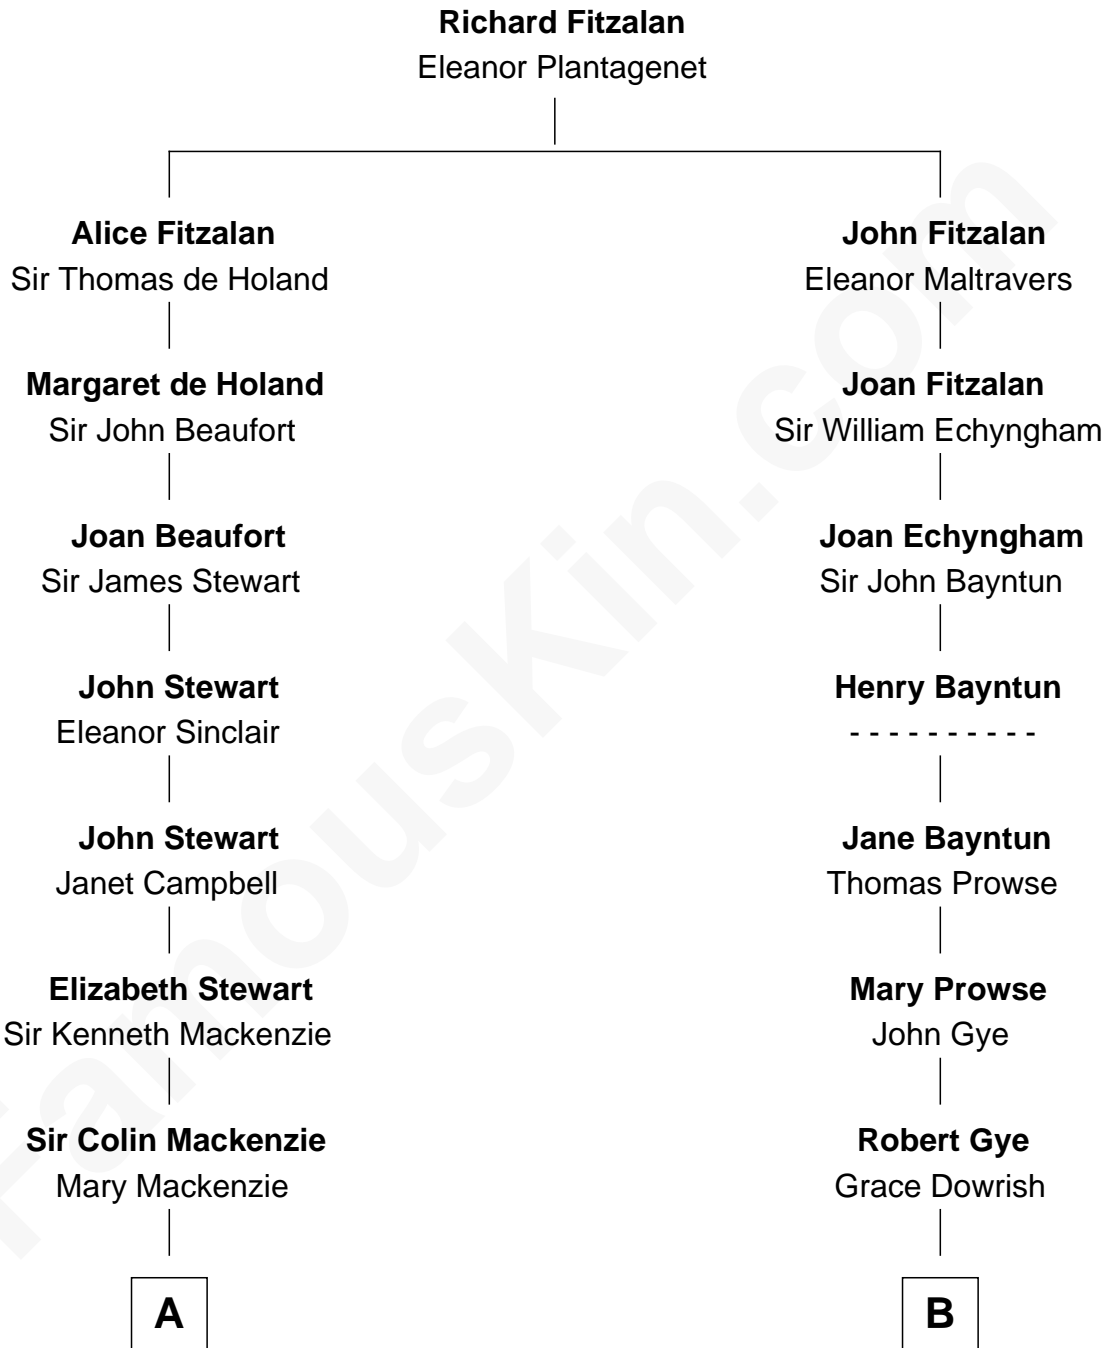

**FamousKin.com**  
**Relationship Chart of**  
**Theodore Roosevelt**  
*26th U.S. President*

**16th cousin 2 times removed of**  
**Sarah Palin**  
*9th Governor of Alaska*

**C**

**Charles Richard Heath**

Sarah Sheeran

**Sarah Palin**

*9th Governor of Alaska*

FamousKin.com