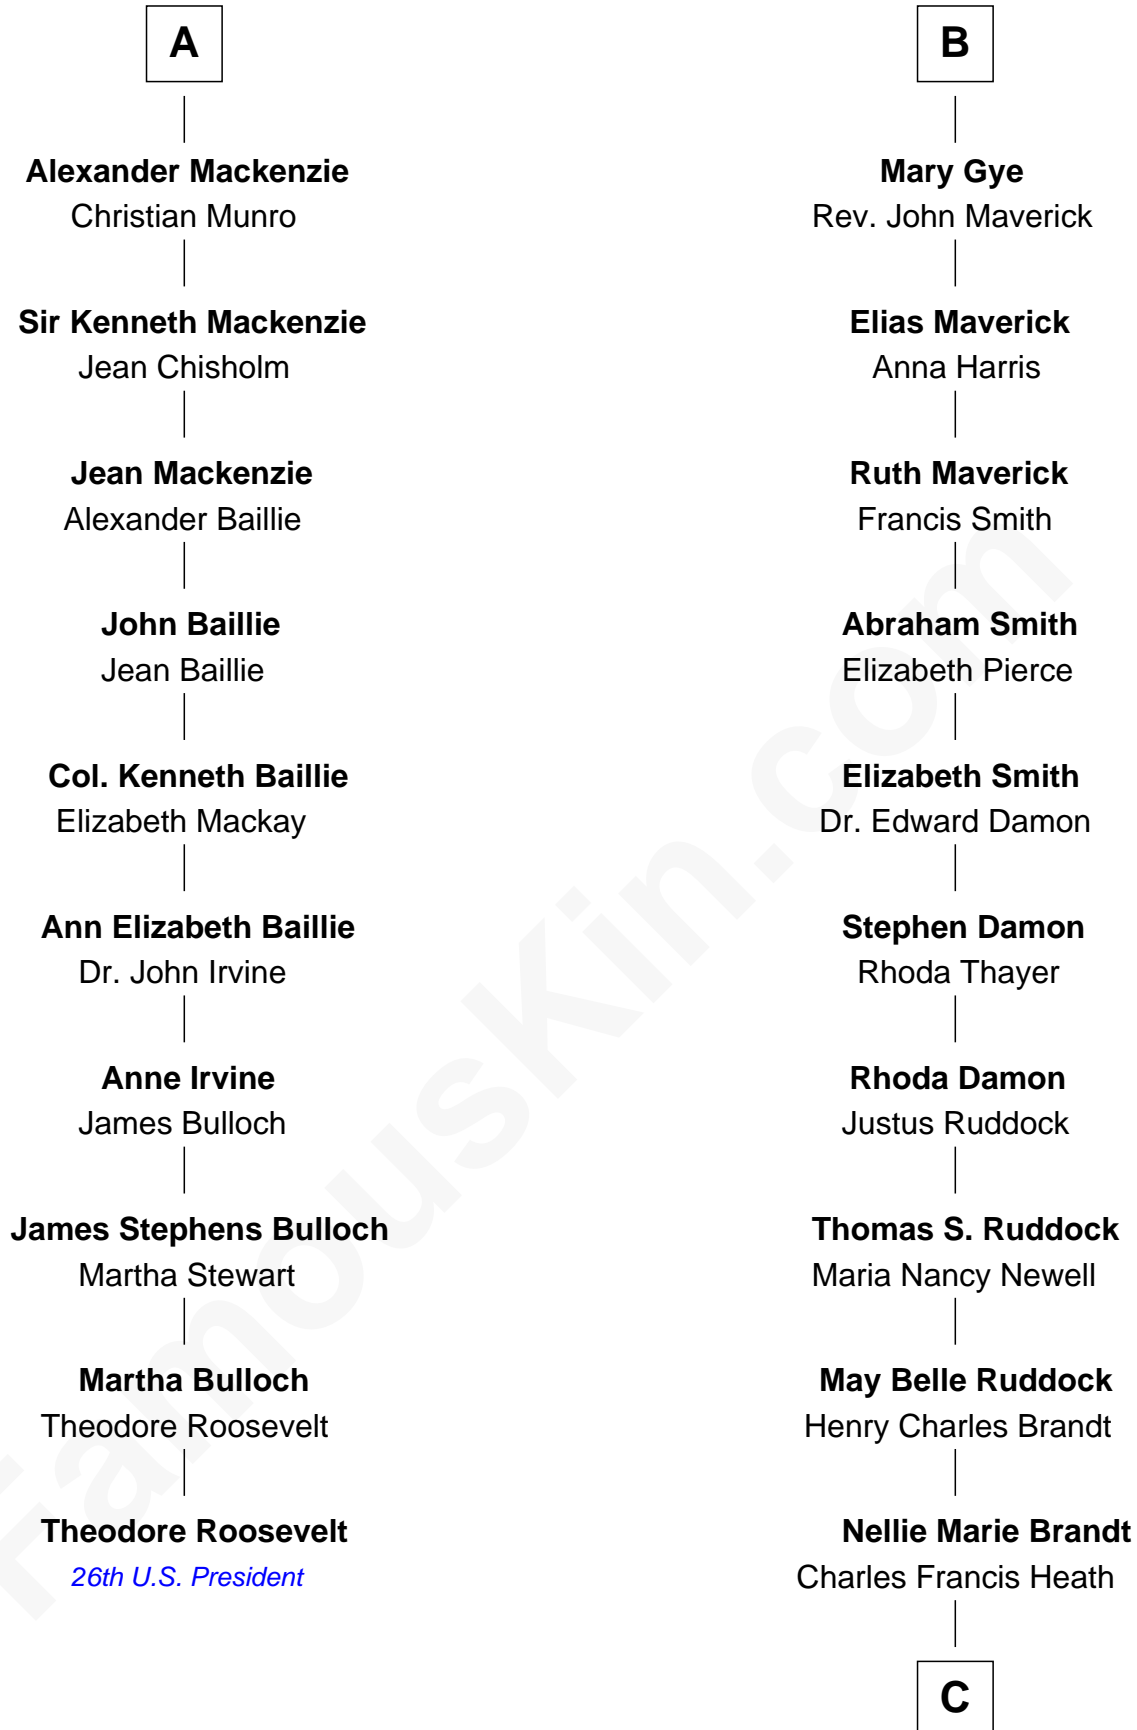

**FamousKin.com**  
**Relationship Chart of**  
**Theodore Roosevelt**  
*26th U.S. President*

**16th cousin 2 times removed of**  
**Sarah Palin**  
*9th Governor of Alaska*

**C**

**Charles Richard Heath**

Sarah Sheeran

**Sarah Palin**

*9th Governor of Alaska*

FamousKin.com