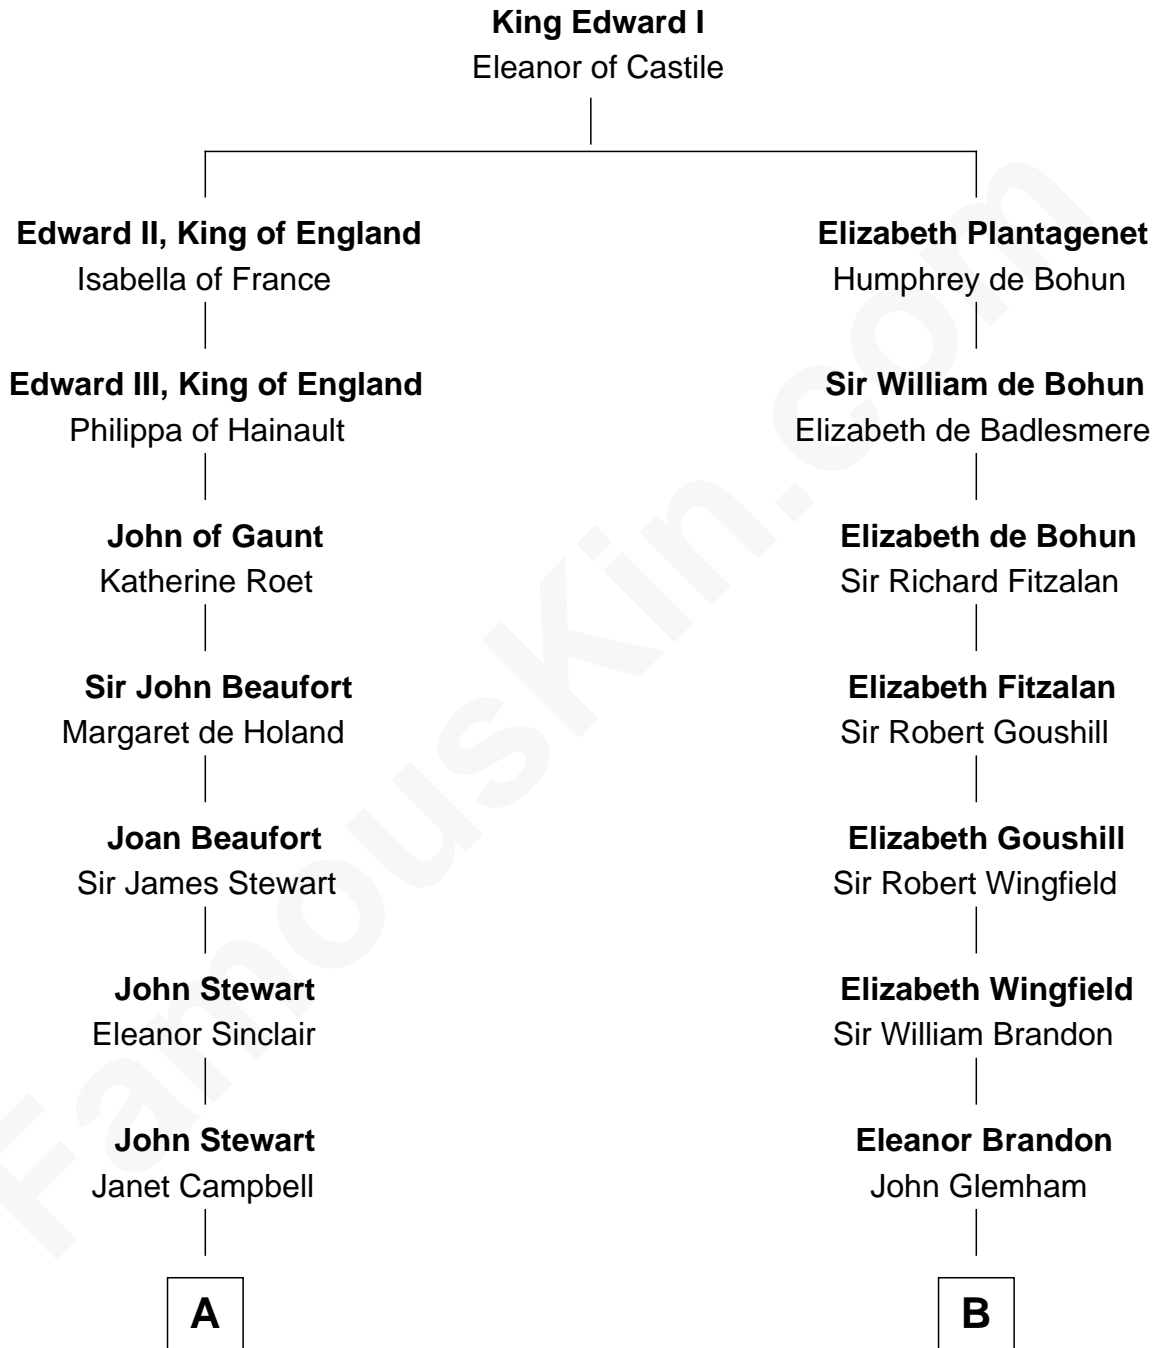

**FamousKin.com**  
**Relationship Chart of**  
**Theodore Roosevelt**  
*26th U.S. President*

17th cousin 1 time removed of

**Shubael D. Childs**  
*Founder of S.D. Childs & Company*

**C**

—  
**Martha Bulloch**  
Theodore Roosevelt

—  
**Theodore Roosevelt**  
*26th U.S. President*

FamousKin.com