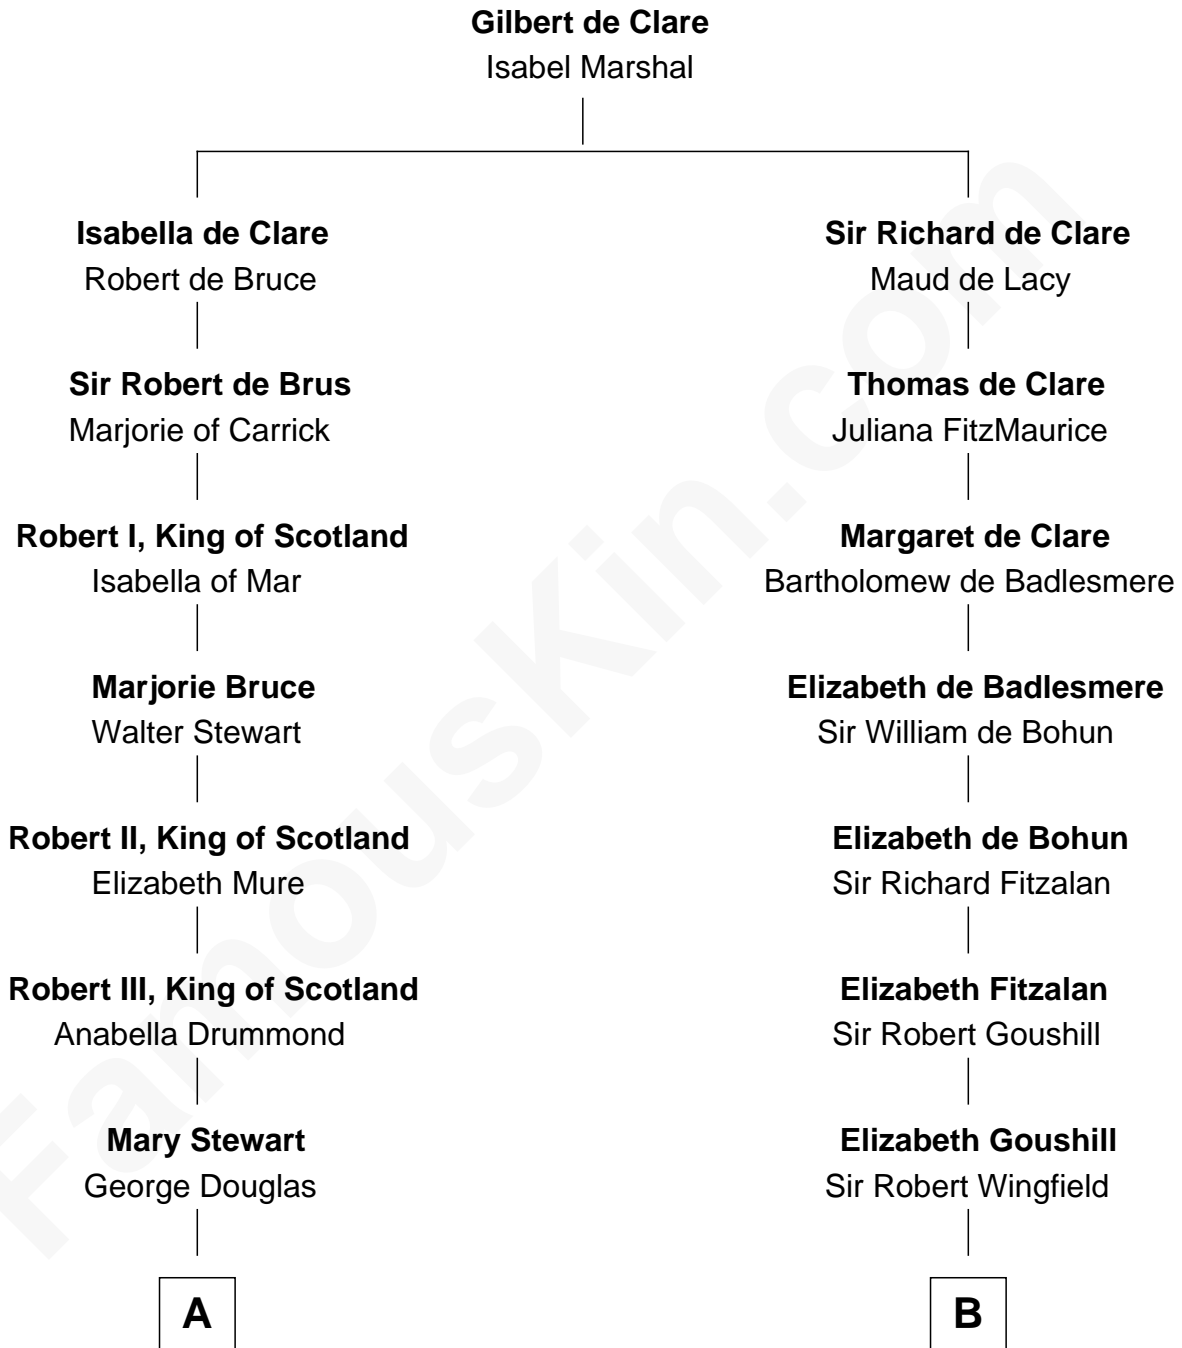

FamousKin.com
Relationship Chart of
Theodore Roosevelt
26th U.S. President

19th cousin 1 time removed of

Shubael D. Childs
Founder of S.D. Childs & Company

C

Anne Irvine
James Bulloch

James Stephens Bulloch
Martha Stewart

Martha Bulloch
Theodore Roosevelt

Theodore Roosevelt
26th U.S. President

D

Benjamin Fay
Beulah Stow

Beulah Fay
Josiah Childs

Shubael D. Childs
Founder of S.D. Childs & Company

FamousKin.com