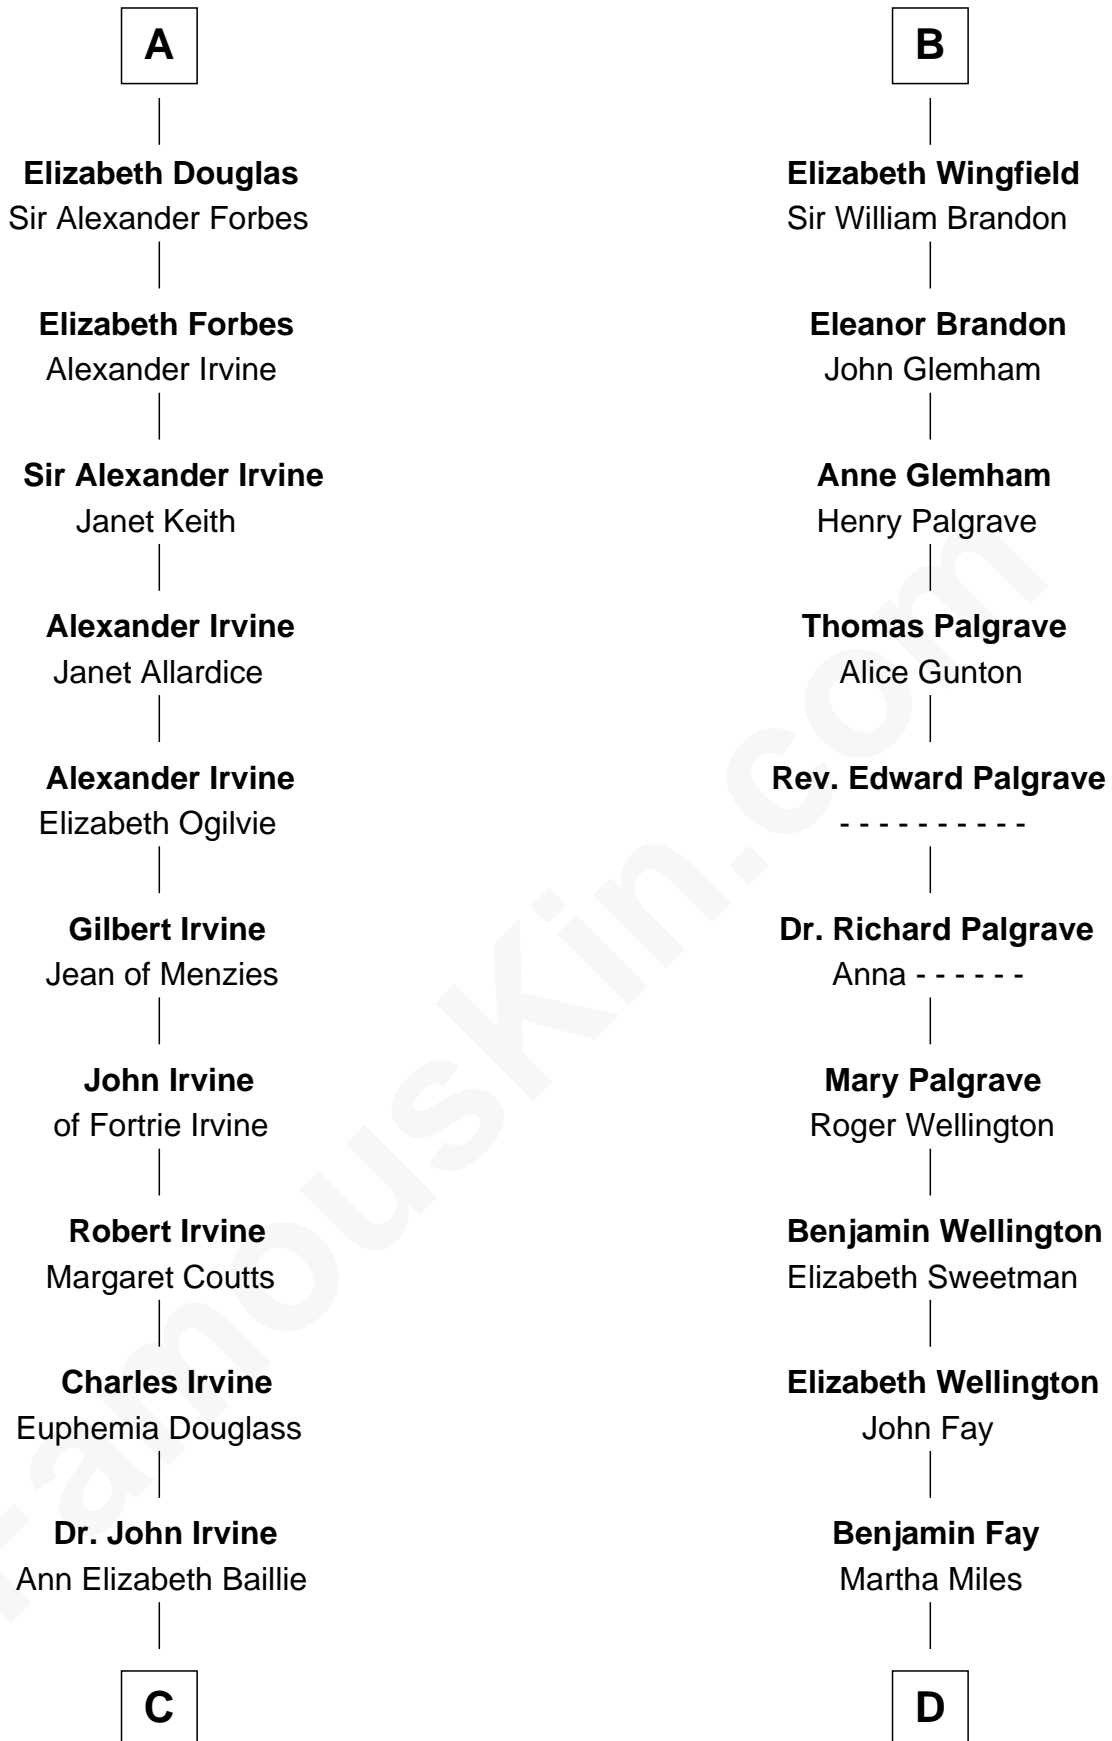

FamousKin.com
Relationship Chart of
Theodore Roosevelt
26th U.S. President

19th cousin 1 time removed of

Shubael D. Childs
Founder of S.D. Childs & Company

C

Anne Irvine
James Bulloch

James Stephens Bulloch
Martha Stewart

Martha Bulloch
Theodore Roosevelt

Theodore Roosevelt
26th U.S. President

D

Benjamin Fay
Beulah Stow

Beulah Fay
Josiah Childs

Shubael D. Childs
Founder of S.D. Childs & Company

FamousKin.com