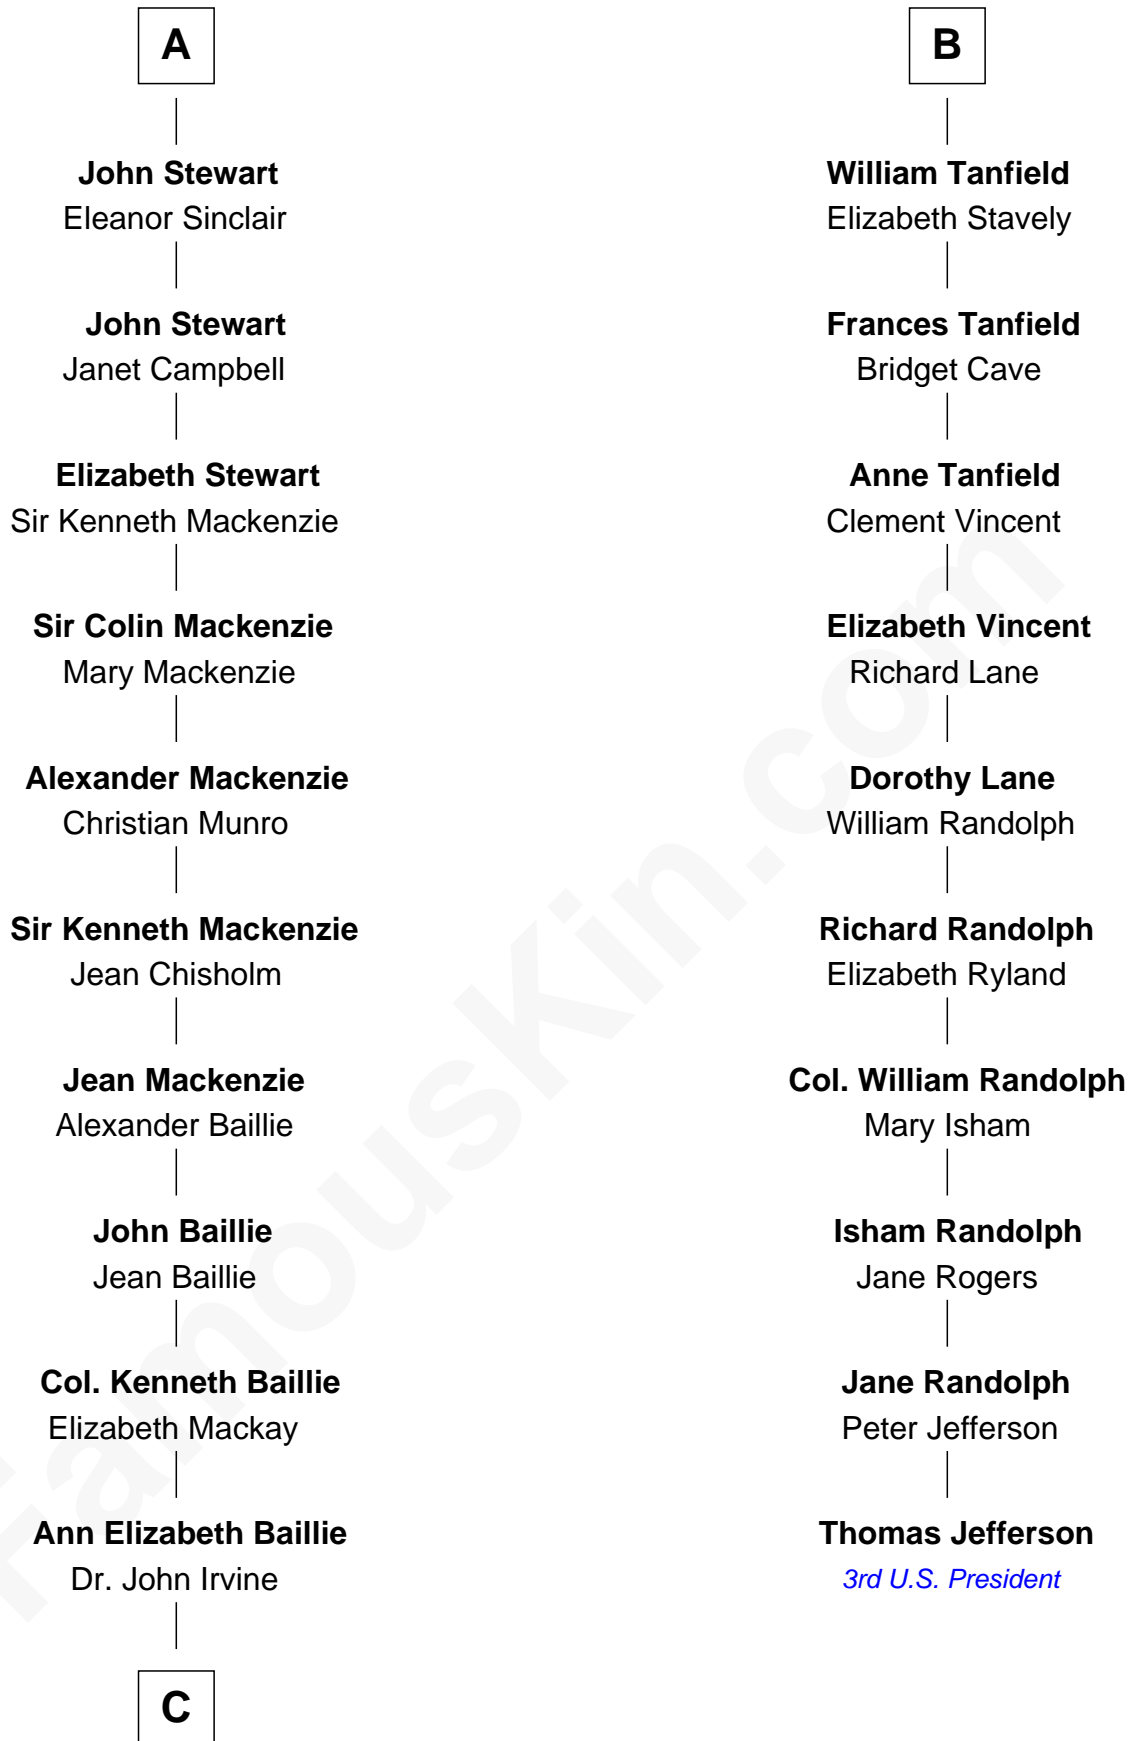

FamousKin.com
Relationship Chart of
Theodore Roosevelt
26th U.S. President

16th cousin 4 times removed of

Thomas Jefferson

3rd U.S. President and Signer of the Declaration of Independence

C

—
Anne Irvine
James Bulloch

—
James Stephens Bulloch
Martha Stewart

—
Martha Bulloch
Theodore Roosevelt

—
Theodore Roosevelt
26th U.S. President

FamousKin.com