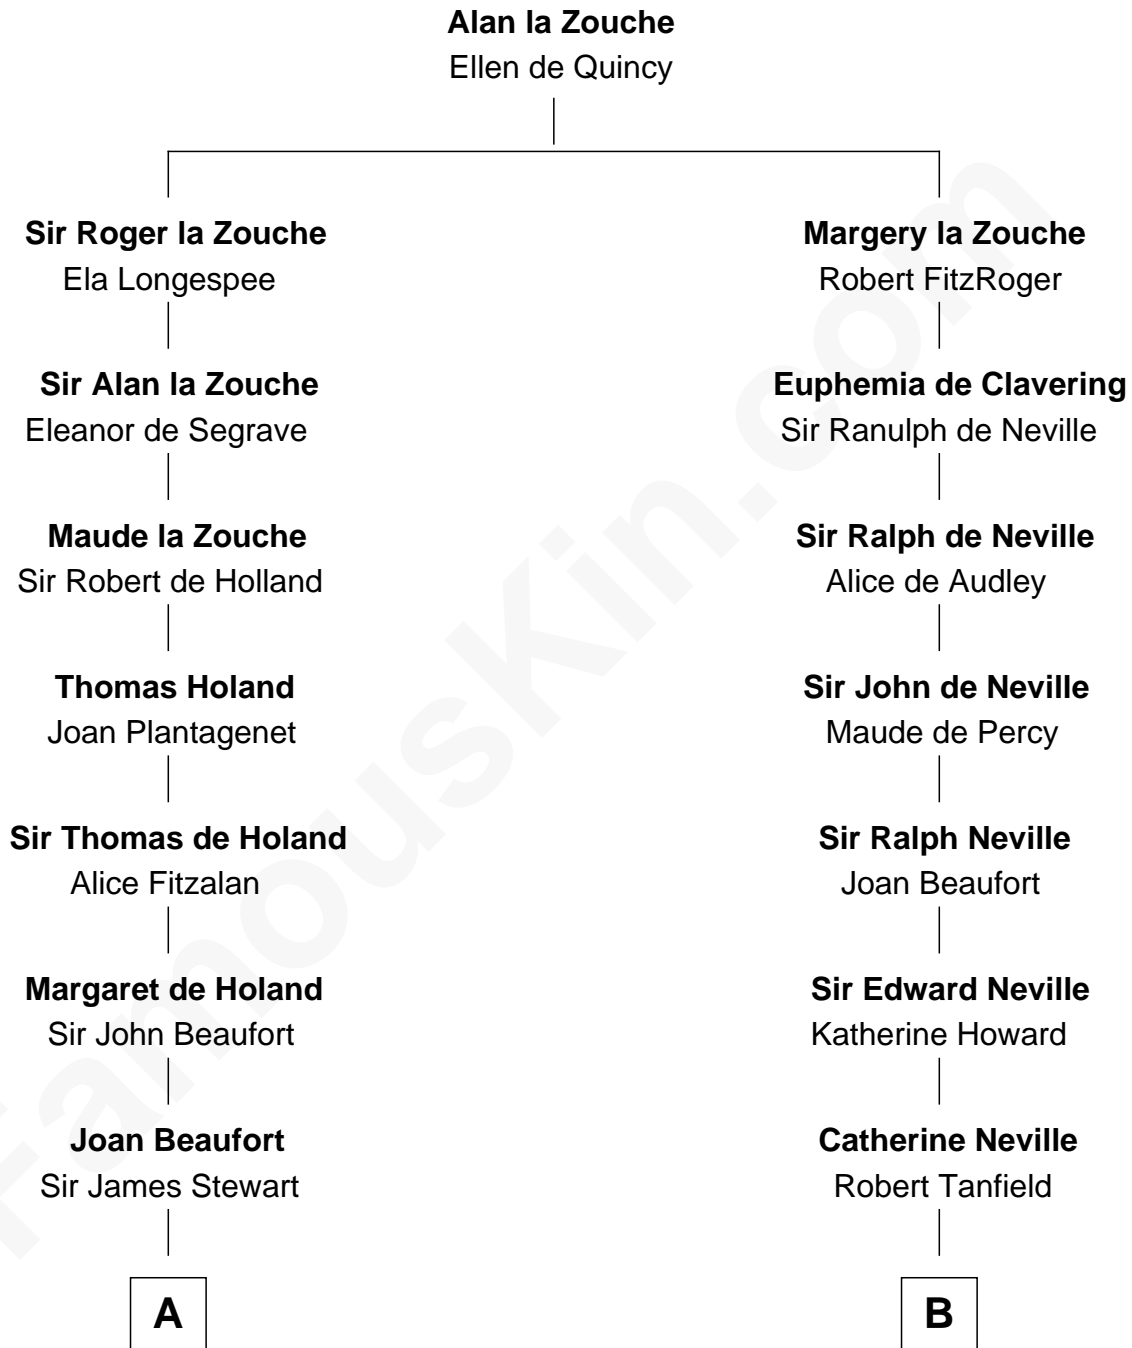

FamousKin.com
Relationship Chart of
Theodore Roosevelt
26th U.S. President

16th cousin 4 times removed of

Thomas Jefferson

3rd U.S. President and Signer of the Declaration of Independence

C

—
Anne Irvine
James Bulloch

—
James Stephens Bulloch
Martha Stewart

—
Martha Bulloch
Theodore Roosevelt

—
Theodore Roosevelt
26th U.S. President

FamousKin.com