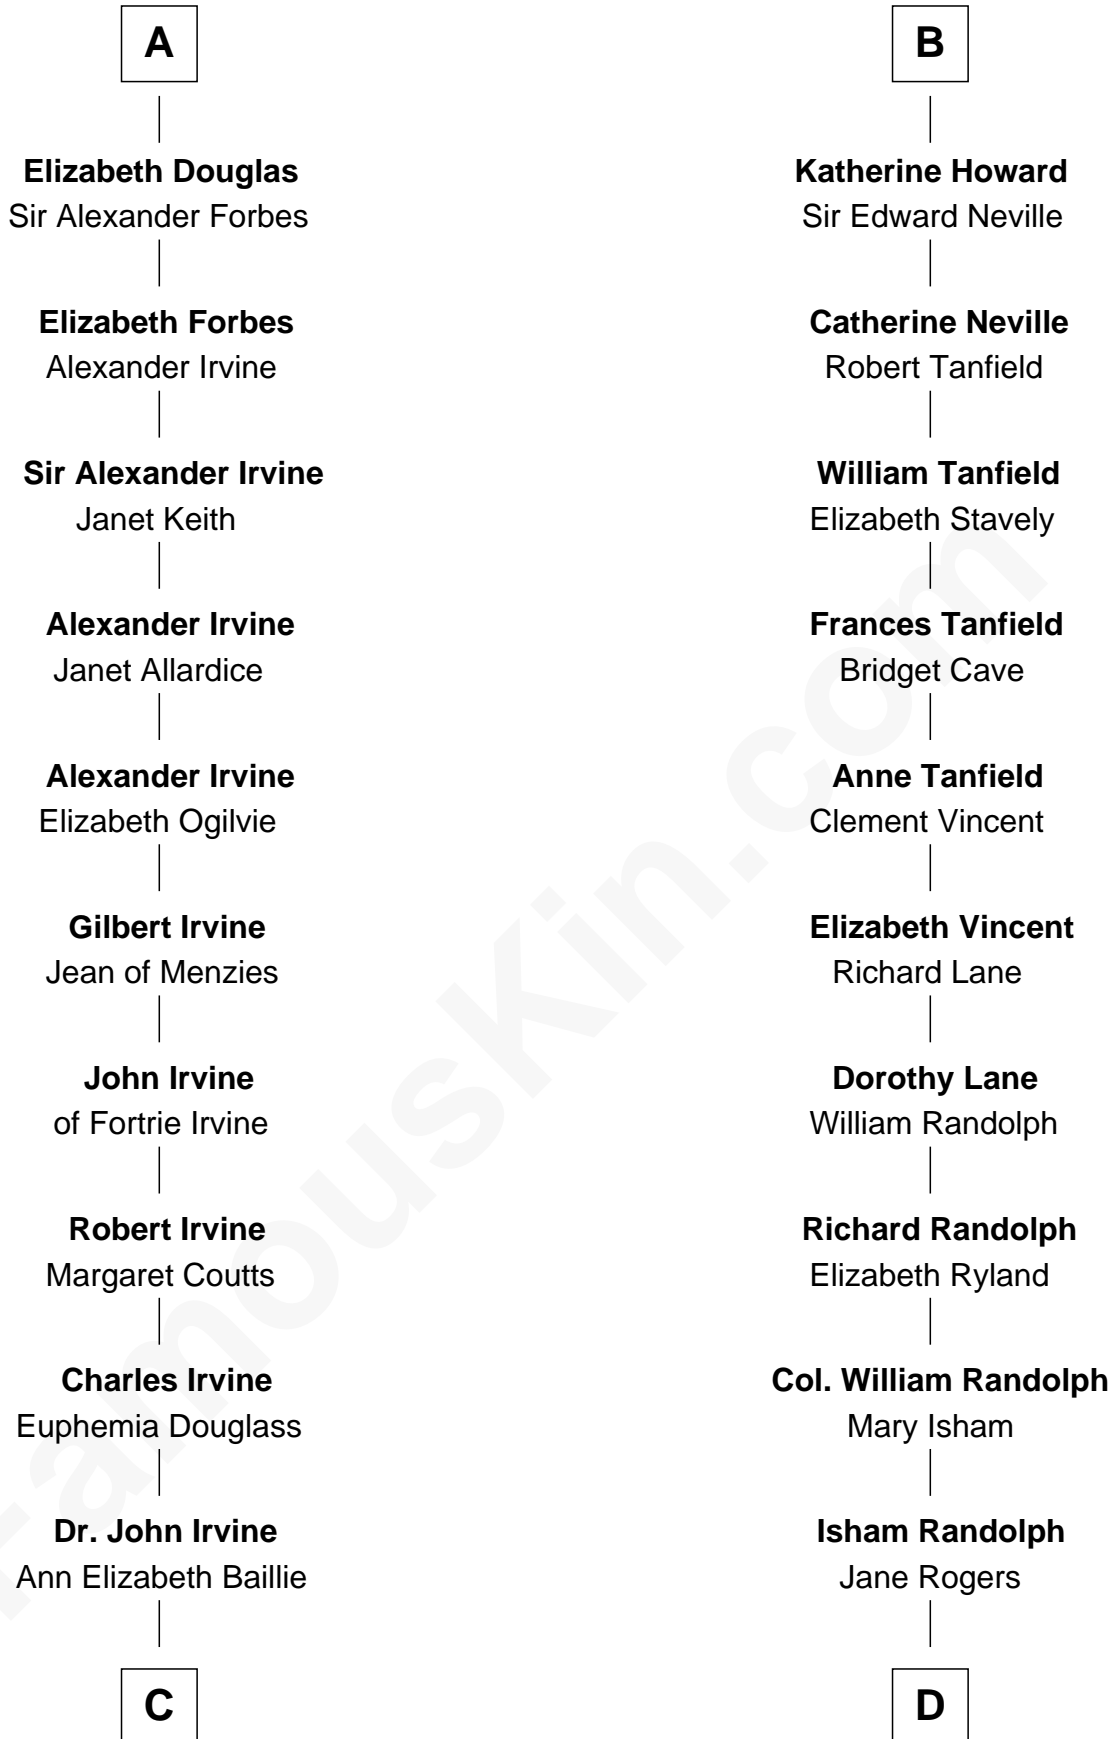

FamousKin.com
Relationship Chart of
Theodore Roosevelt
26th U.S. President

18th cousin 2 times removed of

Thomas Jefferson

3rd U.S. President and Signer of the Declaration of Independence

C

Anne Irvine
James Bulloch

James Stephens Bulloch
Martha Stewart

Martha Bulloch
Theodore Roosevelt

Theodore Roosevelt
26th U.S. President

D

Jane Randolph
Peter Jefferson

Thomas Jefferson
3rd U.S. President

FamousKin.com