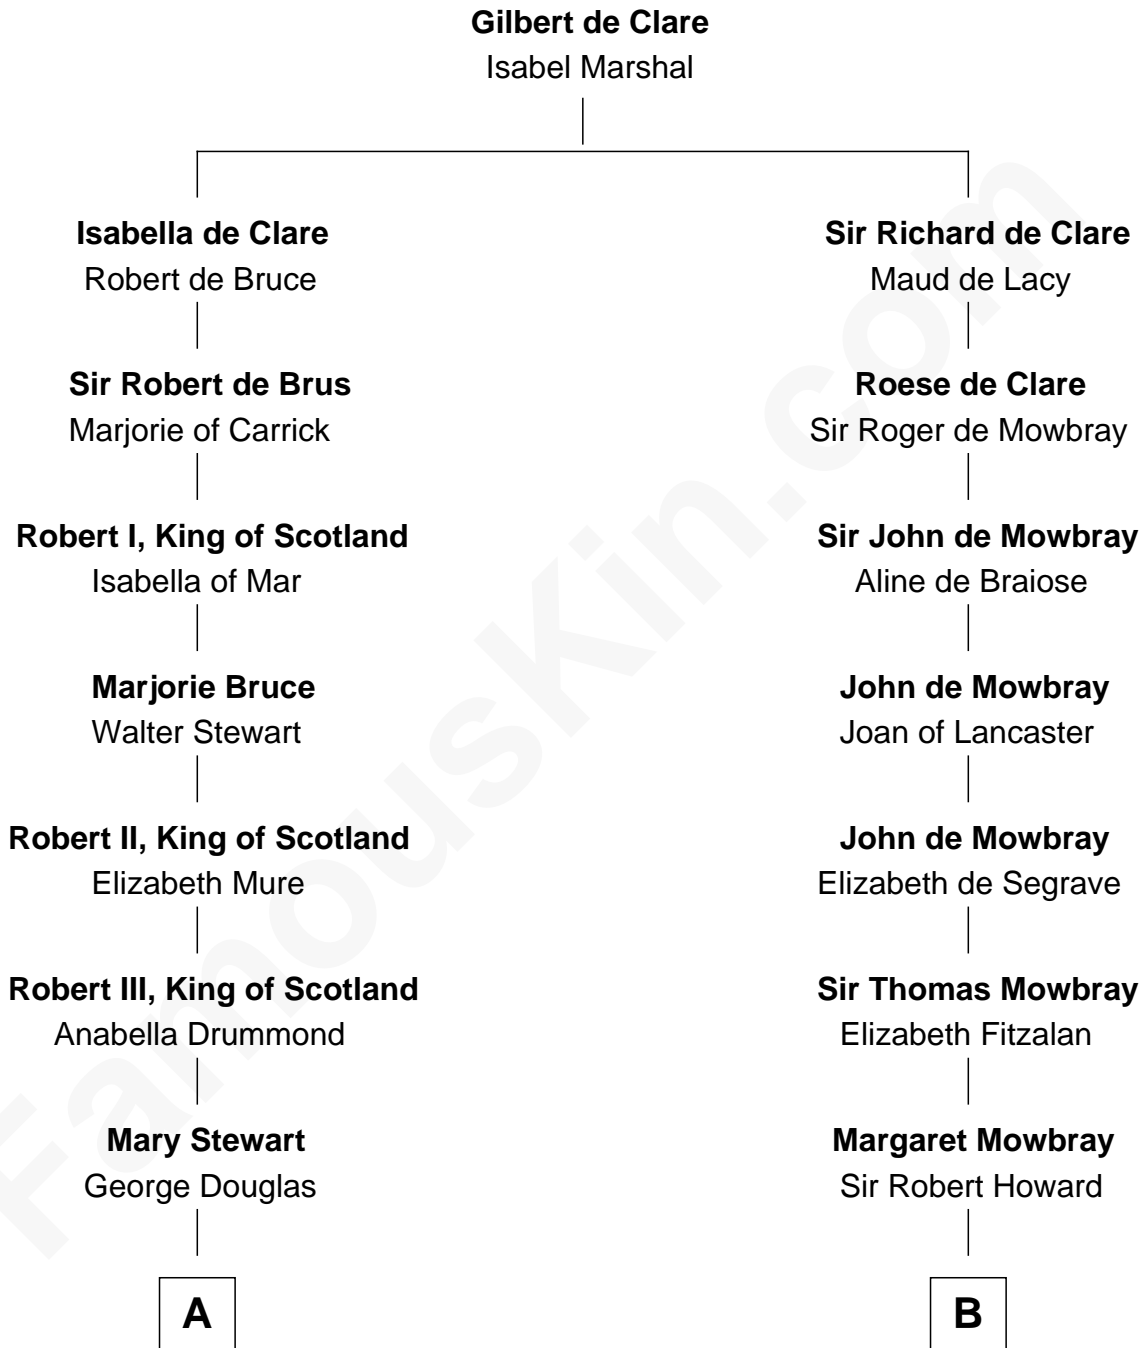

FamousKin.com
Relationship Chart of
Theodore Roosevelt
26th U.S. President

18th cousin 2 times removed of

Thomas Jefferson

3rd U.S. President and Signer of the Declaration of Independence

C

Anne Irvine
James Bulloch

James Stephens Bulloch
Martha Stewart

Martha Bulloch
Theodore Roosevelt

Theodore Roosevelt
26th U.S. President

D

Jane Randolph
Peter Jefferson

Thomas Jefferson
3rd U.S. President

FamousKin.com