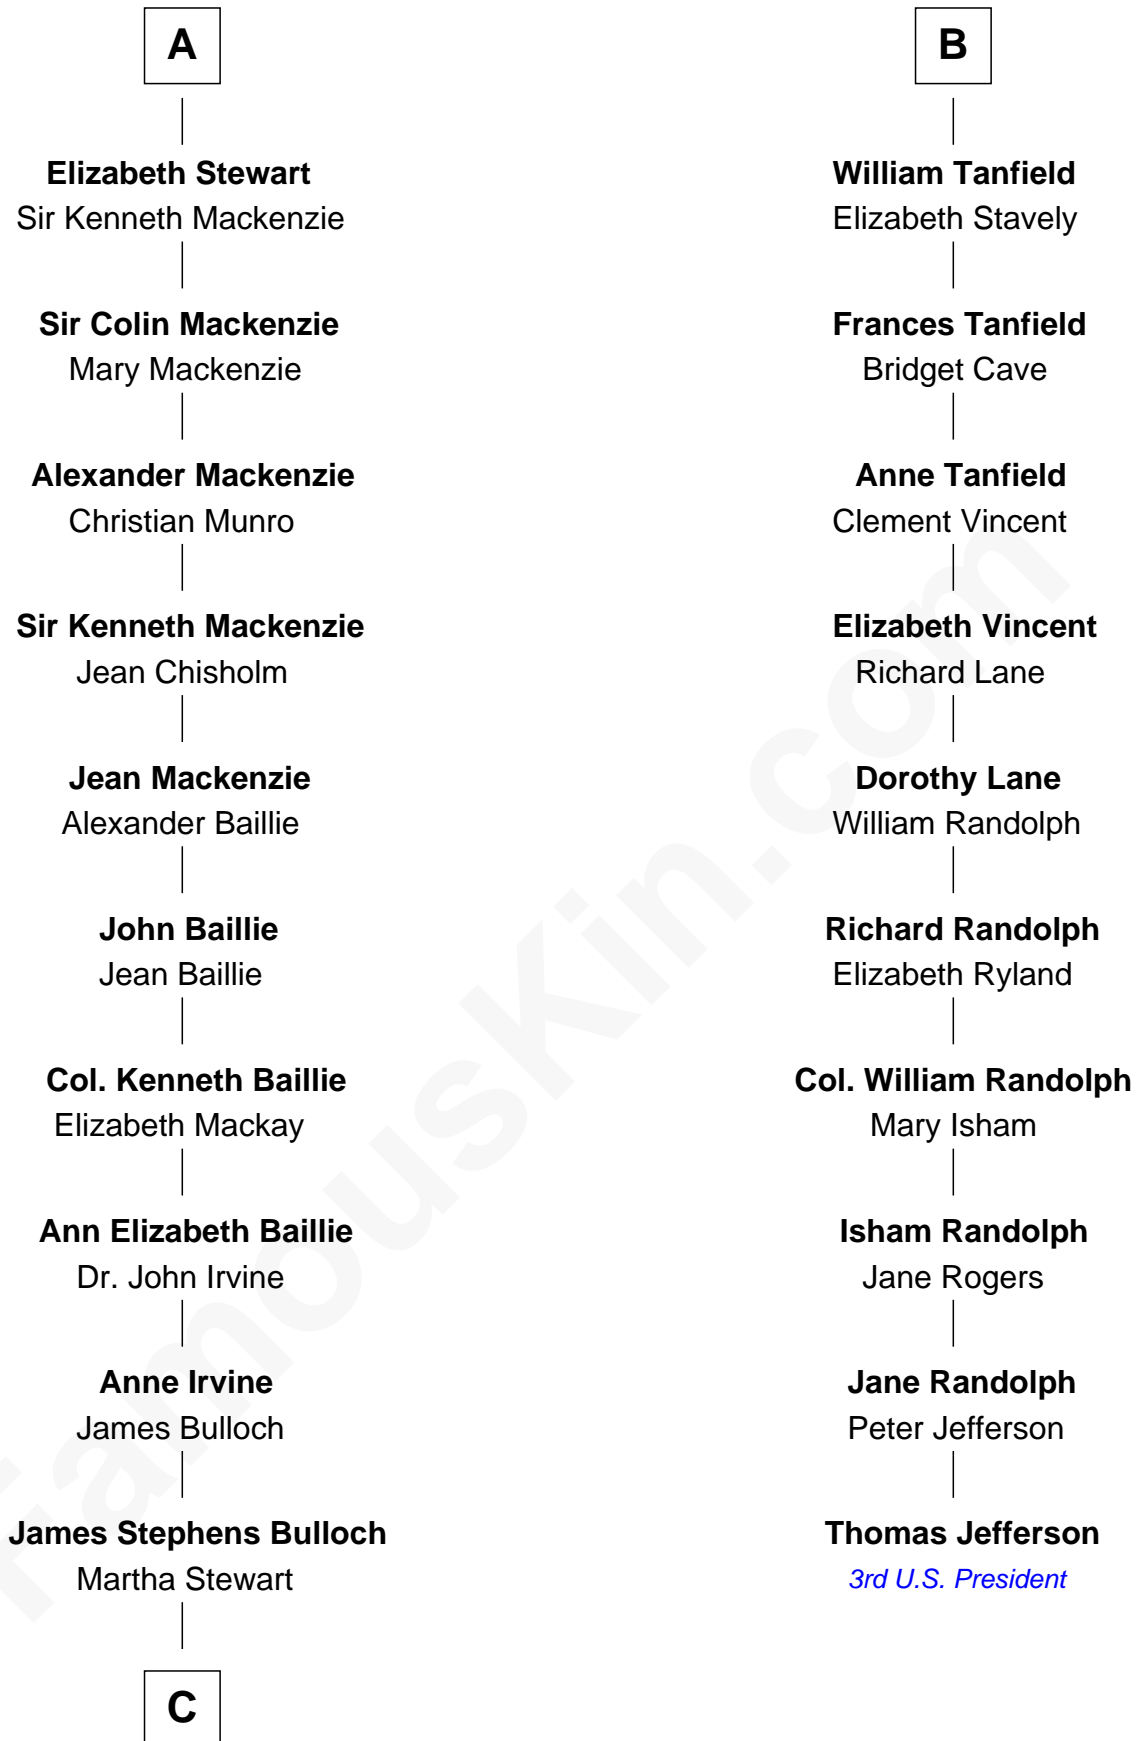

FamousKin.com
Relationship Chart of
Theodore Roosevelt
26th U.S. President

16th cousin 2 times removed of

Thomas Jefferson

3rd U.S. President and Signer of the Declaration of Independence

C

—
Martha Bulloch
Theodore Roosevelt

—
Theodore Roosevelt
26th U.S. President

FamousKin.com