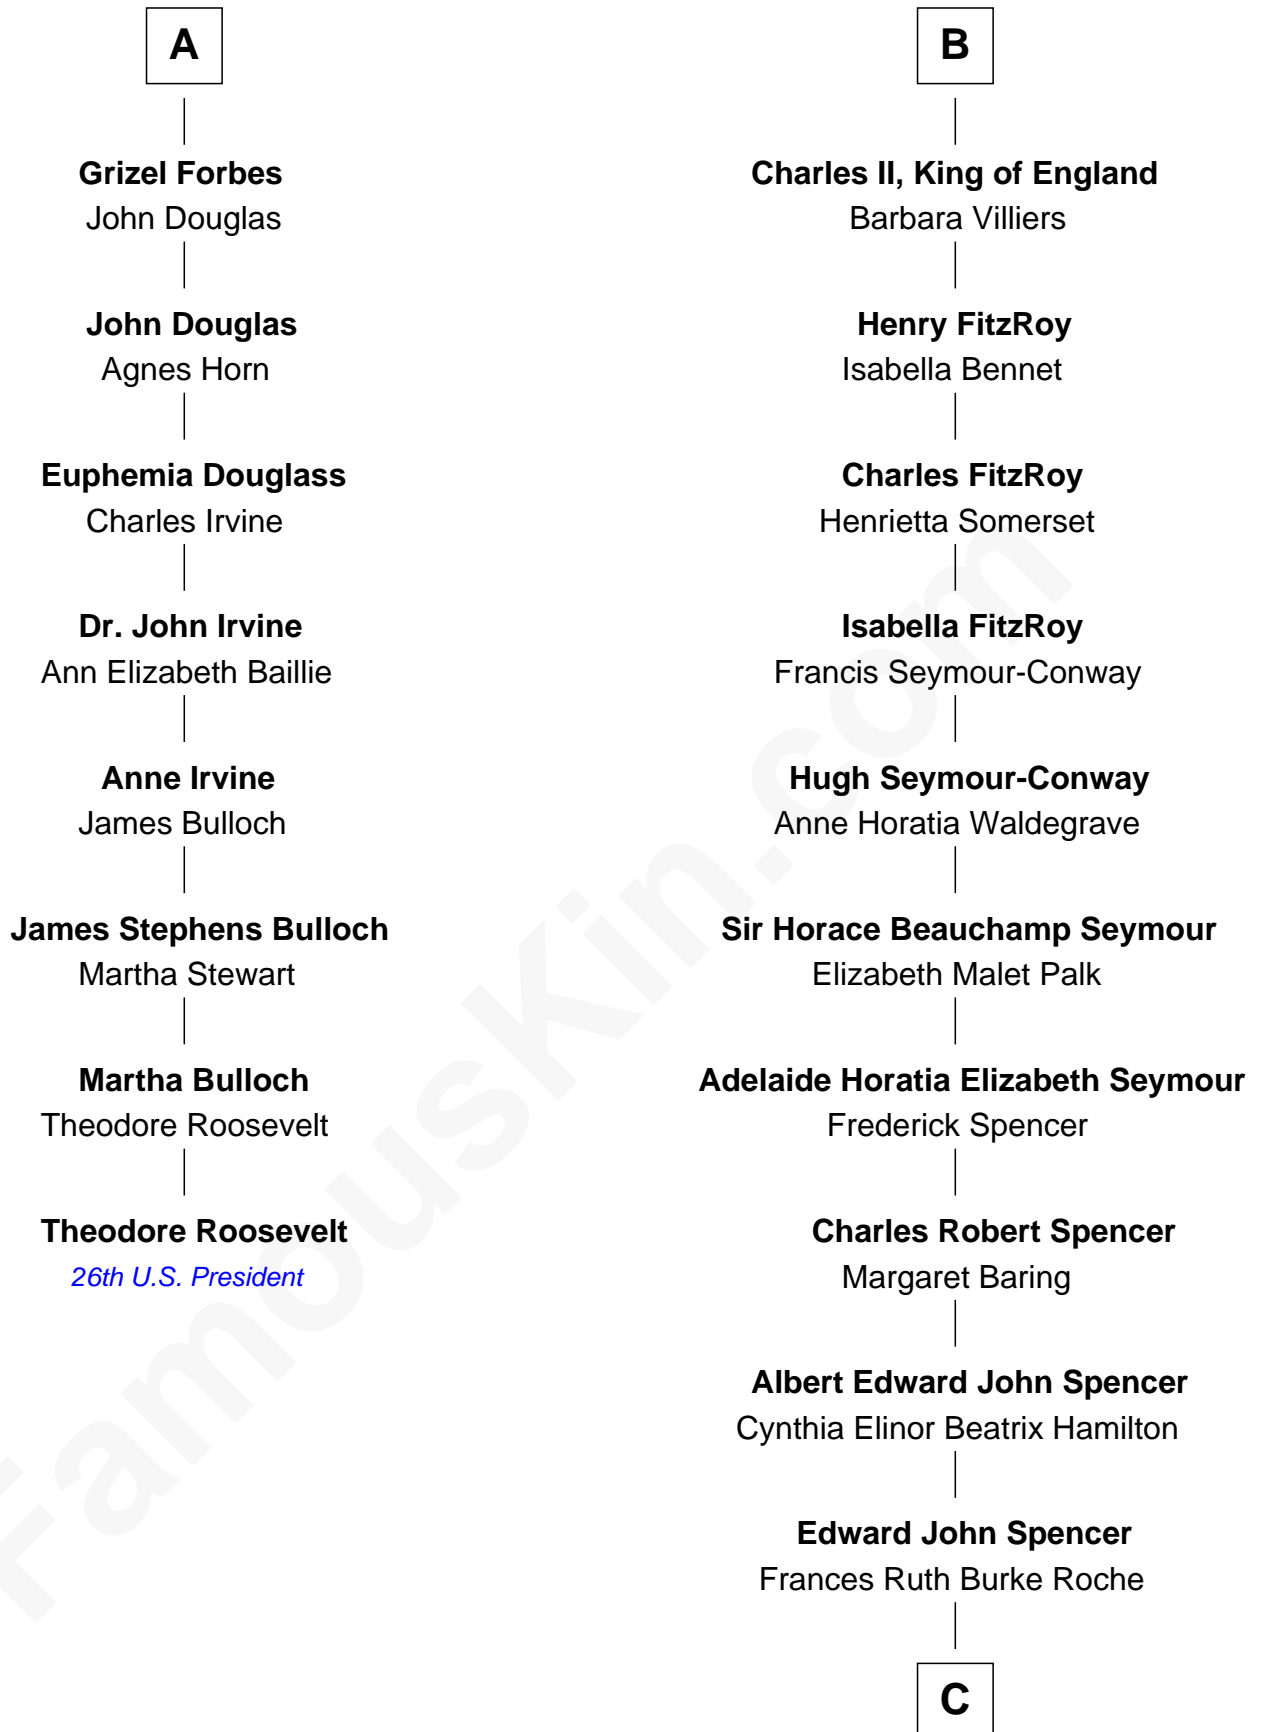

FamousKin.com
Relationship Chart of
Theodore Roosevelt
26th U.S. President

14th cousin 4 times removed of
Prince William
Prince of Wales

James I, King of Scotland
 Joan Beaufort

Joan Stewart
 James Douglas

Janet Douglas
 Patrick Hepburn

Janet Hepburn
 George Seton

George Seton
 Elizabeth Hay

Beatrix Seton
 Sir George Ogilvie

Janet Ogilvie
 William Forbes

Thomas Forbes
 Jean Ramsay

A

James II, King of Scotland
 Mary of Guelders

James III, King of Scotland
 Margaret Oldenburg

James IV, King of Scotland
 Margaret Tudor

James V, King of Scotland
 Mary of Guise

Mary, Queen of Scots
 Sir Henry Stewart

James I, King of England
 Anne of Denmark

Charles I, King of England
 Henrietta Maria of France

B

C

Princess Diana Frances Spencer
Charles III, King of the United Kingdom

Prince William
Prince of Wales

FamousKin.com