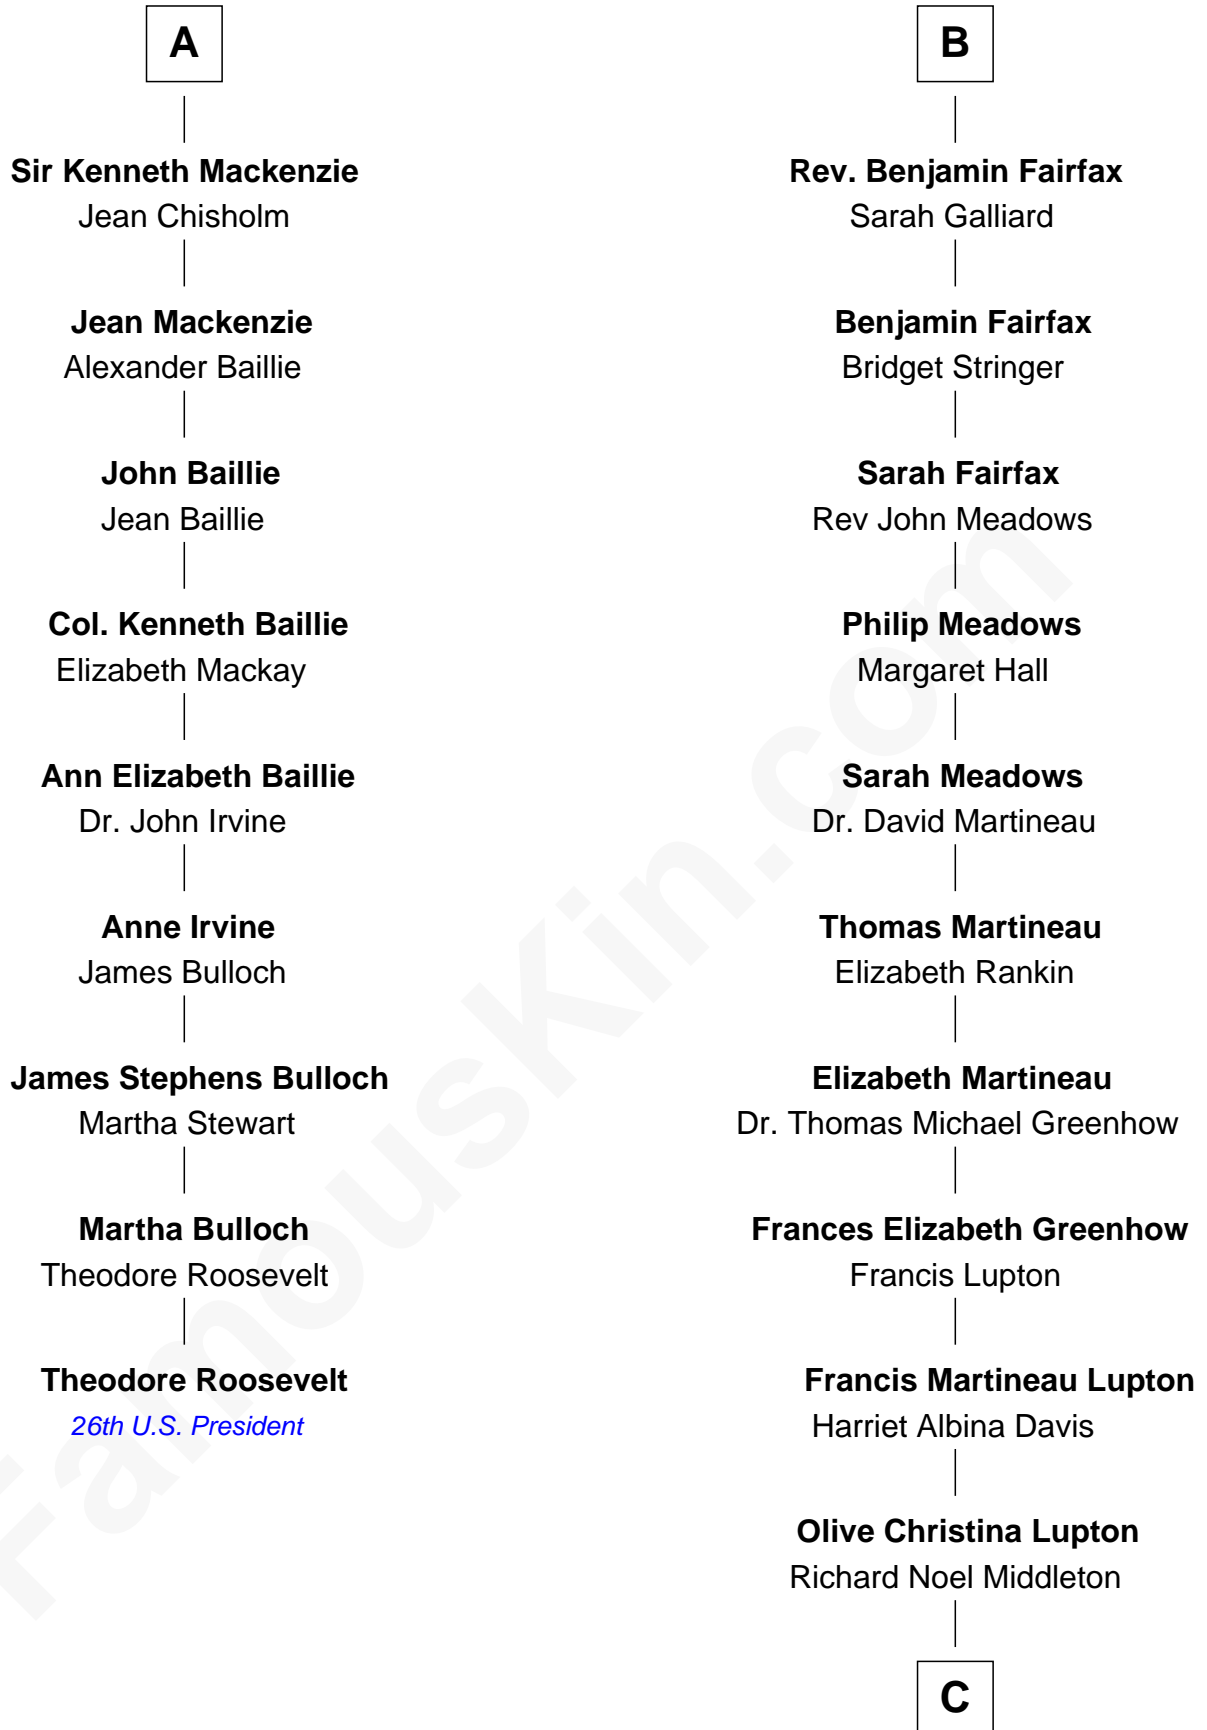

FamousKin.com
Relationship Chart of
Theodore Roosevelt
26th U.S. President

15th cousin 4 times removed of
Catherine Middleton
Princess of Wales

C

Peter Francis Middleton

Valerie Glassborow

Michael Francis Middleton

Carole Elizabeth Goldsmith

Catherine Middleton

Princess of Wales

FamousKin.com