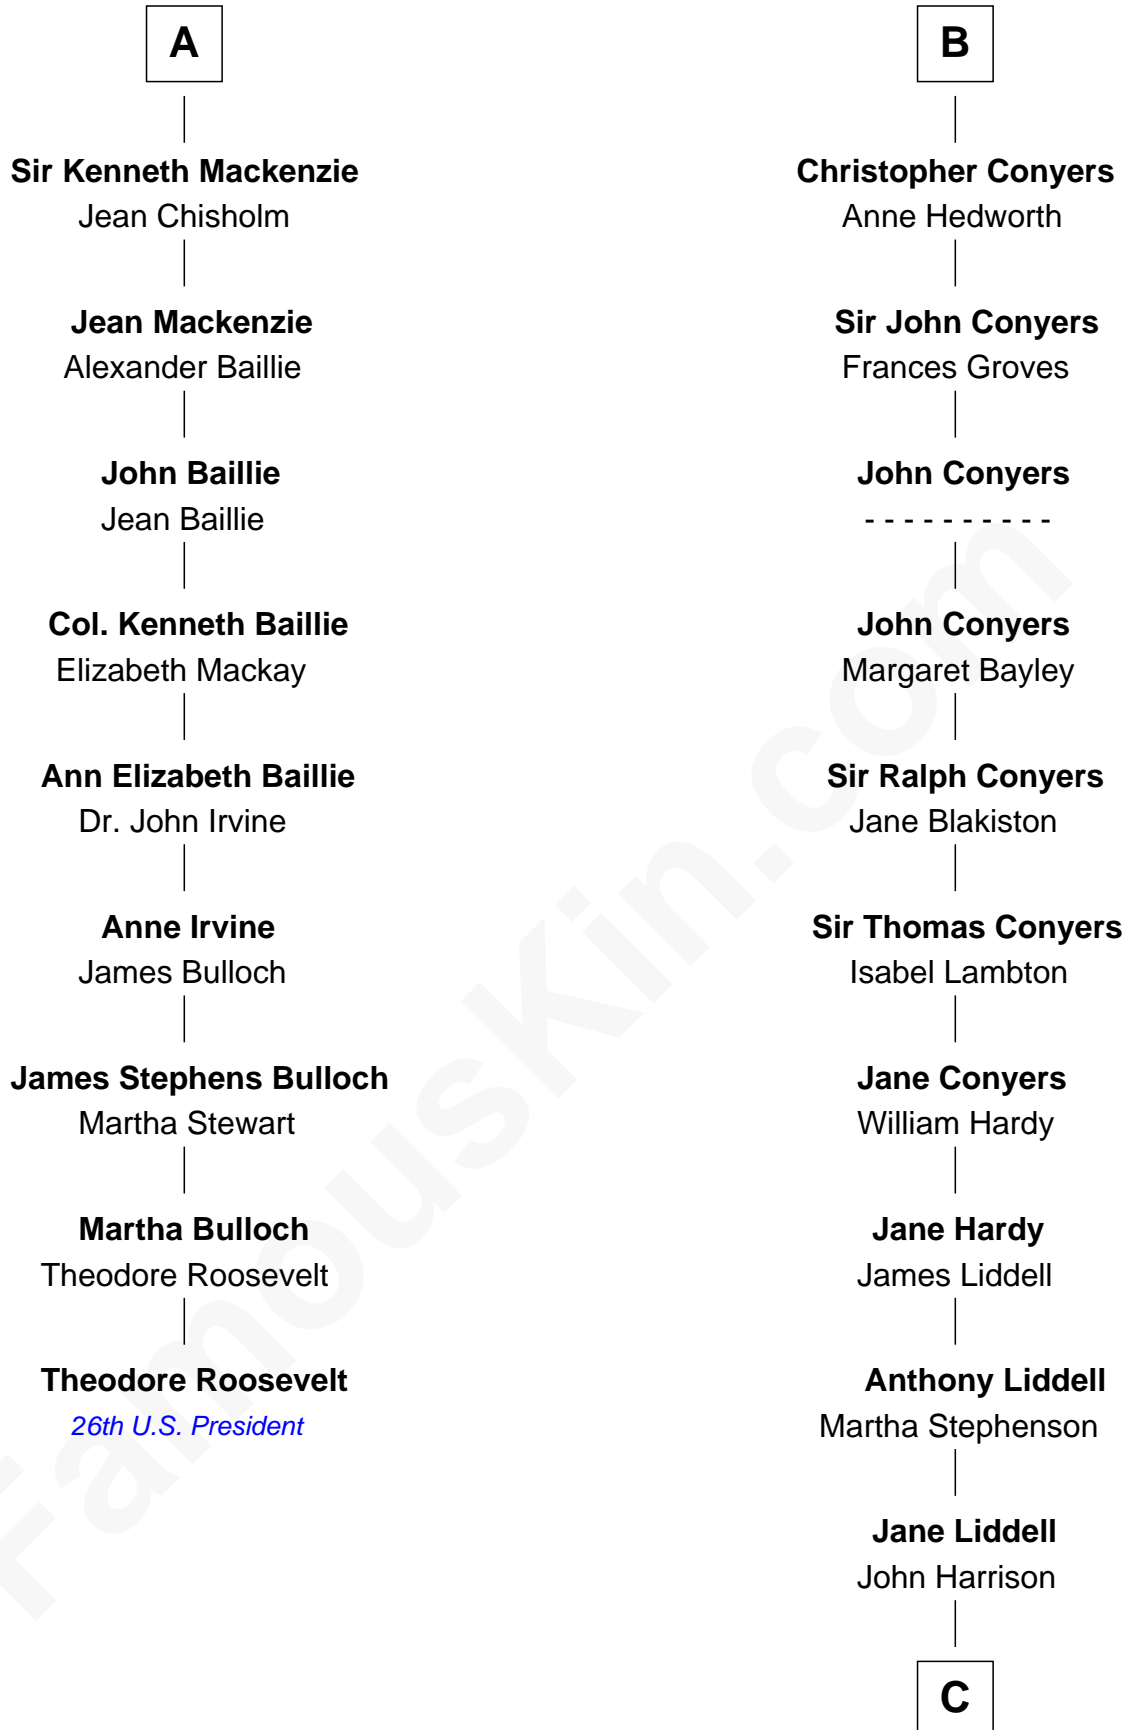

FamousKin.com
Relationship Chart of
Theodore Roosevelt
26th U.S. President

15th cousin 6 times removed of
Catherine Middleton
Princess of Wales

Sir Thomas de Holand
 Alice Fitzalan

C

John Harrison

Jane Hill

Thomas Harrison

Elizabeth Mary Temple

Dorothy Harrison

Ronald John James Goldsmith

Carole Elizabeth Goldsmith

Michael Francis Middleton

Catherine Middleton

Princess of Wales