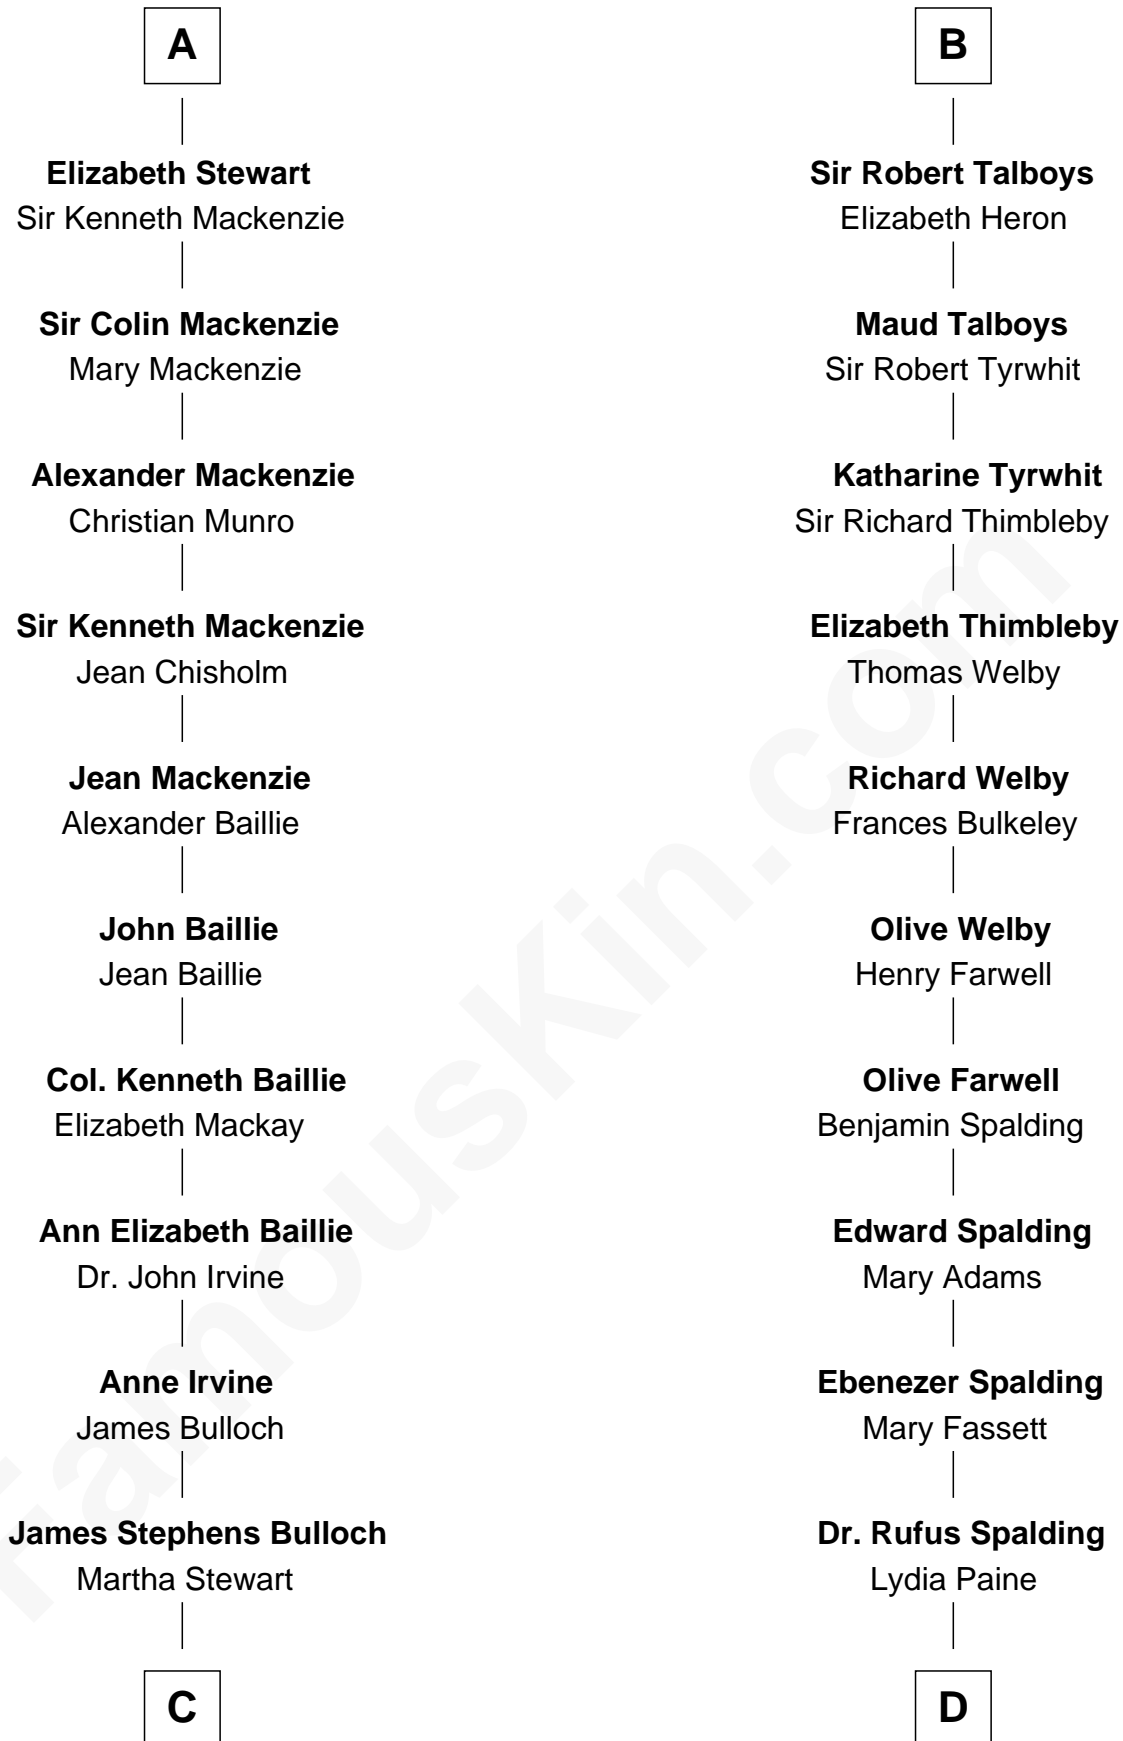

FamousKin.com
Relationship Chart of
Theodore Roosevelt
26th U.S. President

18th cousin 1 time removed of
William Rufus Day
36th U.S. Secretary of State

C

Martha Bulloch
Theodore Roosevelt

Theodore Roosevelt
26th U.S. President

D

Rufus Paine Spalding
Lucretia A. Swift

Emily Swift Spalding
Luther Day

William Rufus Day
36th U.S. Secretary of State

FamousKin.com