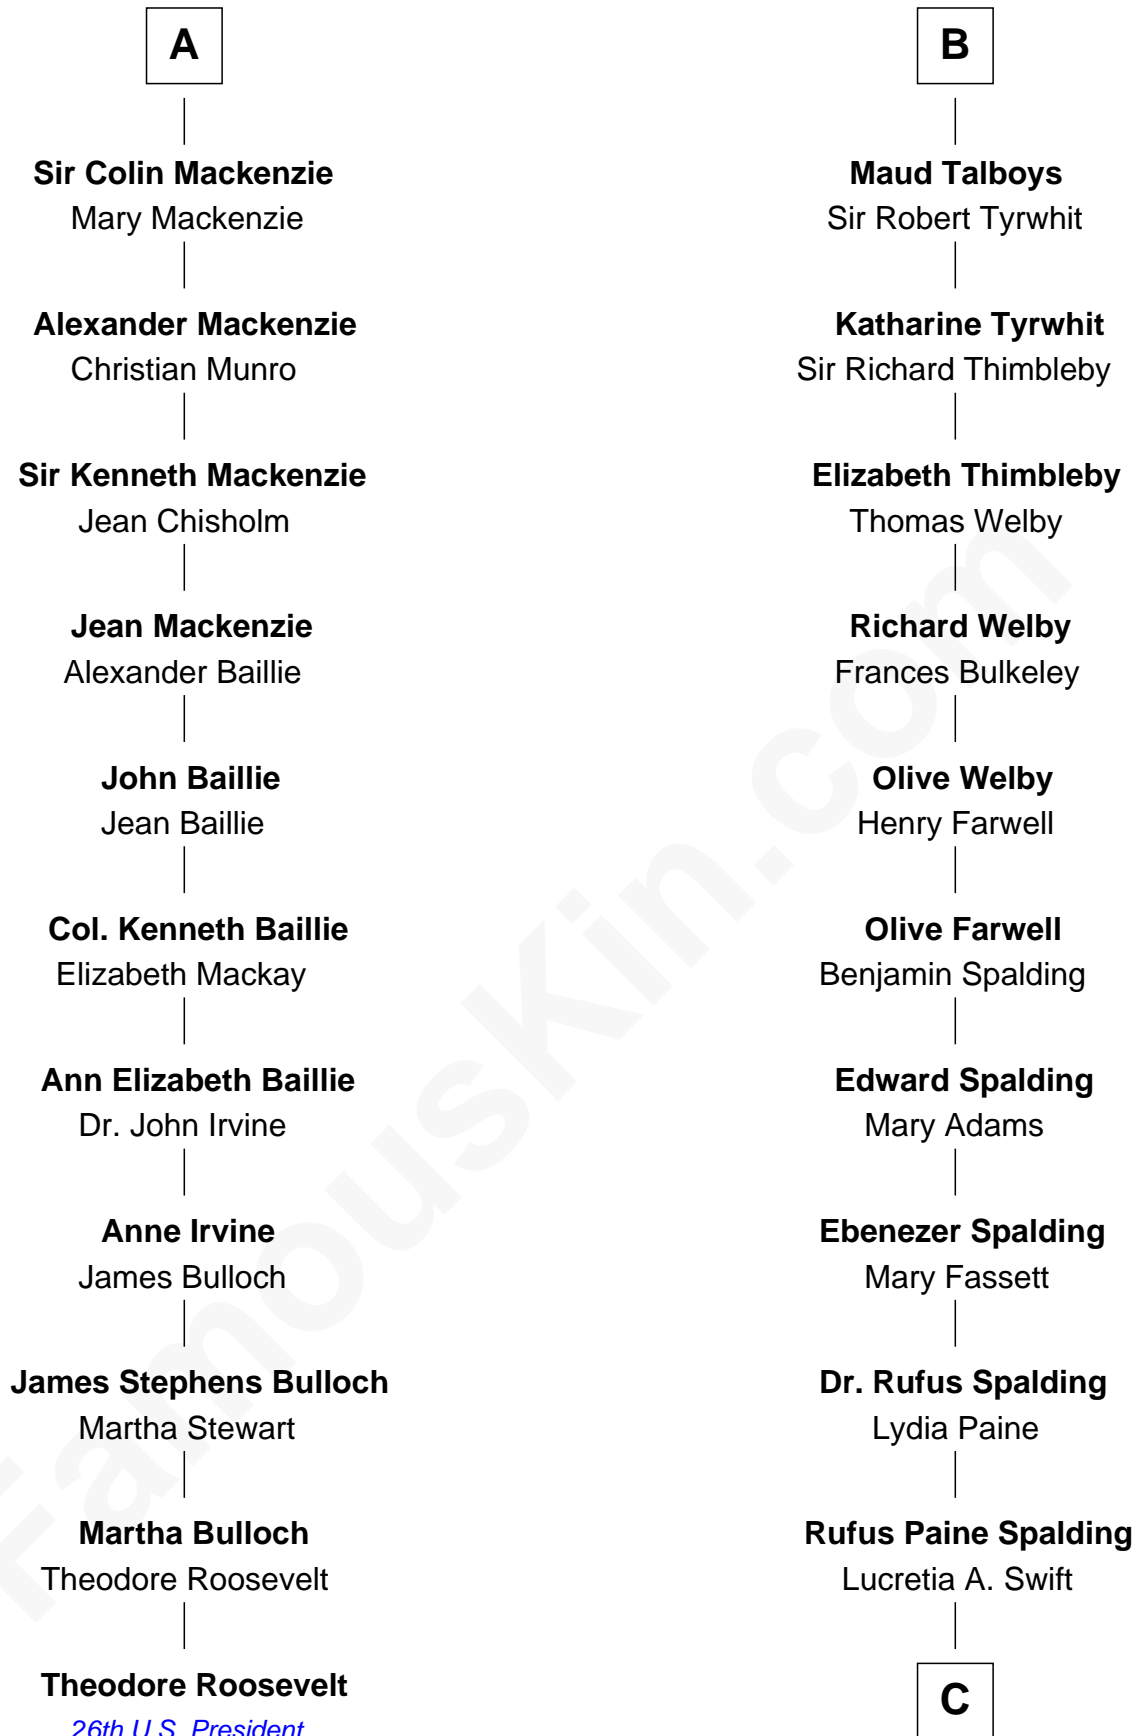

**FamousKin.com**  
**Relationship Chart of**  
**Theodore Roosevelt**  
*26th U.S. President*

17th cousin 1 time removed of  
**William Rufus Day**  
*36th U.S. Secretary of State*

**C**

Emily Swift Spalding

Luther Day

William Rufus Day

*36th U.S. Secretary of State*

FamousKin.com