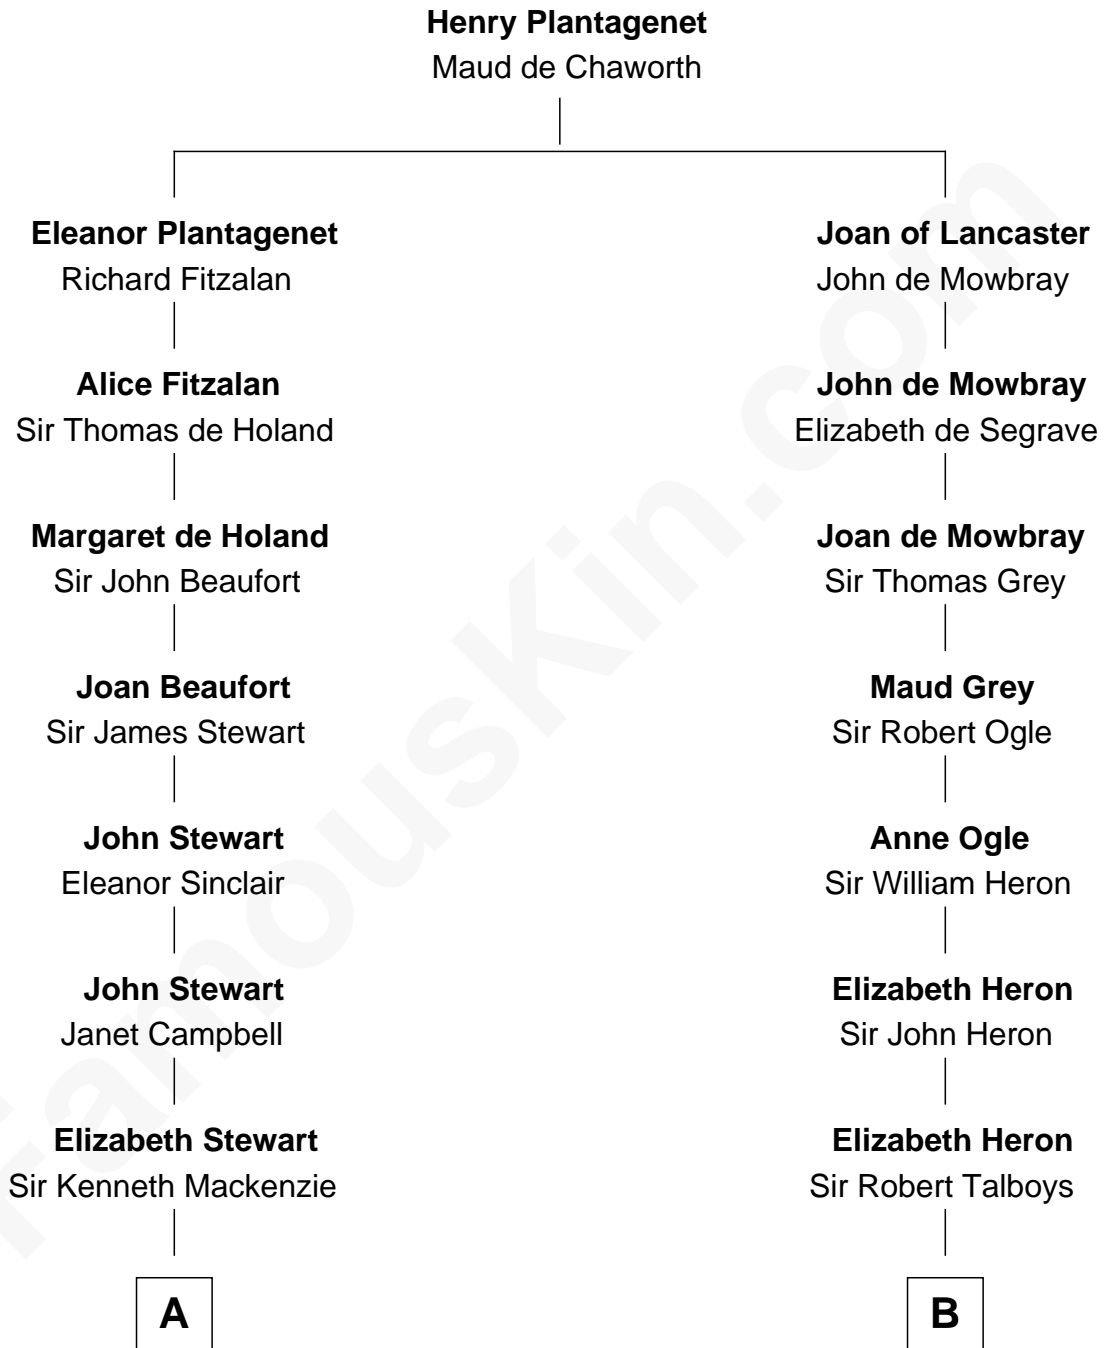

**FamousKin.com**  
**Relationship Chart of**  
**Theodore Roosevelt**  
*26th U.S. President*

17th cousin 1 time removed of  
**William Rufus Day**  
*36th U.S. Secretary of State*

**C**

Emily Swift Spalding

Luther Day

William Rufus Day

*36th U.S. Secretary of State*

FamousKin.com