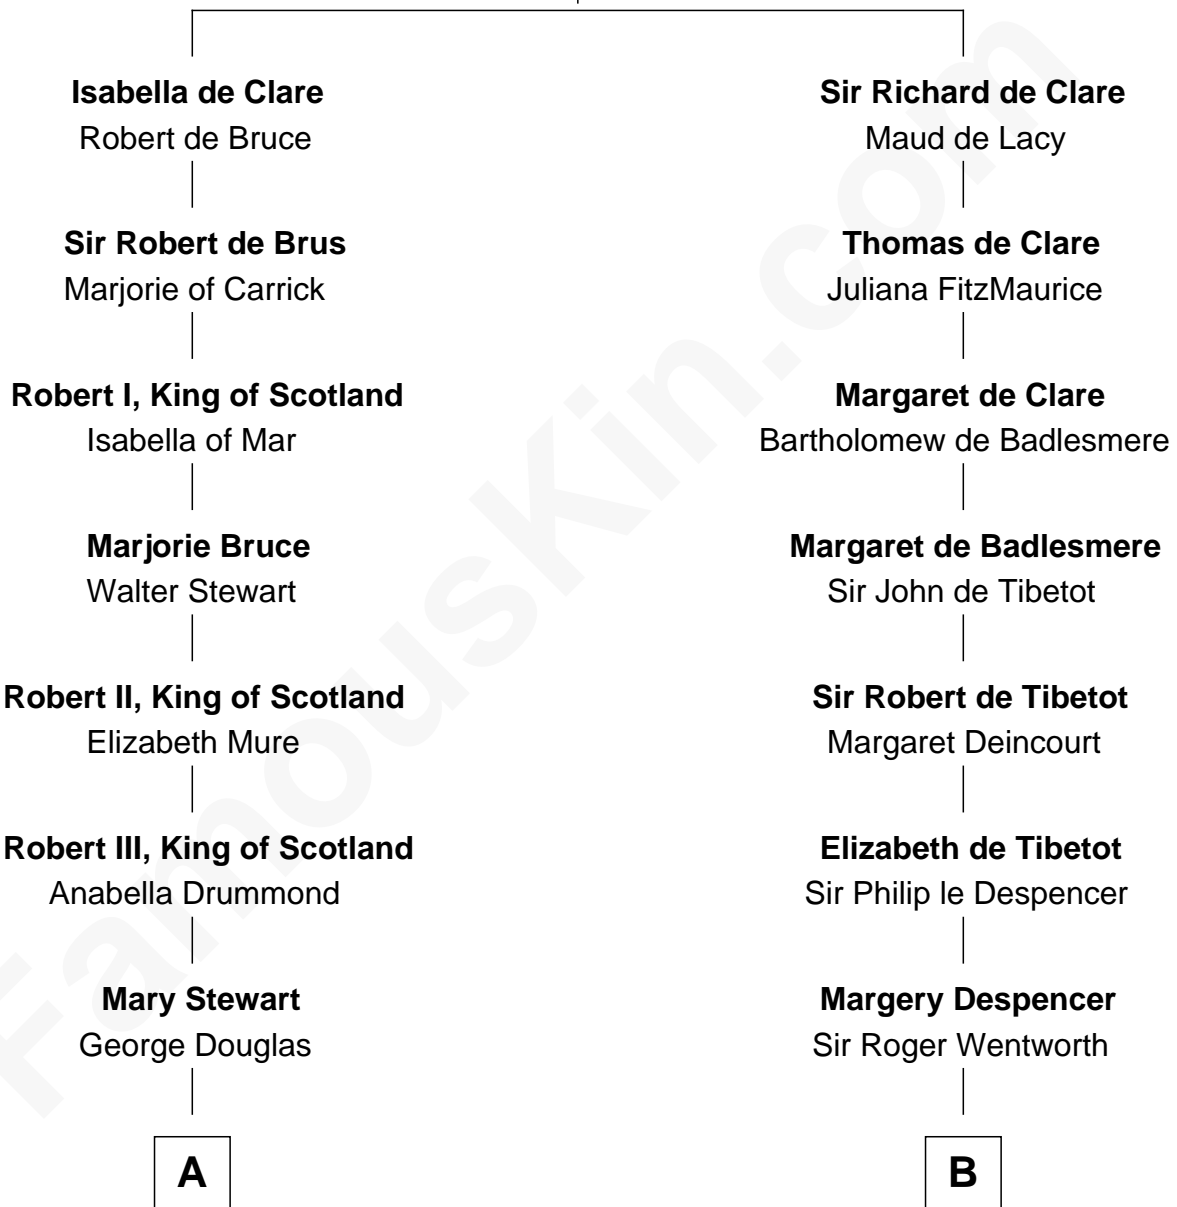

FamousKin.com Relationship Chart of

Theodore Roosevelt

26th U.S. President

20th cousin of

William Rufus Day

36th U.S. Secretary of State

Gilbert de Clare

Isabel Marshal

C

Anne Irvine
James Bulloch

James Stephens Bulloch
Martha Stewart

Martha Bulloch
Theodore Roosevelt

Theodore Roosevelt
26th U.S. President

D

Dr. Rufus Spalding
Lydia Paine

Rufus Paine Spalding
Lucretia A. Swift