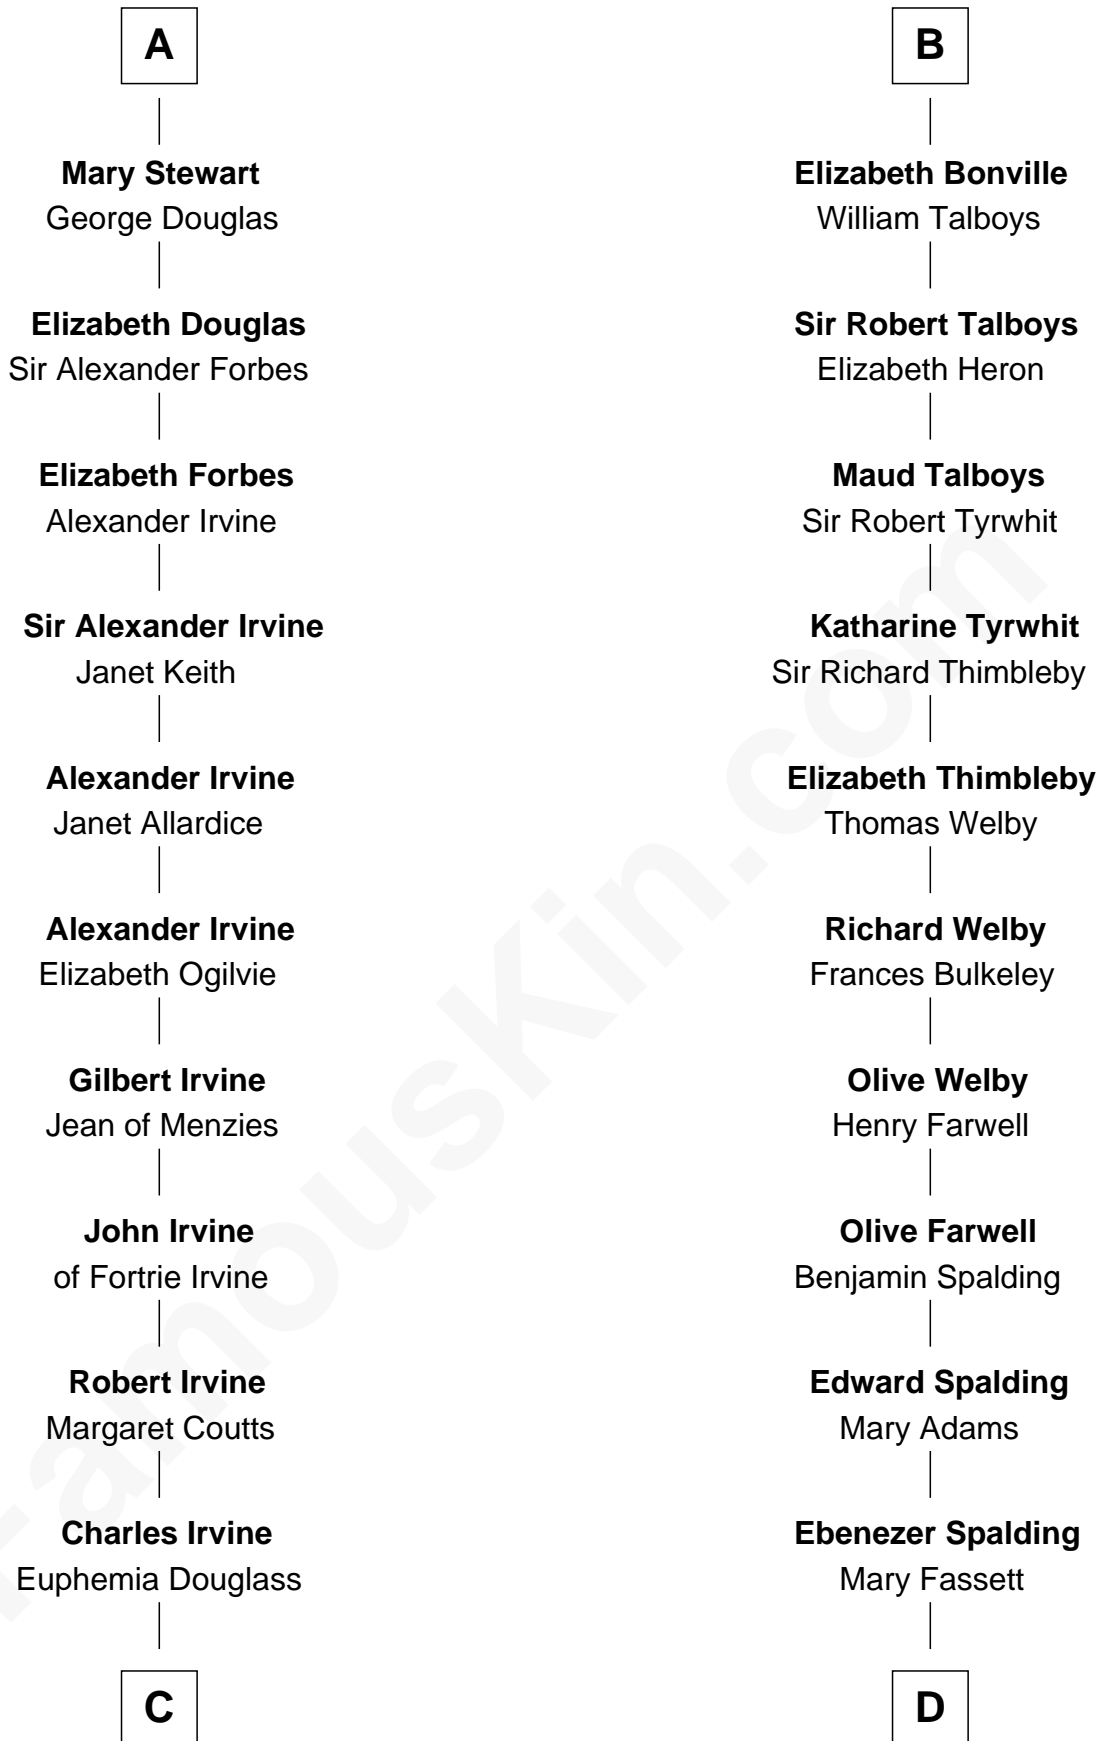

FamousKin.com
Relationship Chart of
Theodore Roosevelt
26th U.S. President

20th cousin 1 time removed of
William Rufus Day
36th U.S. Secretary of State

David of Huntingdon
Maud of Chester

C

Dr. John Irvine
Ann Elizabeth Baillie

Anne Irvine
James Bulloch

James Stephens Bulloch
Martha Stewart

Martha Bulloch
Theodore Roosevelt

Theodore Roosevelt
26th U.S. President

D

Dr. Rufus Spalding
Lydia Paine

Rufus Paine Spalding
Lucretia A. Swift