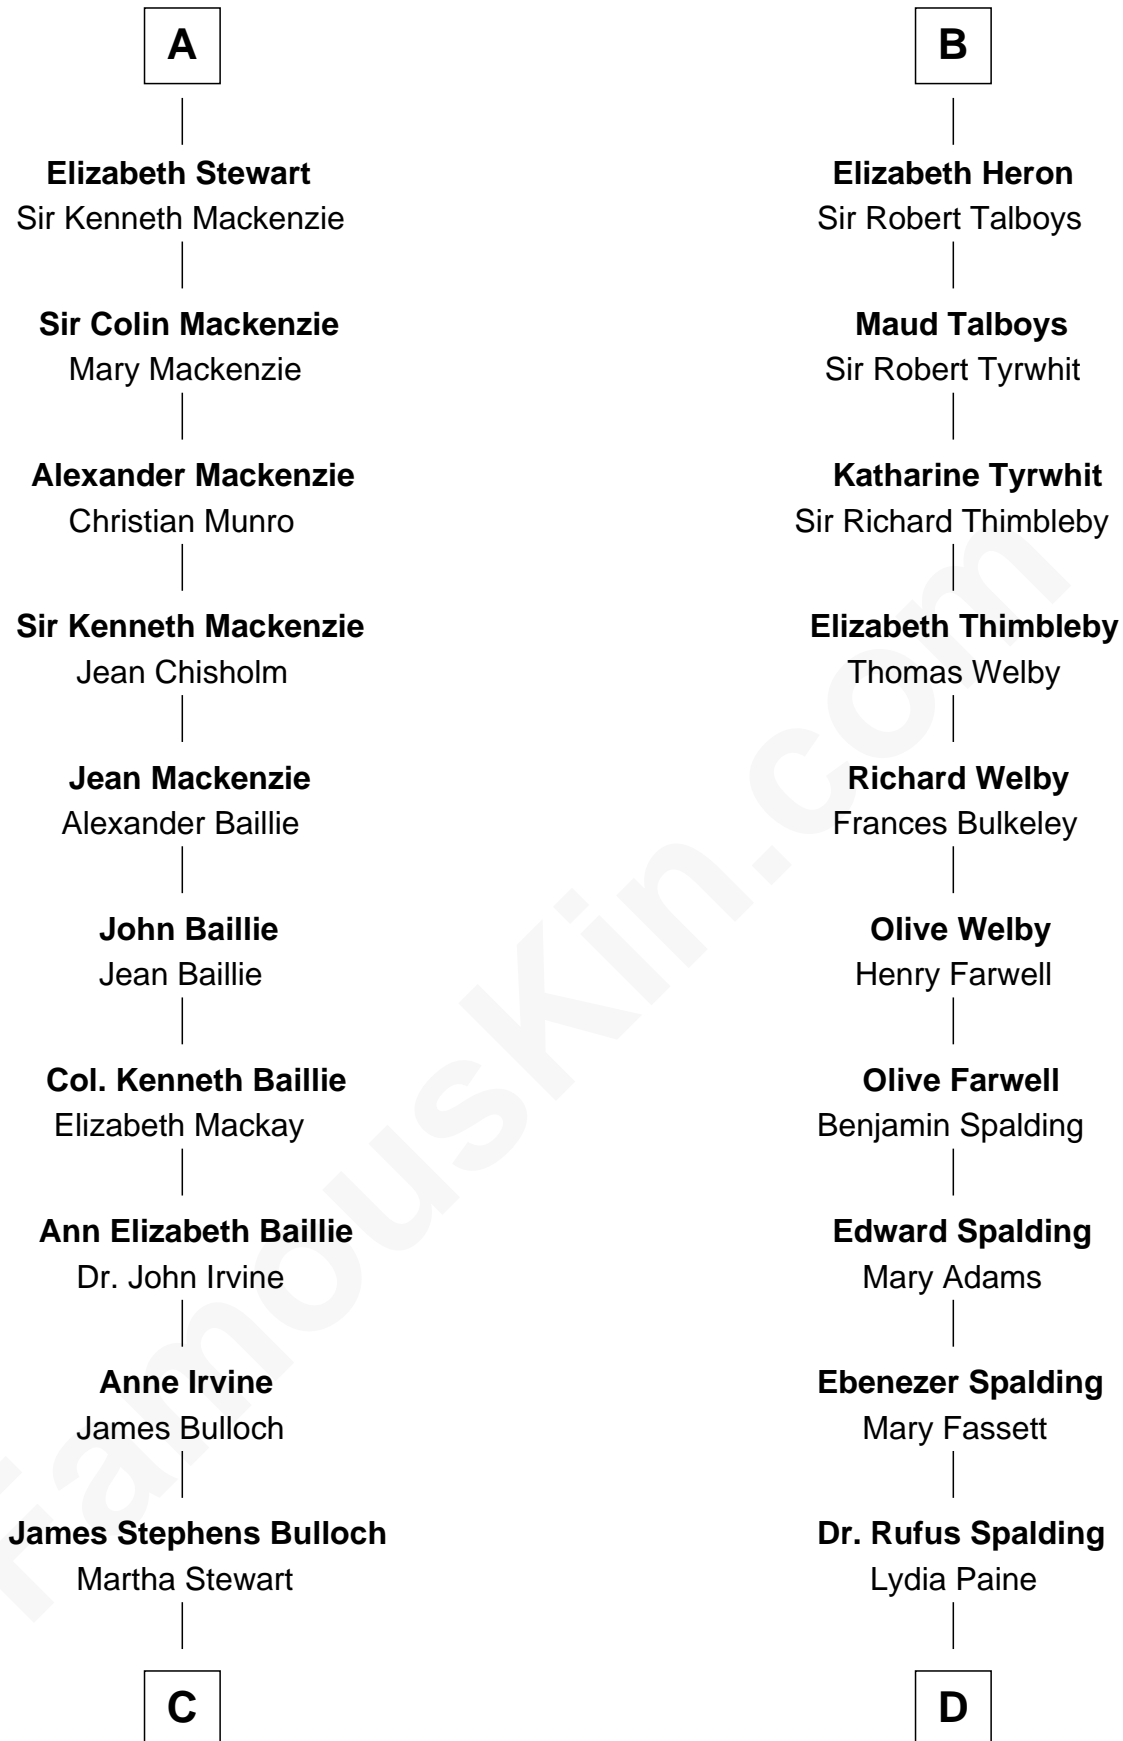

FamousKin.com
Relationship Chart of
Theodore Roosevelt
26th U.S. President

18th cousin 1 time removed of
William Rufus Day
36th U.S. Secretary of State

C

Martha Bulloch
Theodore Roosevelt

Theodore Roosevelt
26th U.S. President

D

Rufus Paine Spalding
Lucretia A. Swift

Emily Swift Spalding
Luther Day

William Rufus Day
36th U.S. Secretary of State

FamousKin.com