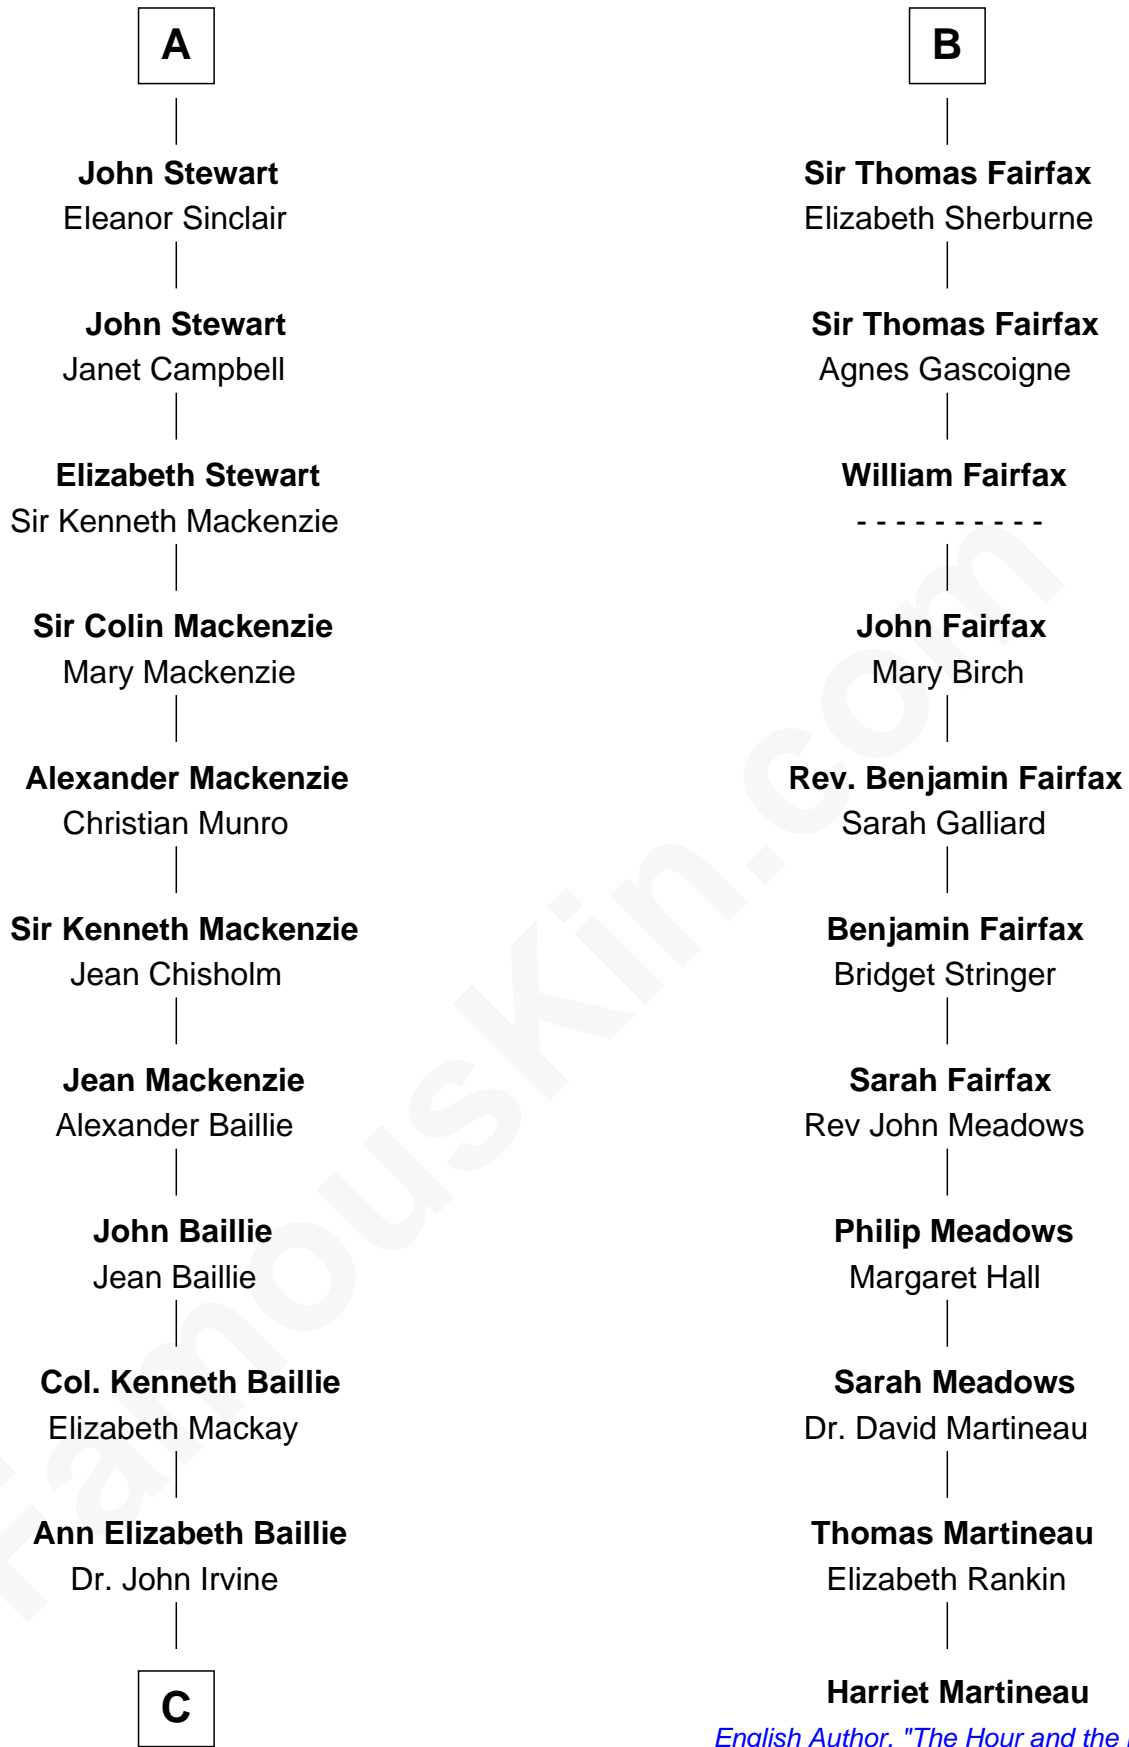

FamousKin.com
Relationship Chart of
Theodore Roosevelt
26th U.S. President

17th cousin 3 times removed of
Harriet Martineau
Author of The Hour and the Man

C

Anne Irvine
James Bulloch

James Stephens Bulloch
Martha Stewart

Martha Bulloch
Theodore Roosevelt

Theodore Roosevelt
26th U.S. President

FamousKin.com