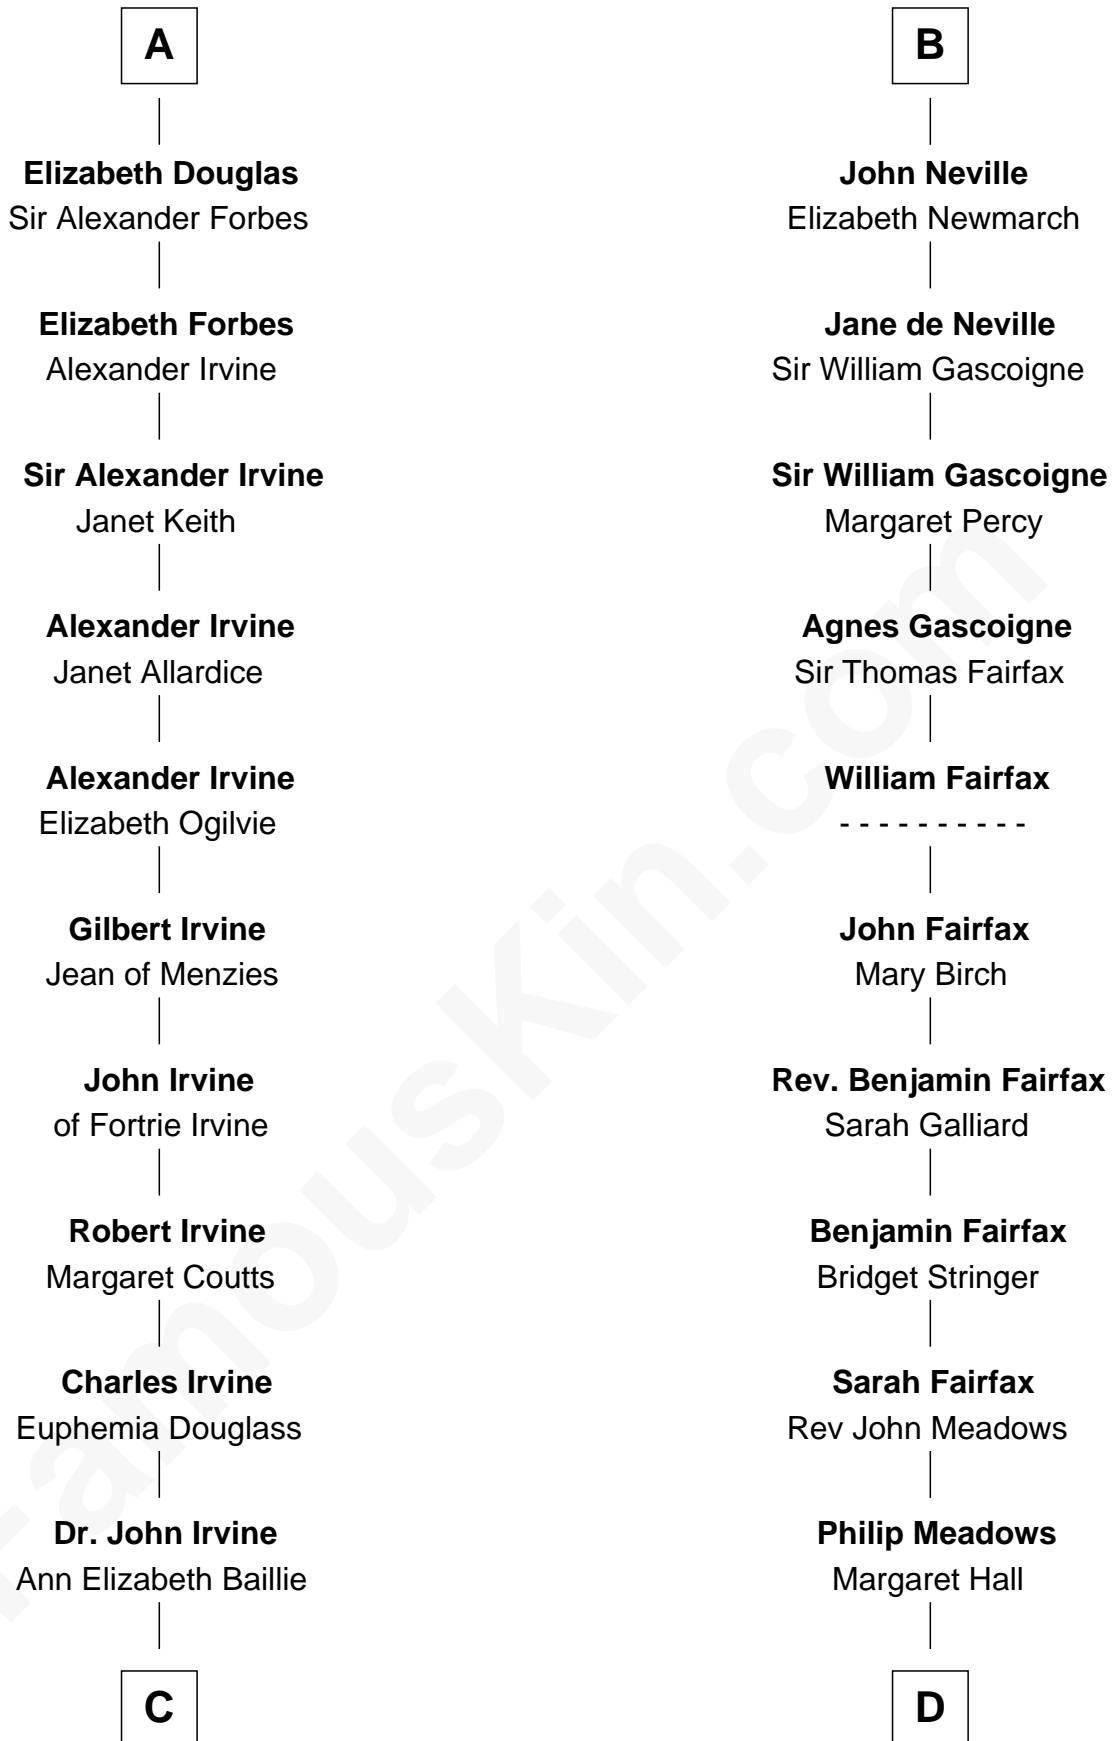

FamousKin.com
Relationship Chart of
Theodore Roosevelt
26th U.S. President

19th cousin 1 time removed of
Harriet Martineau
Author of The Hour and the Man

C

Anne Irvine
James Bulloch

James Stephens Bulloch
Martha Stewart

Martha Bulloch
Theodore Roosevelt

Theodore Roosevelt
26th U.S. President

D

Sarah Meadows
Dr. David Martineau

Thomas Martineau
Elizabeth Rankin

Harriet Martineau
English Author, "The Hour and the Man"

FamousKin.com