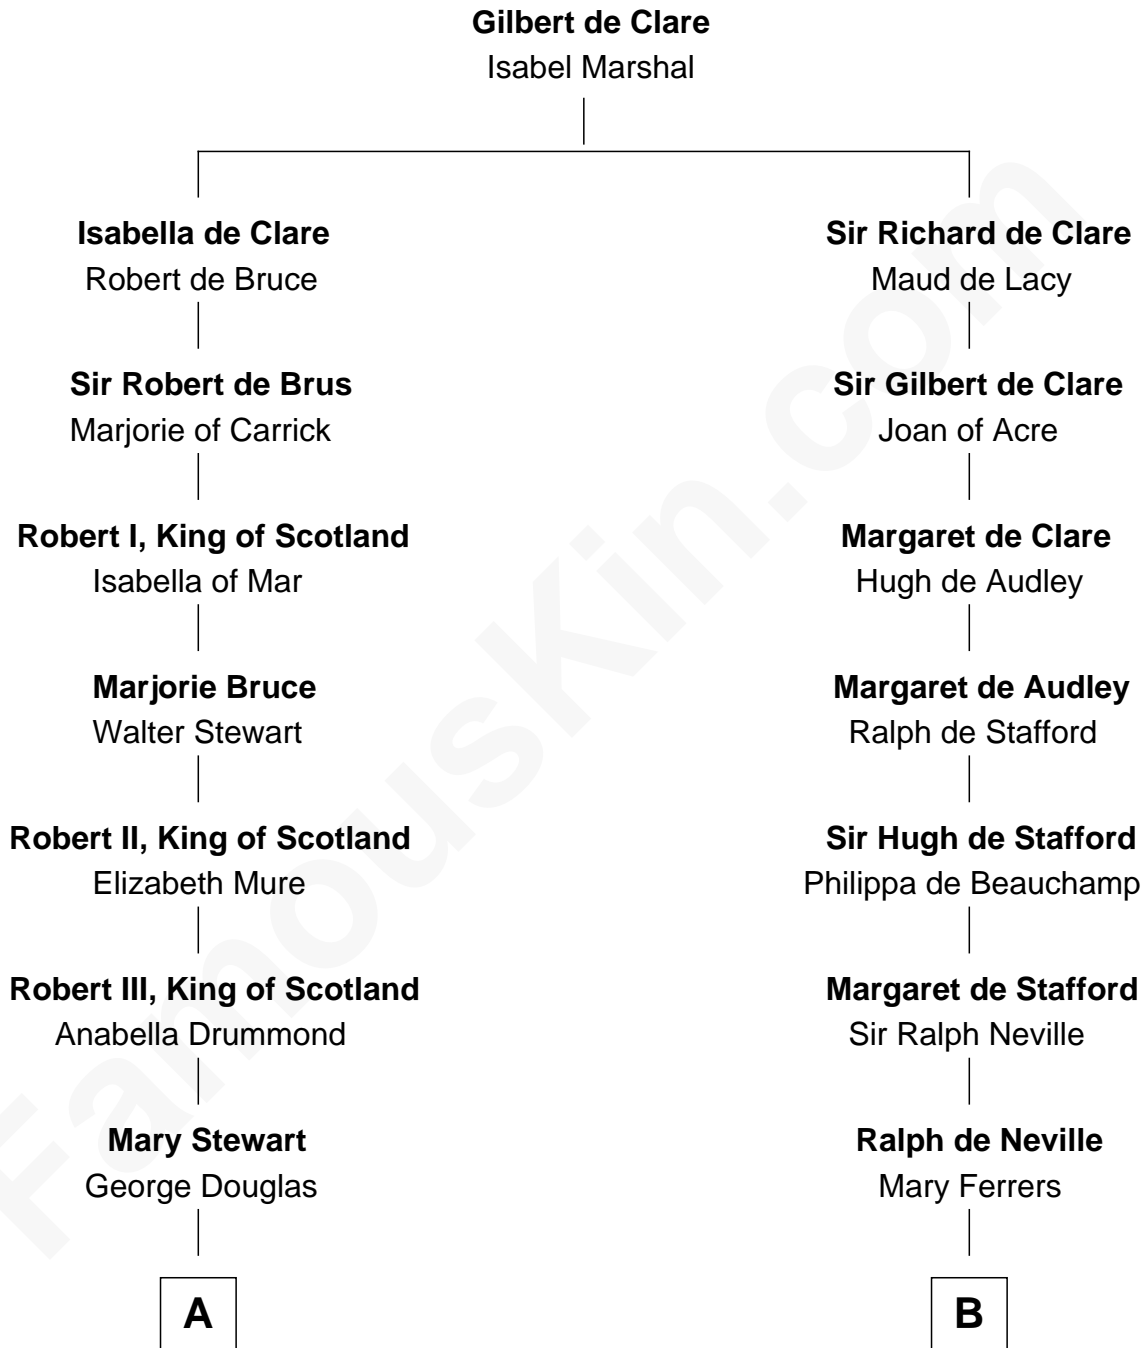

FamousKin.com
Relationship Chart of
Theodore Roosevelt
26th U.S. President

19th cousin 1 time removed of
Harriet Martineau
Author of The Hour and the Man

C

Anne Irvine
James Bulloch

James Stephens Bulloch
Martha Stewart

Martha Bulloch
Theodore Roosevelt

Theodore Roosevelt
26th U.S. President

D

Sarah Meadows
Dr. David Martineau

Thomas Martineau
Elizabeth Rankin

Harriet Martineau
English Author, "The Hour and the Man"

FamousKin.com