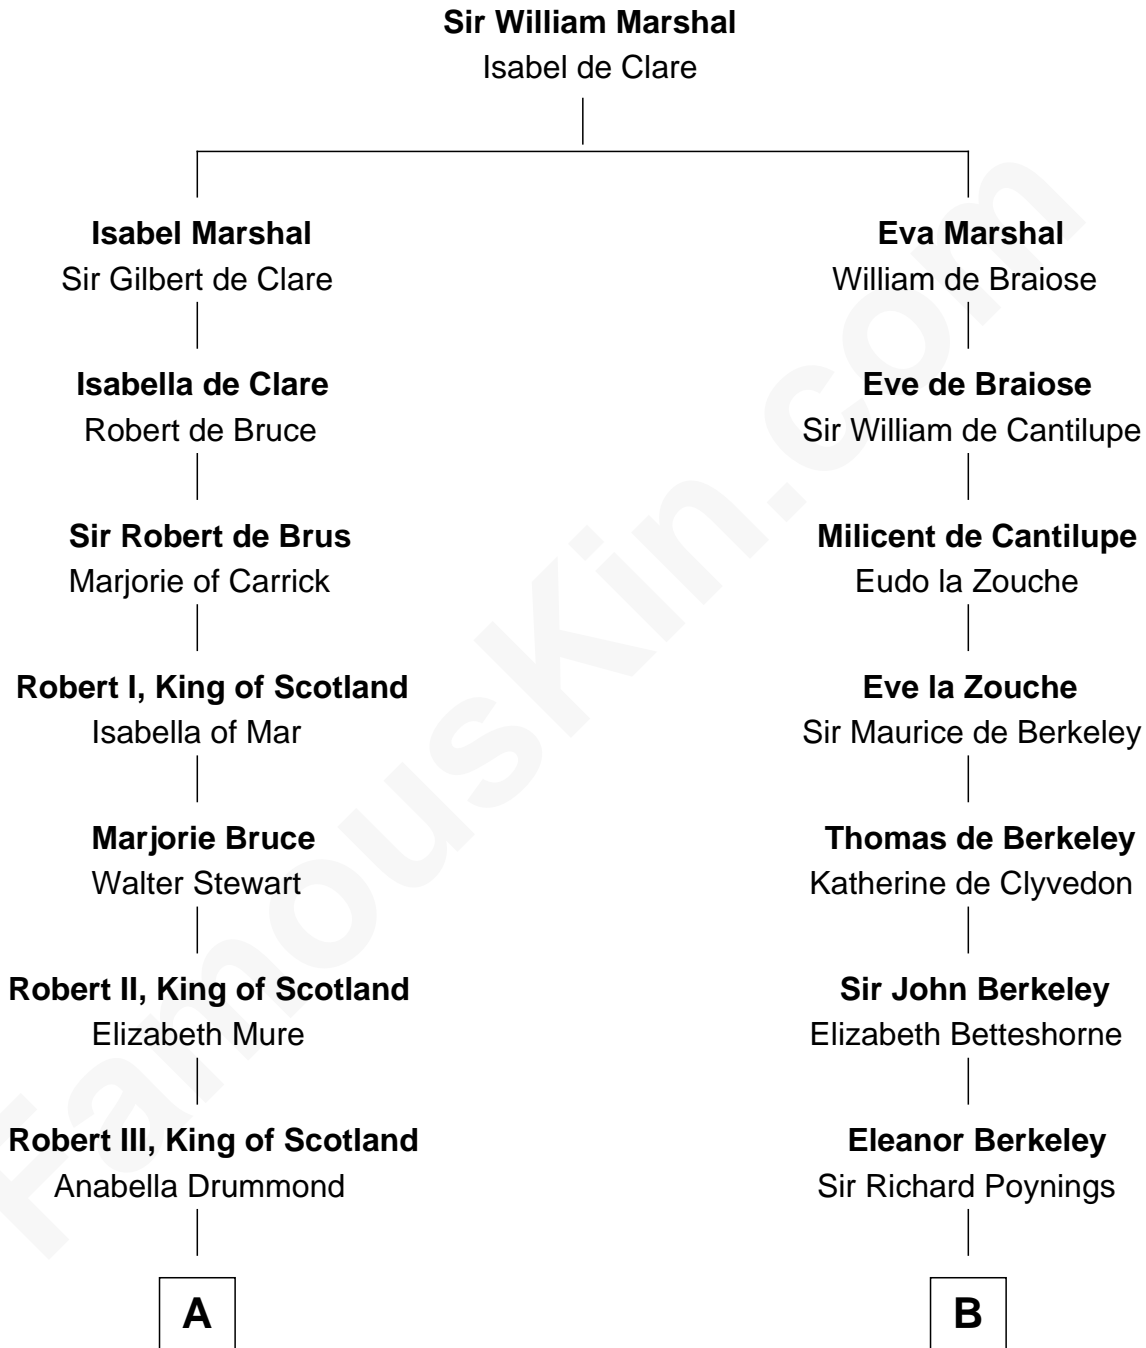

FamousKin.com
Relationship Chart of
Theodore Roosevelt
26th U.S. President

18th cousin 3 times removed of
Harriet Martineau
Author of The Hour and the Man

C

Dr. John Irvine
Ann Elizabeth Baillie

Anne Irvine
James Bulloch

James Stephens Bulloch
Martha Stewart

Martha Bulloch
Theodore Roosevelt

Theodore Roosevelt
26th U.S. President

D

Thomas Martineau
Elizabeth Rankin

Harriet Martineau
English Author, "The Hour and the Man"

FamousKin.com