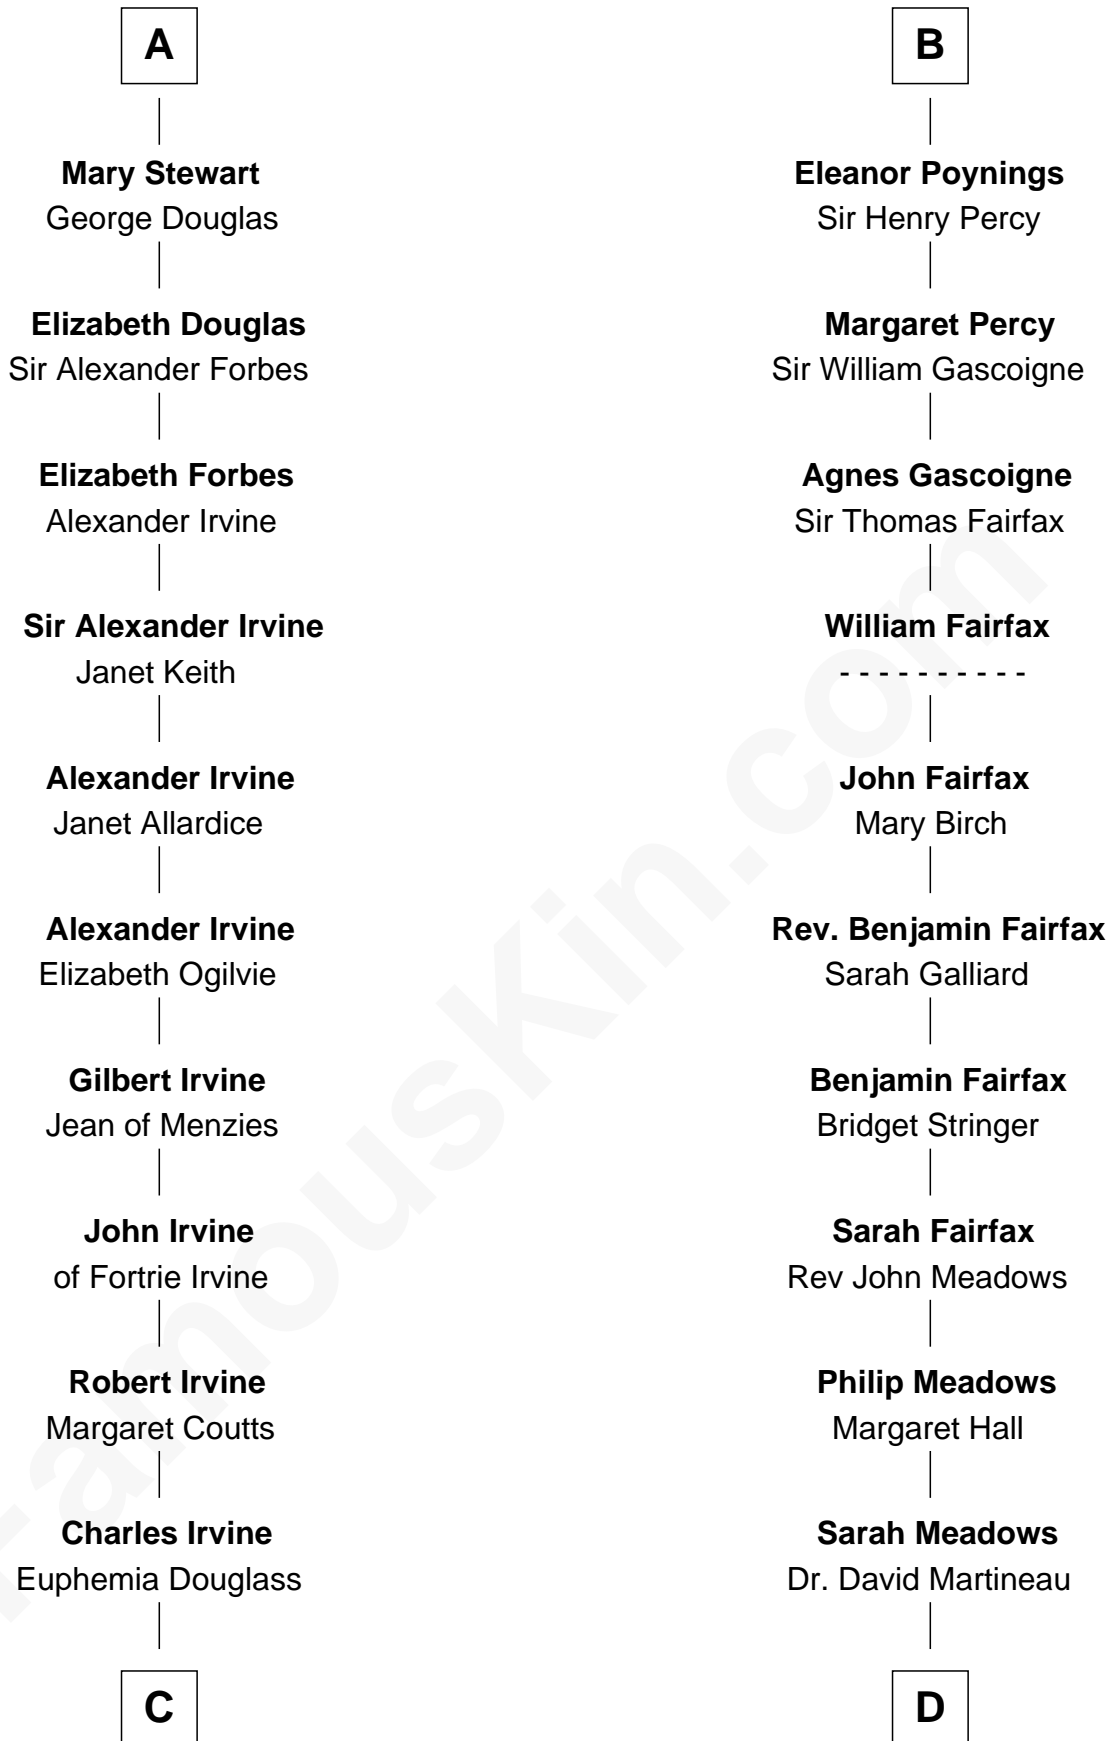

FamousKin.com
Relationship Chart of
Theodore Roosevelt
26th U.S. President

18th cousin 3 times removed of
Harriet Martineau
Author of The Hour and the Man

C

Dr. John Irvine
Ann Elizabeth Baillie

Anne Irvine
James Bulloch

James Stephens Bulloch
Martha Stewart

Martha Bulloch
Theodore Roosevelt

Theodore Roosevelt
26th U.S. President

D

Thomas Martineau
Elizabeth Rankin

Harriet Martineau
English Author, "The Hour and the Man"

FamousKin.com