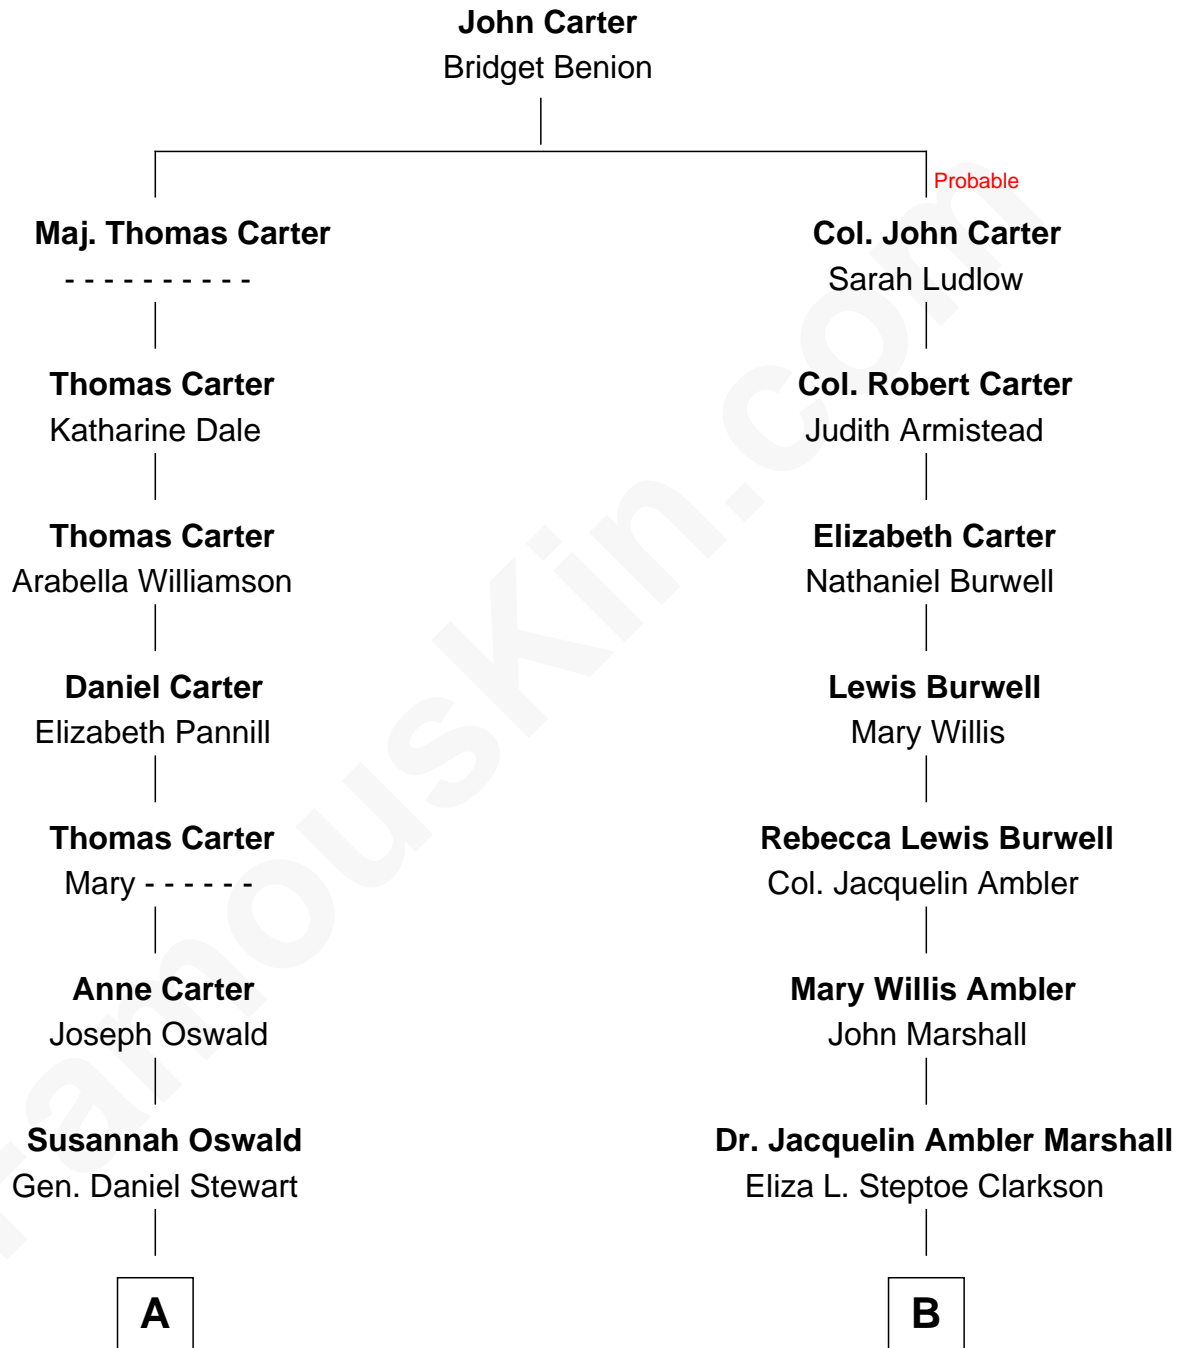

FamousKin.com
Relationship Chart of
Theodore Roosevelt
26th U.S. President

9th cousin 2 times removed of
Mary Chapin Carpenter
Singer and Songwriter

A

Martha Stewart
James Stephens Bulloch

Martha Bulloch
Theodore Roosevelt

Theodore Roosevelt
26th U.S. President

B

Eliza Marshall
Harrison Robertson

Harrison Robertson
Mary L. Vawter

Harrison Marshall Robertson
Mary MacKenzie

Mary Bowie Robertson
Chapin Carpenter

Mary Chapin Carpenter
Singer and Songwriter