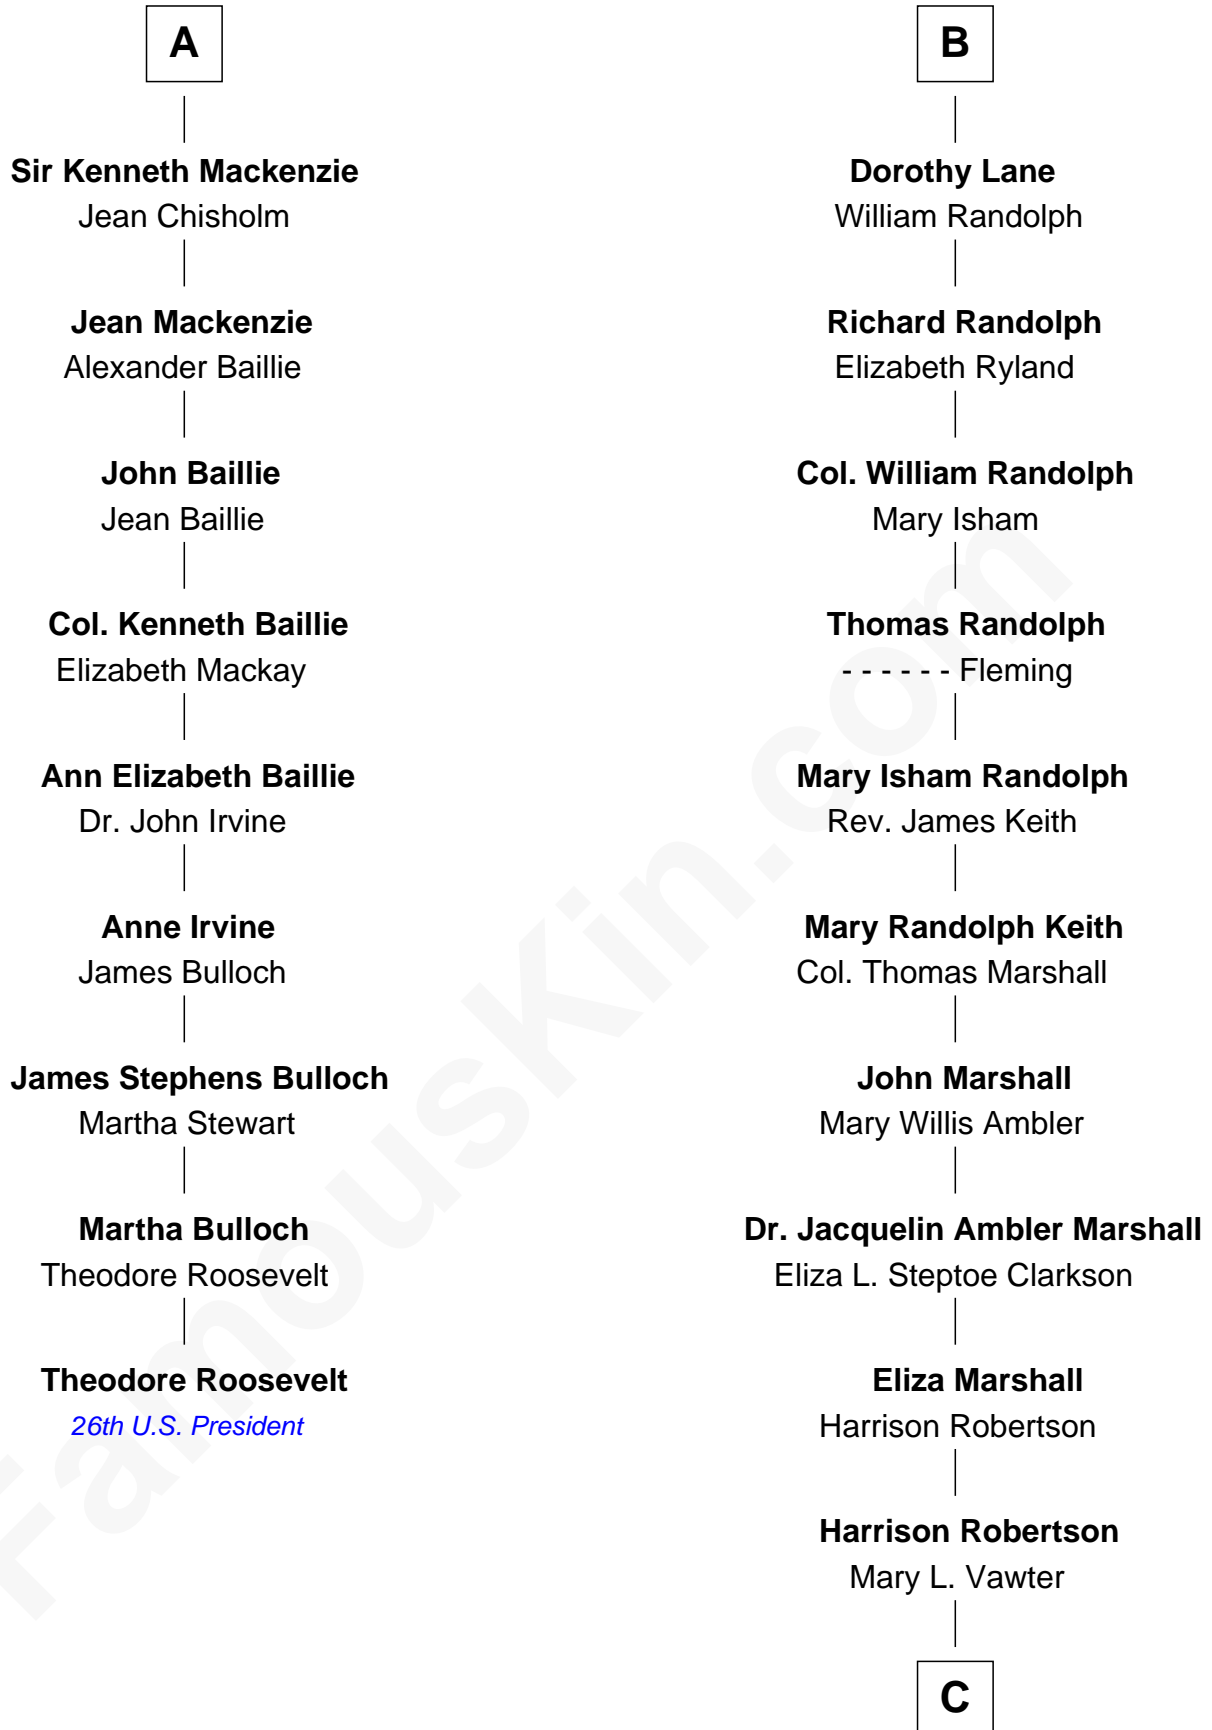

**FamousKin.com**  
**Relationship Chart of**  
**Theodore Roosevelt**  
*26th U.S. President*

15th cousin 4 times removed of  
**Mary Chapin Carpenter**  
*Singer and Songwriter*

**John of Gaunt**  
 Katherine Roet

**C**

**Harrison Marshall Robertson**

Mary MacKenzie

**Mary Bowie Robertson**

Chapin Carpenter

**Mary Chapin Carpenter**

*Singer and Songwriter*

FamousKin.com