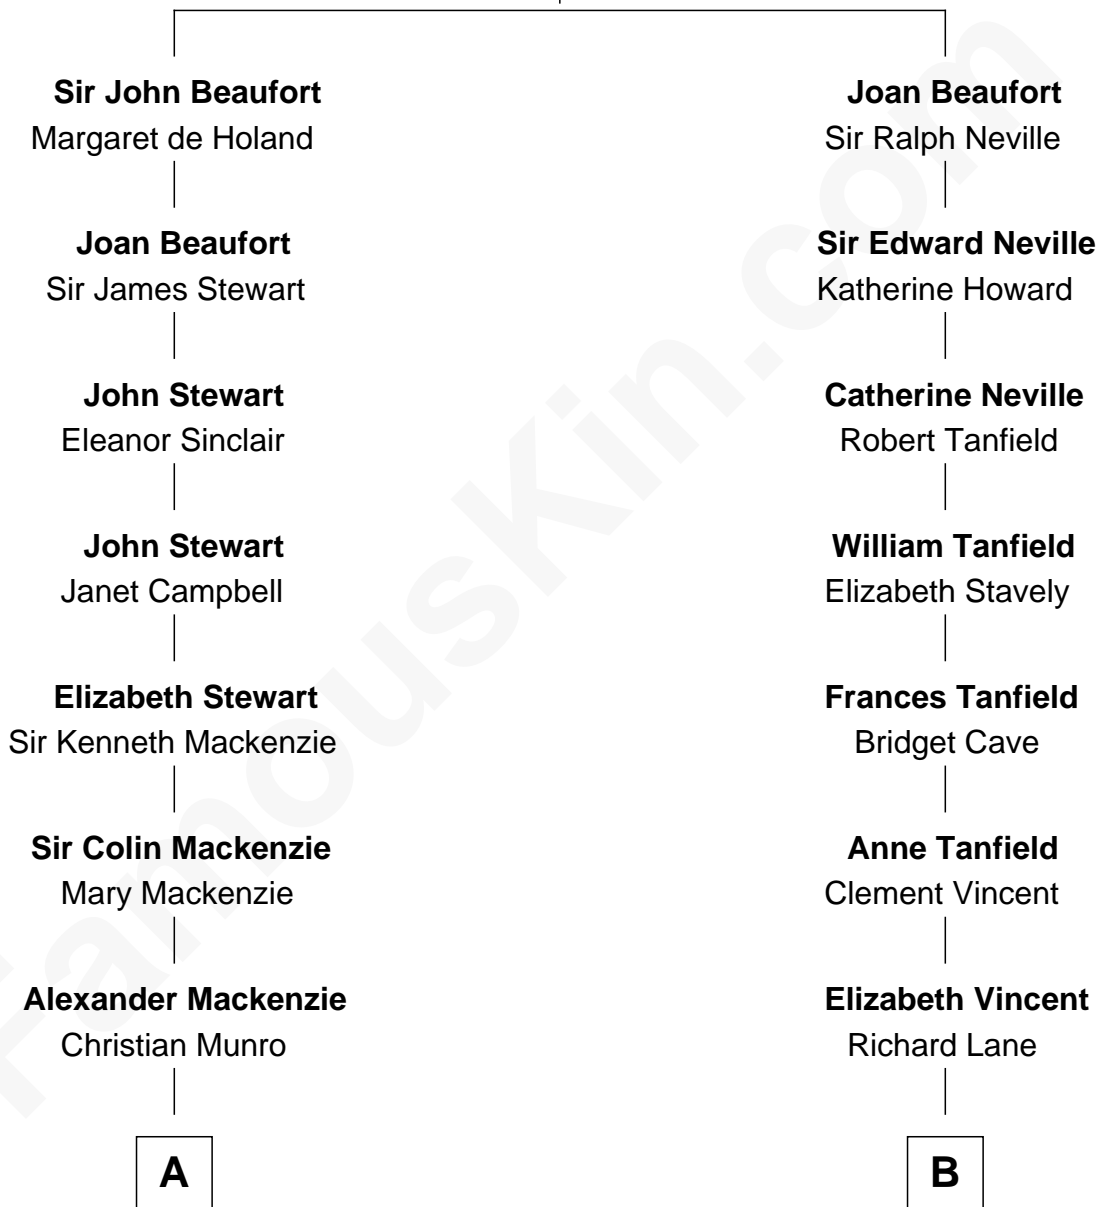

**FamousKin.com**  
**Relationship Chart of**  
**Theodore Roosevelt**  
*26th U.S. President*

15th cousin 4 times removed of  
**Mary Chapin Carpenter**  
*Singer and Songwriter*

**John of Gaunt**  
 Katherine Roet

**C**

**Harrison Marshall Robertson**

Mary MacKenzie

**Mary Bowie Robertson**

Chapin Carpenter

**Mary Chapin Carpenter**

*Singer and Songwriter*

FamousKin.com