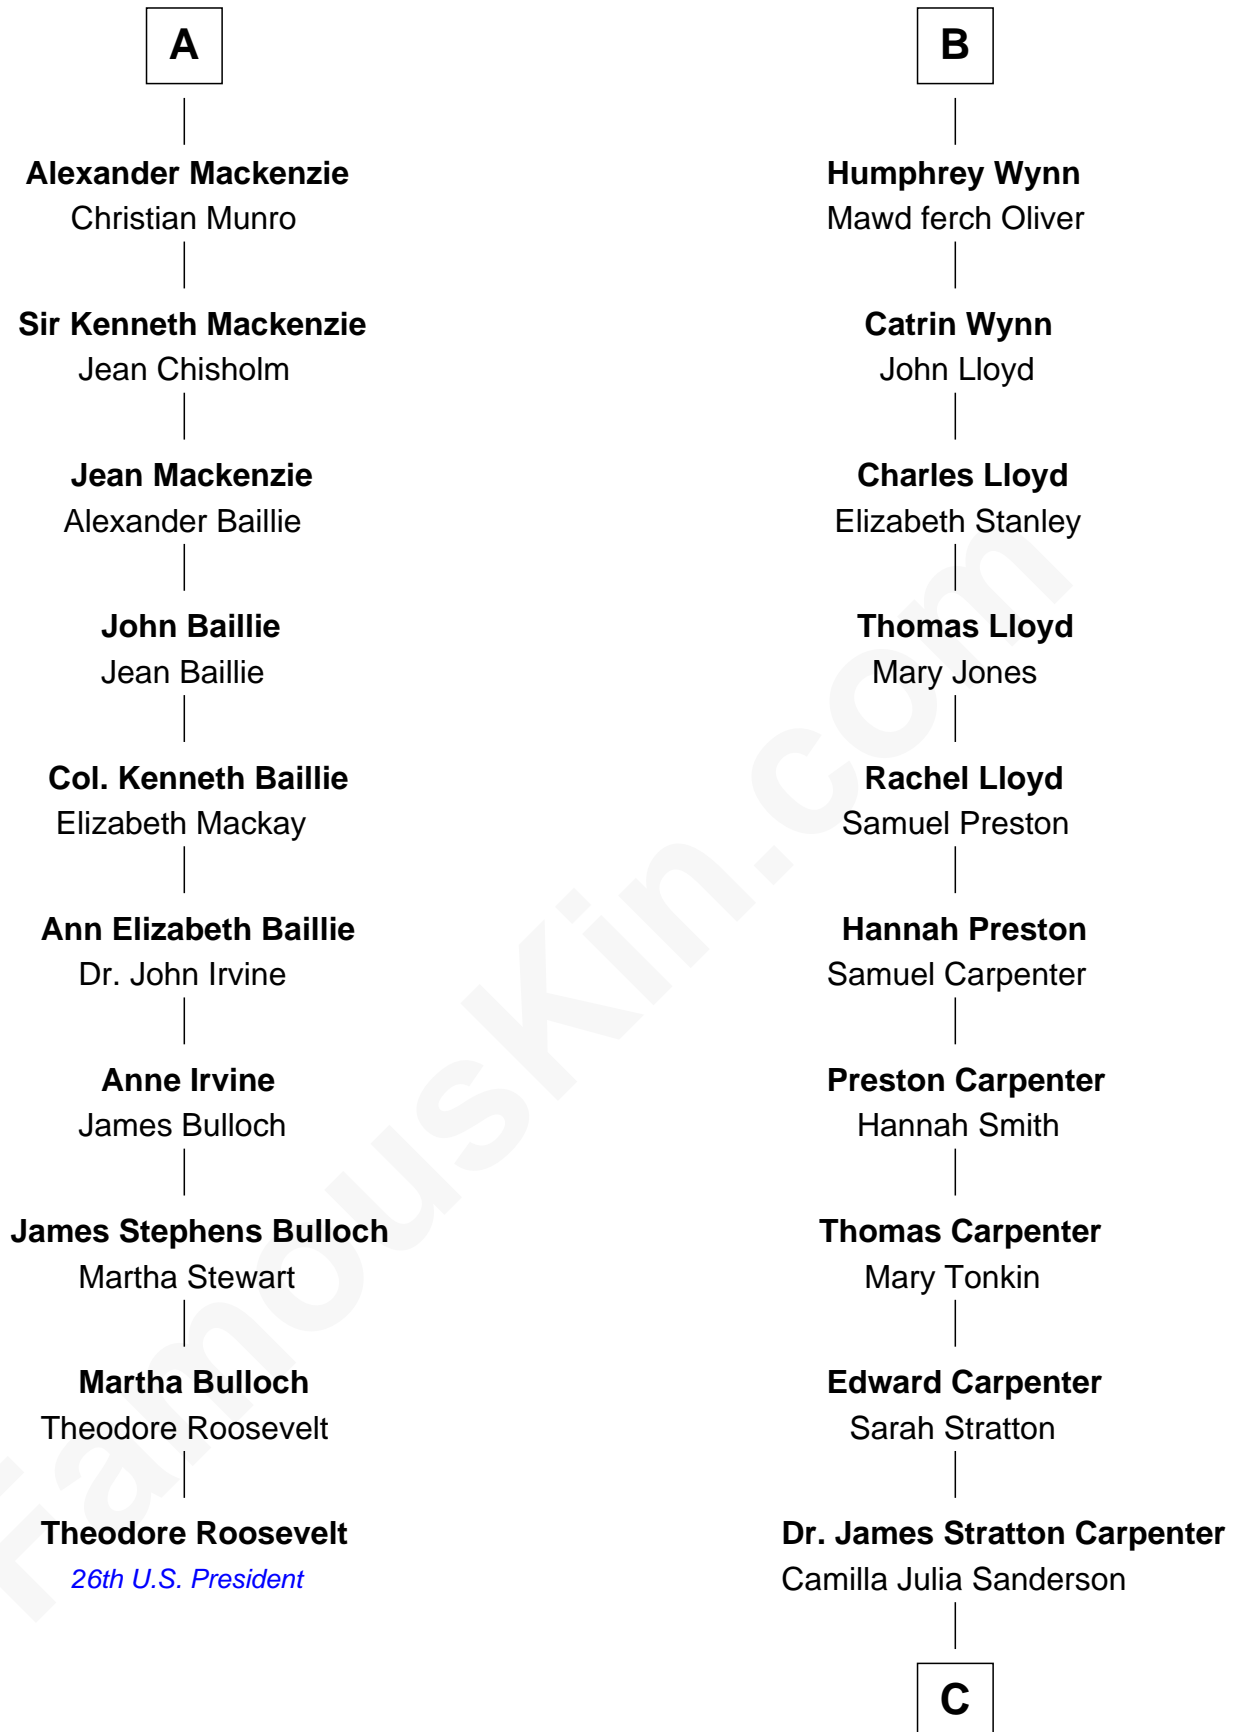

FamousKin.com
Relationship Chart of
Theodore Roosevelt
26th U.S. President

16th cousin 5 times removed of
Mary Chapin Carpenter
Singer and Songwriter

C

Dr. John Thomas Carpenter

Eliza Adelaide Hill

Dr. James Stratton Carpenter