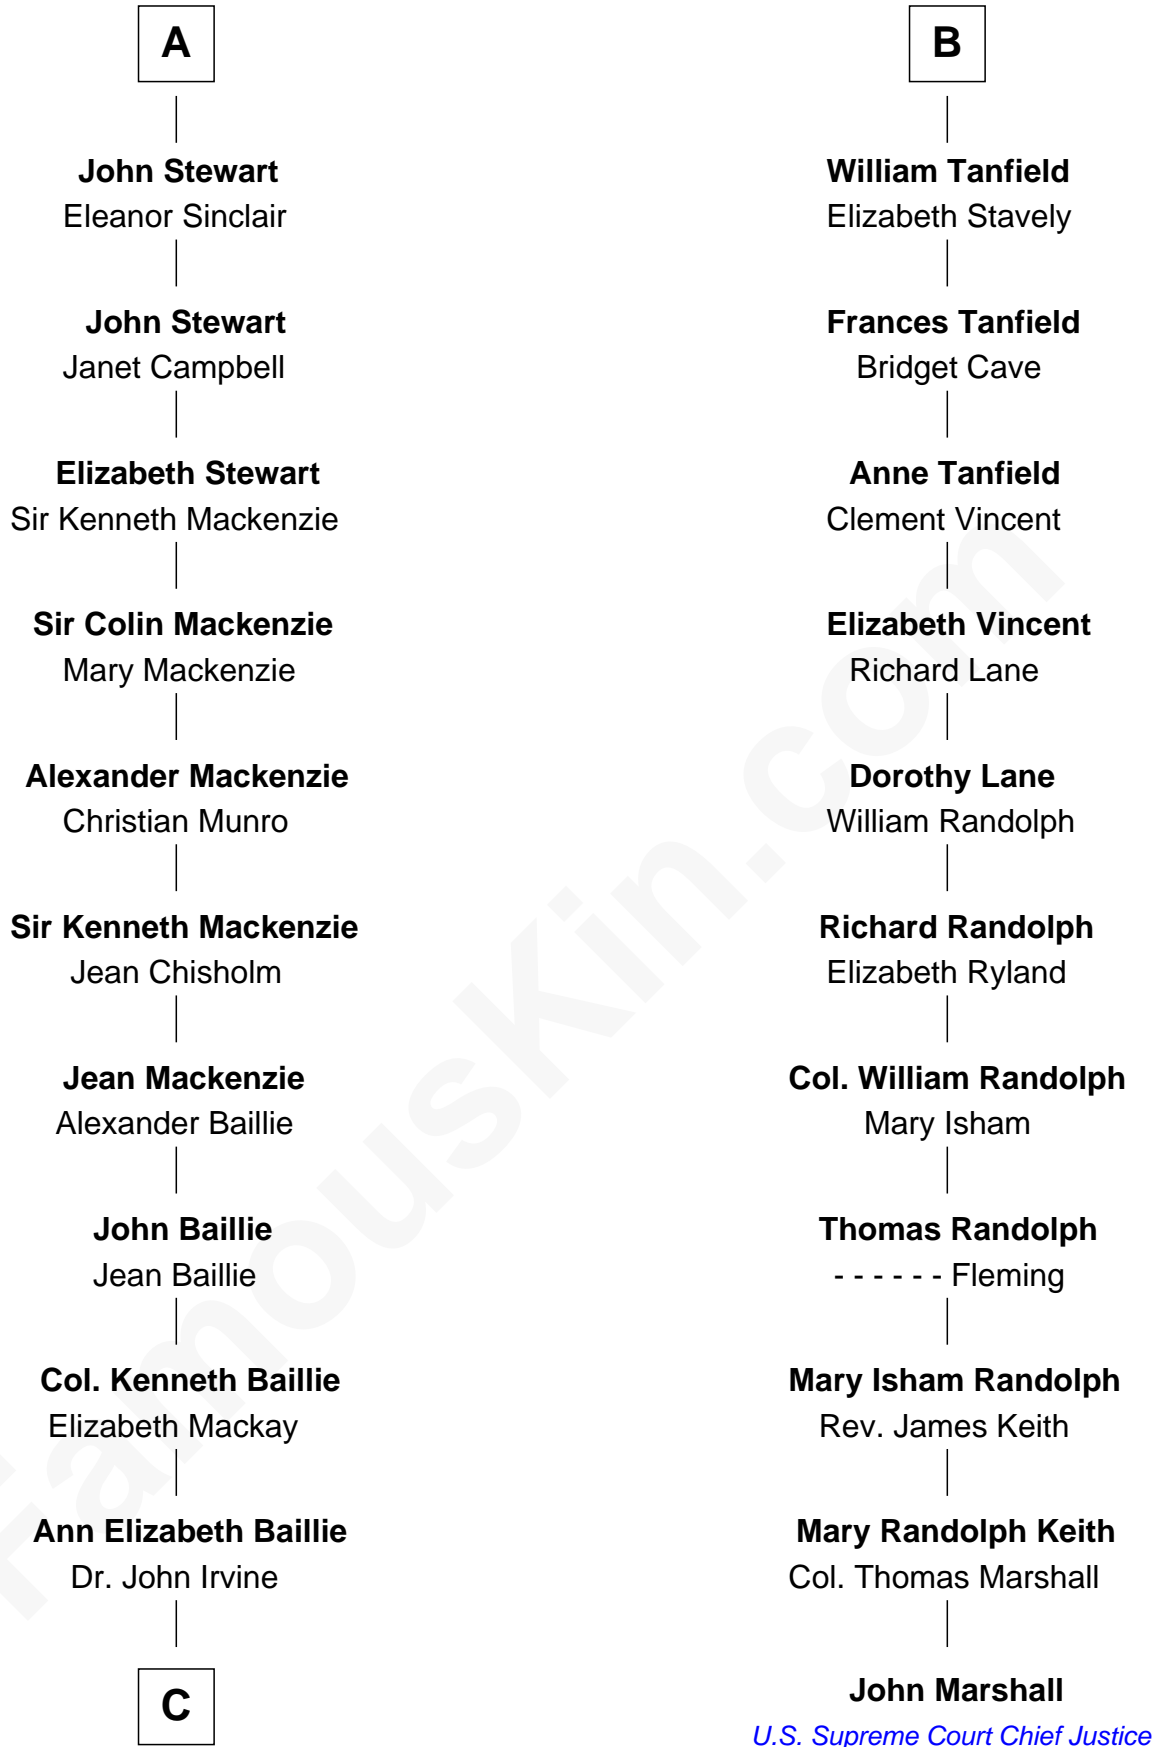

FamousKin.com
Relationship Chart of
Theodore Roosevelt
26th U.S. President

17th cousin 3 times removed of

John Marshall
4th Chief Justice of the U.S. Supreme Court

C

—
Anne Irvine
James Bulloch

—
James Stephens Bulloch
Martha Stewart

—
Martha Bulloch
Theodore Roosevelt

—
Theodore Roosevelt
26th U.S. President

FamousKin.com