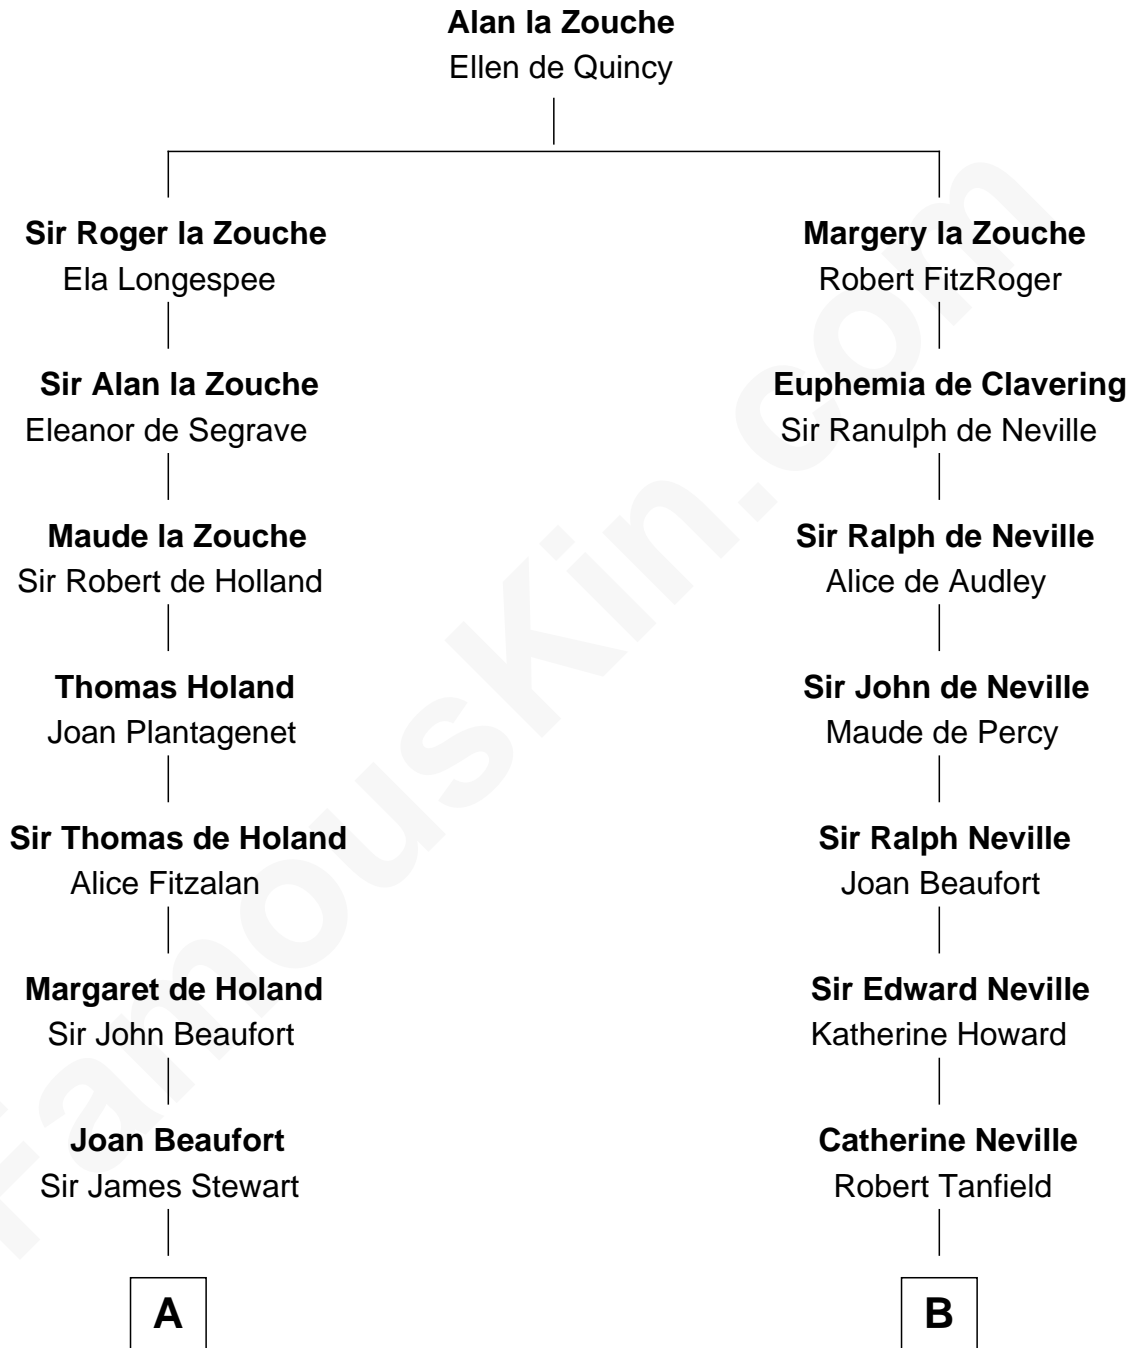

FamousKin.com
Relationship Chart of
Theodore Roosevelt
26th U.S. President

17th cousin 3 times removed of

John Marshall
4th Chief Justice of the U.S. Supreme Court

C

—
Anne Irvine
James Bulloch

—
James Stephens Bulloch
Martha Stewart

—
Martha Bulloch
Theodore Roosevelt

—
Theodore Roosevelt
26th U.S. President

FamousKin.com