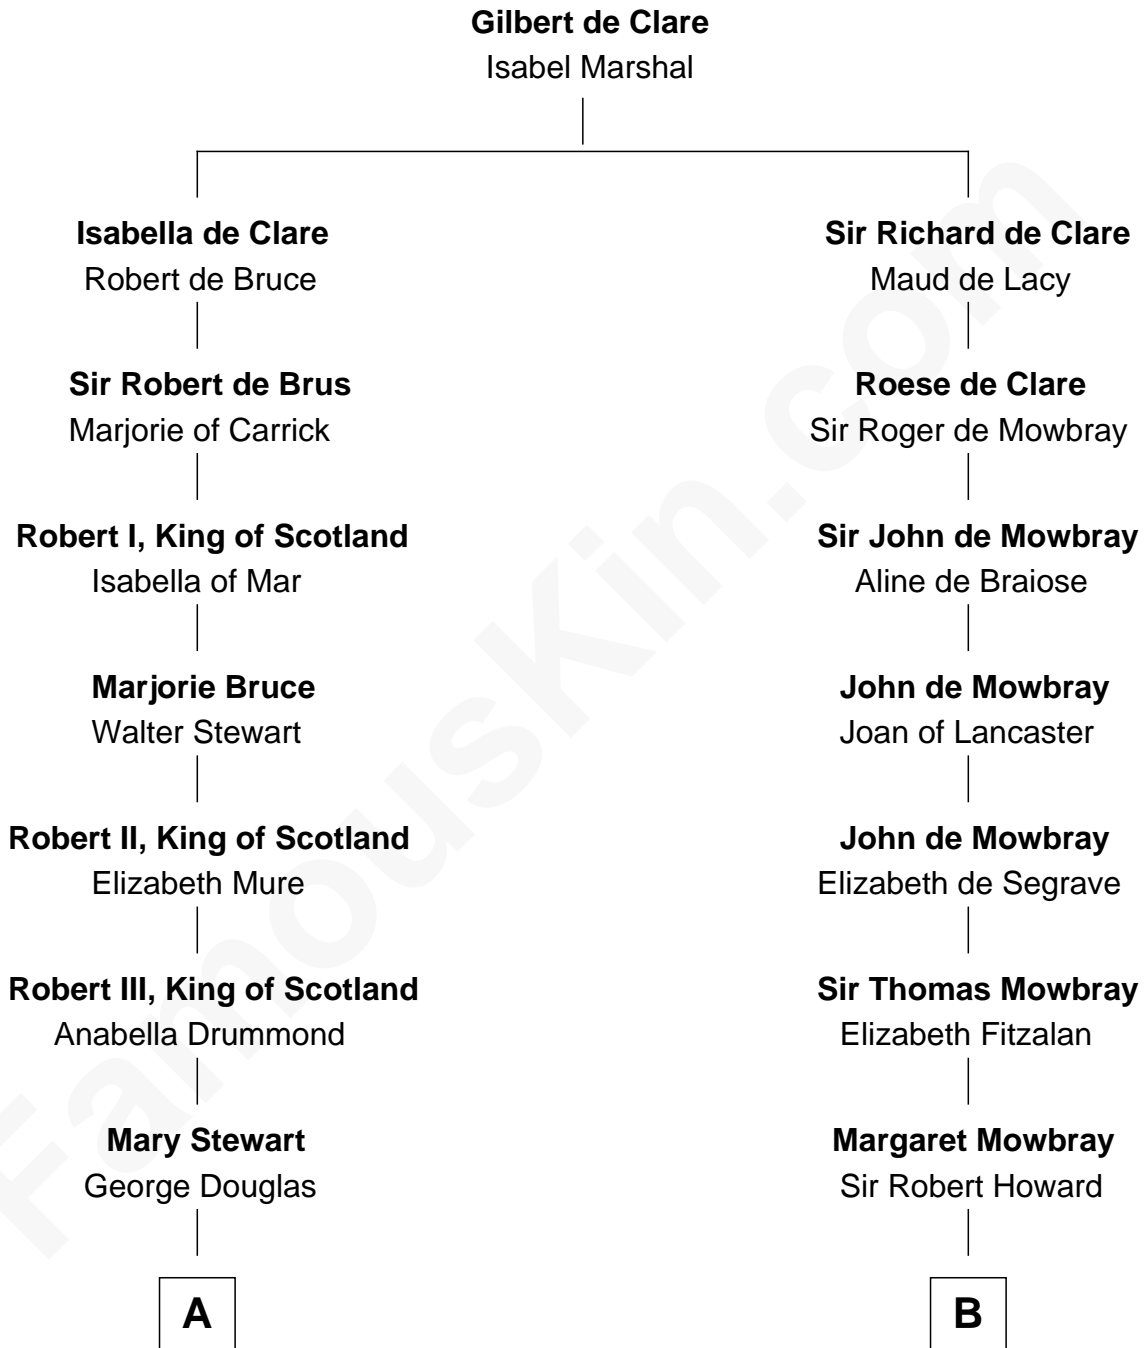

**FamousKin.com**  
**Relationship Chart of**  
**Theodore Roosevelt**  
*26th U.S. President*

19th cousin 1 time removed of

**John Marshall**  
*4th Chief Justice of the U.S. Supreme Court*

**C**

**Anne Irvine**  
James Bulloch

**James Stephens Bulloch**  
Martha Stewart

**Martha Bulloch**  
Theodore Roosevelt

**Theodore Roosevelt**  
*26th U.S. President*

**D**

**Mary Isham Randolph**  
Rev. James Keith

**Mary Randolph Keith**  
Col. Thomas Marshall

**John Marshall**  
*U.S. Supreme Court Chief Justice*

FamousKin.com