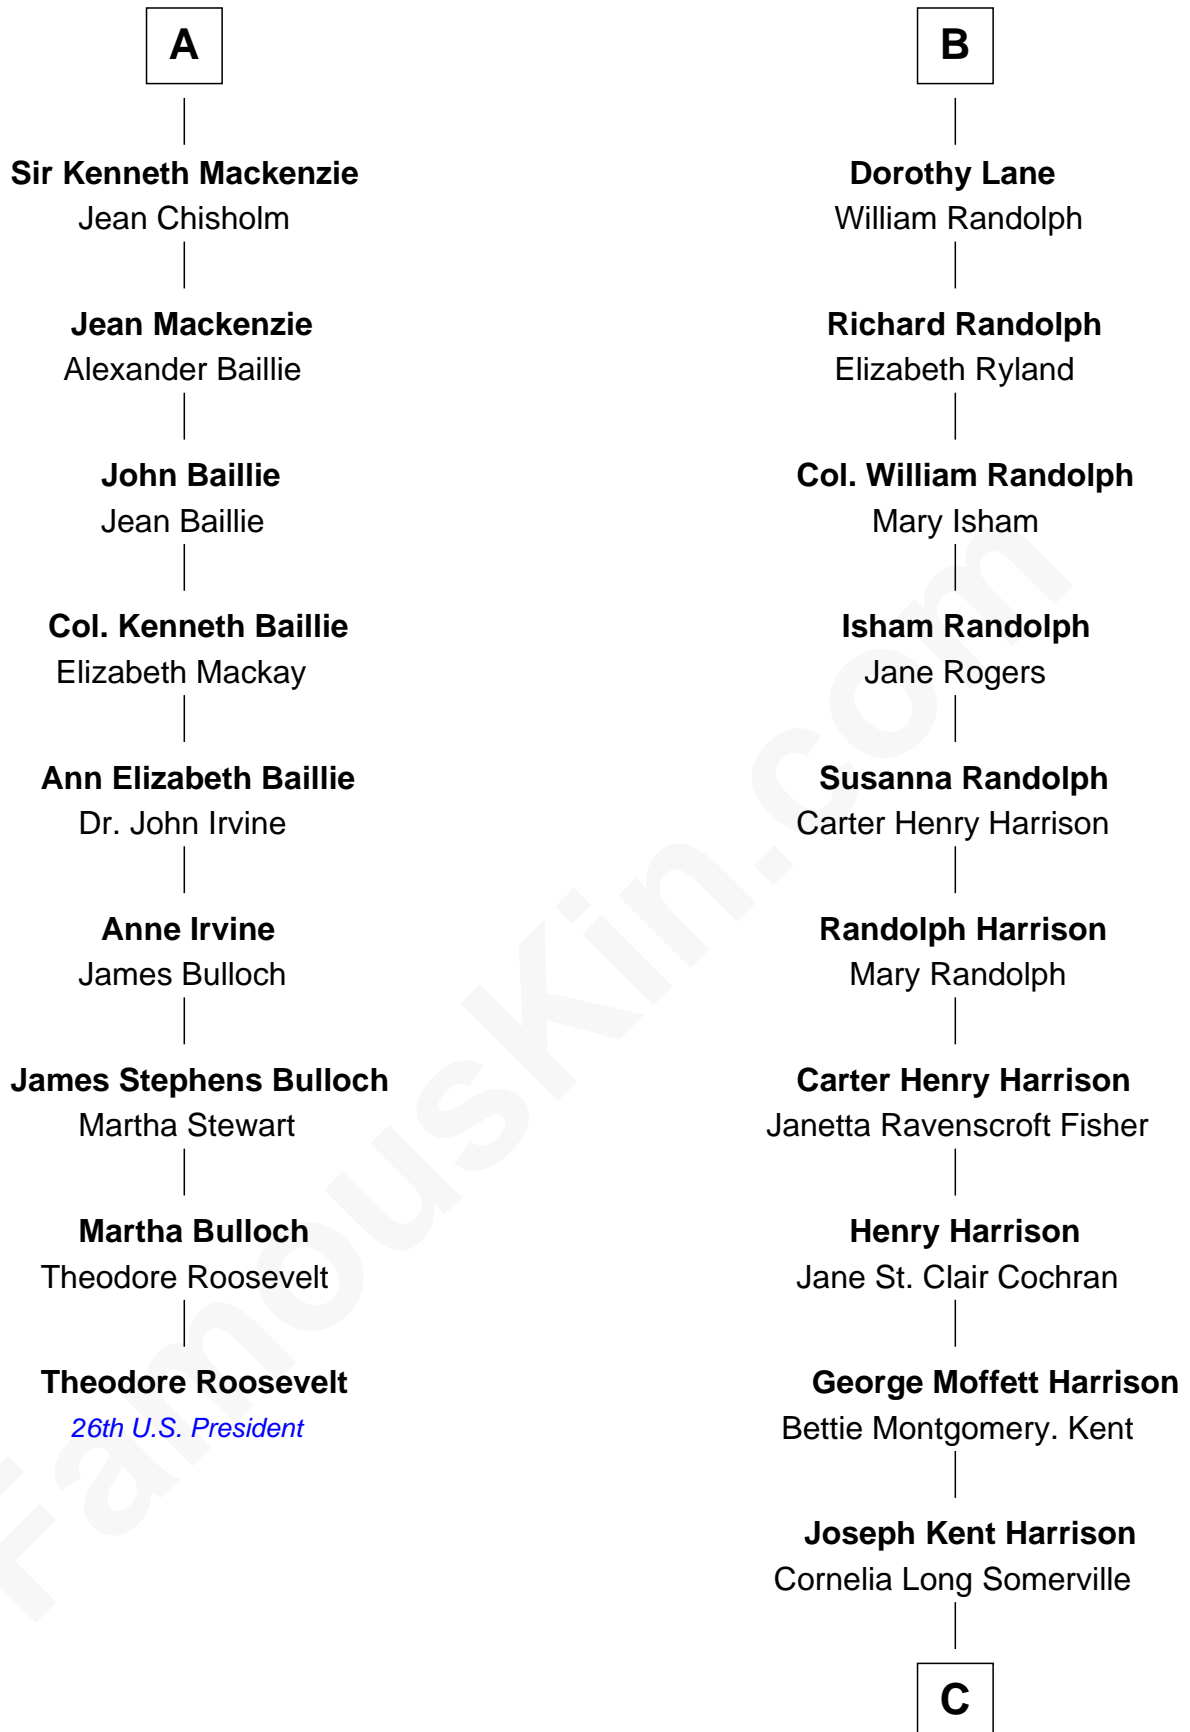

FamousKin.com
Relationship Chart of
Theodore Roosevelt
26th U.S. President

15th cousin 4 times removed of
Edward Norton
Movie Actor

John of Gaunt
 Katherine Roet

C

Betty Kent Harrison
Edward Mower Norton

Edward Mower Norton
Lydia Robinson Rouse

Edward Norton
Movie Actor

FamousKin.com