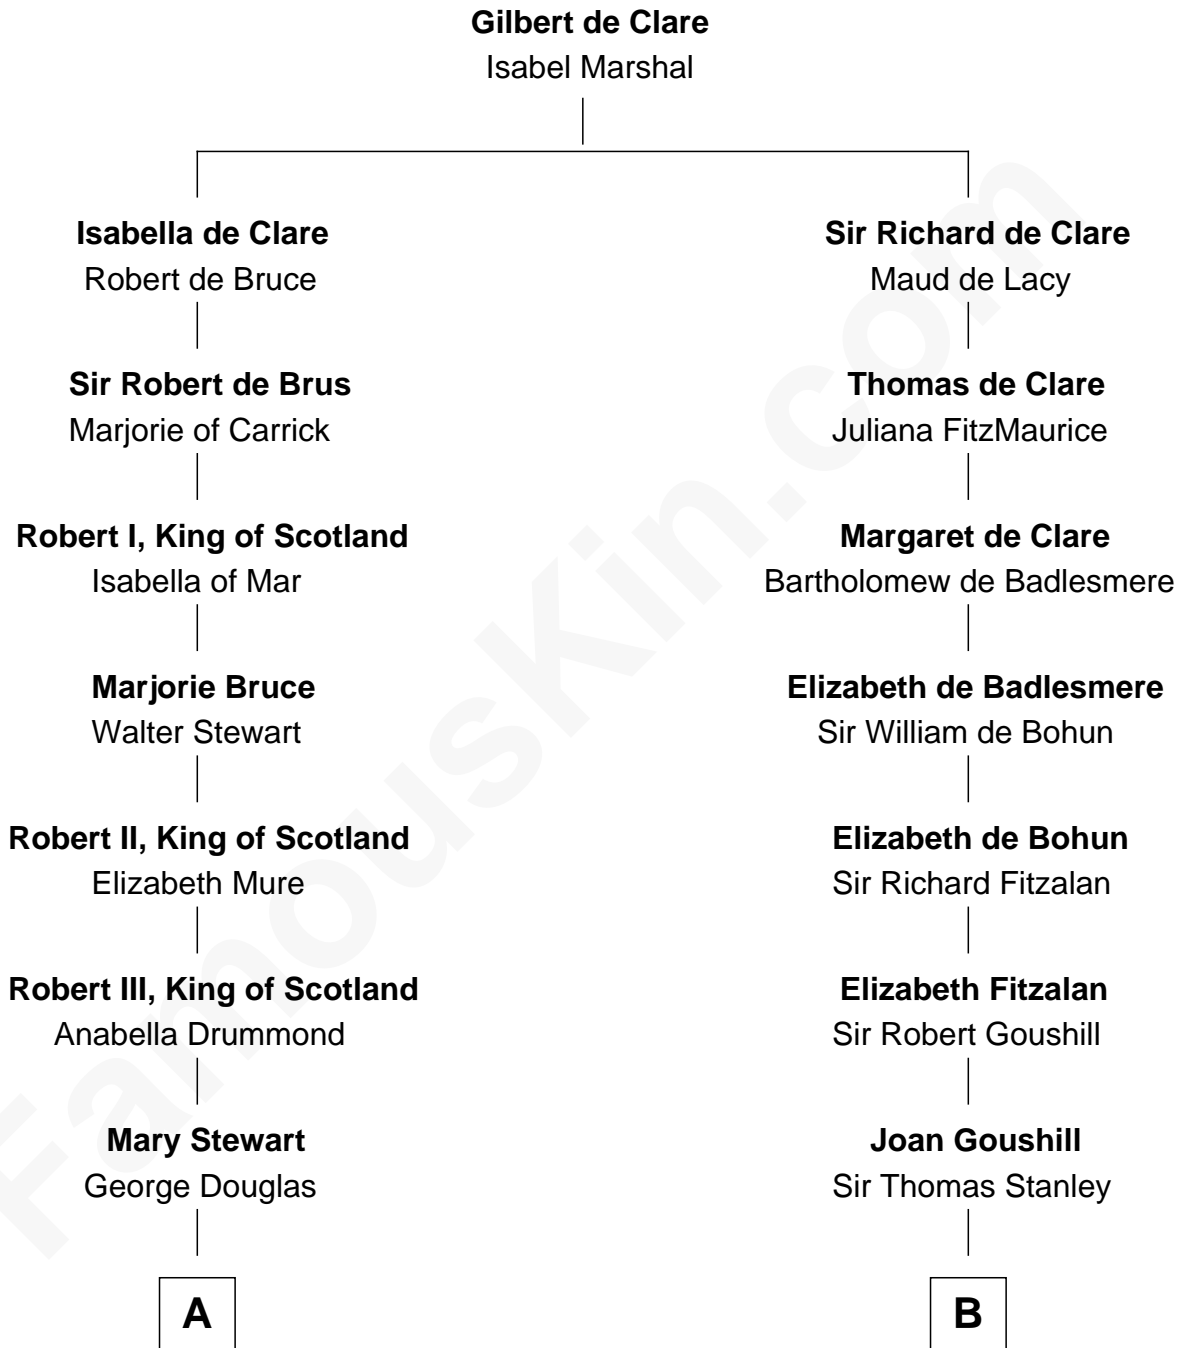

FamousKin.com
Relationship Chart of
Theodore Roosevelt
26th U.S. President

19th cousin 1 time removed of
Oliver Wendell Holmes, Sr.
American "Fireside" Poet

A

Elizabeth Douglas
Sir Alexander Forbes

Elizabeth Forbes
Alexander Irvine

Sir Alexander Irvine
Janet Keith

Alexander Irvine
Janet Allardice

Alexander Irvine
Elizabeth Ogilvie

Gilbert Irvine
Jean of Menzies

John Irvine
of Fortrie Irvine

Robert Irvine
Margaret Coutts

Charles Irvine
Euphemia Douglass