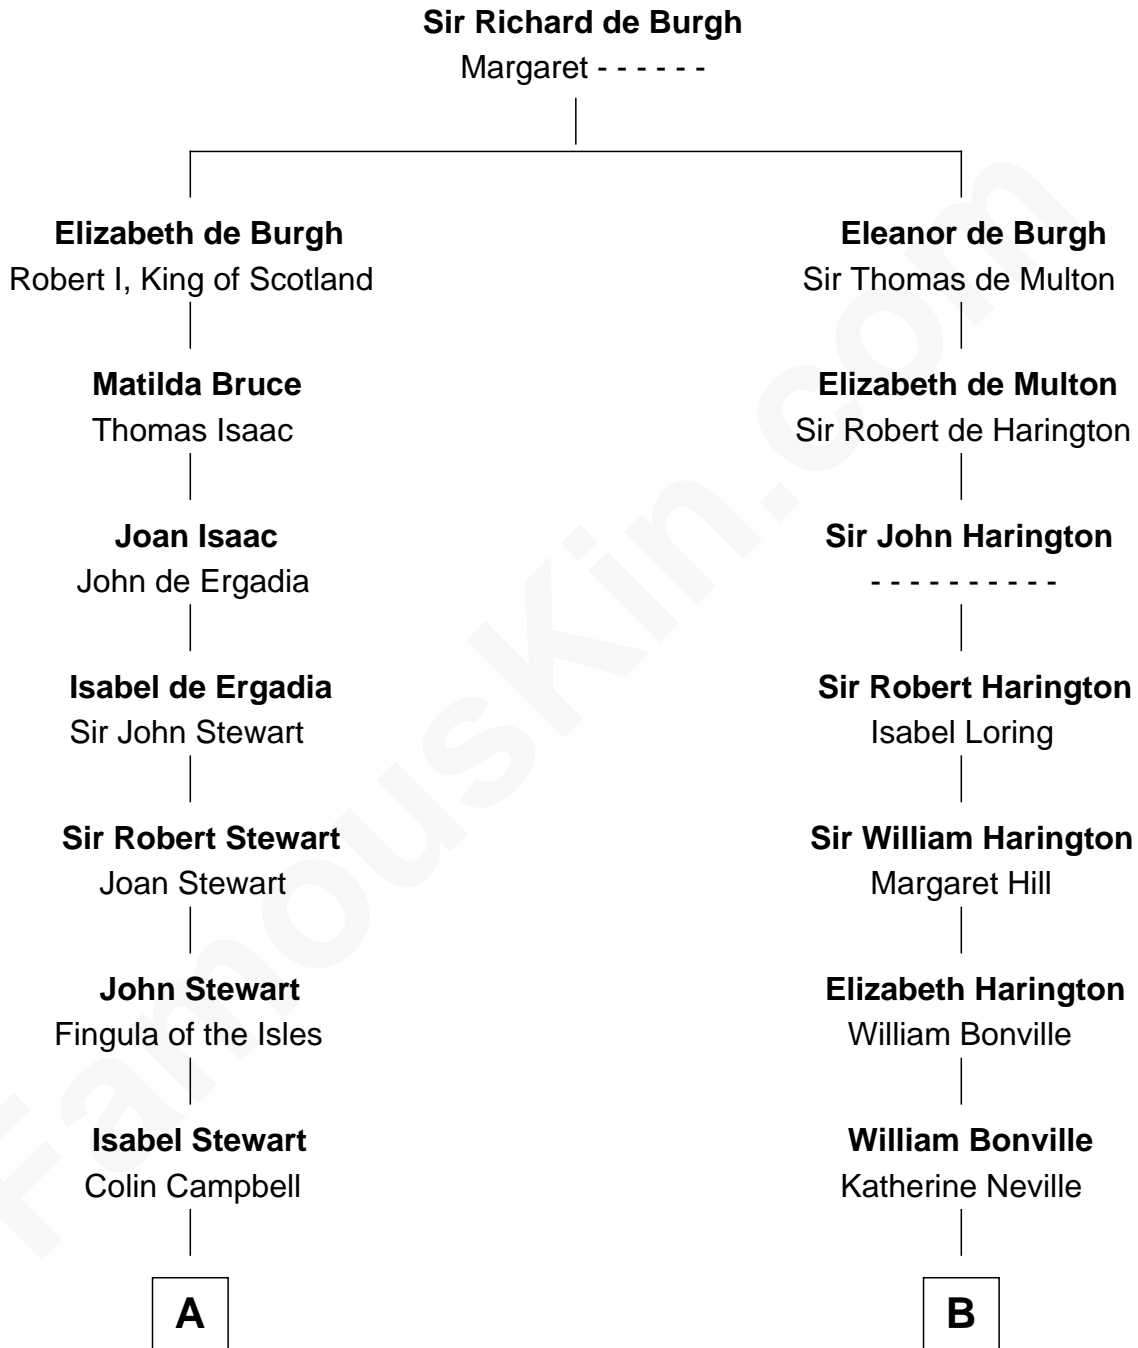

FamousKin.com
Relationship Chart of
Theodore Roosevelt
26th U.S. President

18th cousin 2 times removed of
Oliver Wendell Holmes, Sr.
American "Fireside" Poet

C

Anne Irvine
James Bulloch

James Stephens Bulloch
Martha Stewart

Martha Bulloch
Theodore Roosevelt

Theodore Roosevelt
26th U.S. President

D

Sarah Wendell
Rev. Abiel Holmes

Oliver Wendell Holmes, Sr.
American "Fireside" Poet

FamousKin.com