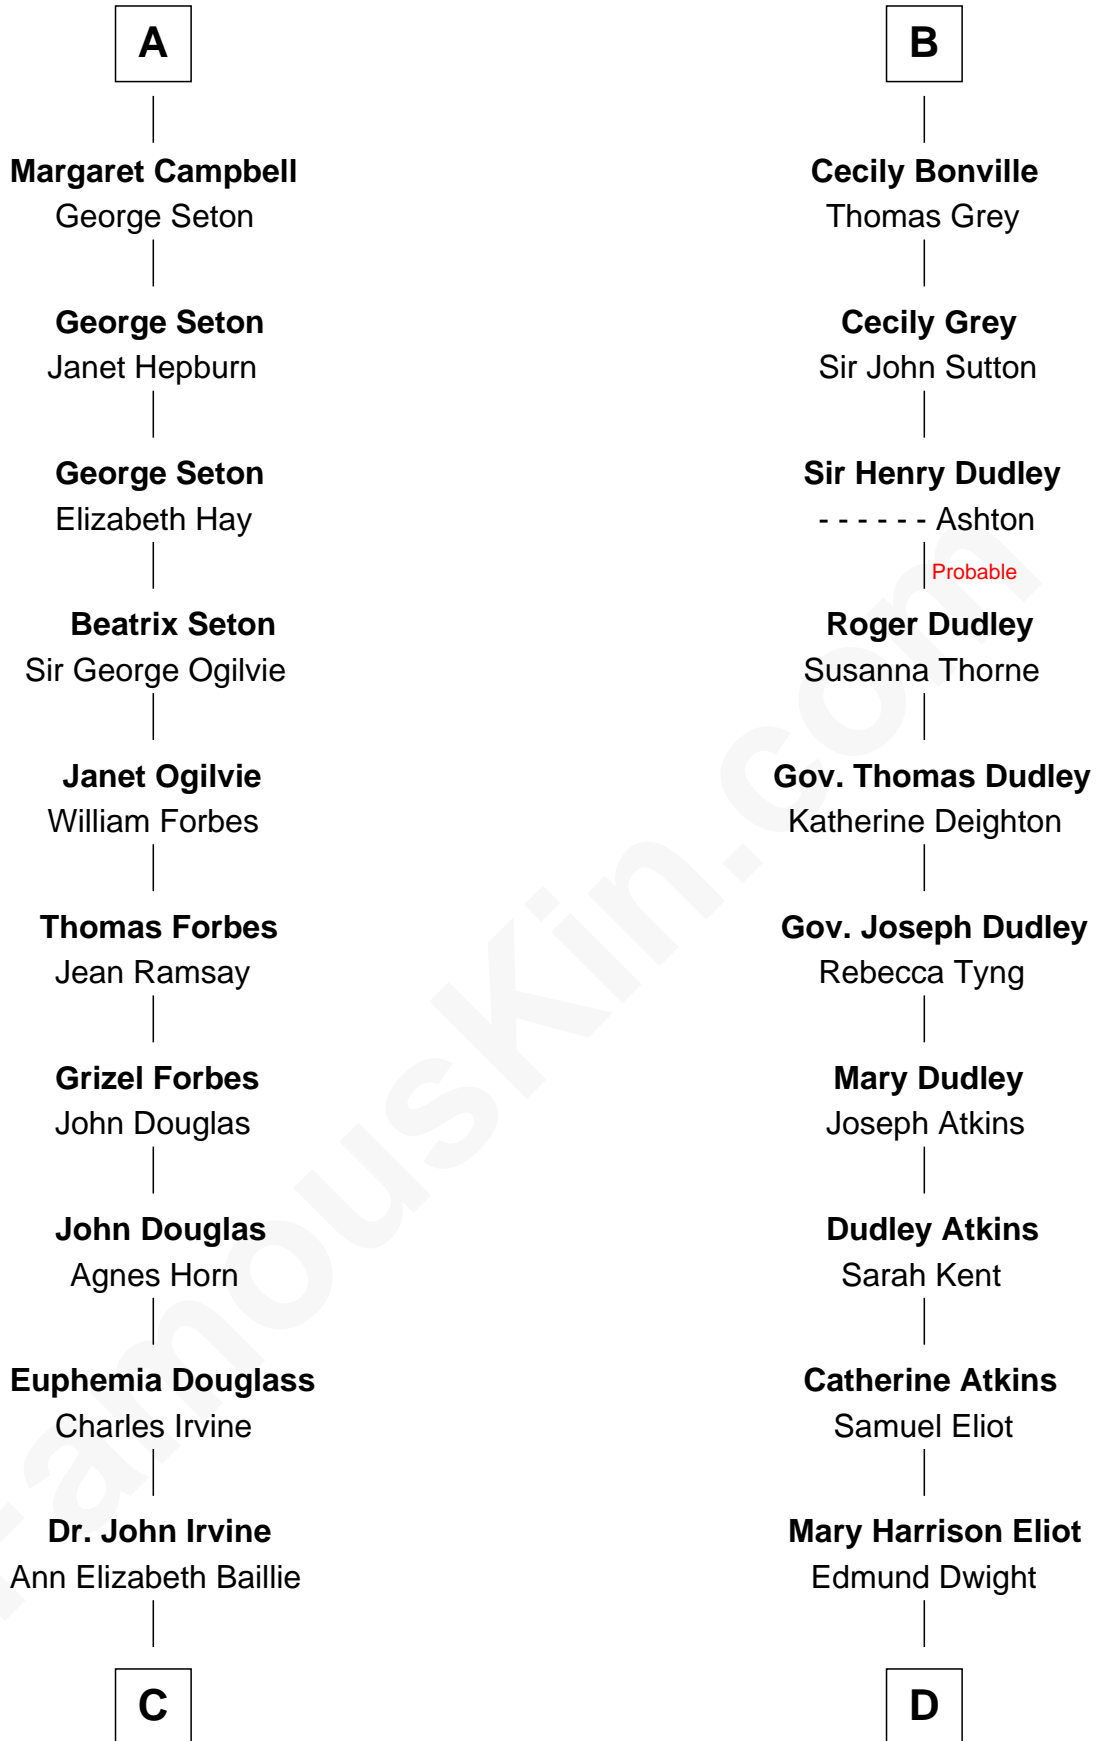

FamousKin.com Relationship Chart of

Theodore Roosevelt

26th U.S. President

20th cousin of

Endicott Peabody

62nd Governor of Massachusetts

Sir Richard de Burgh

Margaret - - - - -

Elizabeth de Burgh
Robert I, King of Scotland

Matilda Bruce
Thomas Isaac

Joan Isaac
John de Ergadia

Isabel de Ergadia
Sir John Stewart

Sir Robert Stewart
Joan Stewart

John Stewart
Fingula of the Isles

Isabel Stewart
Colin Campbell

A

Eleanor de Burgh
Sir Thomas de Multon

Elizabeth de Multon
Sir Robert de Harington

Sir John Harington
- - - - -

Sir Robert Harington
Isabel Loring

Sir William Harington
Margaret Hill

Elizabeth Harington
William Bonville

William Bonville
Katherine Neville

B

C

Anne Irvine
James Bulloch

James Stephens Bulloch
Martha Stewart

Martha Bulloch
Theodore Roosevelt

Theodore Roosevelt
26th U.S. President

D