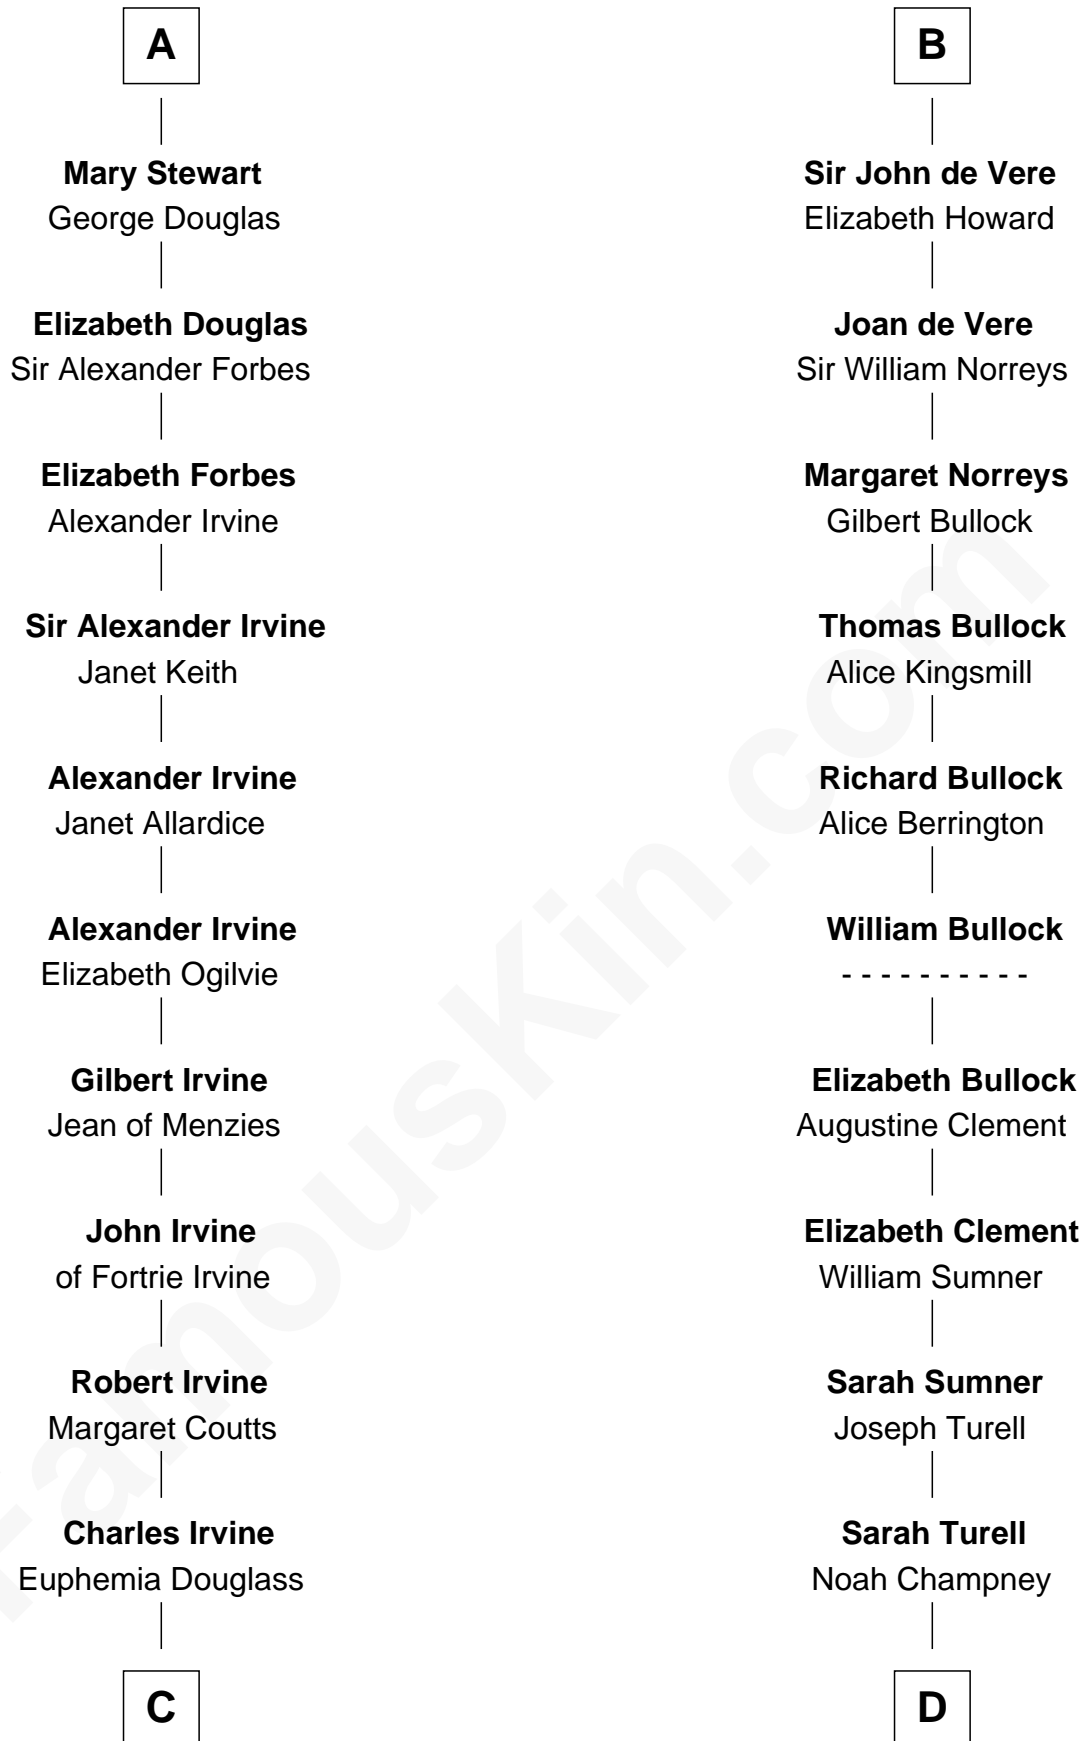

FamousKin.com
Relationship Chart of
Theodore Roosevelt
26th U.S. President

20th cousin 1 time removed of
James Russell Lowell
American "Fireside" Poet

C

Dr. John Irvine
Ann Elizabeth Baillie

Anne Irvine
James Bulloch

James Stephens Bulloch
Martha Stewart

Martha Bulloch
Theodore Roosevelt

Theodore Roosevelt
26th U.S. President

D

Sarah Champney
Rev. John Lowell

John Lowell
Rebecca Russell

Rev. Charles Lowell
Harriet Brackett Spence