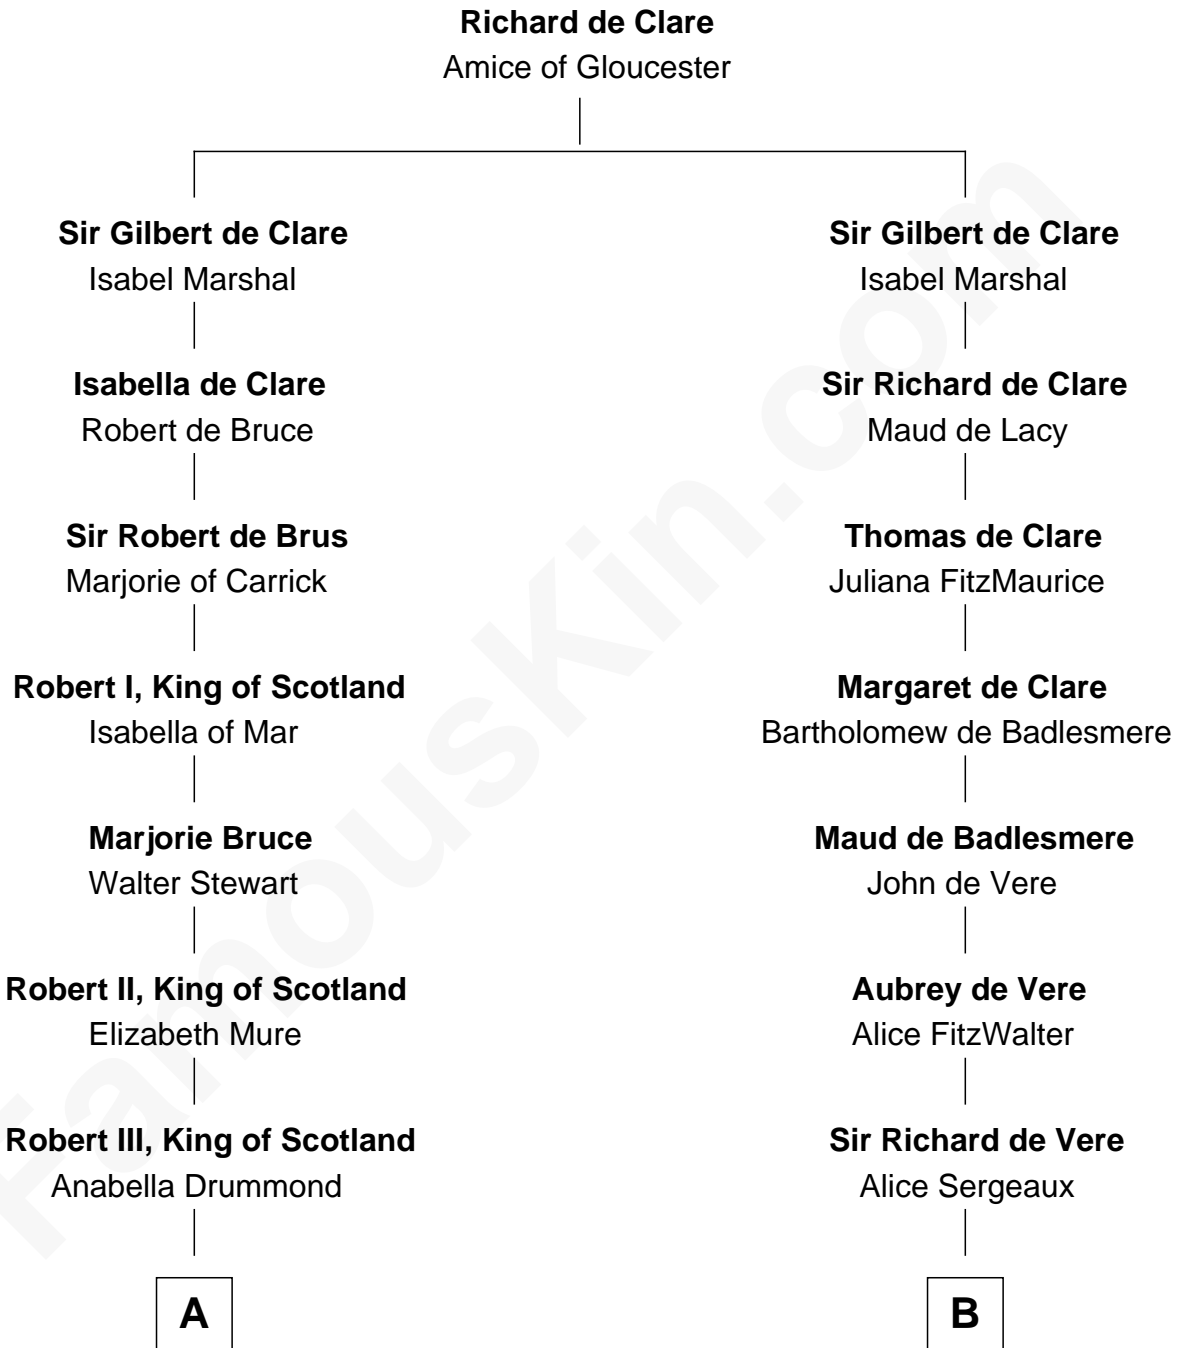

FamousKin.com
Relationship Chart of
Theodore Roosevelt
26th U.S. President

20th cousin 1 time removed of
James Russell Lowell
American "Fireside" Poet

C

Dr. John Irvine
Ann Elizabeth Baillie

Anne Irvine
James Bulloch

James Stephens Bulloch
Martha Stewart

Martha Bulloch
Theodore Roosevelt

Theodore Roosevelt
26th U.S. President

D

Sarah Champney
Rev. John Lowell

John Lowell
Rebecca Russell

Rev. Charles Lowell
Harriet Brackett Spence