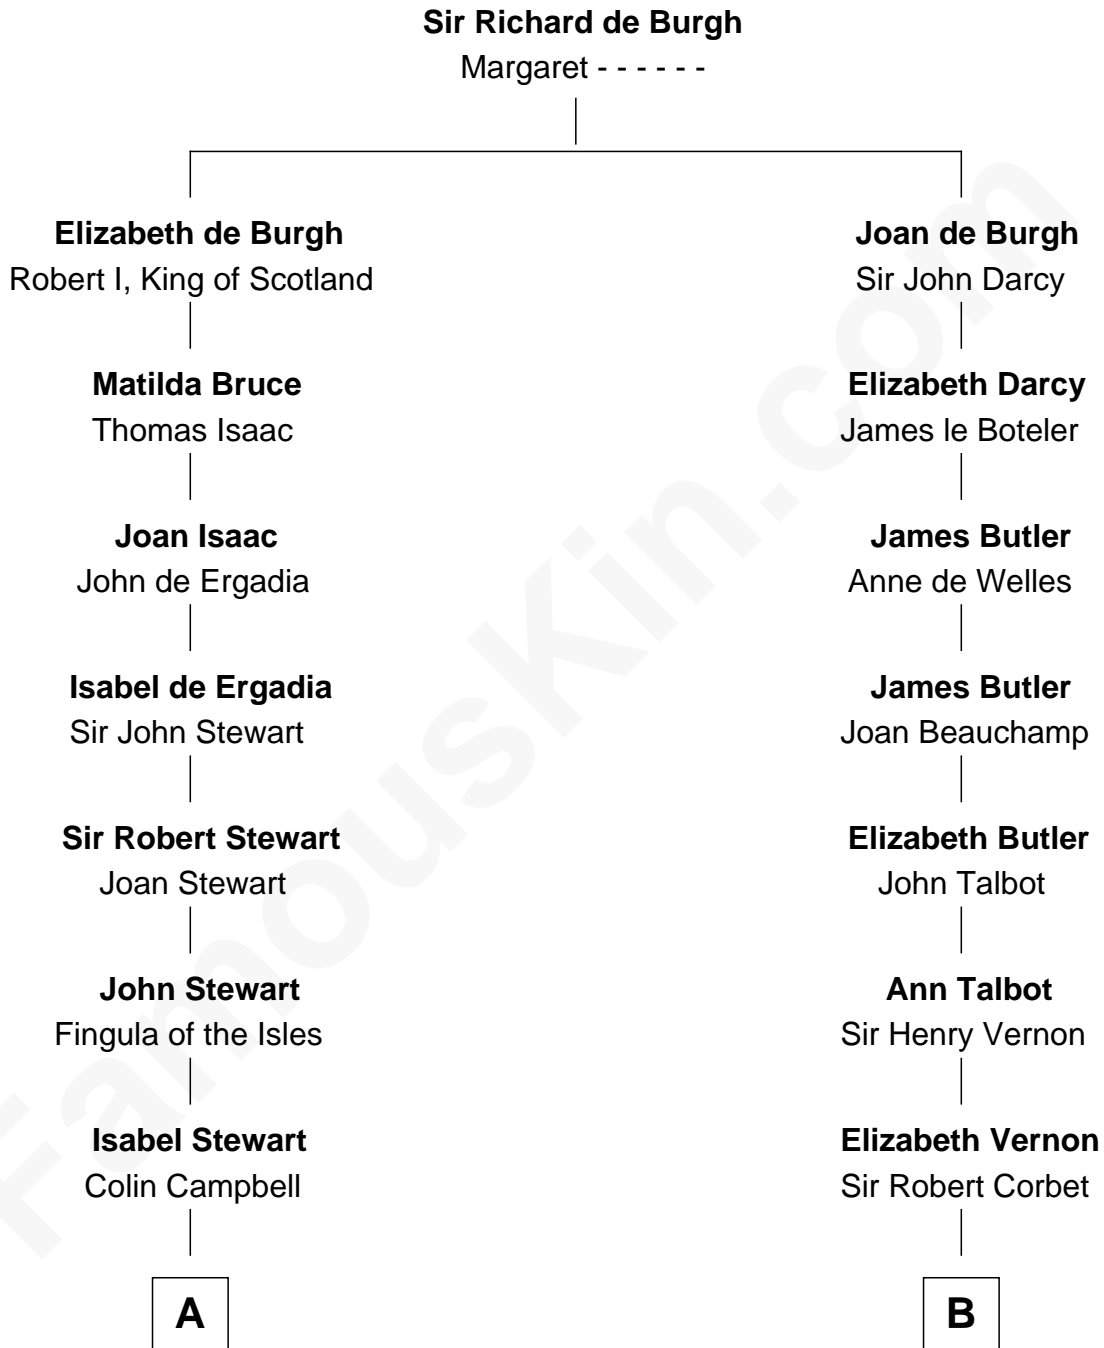

FamousKin.com
Relationship Chart of
Theodore Roosevelt
26th U.S. President

17th cousin 3 times removed of
James Russell Lowell
American "Fireside" Poet

C

—
Anne Irvine
James Bulloch

—
James Stephens Bulloch
Martha Stewart

—
Martha Bulloch
Theodore Roosevelt

—
Theodore Roosevelt
26th U.S. President

FamousKin.com