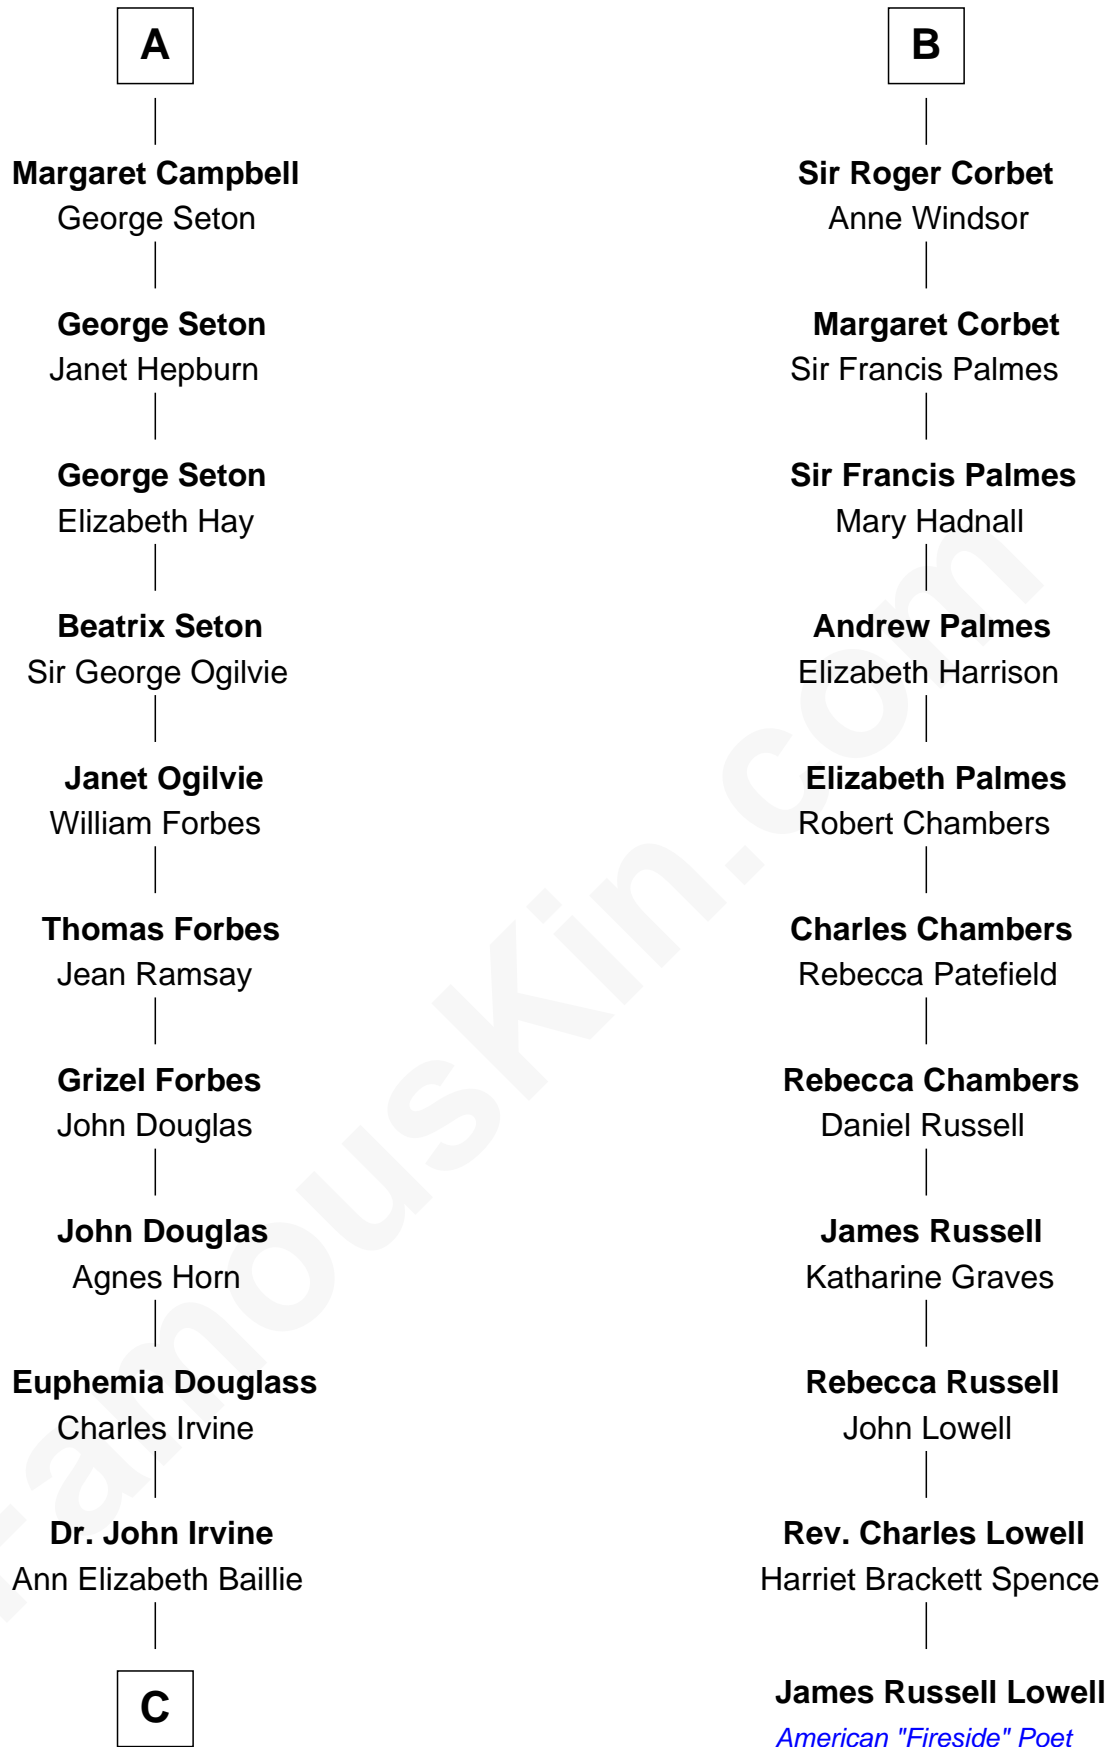

FamousKin.com
Relationship Chart of
Theodore Roosevelt
26th U.S. President

17th cousin 3 times removed of
James Russell Lowell
American "Fireside" Poet

C

—
Anne Irvine
James Bulloch

—
James Stephens Bulloch
Martha Stewart

—
Martha Bulloch
Theodore Roosevelt

—
Theodore Roosevelt
26th U.S. President

FamousKin.com