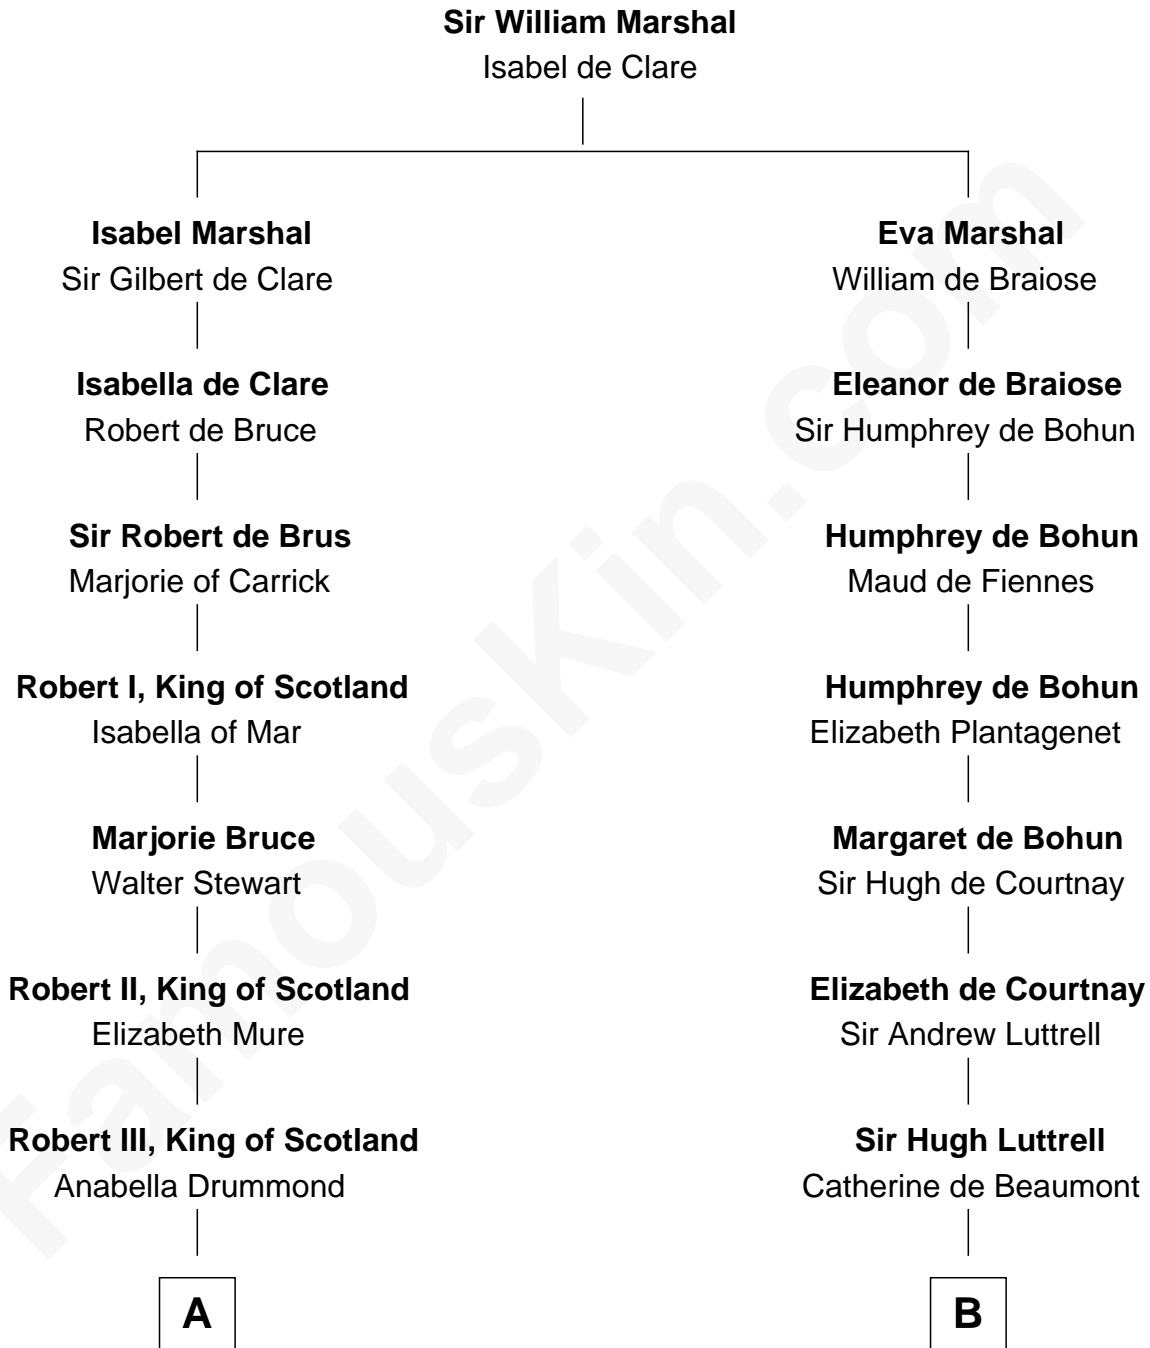

**FamousKin.com**  
**Relationship Chart of**  
**Theodore Roosevelt**  
*26th U.S. President*

20th cousin 1 time removed of  
**James Russell Lowell**  
*American "Fireside" Poet*

**C**

**Dr. John Irvine**  
Ann Elizabeth Baillie

**Anne Irvine**  
James Bulloch

**James Stephens Bulloch**  
Martha Stewart

**Martha Bulloch**  
Theodore Roosevelt

**Theodore Roosevelt**  
*26th U.S. President*

**D**

**Rev. John Lowell**  
Sarah Champney