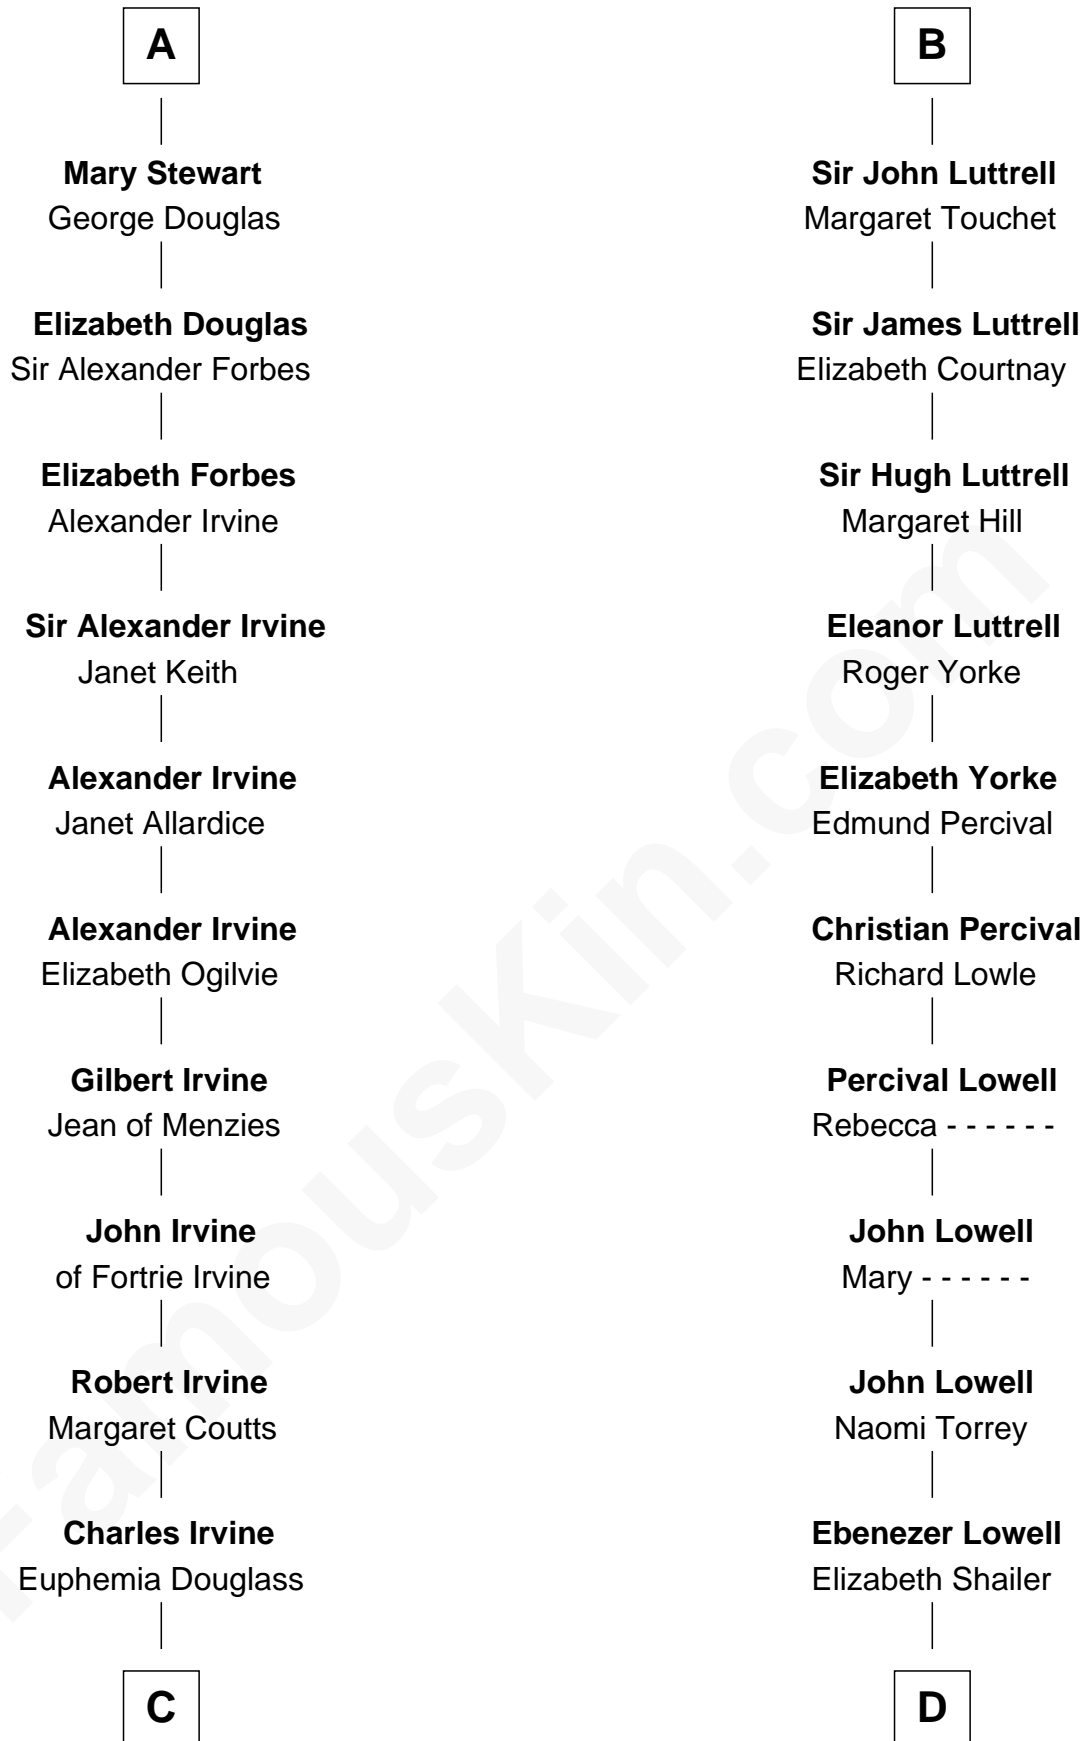

**FamousKin.com**  
**Relationship Chart of**  
**Theodore Roosevelt**  
*26th U.S. President*

20th cousin 1 time removed of  
**James Russell Lowell**  
*American "Fireside" Poet*

**C**

**Dr. John Irvine**  
Ann Elizabeth Baillie

**Anne Irvine**  
James Bulloch

**James Stephens Bulloch**  
Martha Stewart

**Martha Bulloch**  
Theodore Roosevelt

**Theodore Roosevelt**  
*26th U.S. President*

**D**

**Rev. John Lowell**  
Sarah Champney