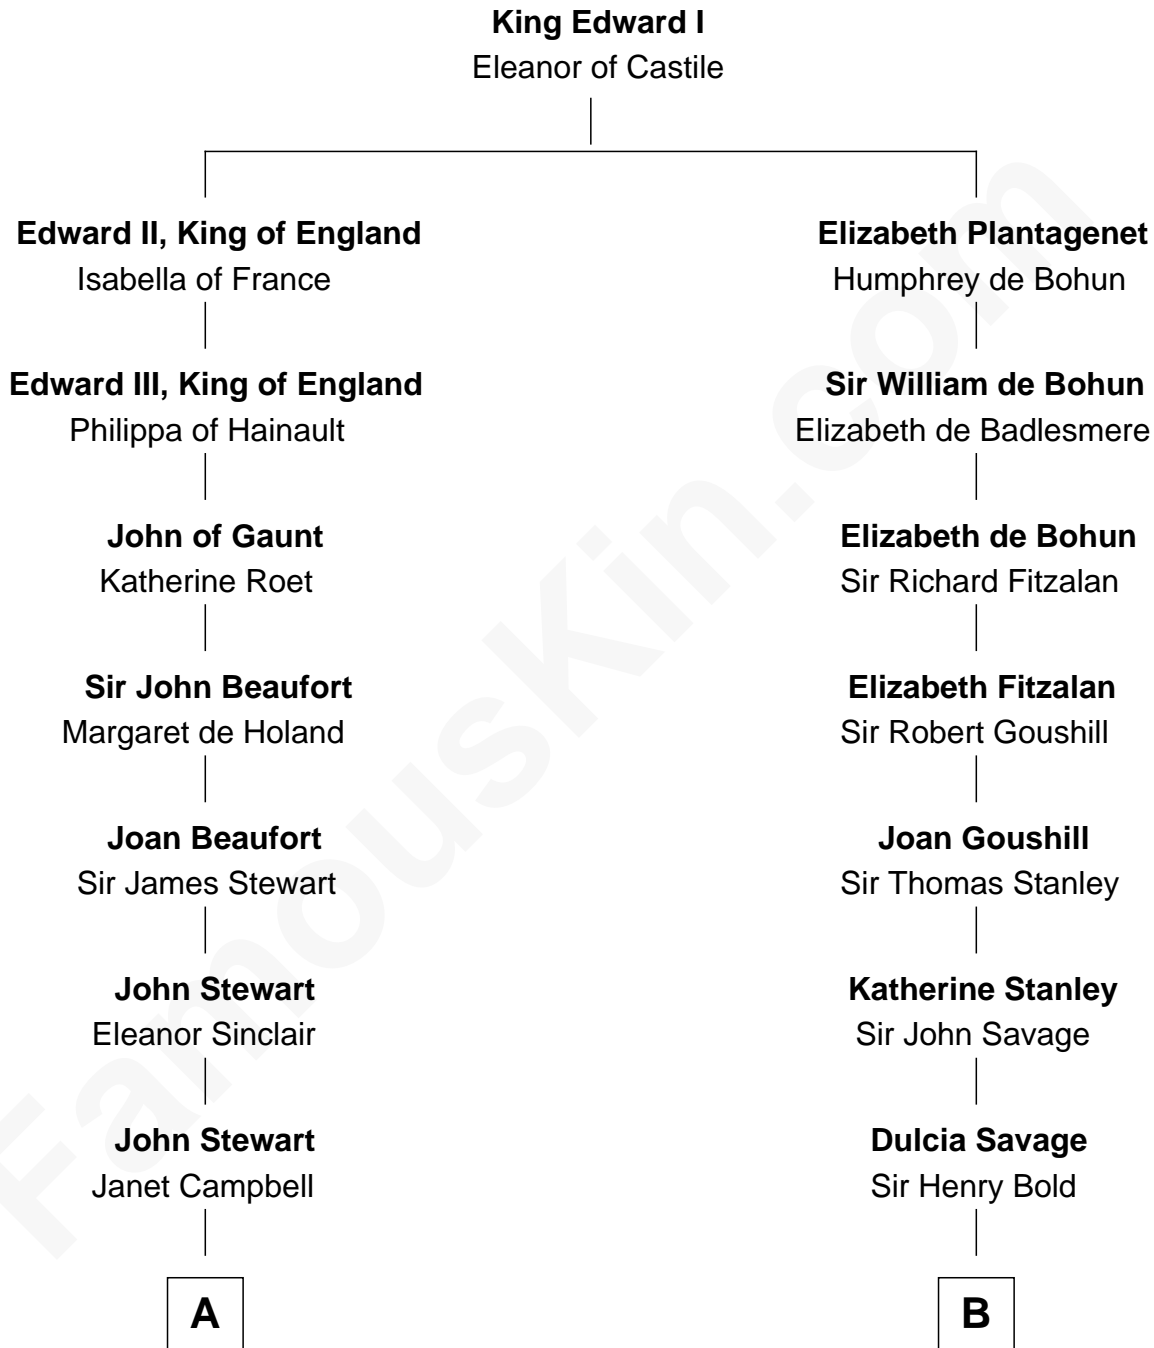

FamousKin.com
Relationship Chart of
Theodore Roosevelt
26th U.S. President

14th cousin 4 times removed of
Richard Henry Lee
Signer of the Declaration of Independence

C

Martha Bulloch
Theodore Roosevelt

Theodore Roosevelt
26th U.S. President

FamousKin.com