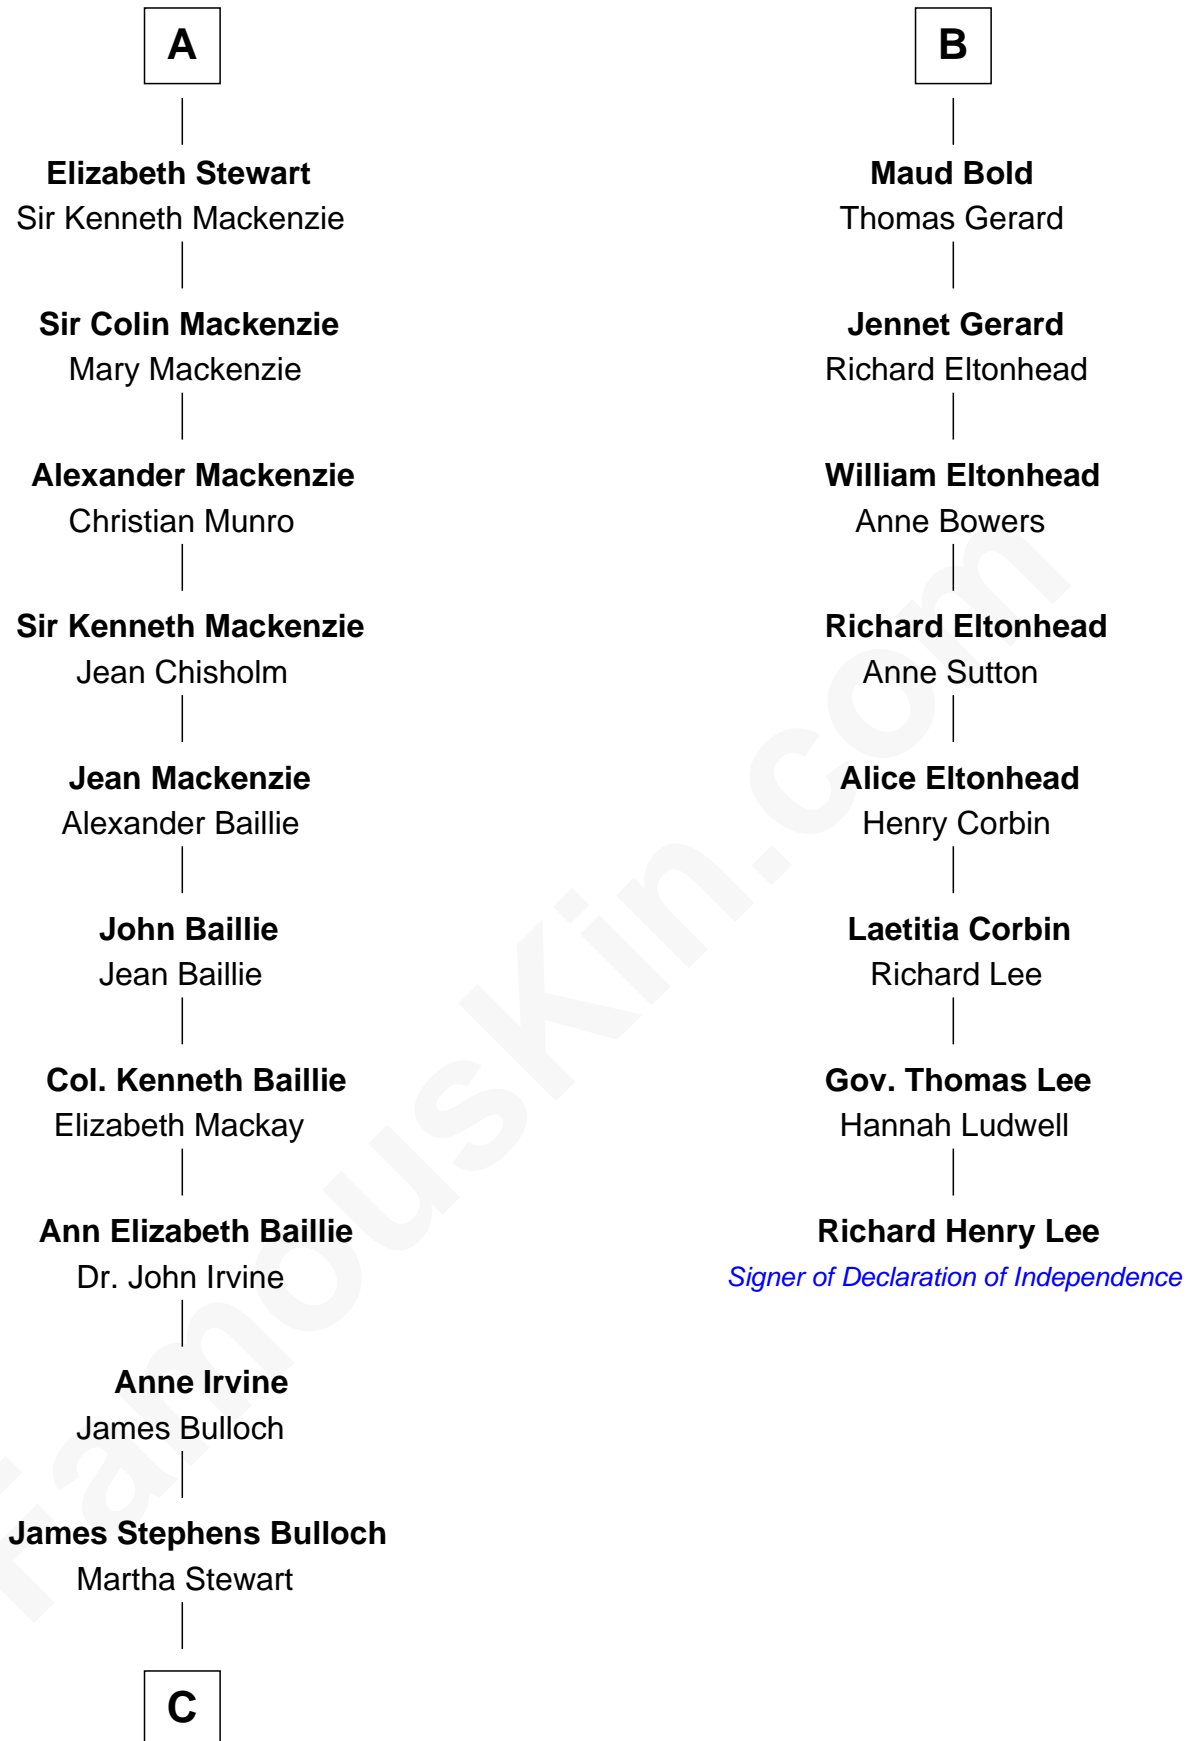

FamousKin.com
Relationship Chart of
Theodore Roosevelt
26th U.S. President

14th cousin 4 times removed of
Richard Henry Lee
Signer of the Declaration of Independence

C

Martha Bulloch
Theodore Roosevelt

Theodore Roosevelt
26th U.S. President

FamousKin.com