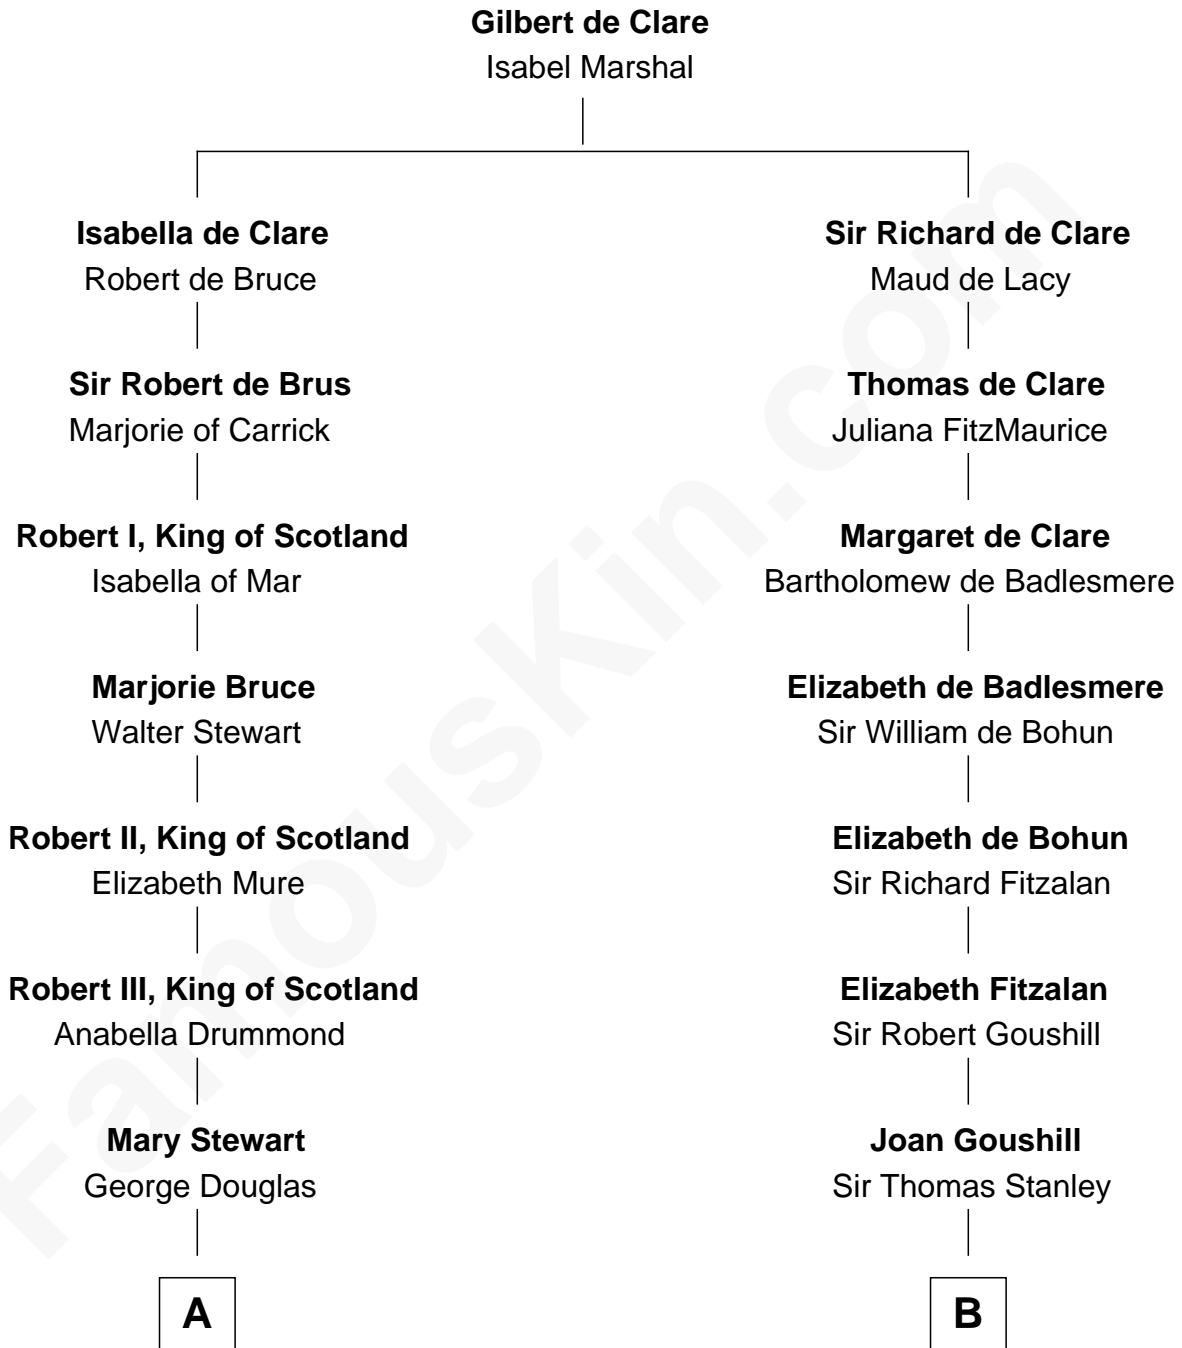

FamousKin.com
Relationship Chart of
Theodore Roosevelt
26th U.S. President

16th cousin 4 times removed of
Richard Henry Lee
Signer of the Declaration of Independence

A

Elizabeth Douglas
Sir Alexander Forbes

Elizabeth Forbes
Alexander Irvine

Sir Alexander Irvine
Janet Keith

Alexander Irvine
Janet Allardice

Alexander Irvine
Elizabeth Ogilvie

Gilbert Irvine
Jean of Menzies

John Irvine
of Fortrie Irvine

Robert Irvine
Margaret Coutts