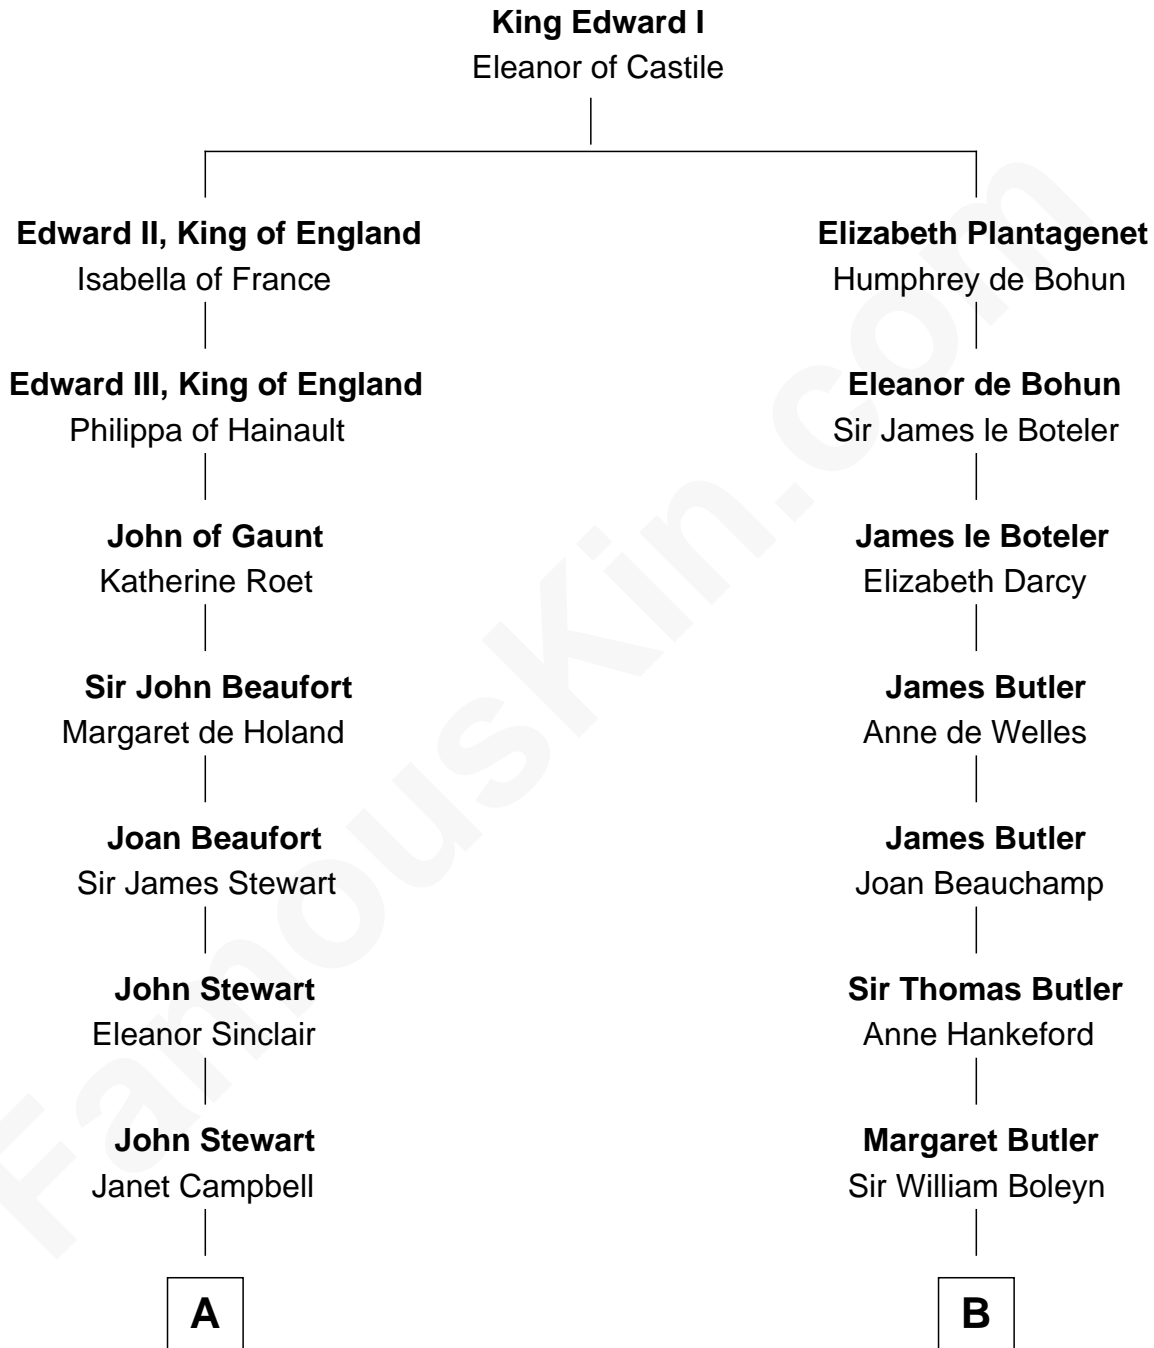

FamousKin.com
Relationship Chart of
Theodore Roosevelt
26th U.S. President

8th cousin 10 times removed of

Anne Boleyn
2nd Wife of King Henry VIII

C

—
Martha Bulloch
Theodore Roosevelt

—
Theodore Roosevelt
26th U.S. President

FamousKin.com