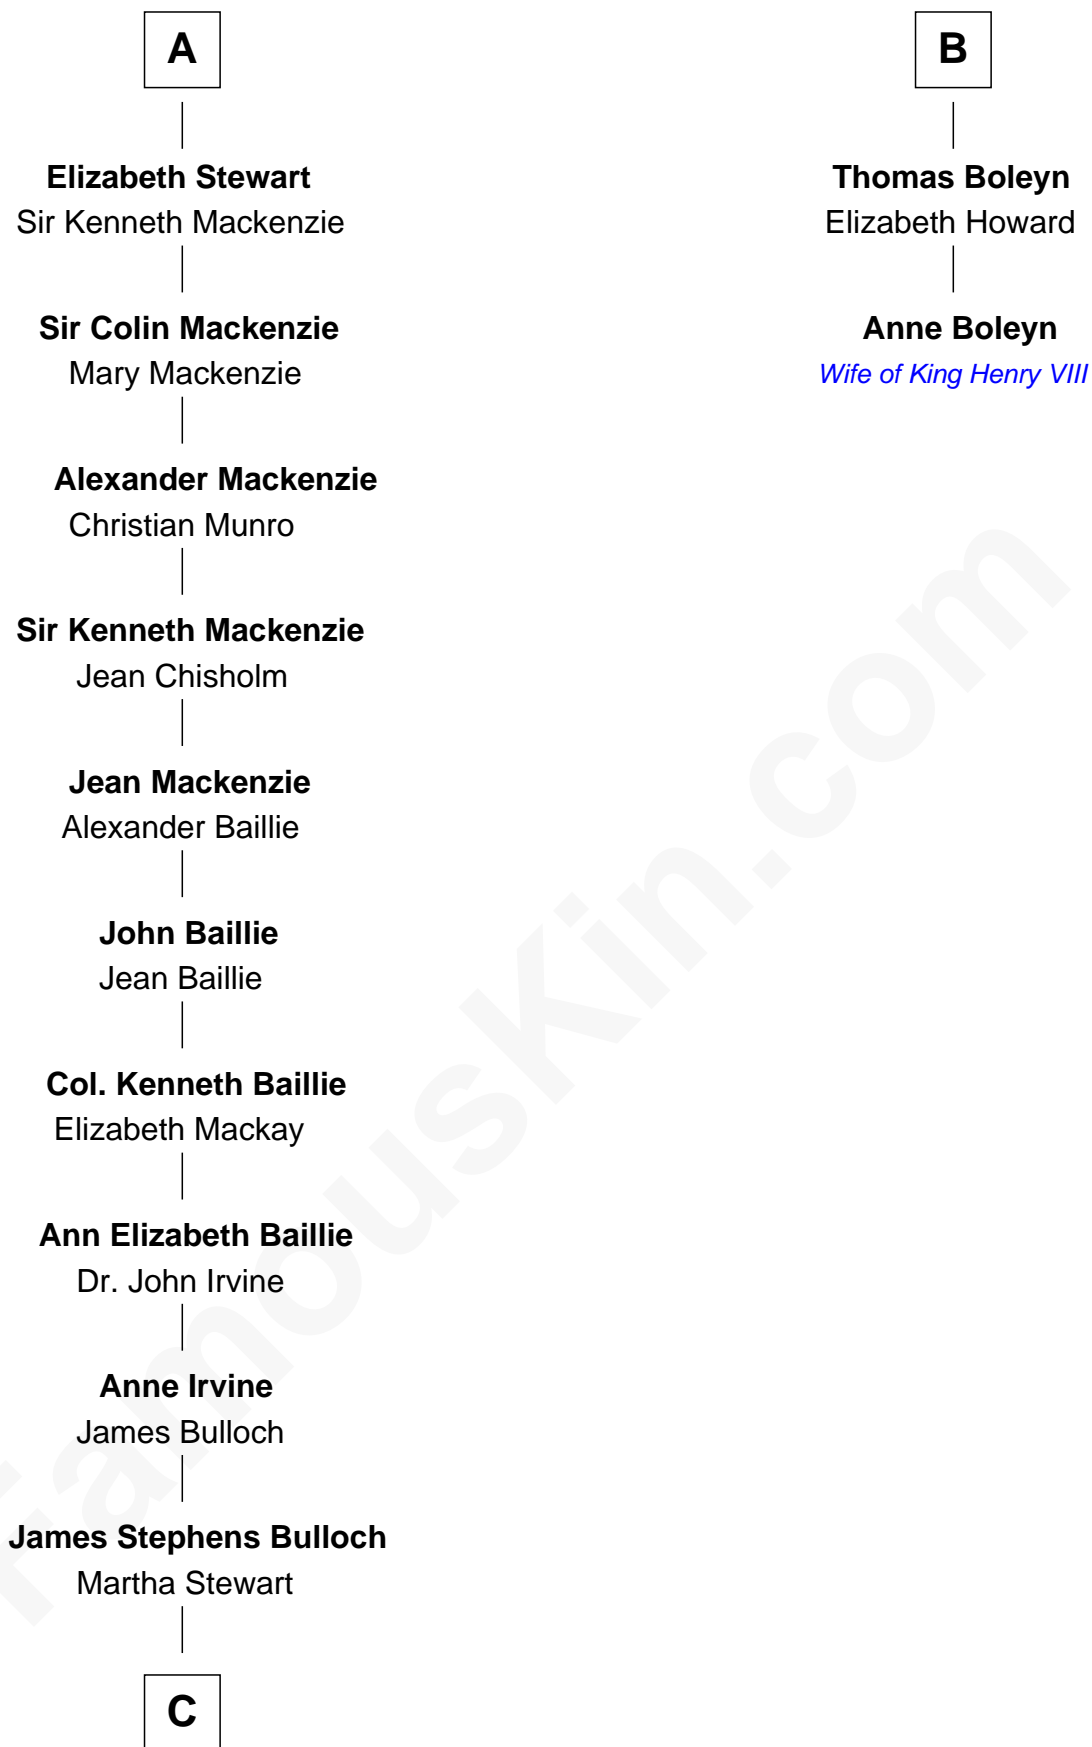

FamousKin.com
Relationship Chart of
Theodore Roosevelt
26th U.S. President

8th cousin 10 times removed of

Anne Boleyn
2nd Wife of King Henry VIII

C

—
Martha Bulloch
Theodore Roosevelt

—
Theodore Roosevelt
26th U.S. President

FamousKin.com