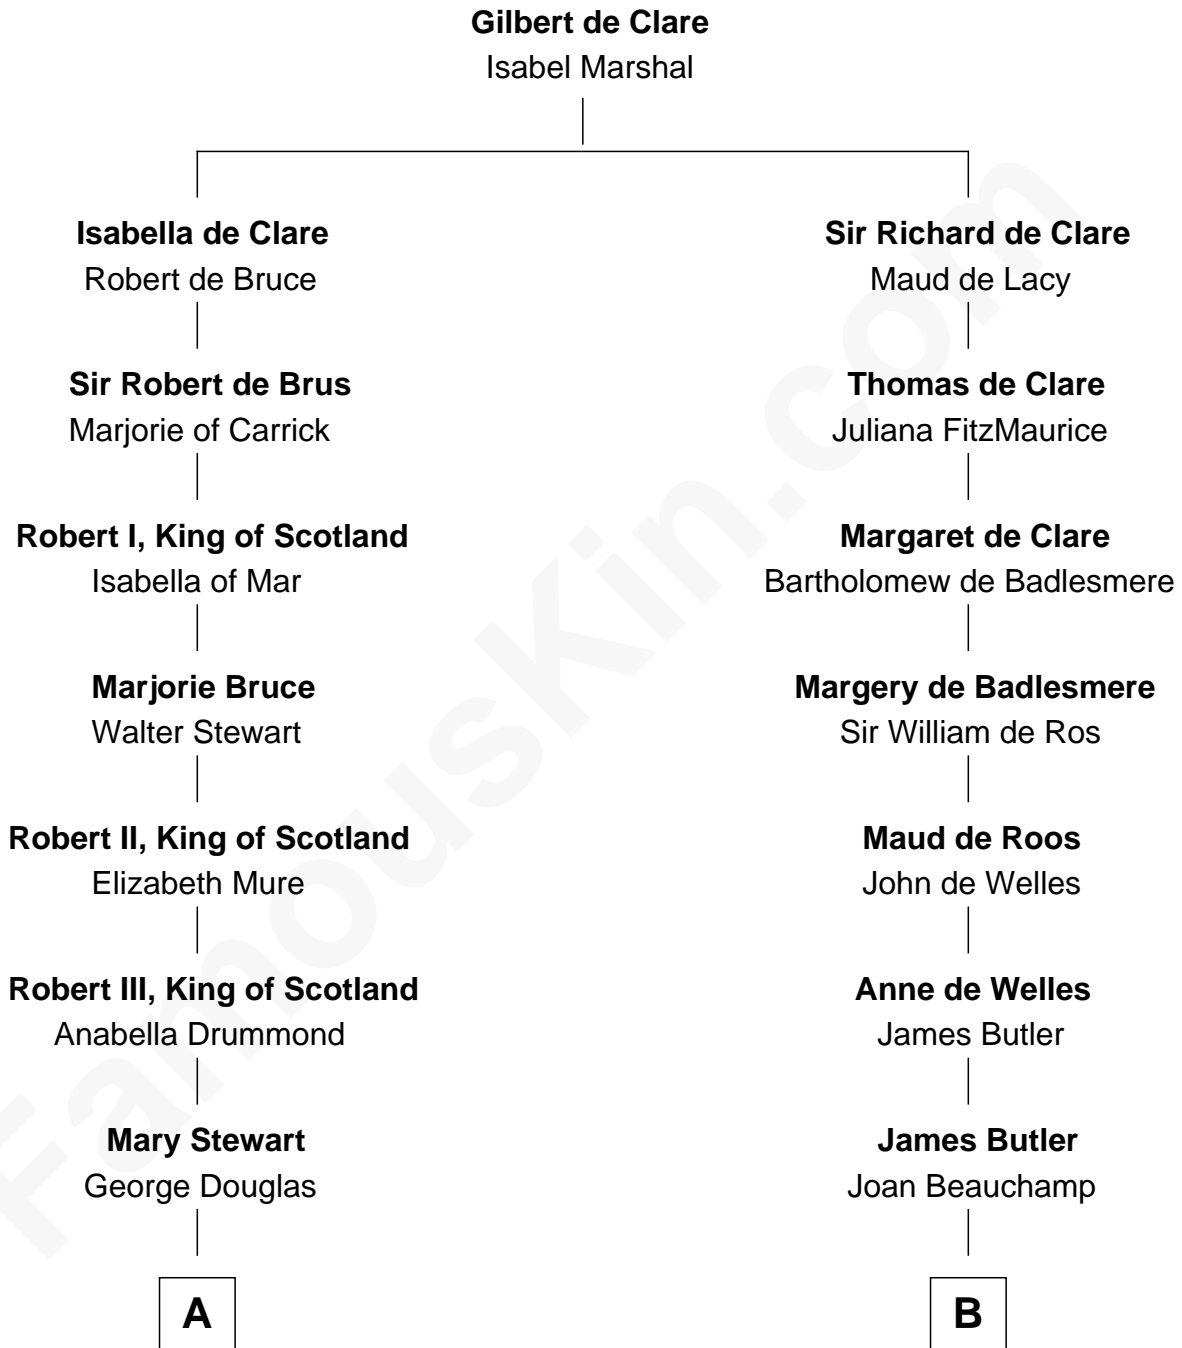

FamousKin.com
Relationship Chart of
Theodore Roosevelt
26th U.S. President

10th cousin 10 times removed of
Anne Boleyn
2nd Wife of King Henry VIII

C

Anne Irvine
James Bulloch

James Stephens Bulloch
Martha Stewart

Martha Bulloch
Theodore Roosevelt

Theodore Roosevelt
26th U.S. President

FamousKin.com