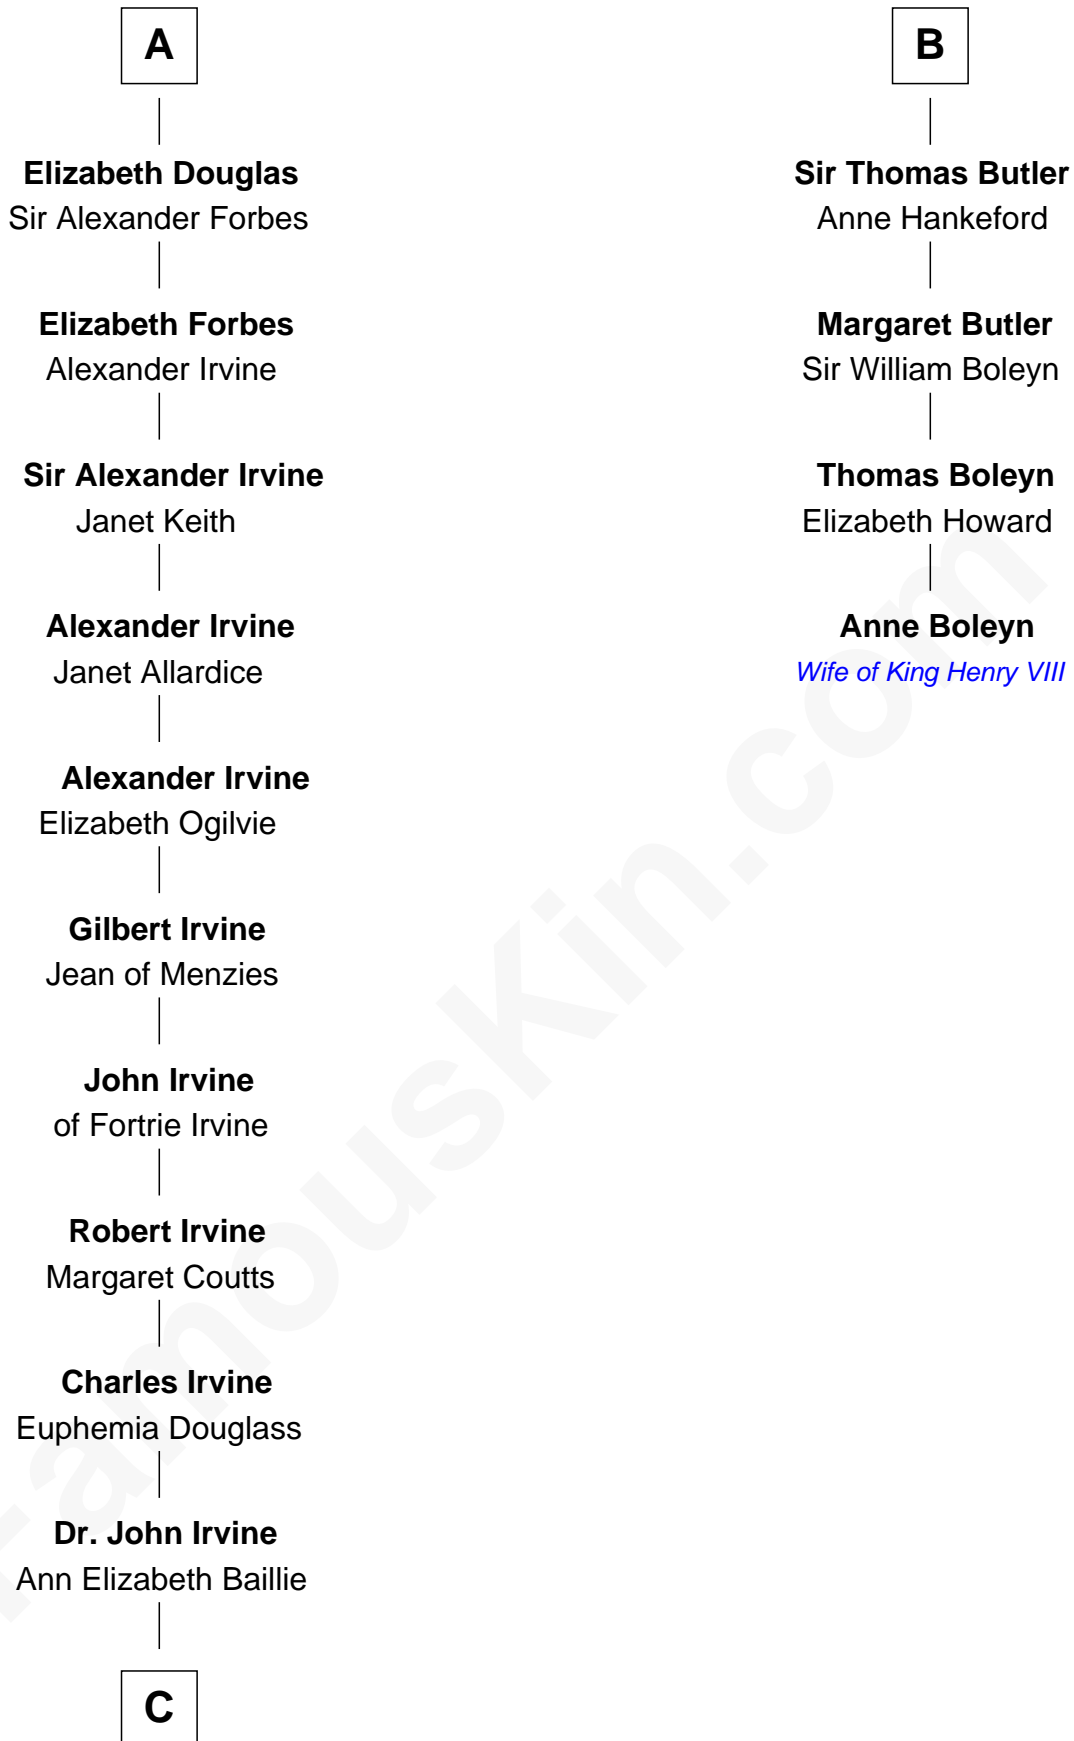

FamousKin.com
Relationship Chart of
Theodore Roosevelt
26th U.S. President

10th cousin 10 times removed of
Anne Boleyn
2nd Wife of King Henry VIII

C

Anne Irvine
James Bulloch

James Stephens Bulloch
Martha Stewart

Martha Bulloch
Theodore Roosevelt

Theodore Roosevelt
26th U.S. President

FamousKin.com