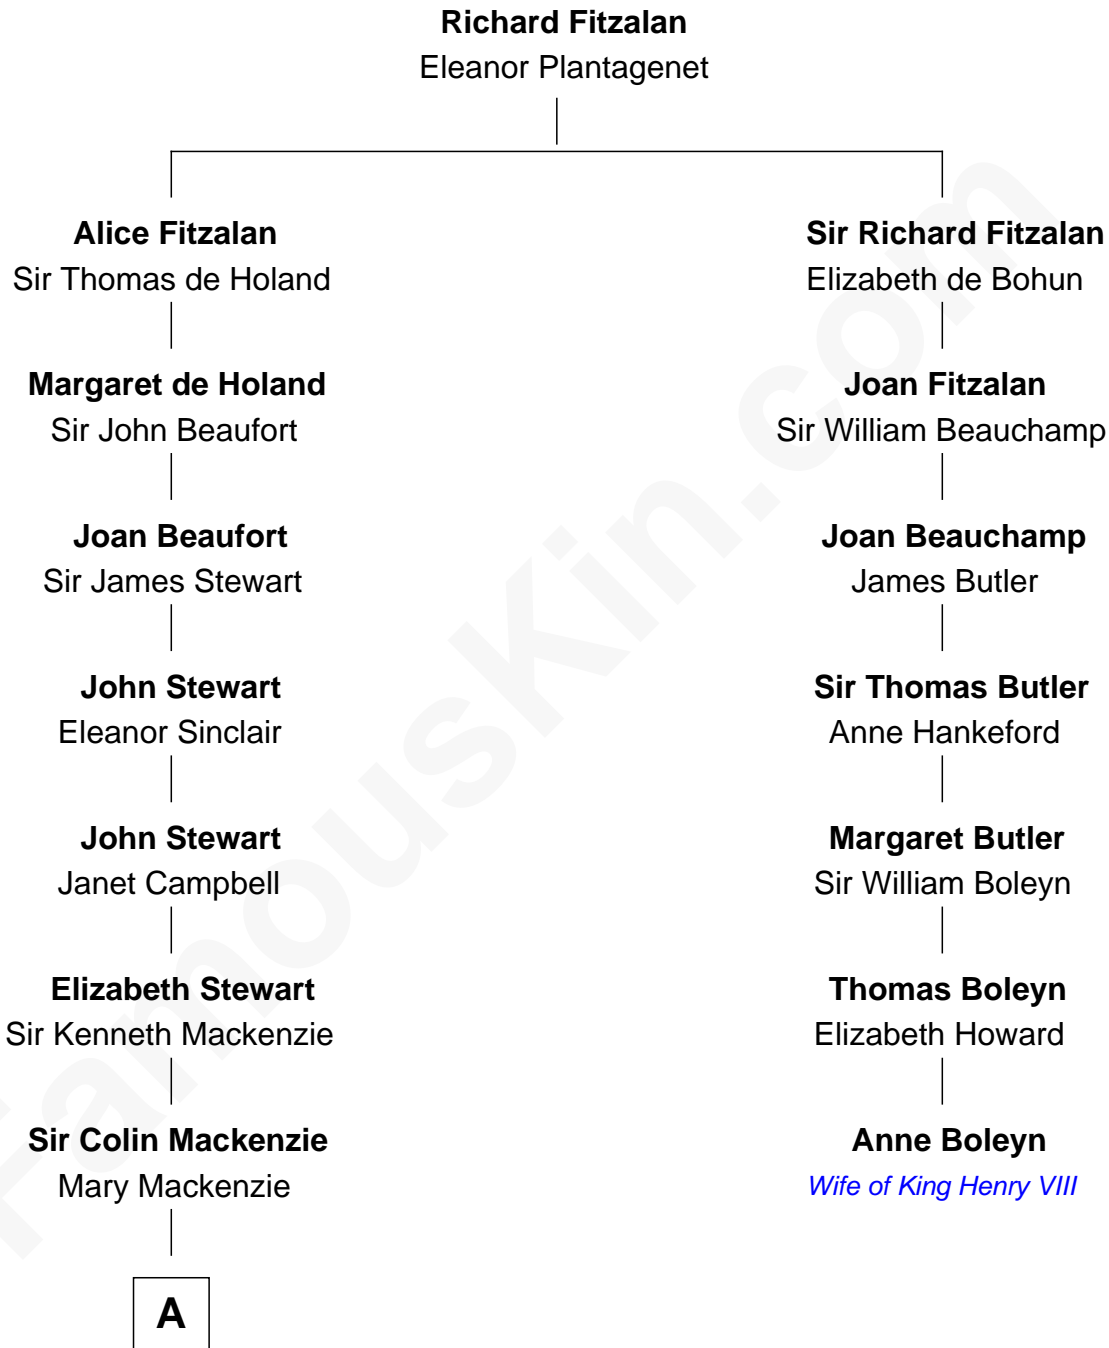

FamousKin.com
Relationship Chart of
Theodore Roosevelt
26th U.S. President

6th cousin 10 times removed of

Anne Boleyn
2nd Wife of King Henry VIII

A

Alexander Mackenzie

Christian Munro

Sir Kenneth Mackenzie

Jean Chisholm

Jean Mackenzie

Alexander Baillie

John Baillie

Jean Baillie

Col. Kenneth Baillie

Elizabeth Mackay

Ann Elizabeth Baillie

Dr. John Irvine

Anne Irvine

James Bulloch

James Stephens Bulloch

Martha Stewart

Martha Bulloch

Theodore Roosevelt

Theodore Roosevelt

26th U.S. President