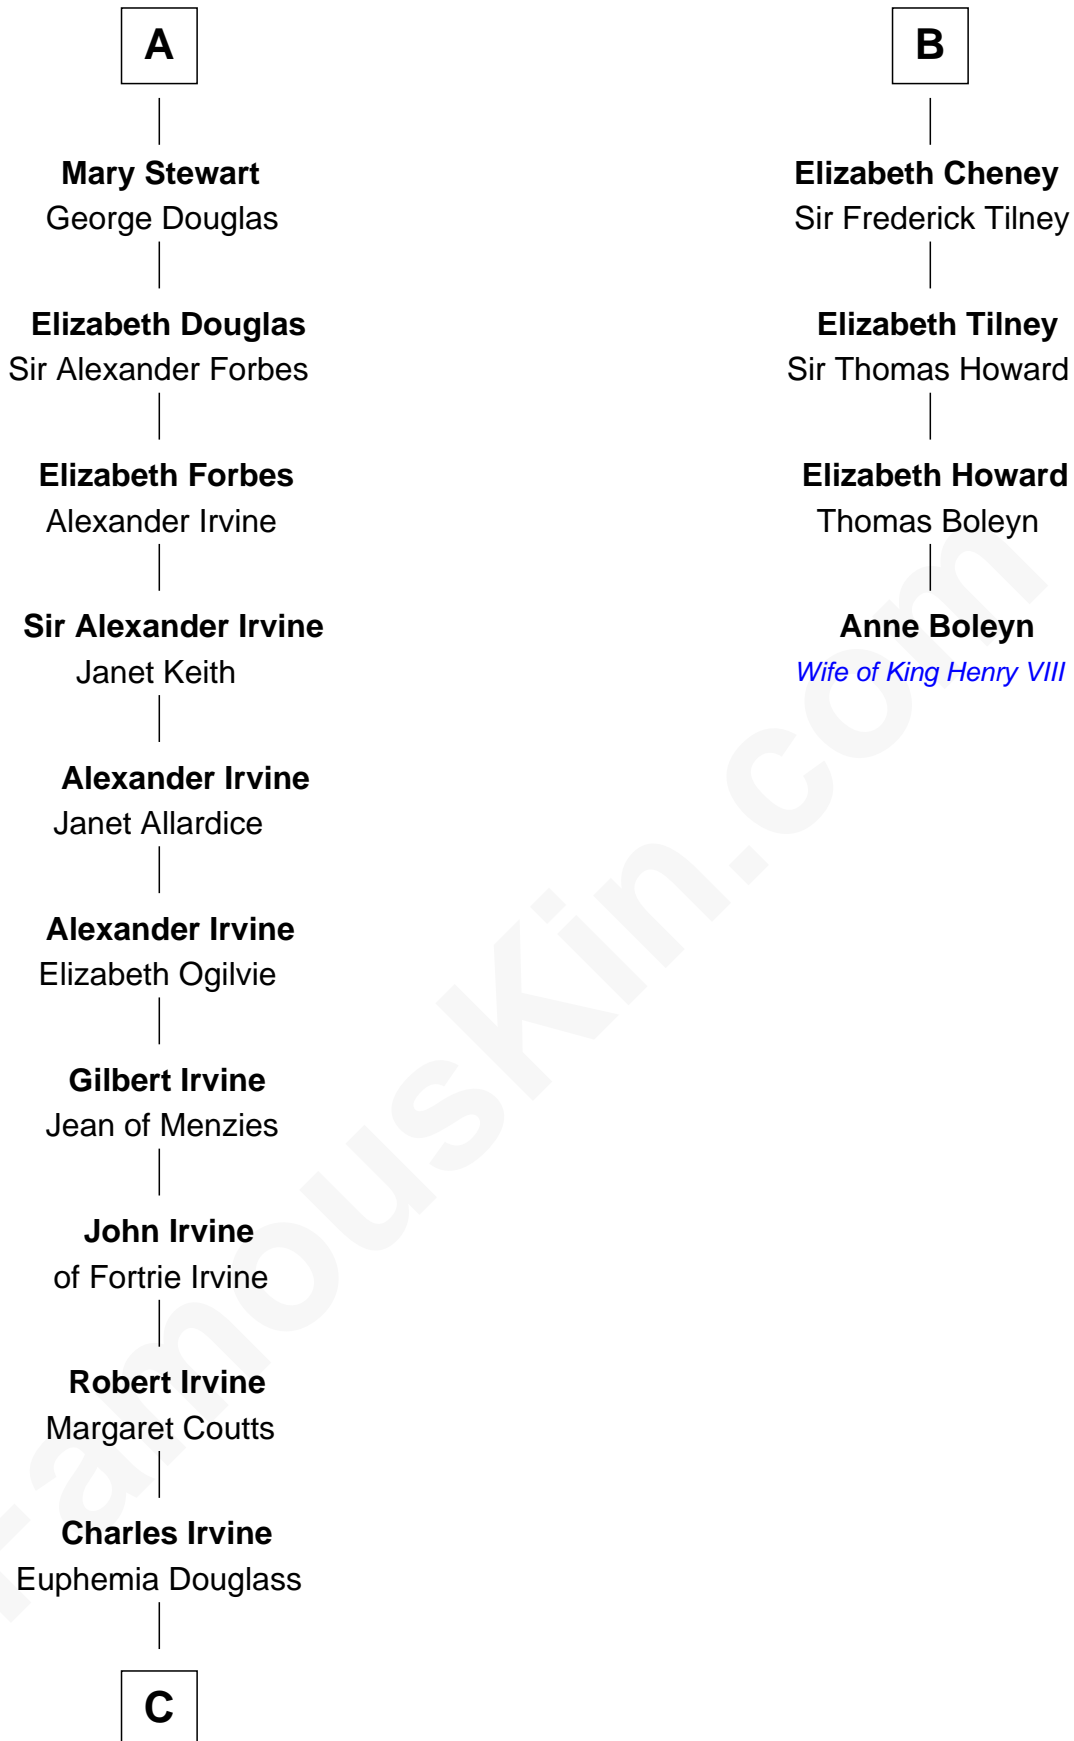

FamousKin.com
Relationship Chart of
Theodore Roosevelt
26th U.S. President

10th cousin 11 times removed of
Anne Boleyn
2nd Wife of King Henry VIII

C

—
Dr. John Irvine
Ann Elizabeth Baillie

—
Anne Irvine
James Bulloch

—
James Stephens Bulloch
Martha Stewart

—
Martha Bulloch
Theodore Roosevelt

—
Theodore Roosevelt
26th U.S. President

FamousKin.com