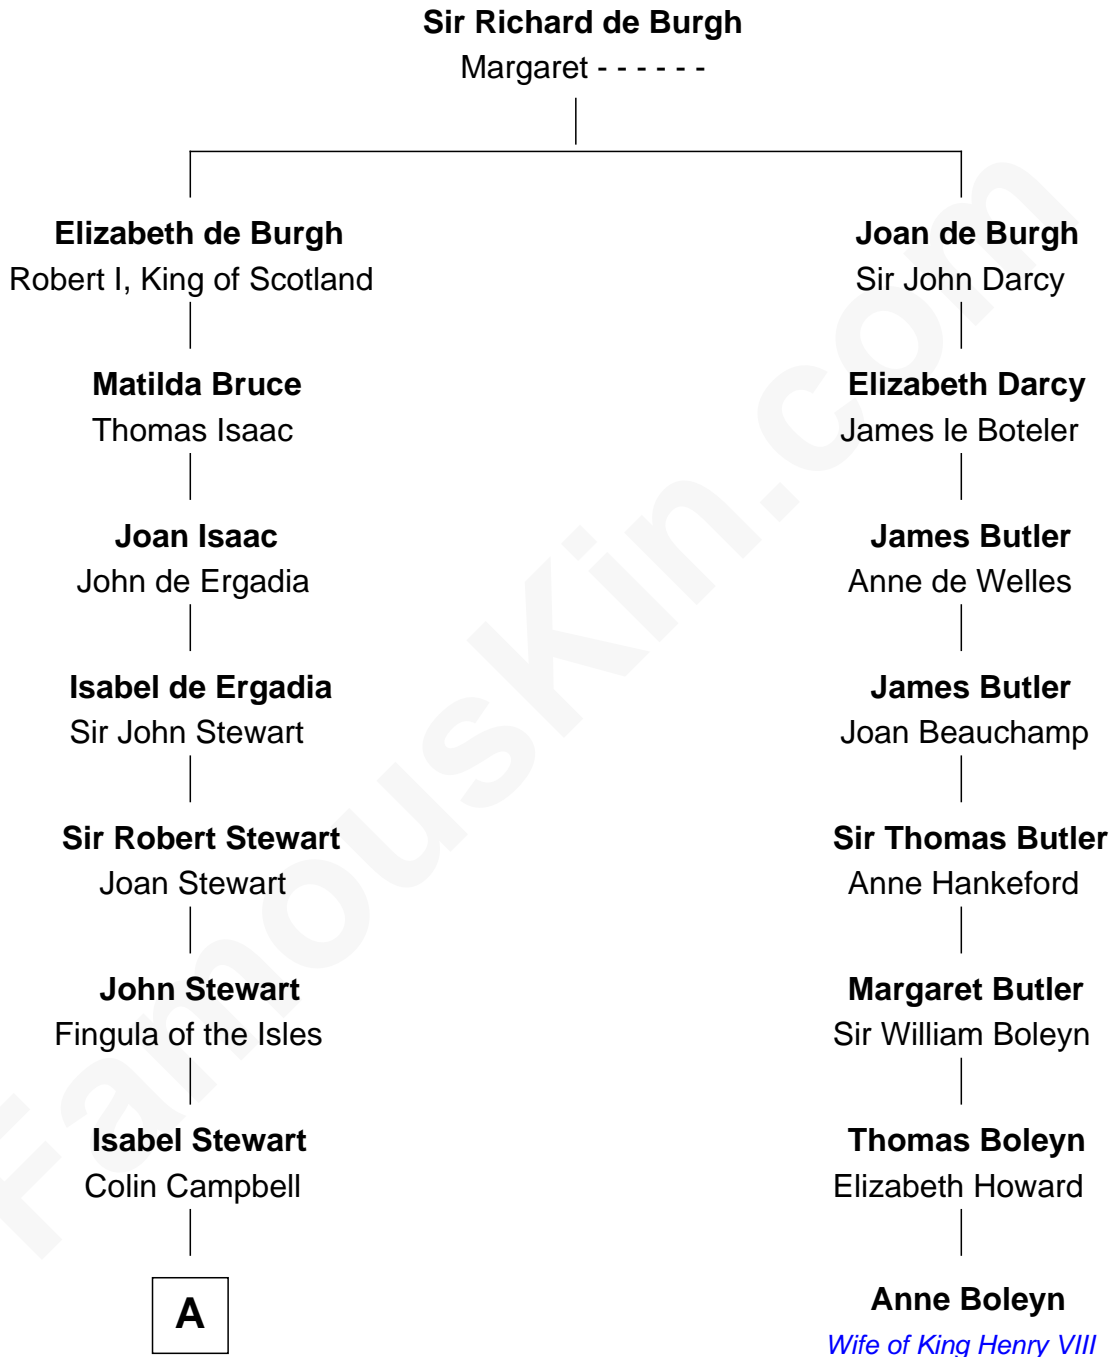

FamousKin.com
Relationship Chart of
Theodore Roosevelt
26th U.S. President

7th cousin 13 times removed of
Anne Boleyn
2nd Wife of King Henry VIII

B

—
Anne Irvine
James Bulloch

—
James Stephens Bulloch
Martha Stewart

—
Martha Bulloch
Theodore Roosevelt

—
Theodore Roosevelt
26th U.S. President

FamousKin.com