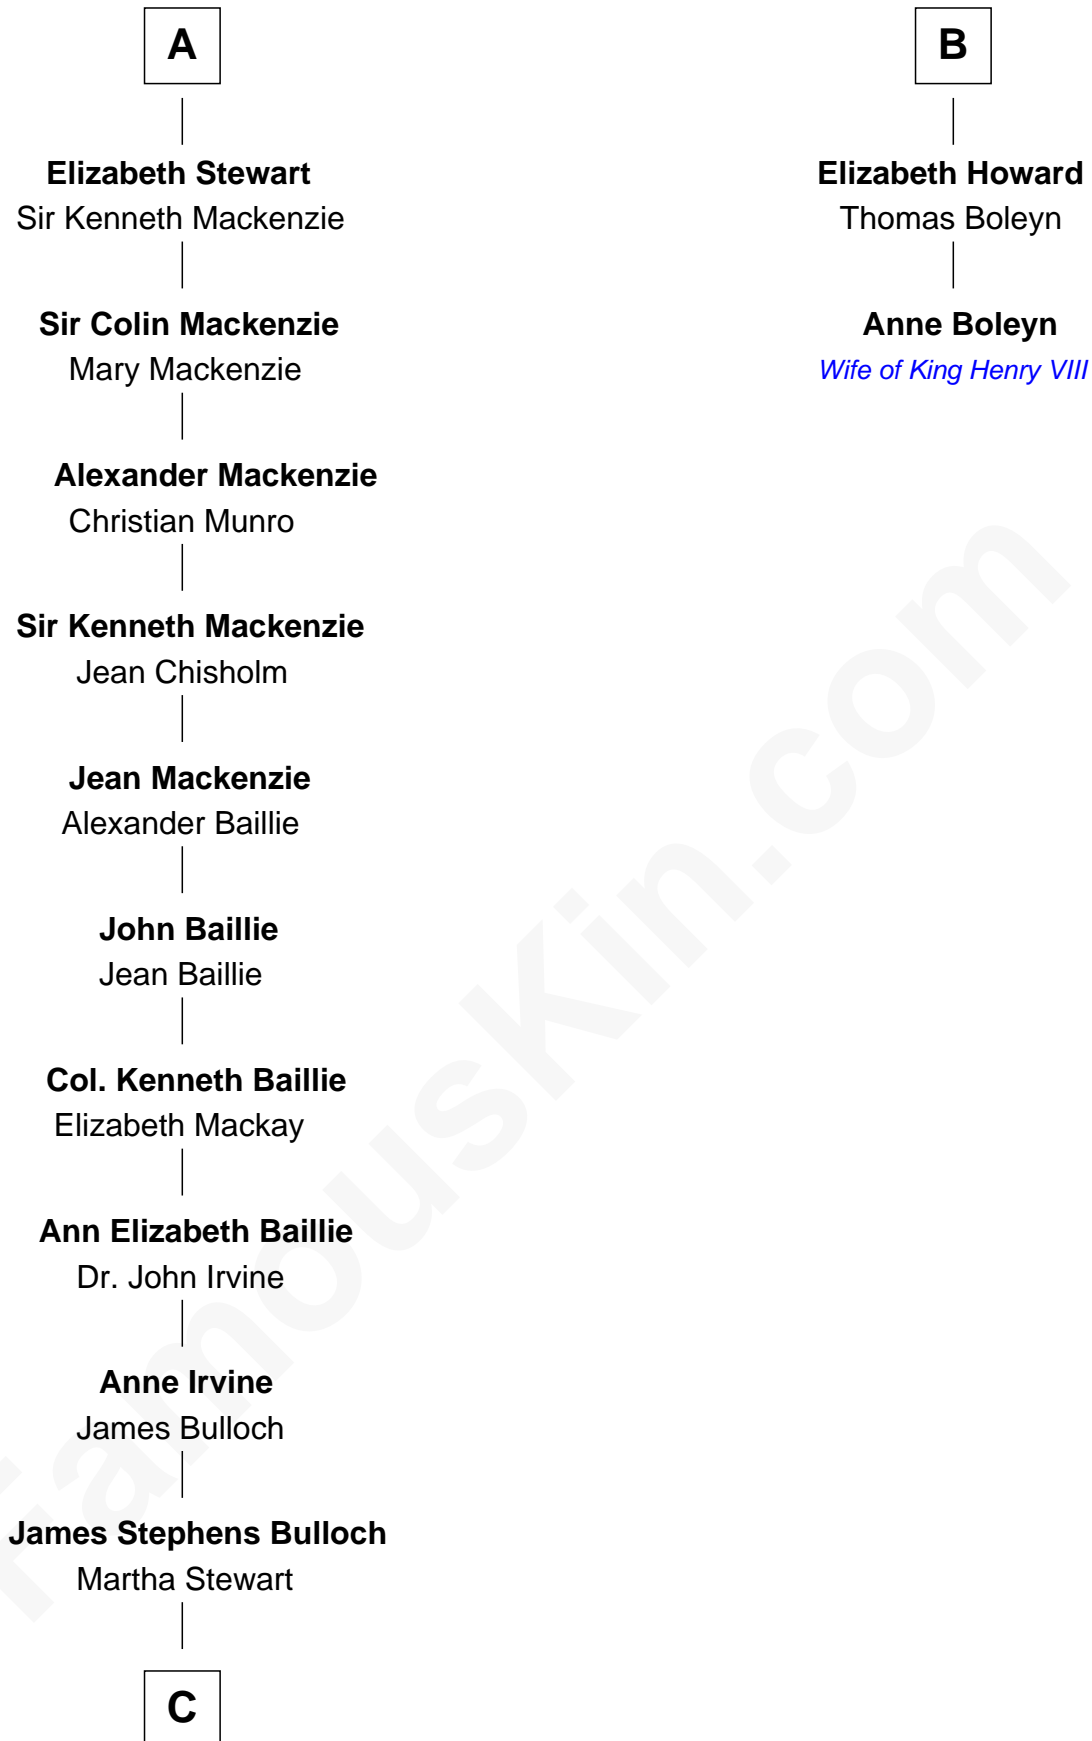

**FamousKin.com**  
**Relationship Chart of**  
**Theodore Roosevelt**  
*26th U.S. President*

**8th cousin 10 times removed of**  
**Anne Boleyn**  
*2nd Wife of King Henry VIII*

**C**

**Martha Bulloch**  
Theodore Roosevelt

**Theodore Roosevelt**  
*26th U.S. President*

FamousKin.com