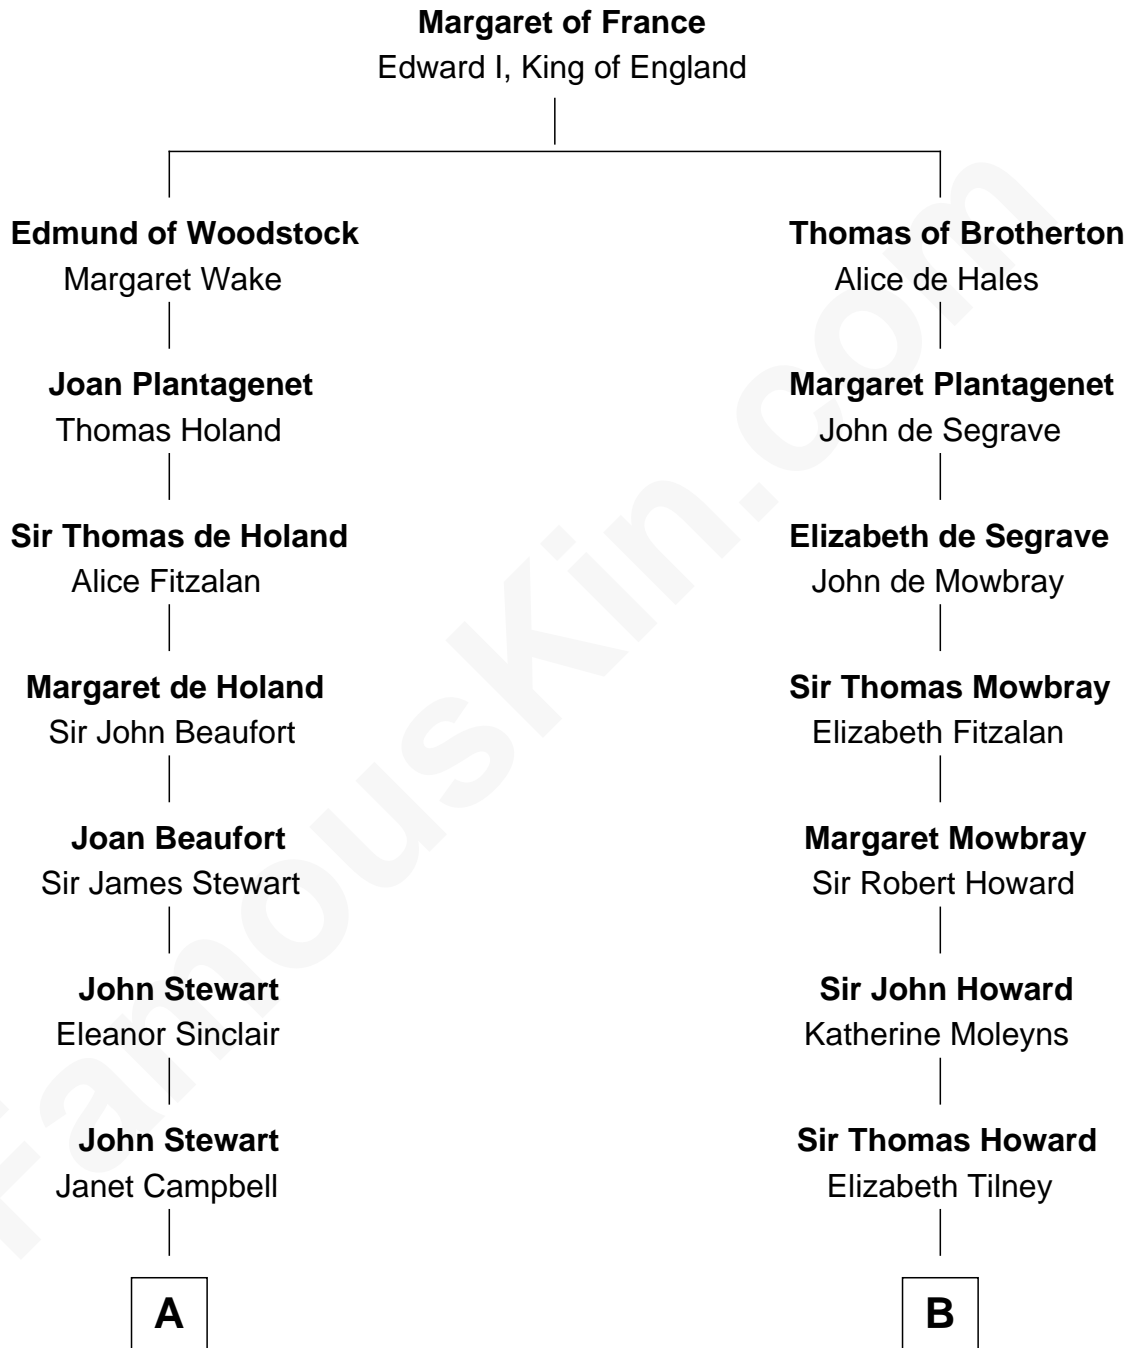

**FamousKin.com**  
**Relationship Chart of**  
**Theodore Roosevelt**  
*26th U.S. President*

**8th cousin 10 times removed of**  
**Anne Boleyn**  
*2nd Wife of King Henry VIII*

**C**

**Martha Bulloch**  
Theodore Roosevelt

**Theodore Roosevelt**  
*26th U.S. President*

FamousKin.com