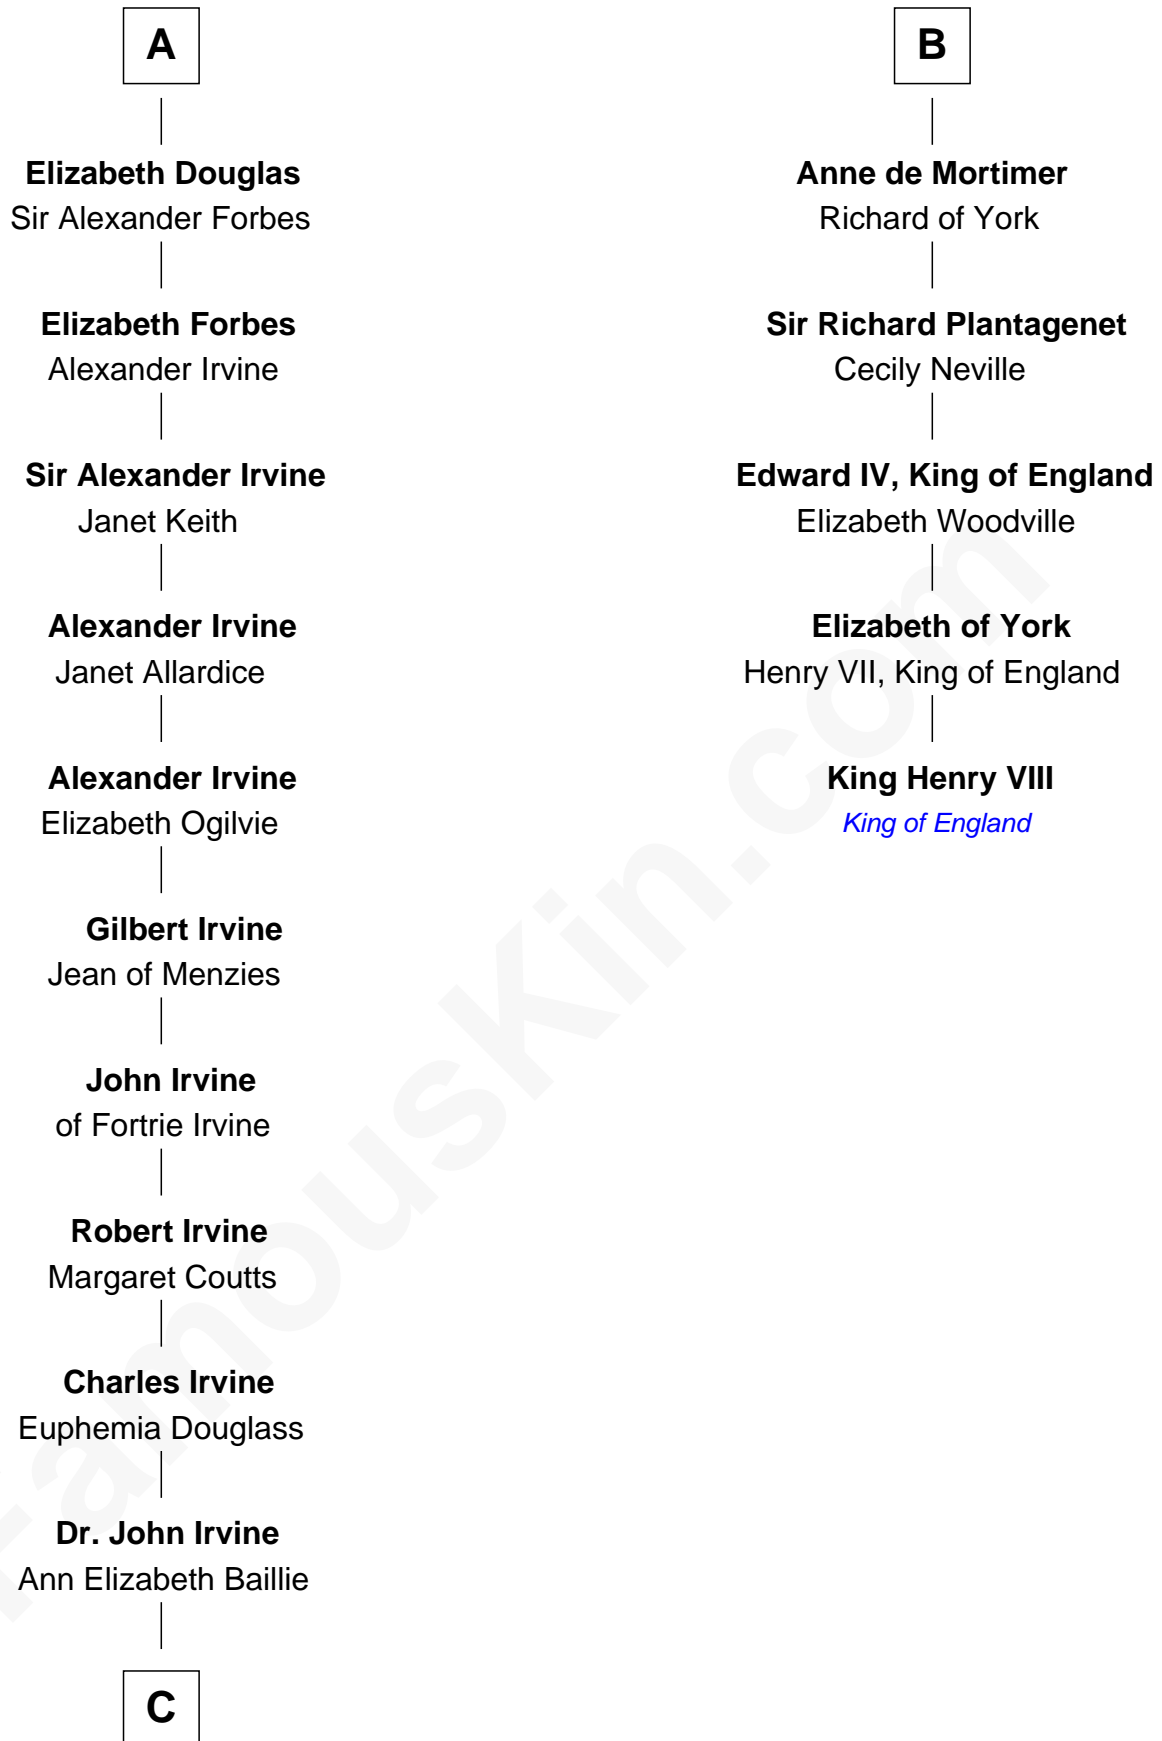

**FamousKin.com**  
**Relationship Chart of**  
**Theodore Roosevelt**  
*26th U.S. President*

**11th cousin 9 times removed of**  
**King Henry VIII**  
*King of England*

**Gilbert de Clare**  
 Isabel Marshal

**C**

—  
**Anne Irvine**  
James Bulloch

—  
**James Stephens Bulloch**  
Martha Stewart

—  
**Martha Bulloch**  
Theodore Roosevelt

—  
**Theodore Roosevelt**  
*26th U.S. President*

FamousKin.com