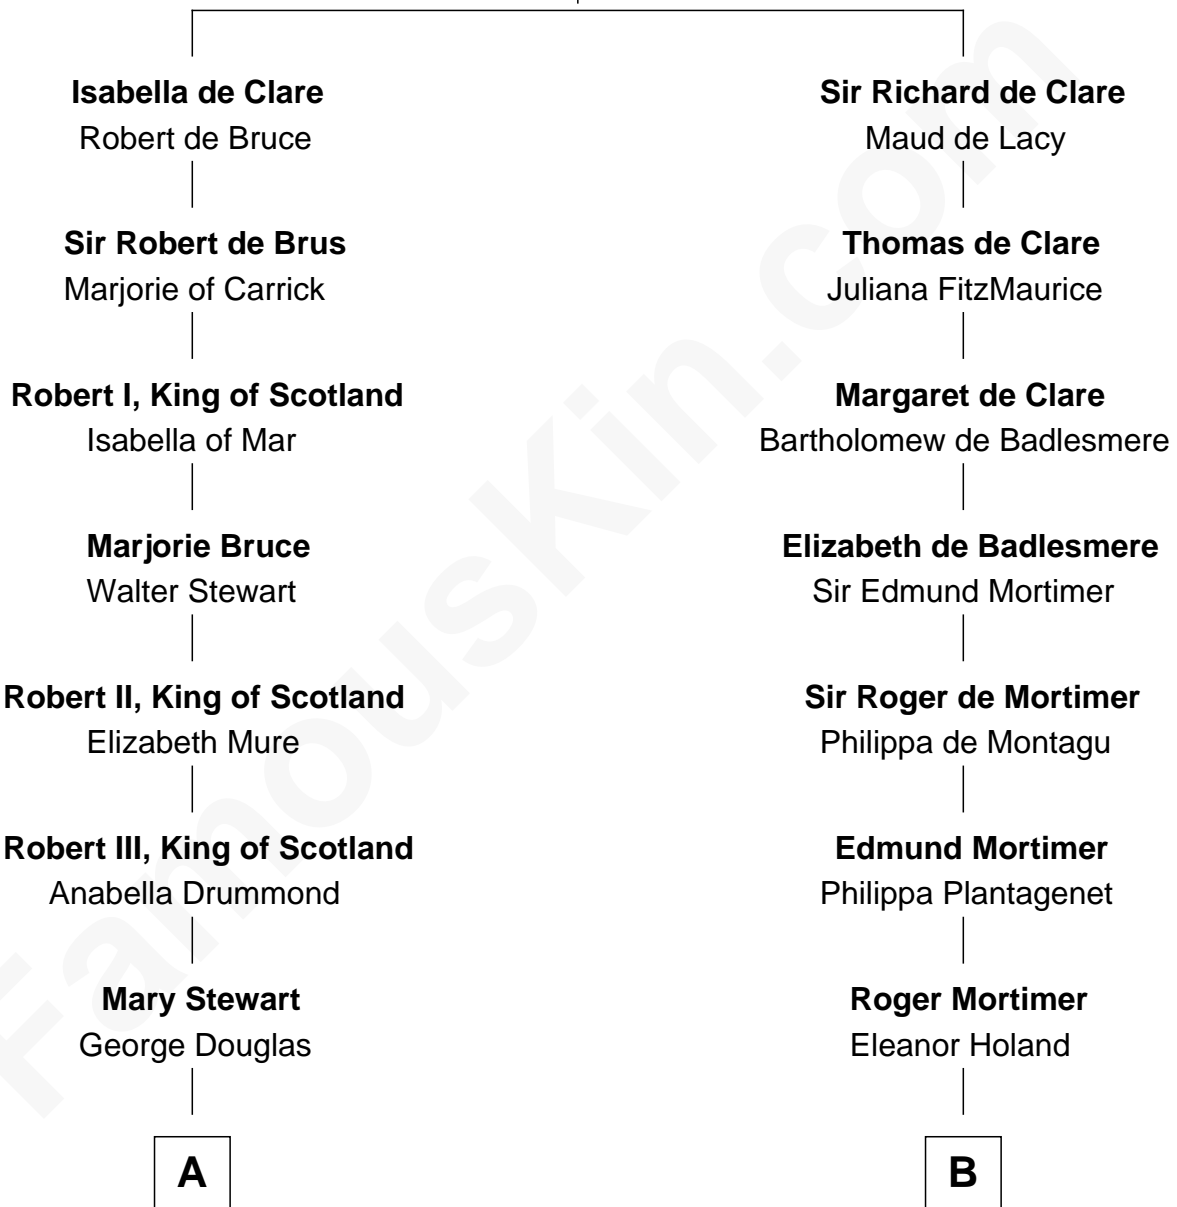

**FamousKin.com**  
**Relationship Chart of**  
**Theodore Roosevelt**  
*26th U.S. President*

**11th cousin 9 times removed of**  
**King Henry VIII**  
*King of England*

**Gilbert de Clare**  
 Isabel Marshal

**C**

—  
**Anne Irvine**  
James Bulloch

—  
**James Stephens Bulloch**  
Martha Stewart

—  
**Martha Bulloch**  
Theodore Roosevelt

—  
**Theodore Roosevelt**  
*26th U.S. President*

FamousKin.com