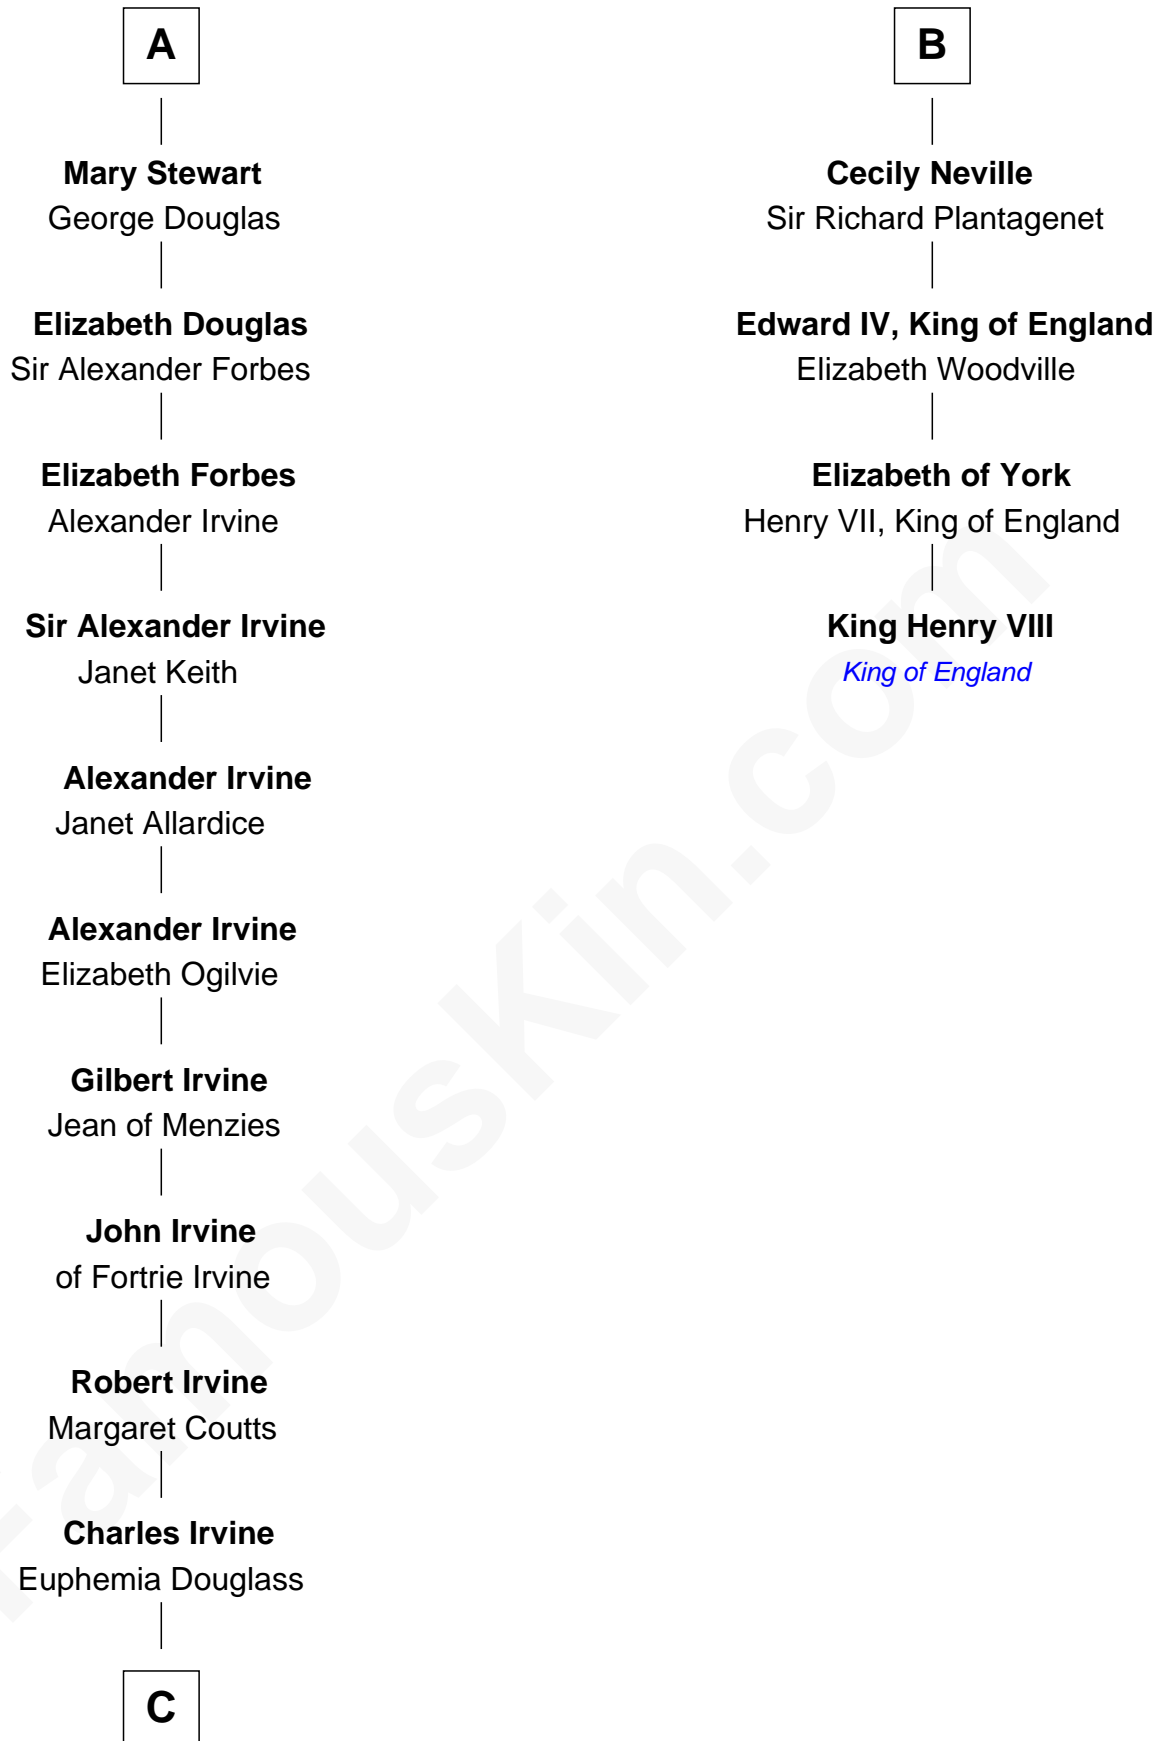

FamousKin.com
Relationship Chart of
Theodore Roosevelt
26th U.S. President

10th cousin 11 times removed of
King Henry VIII
King of England

C

—
Dr. John Irvine
Ann Elizabeth Baillie

—
Anne Irvine
James Bulloch

—
James Stephens Bulloch
Martha Stewart

—
Martha Bulloch
Theodore Roosevelt

—
Theodore Roosevelt
26th U.S. President

FamousKin.com