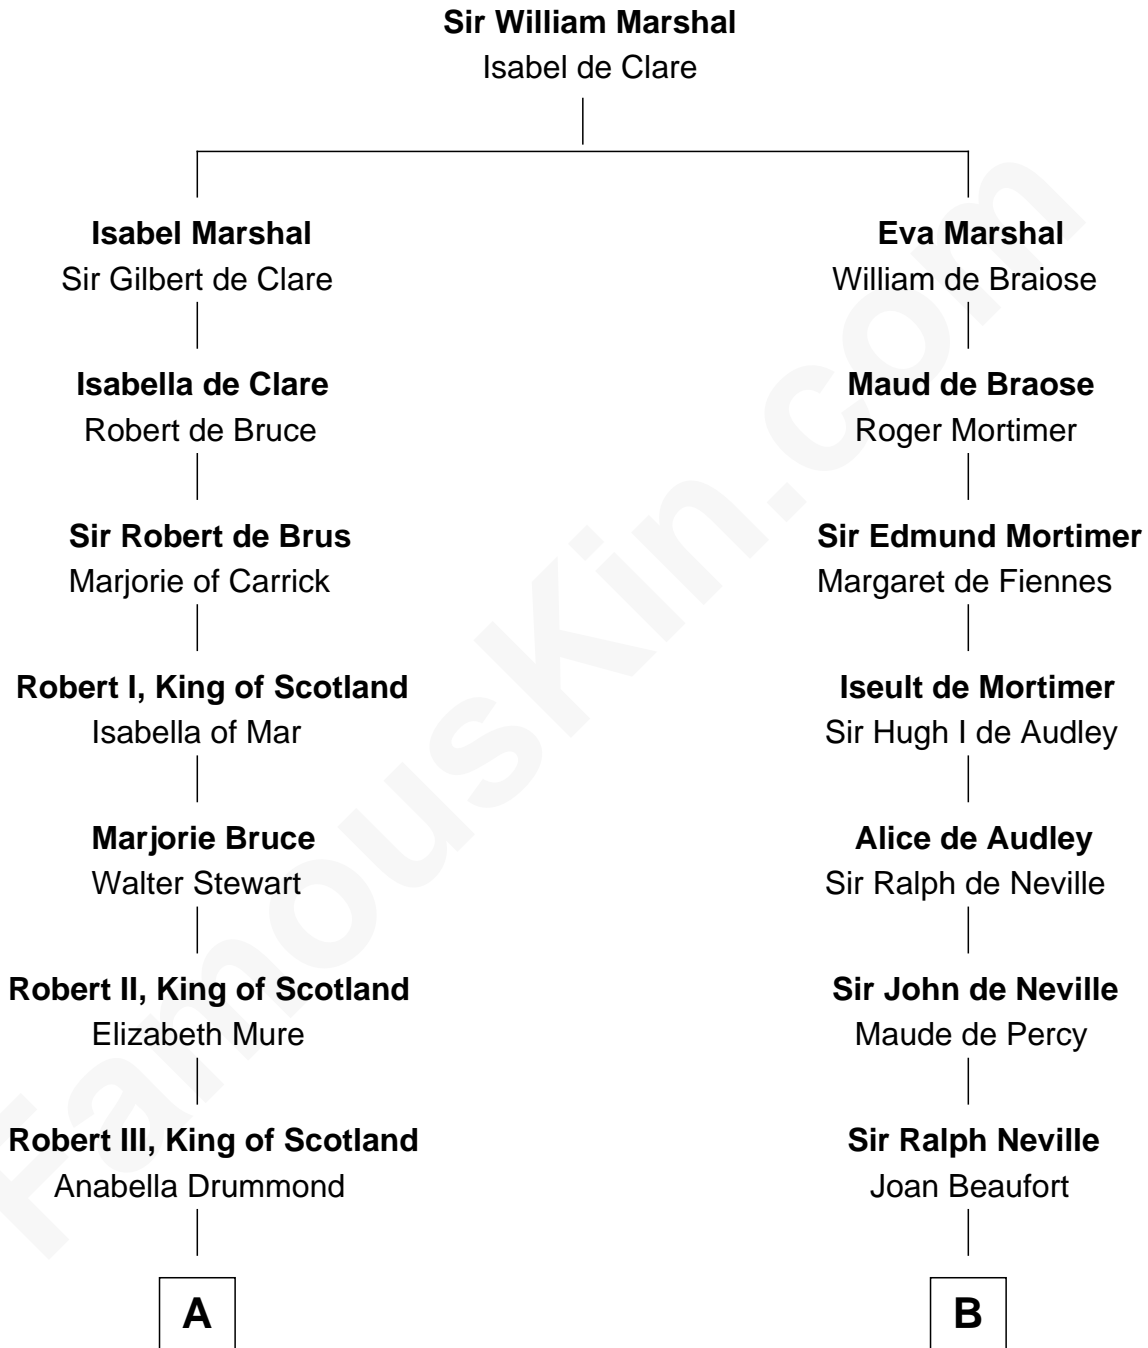

FamousKin.com
Relationship Chart of
Theodore Roosevelt
26th U.S. President

10th cousin 11 times removed of
King Henry VIII
King of England

C

—
Dr. John Irvine
Ann Elizabeth Baillie

—
Anne Irvine
James Bulloch

—
James Stephens Bulloch
Martha Stewart

—
Martha Bulloch
Theodore Roosevelt

—
Theodore Roosevelt
26th U.S. President

FamousKin.com