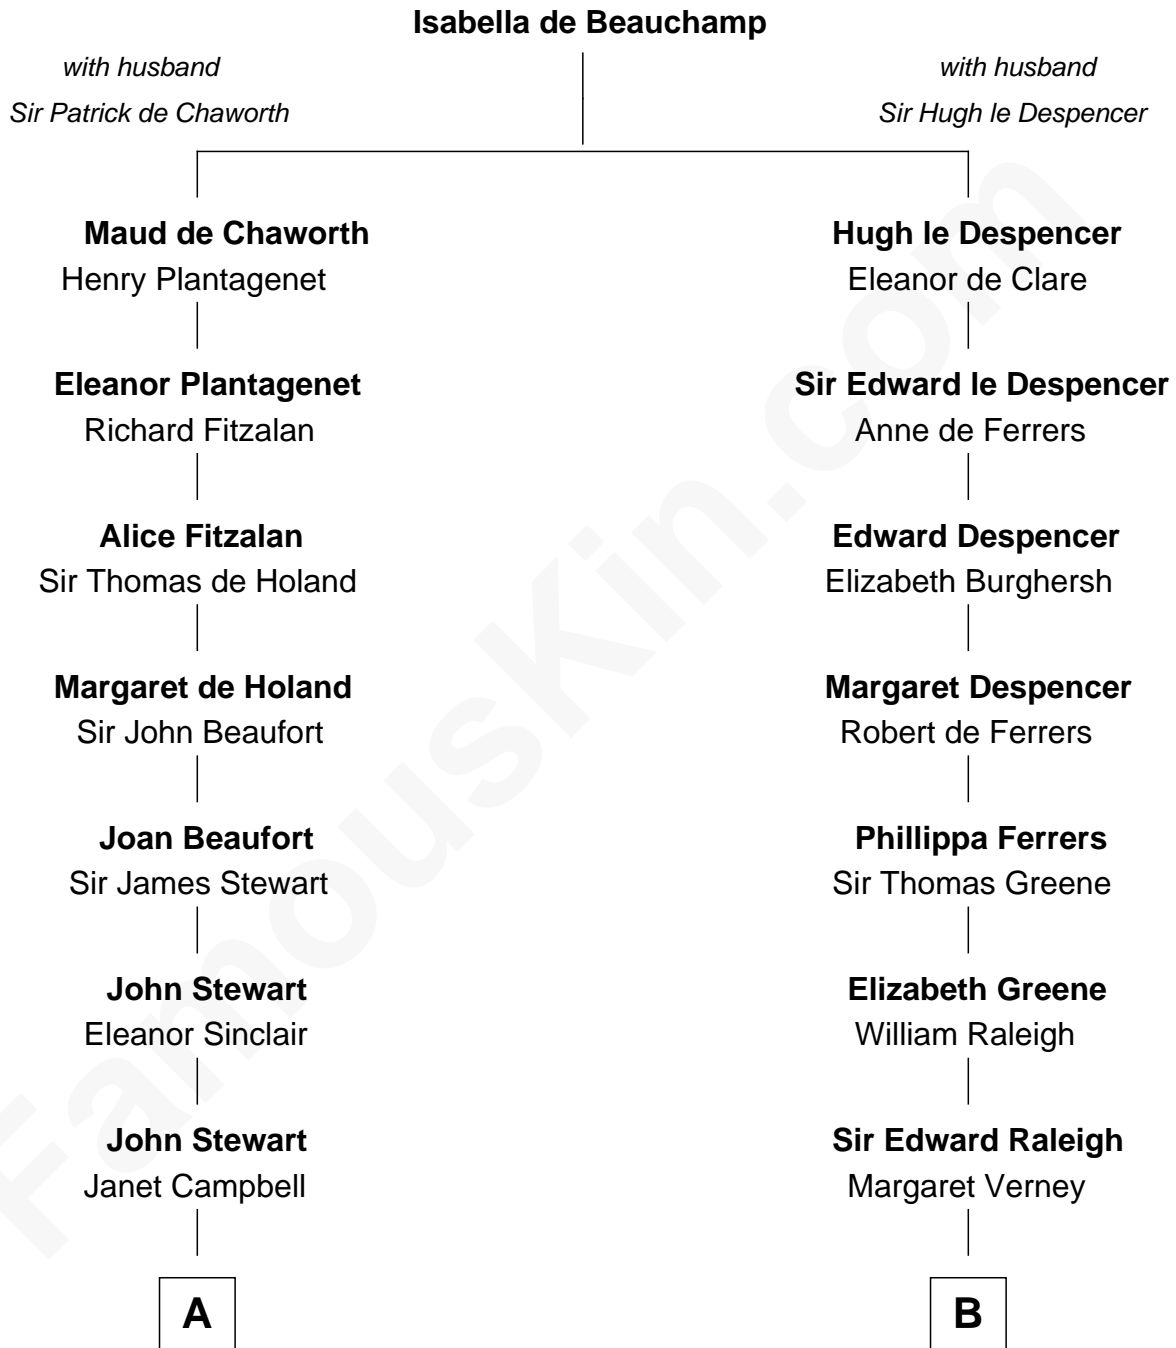

**FamousKin.com**  
**Relationship Chart of**  
**Theodore Roosevelt**  
*26th U.S. President*

**18th cousin 3 times removed of**  
**Willis Carrier**  
*Inventor of Air Conditioning*

**C**

**Martha Bulloch**  
Theodore Roosevelt

**Theodore Roosevelt**  
*26th U.S. President*

**D**

**Dr. Harris Otis**  
Sarah Rogers

**Lydia Otis**  
Thomas Button

**Ann Elizabeth Button**  
David Joy Haviland

**Elizabeth R. Haviland**  
Duane Williams Carrier