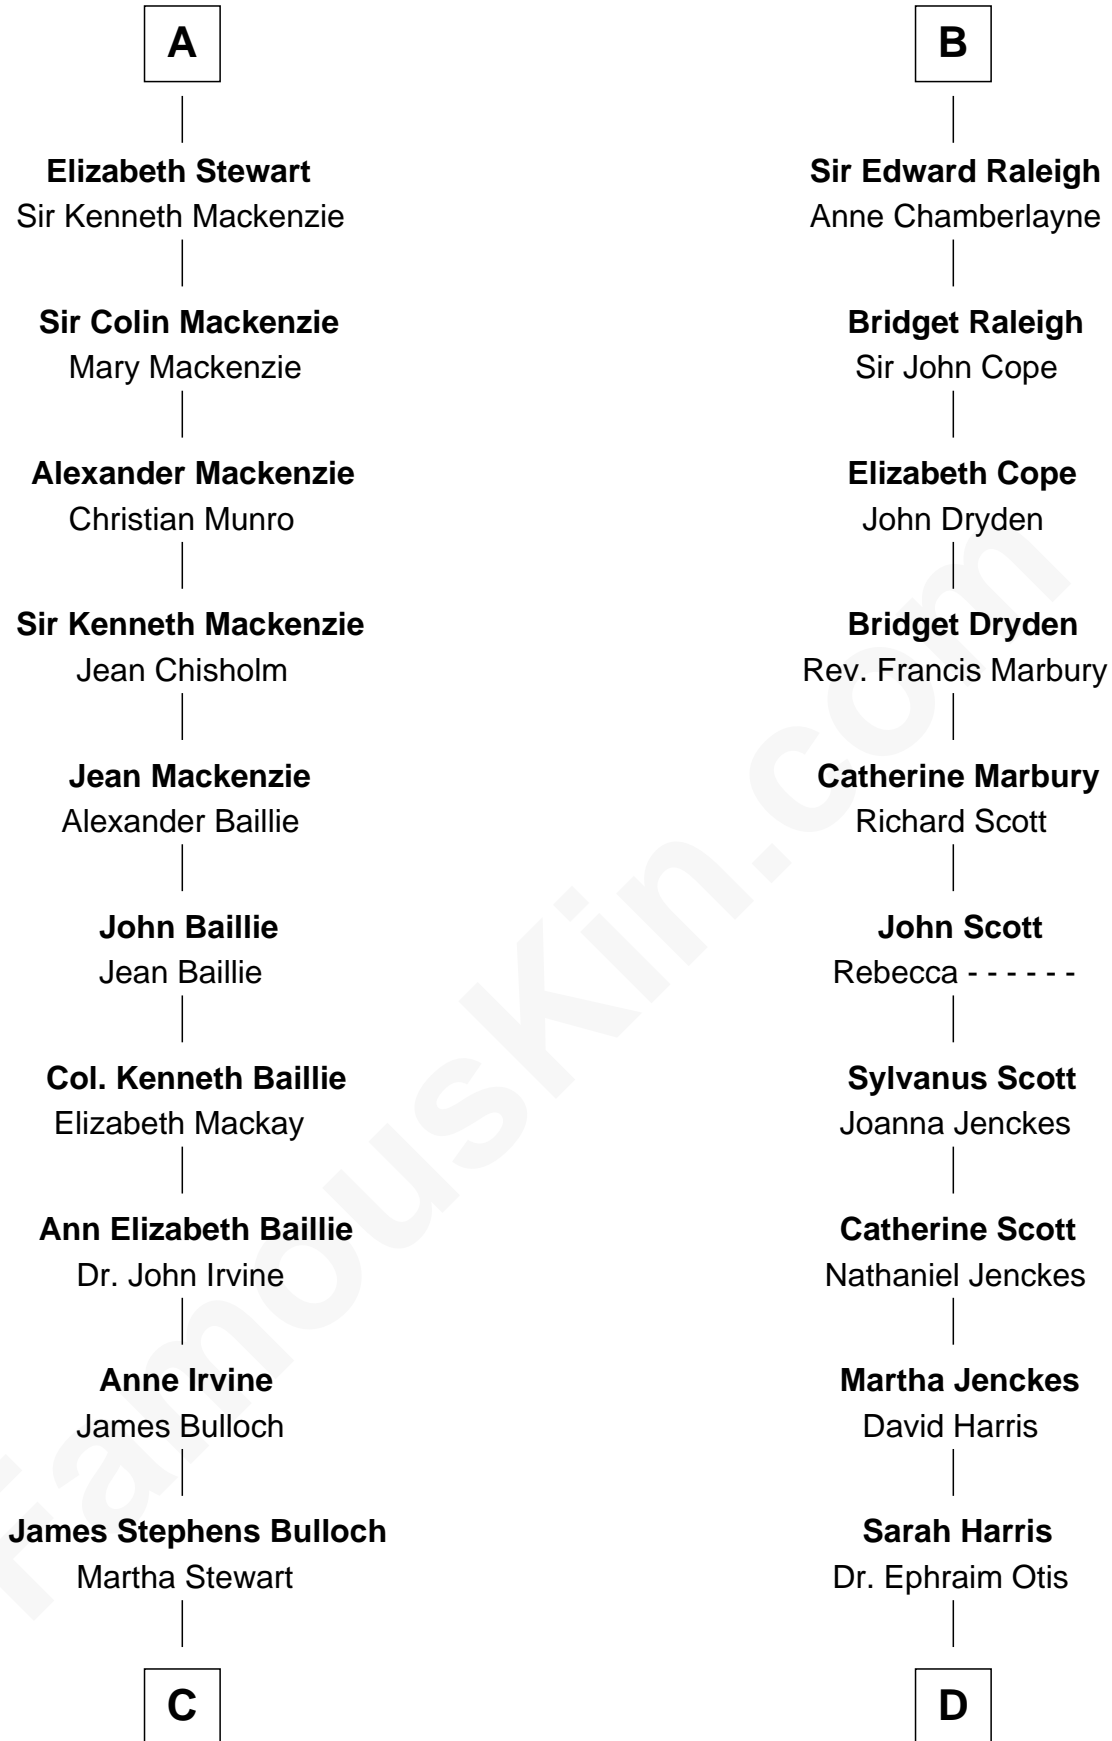

**FamousKin.com**  
**Relationship Chart of**  
**Theodore Roosevelt**  
*26th U.S. President*

**18th cousin 3 times removed of**  
**Willis Carrier**  
*Inventor of Air Conditioning*

**C**

**Martha Bulloch**  
Theodore Roosevelt

**Theodore Roosevelt**  
*26th U.S. President*

**D**

**Dr. Harris Otis**  
Sarah Rogers

**Lydia Otis**  
Thomas Button

**Ann Elizabeth Button**  
David Joy Haviland

**Elizabeth R. Haviland**  
Duane Williams Carrier