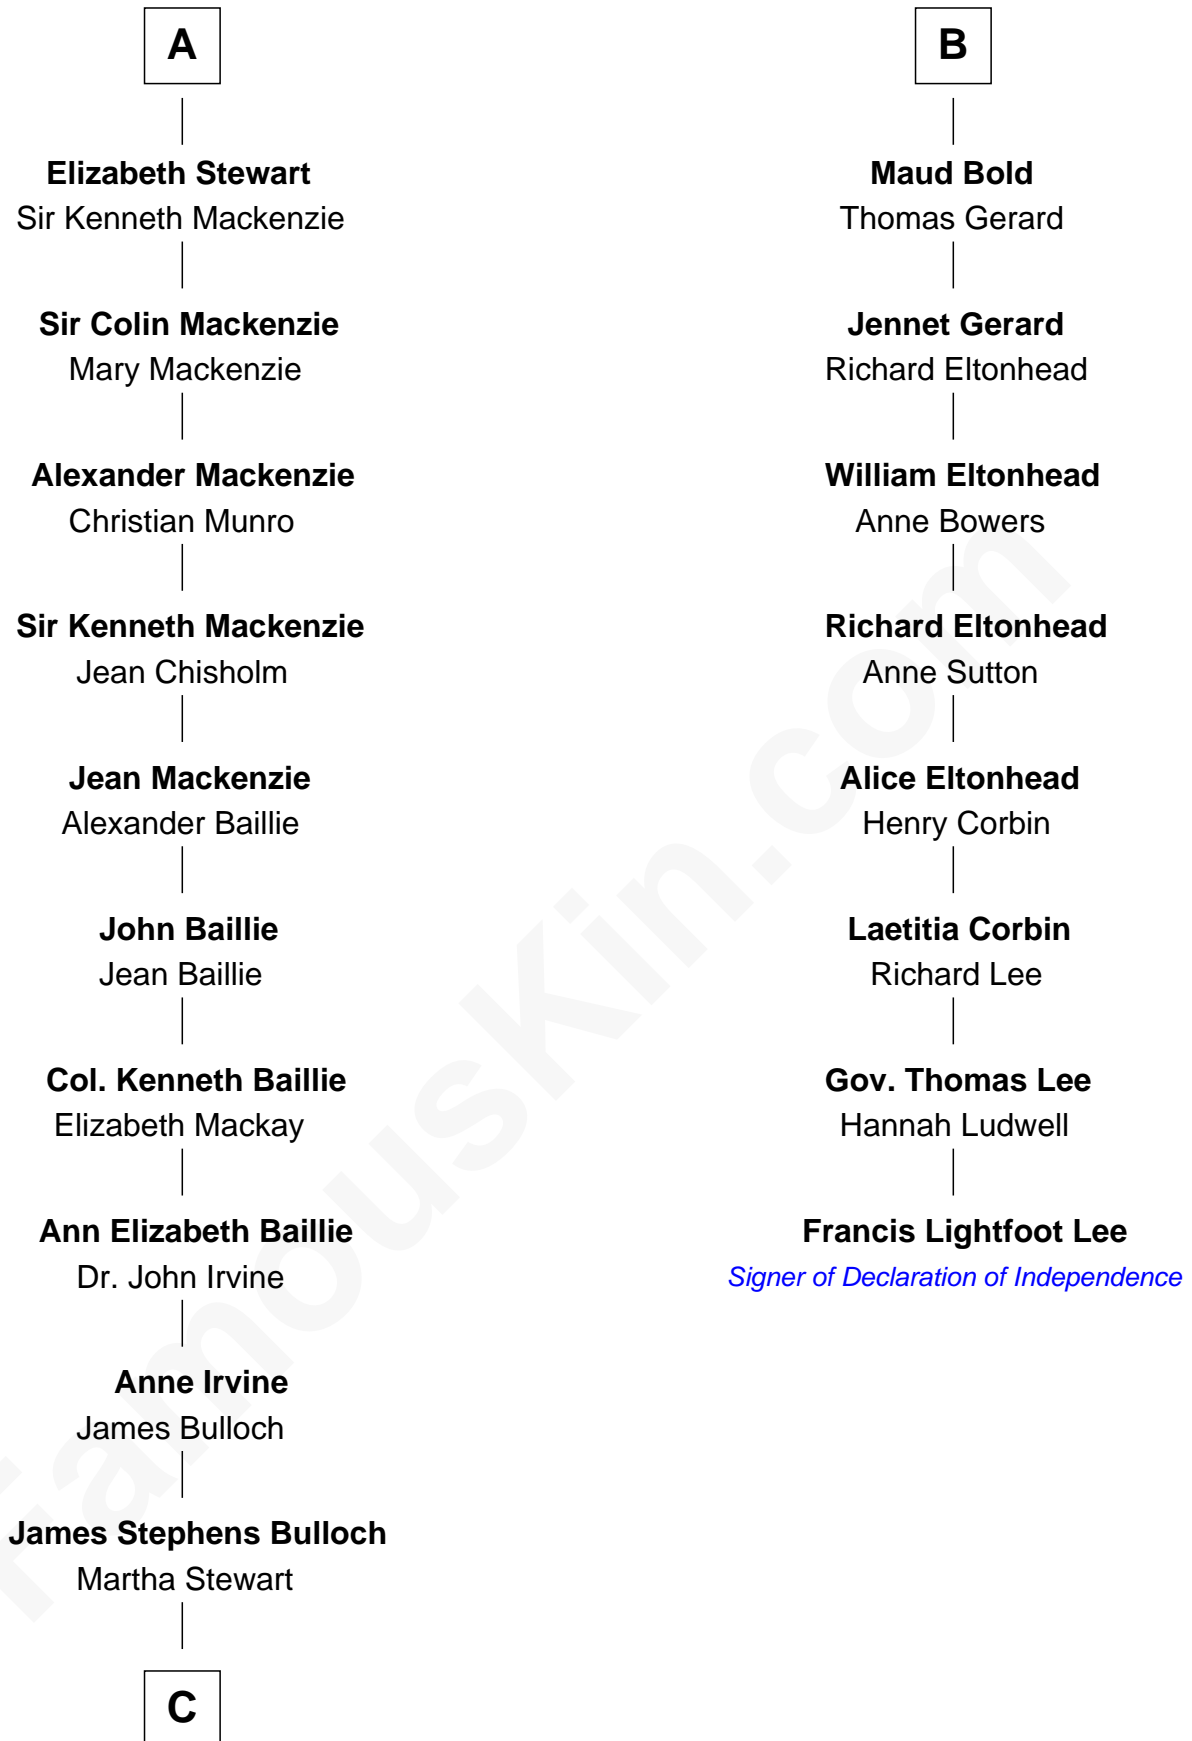

FamousKin.com
Relationship Chart of
Theodore Roosevelt
26th U.S. President

14th cousin 4 times removed of

Francis Lightfoot Lee
Signer of the Declaration of Independence

C

Martha Bulloch
Theodore Roosevelt

Theodore Roosevelt
26th U.S. President

FamousKin.com