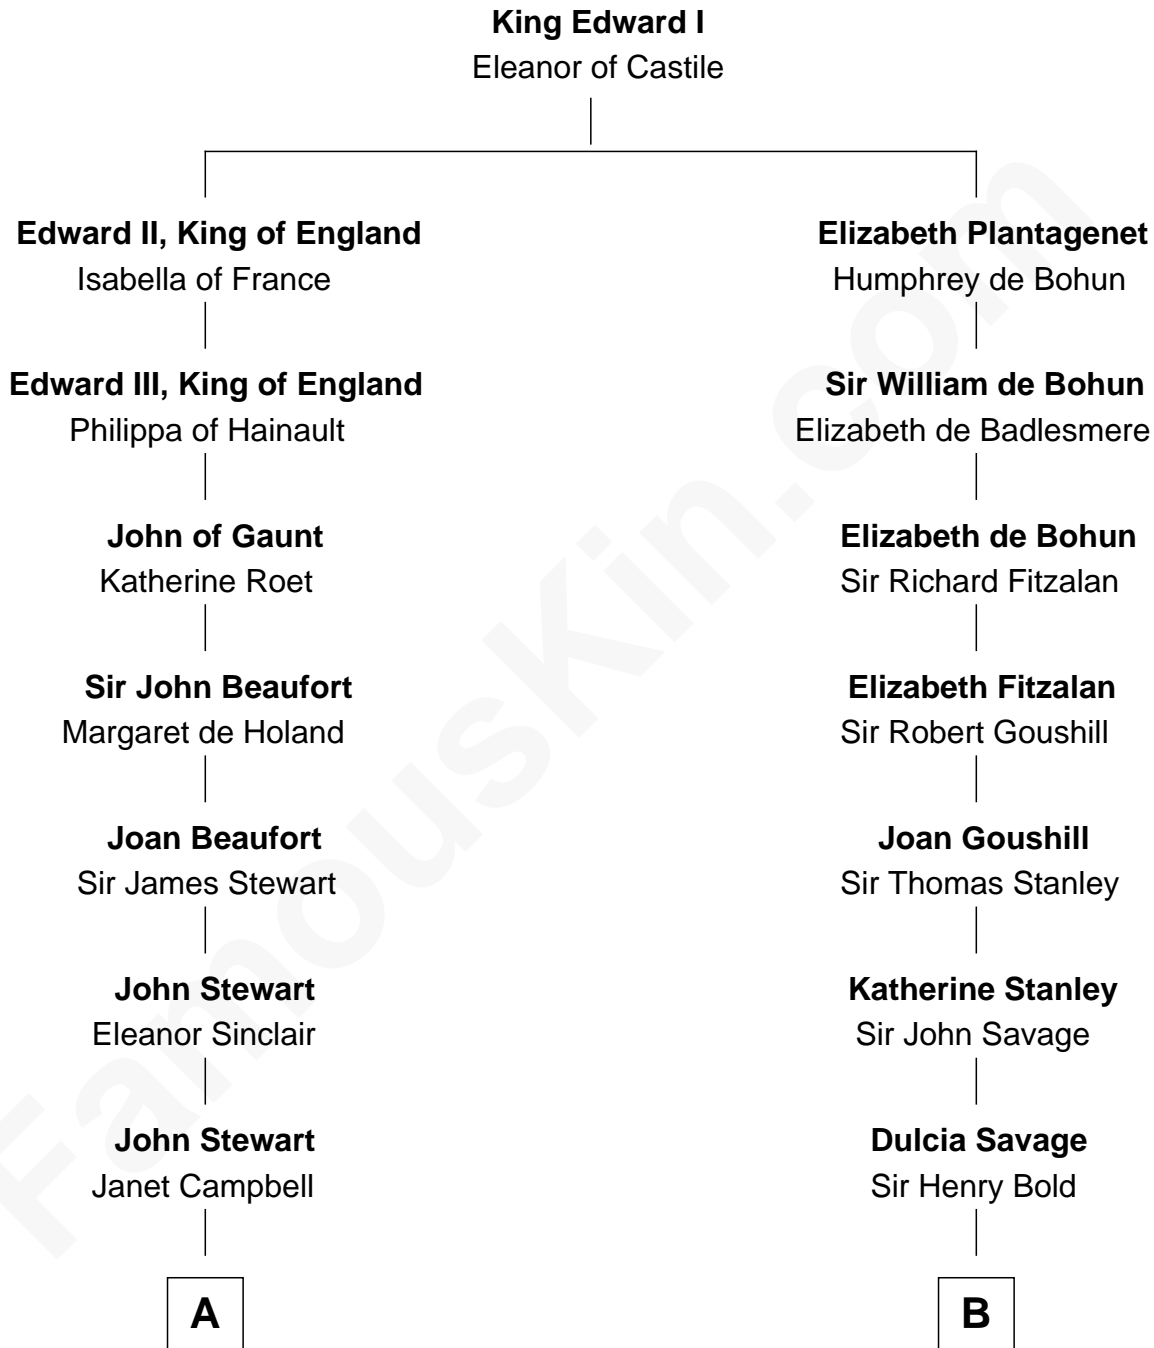

FamousKin.com
Relationship Chart of
Theodore Roosevelt
26th U.S. President

14th cousin 4 times removed of

Francis Lightfoot Lee
Signer of the Declaration of Independence

C

Martha Bulloch
Theodore Roosevelt

Theodore Roosevelt
26th U.S. President

FamousKin.com