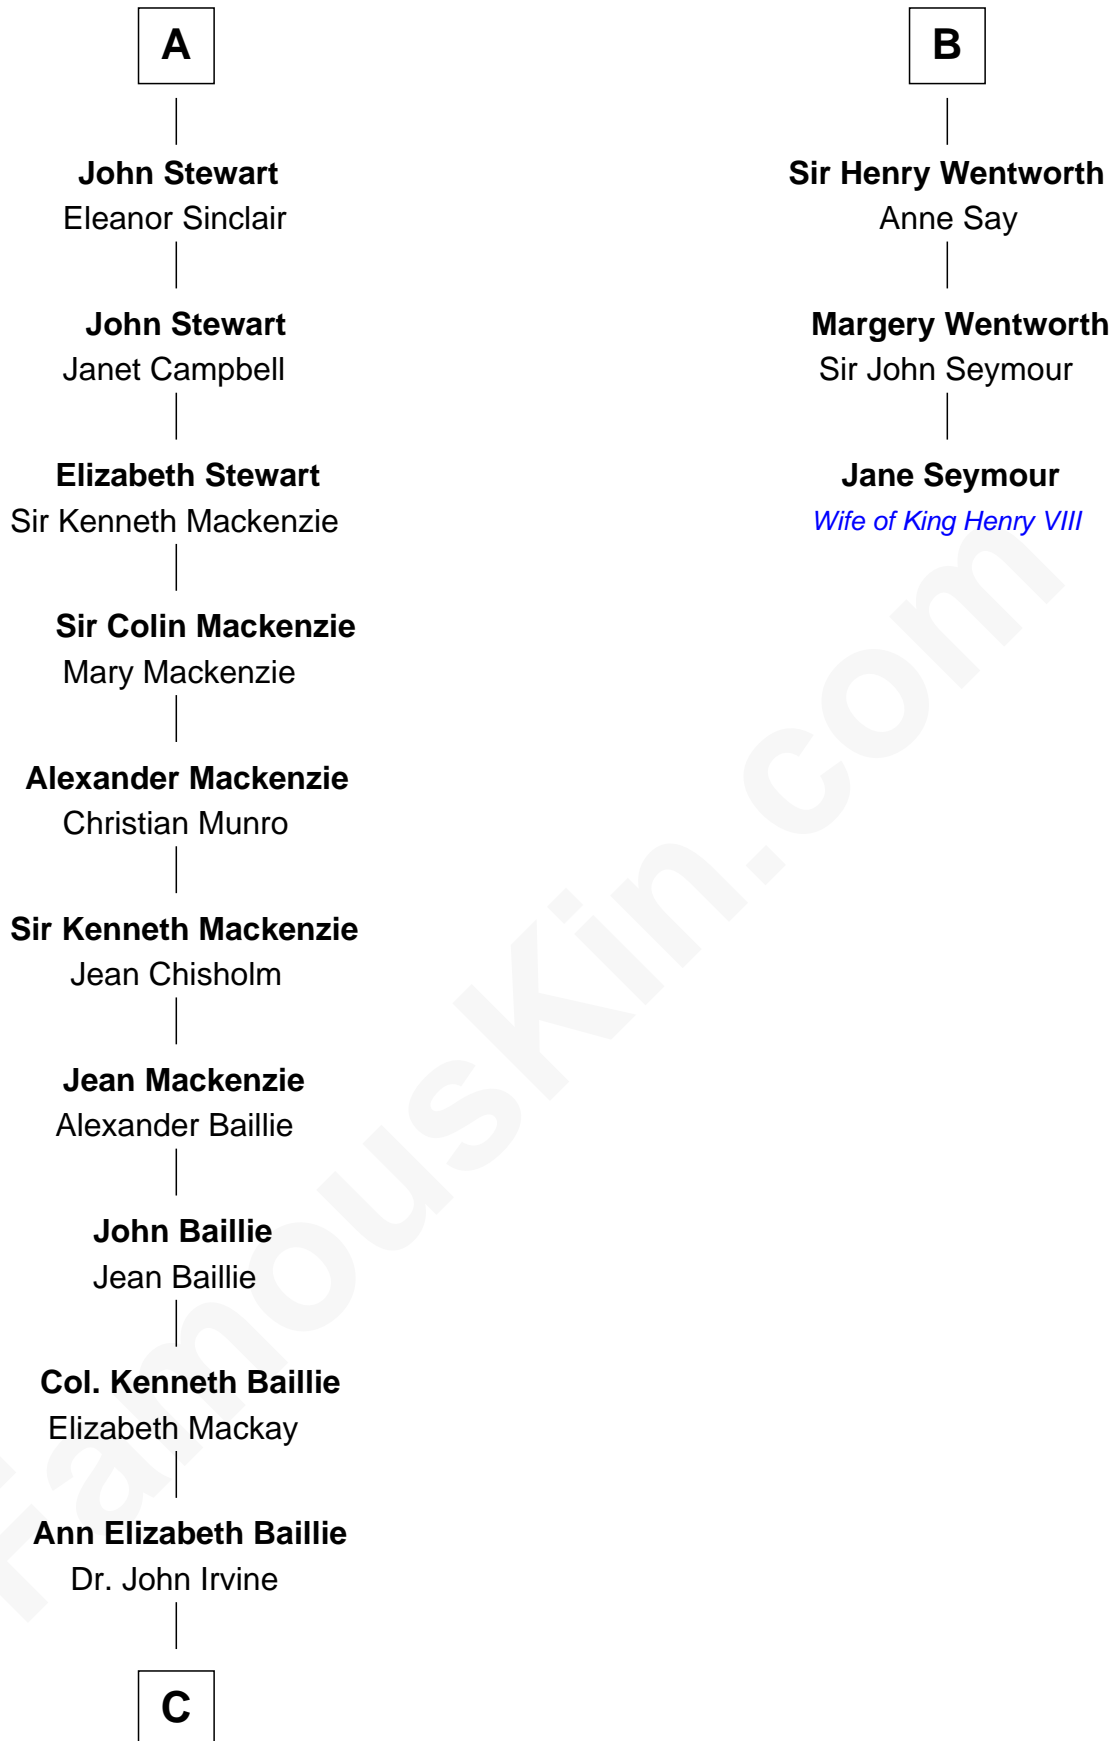

FamousKin.com
Relationship Chart of
Theodore Roosevelt
26th U.S. President

9th cousin 11 times removed of
Jane Seymour
3rd Wife of King Henry VIII

C

Anne Irvine
James Bulloch

James Stephens Bulloch
Martha Stewart

Martha Bulloch
Theodore Roosevelt

Theodore Roosevelt
26th U.S. President

FamousKin.com