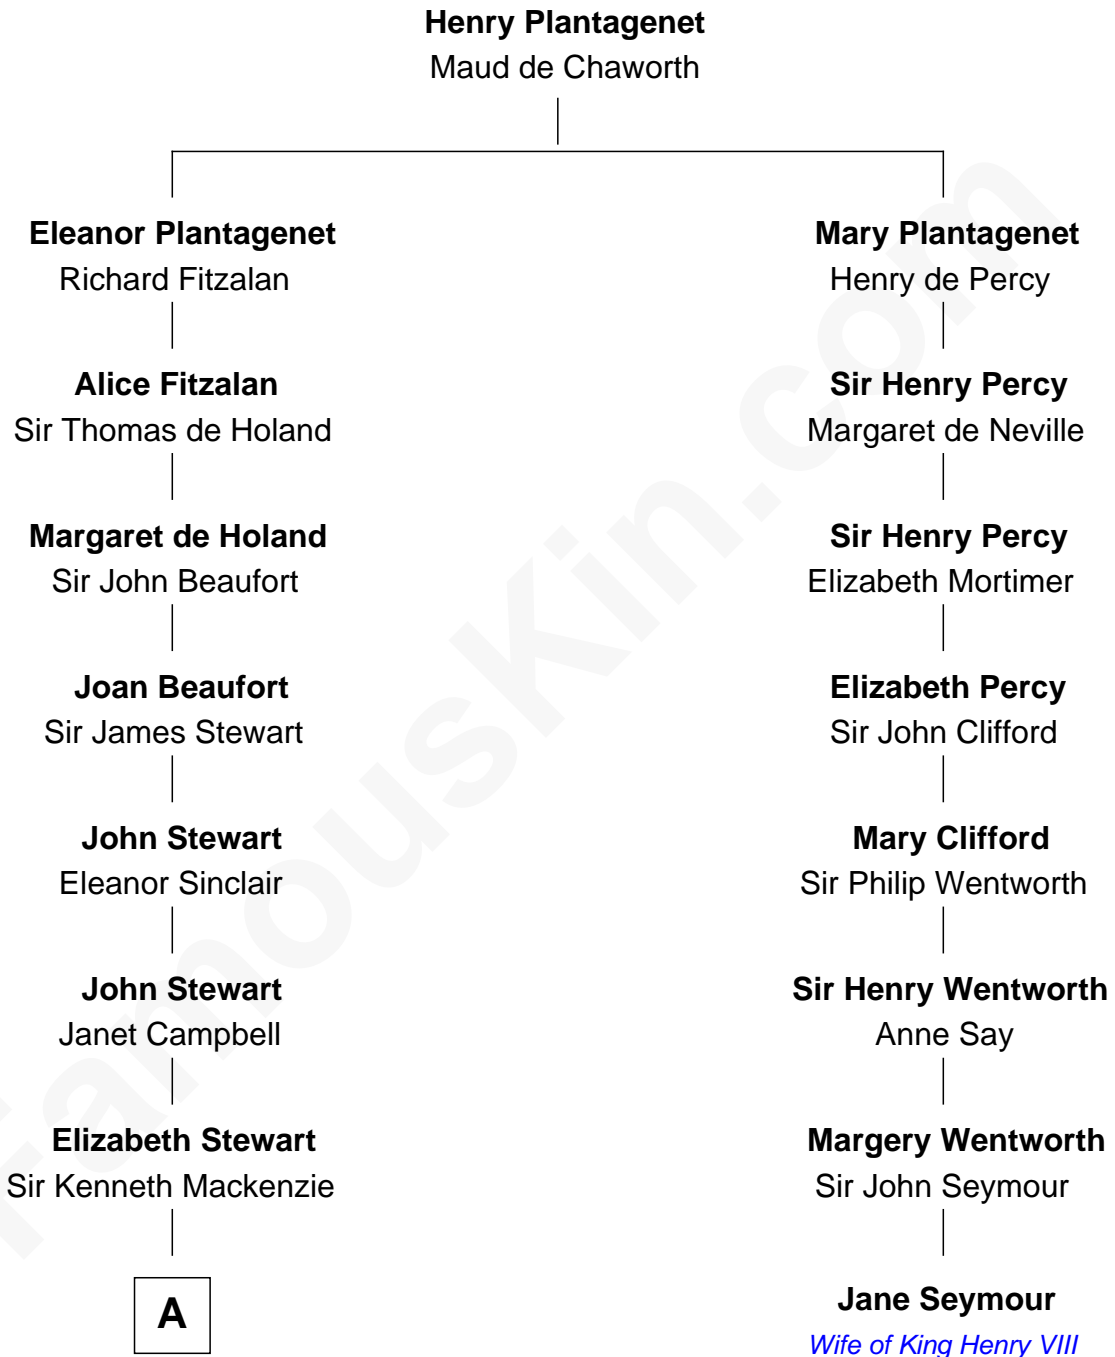

FamousKin.com
Relationship Chart of
Theodore Roosevelt
26th U.S. President

7th cousin 10 times removed of
Jane Seymour
3rd Wife of King Henry VIII

A

—
Sir Colin Mackenzie

Mary Mackenzie

—
Alexander Mackenzie

Christian Munro

—
Sir Kenneth Mackenzie

Jean Chisholm

—
Jean Mackenzie

Alexander Baillie

—
John Baillie

Jean Baillie

—
Col. Kenneth Baillie

Elizabeth Mackay

—
Ann Elizabeth Baillie

Dr. John Irvine

—
Anne Irvine

James Bulloch

—
James Stephens Bulloch

Martha Stewart

—
Martha Bulloch

Theodore Roosevelt

—
Theodore Roosevelt

26th U.S. President