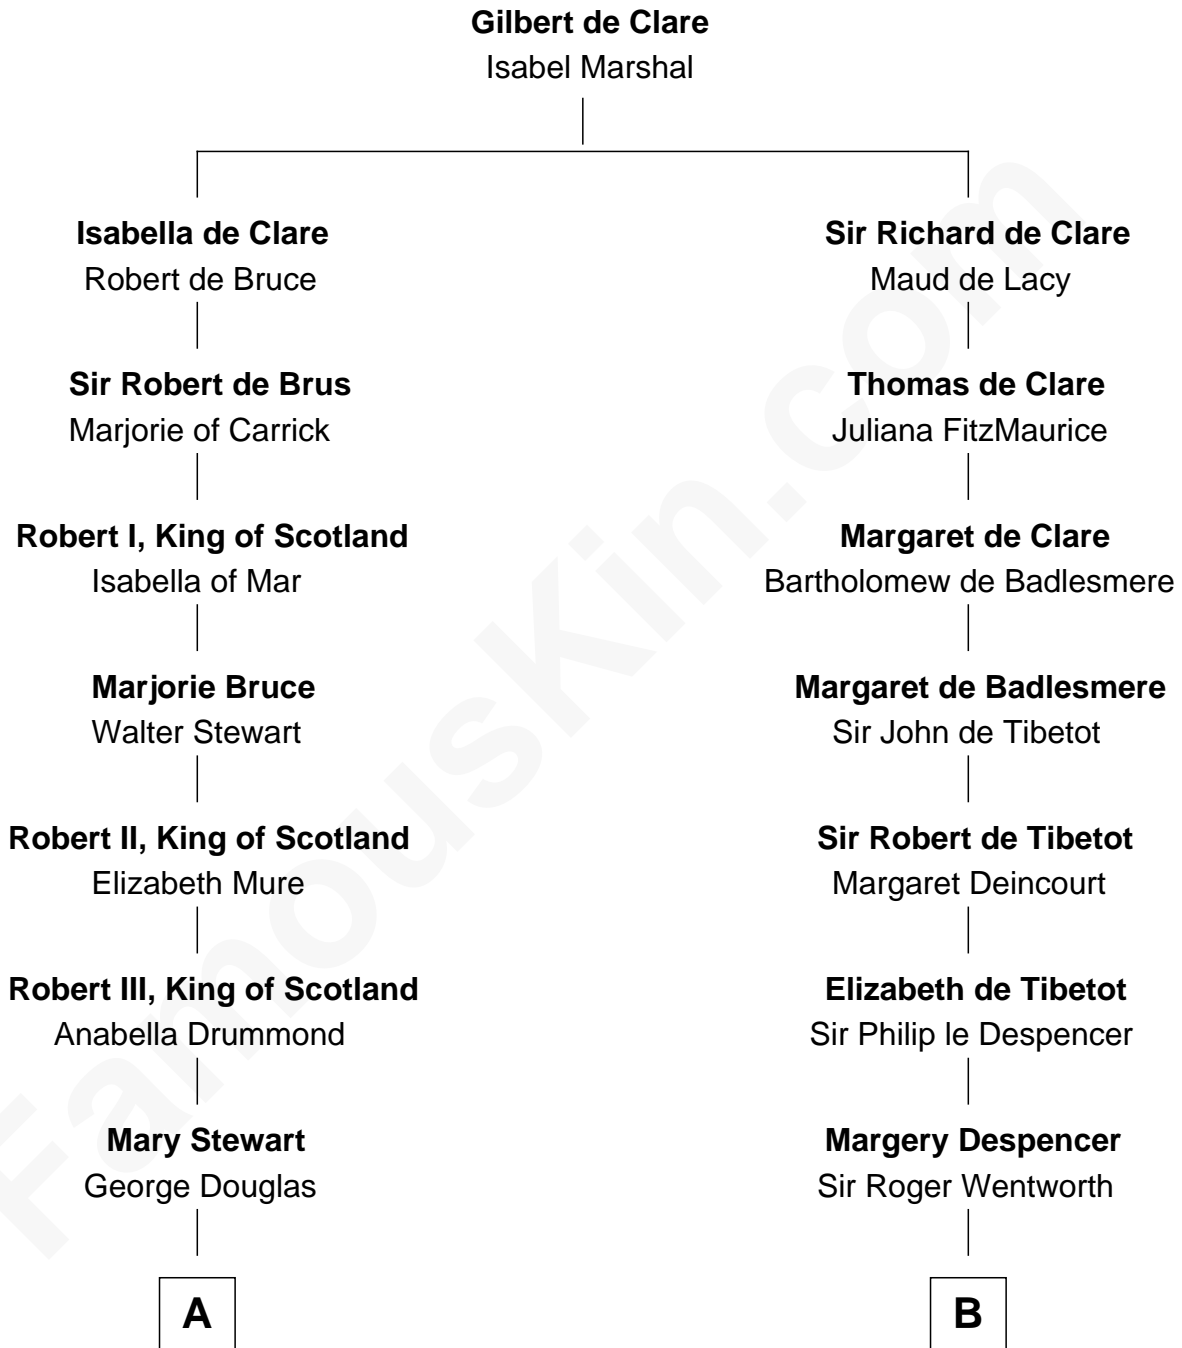

FamousKin.com
Relationship Chart of
Theodore Roosevelt
26th U.S. President

10th cousin 10 times removed of
Jane Seymour
3rd Wife of King Henry VIII

C

—
Anne Irvine
James Bulloch

—
James Stephens Bulloch
Martha Stewart

—
Martha Bulloch
Theodore Roosevelt

—
Theodore Roosevelt
26th U.S. President

FamousKin.com