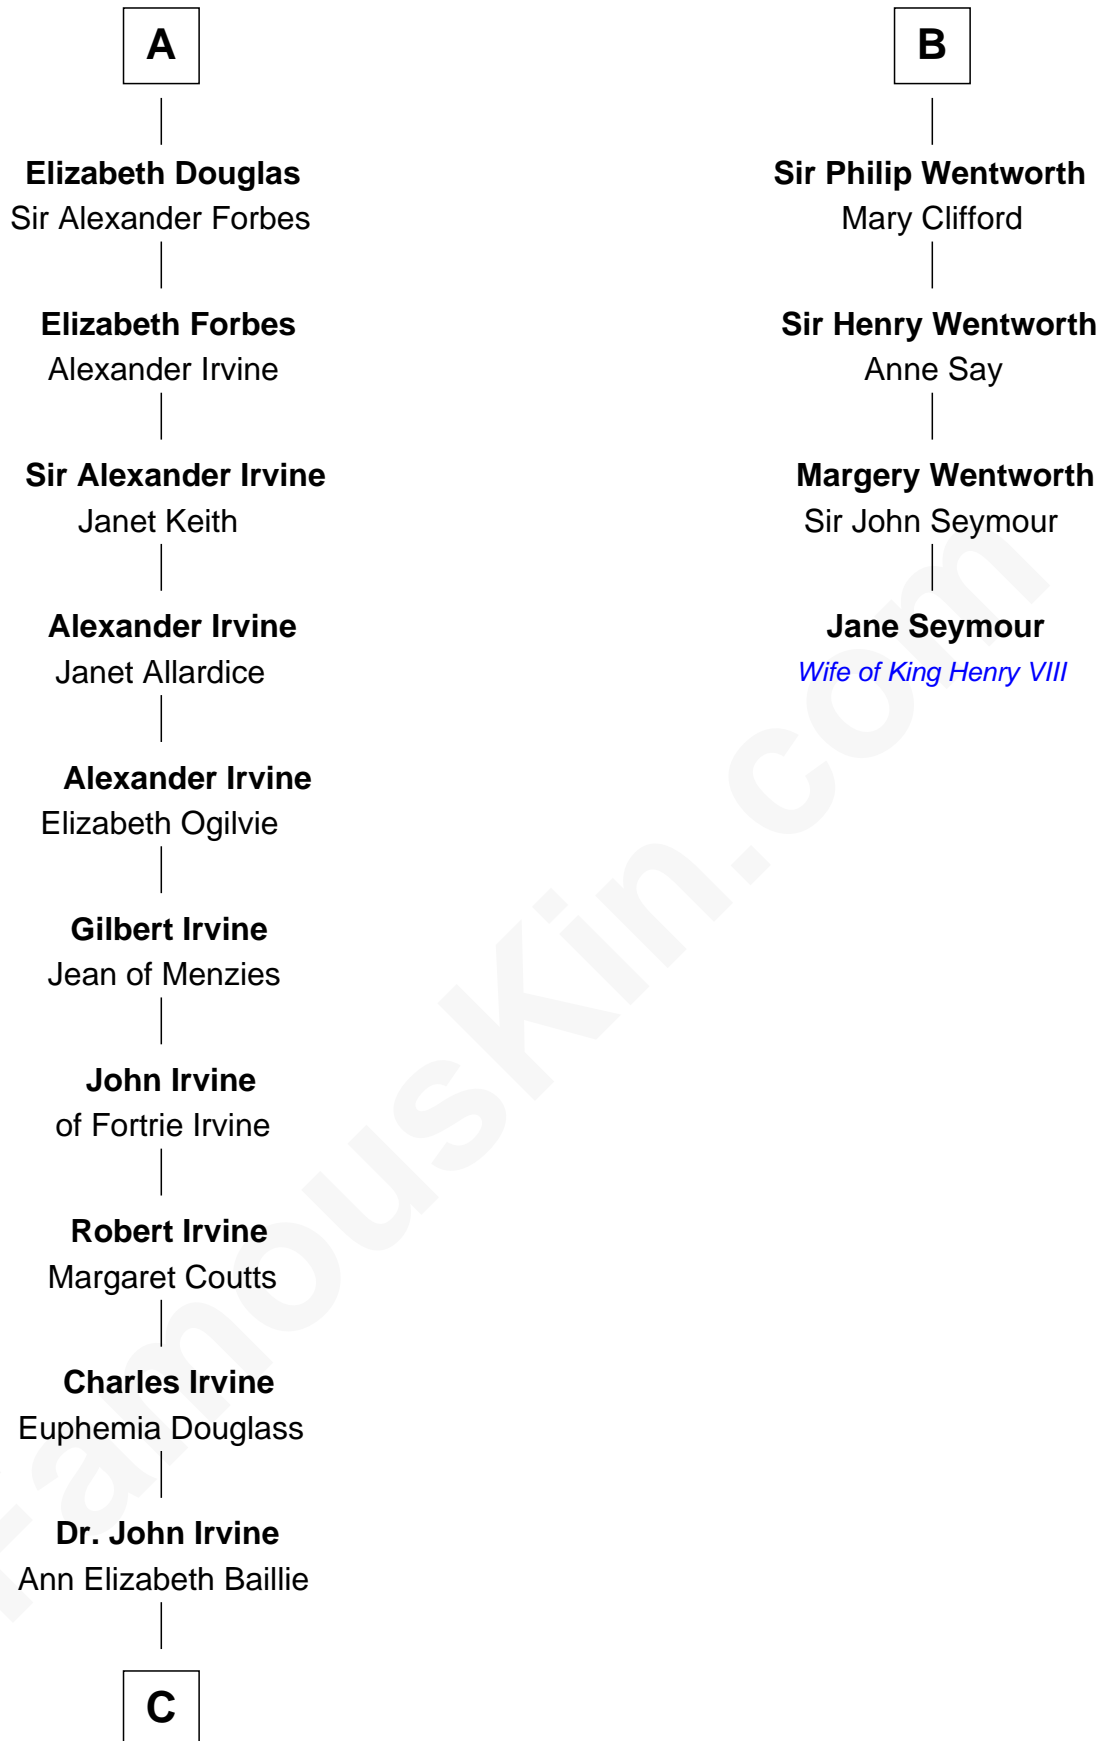

FamousKin.com
Relationship Chart of
Theodore Roosevelt
26th U.S. President

10th cousin 10 times removed of
Jane Seymour
3rd Wife of King Henry VIII

C

—
Anne Irvine
James Bulloch

—
James Stephens Bulloch
Martha Stewart

—
Martha Bulloch
Theodore Roosevelt

—
Theodore Roosevelt
26th U.S. President

FamousKin.com