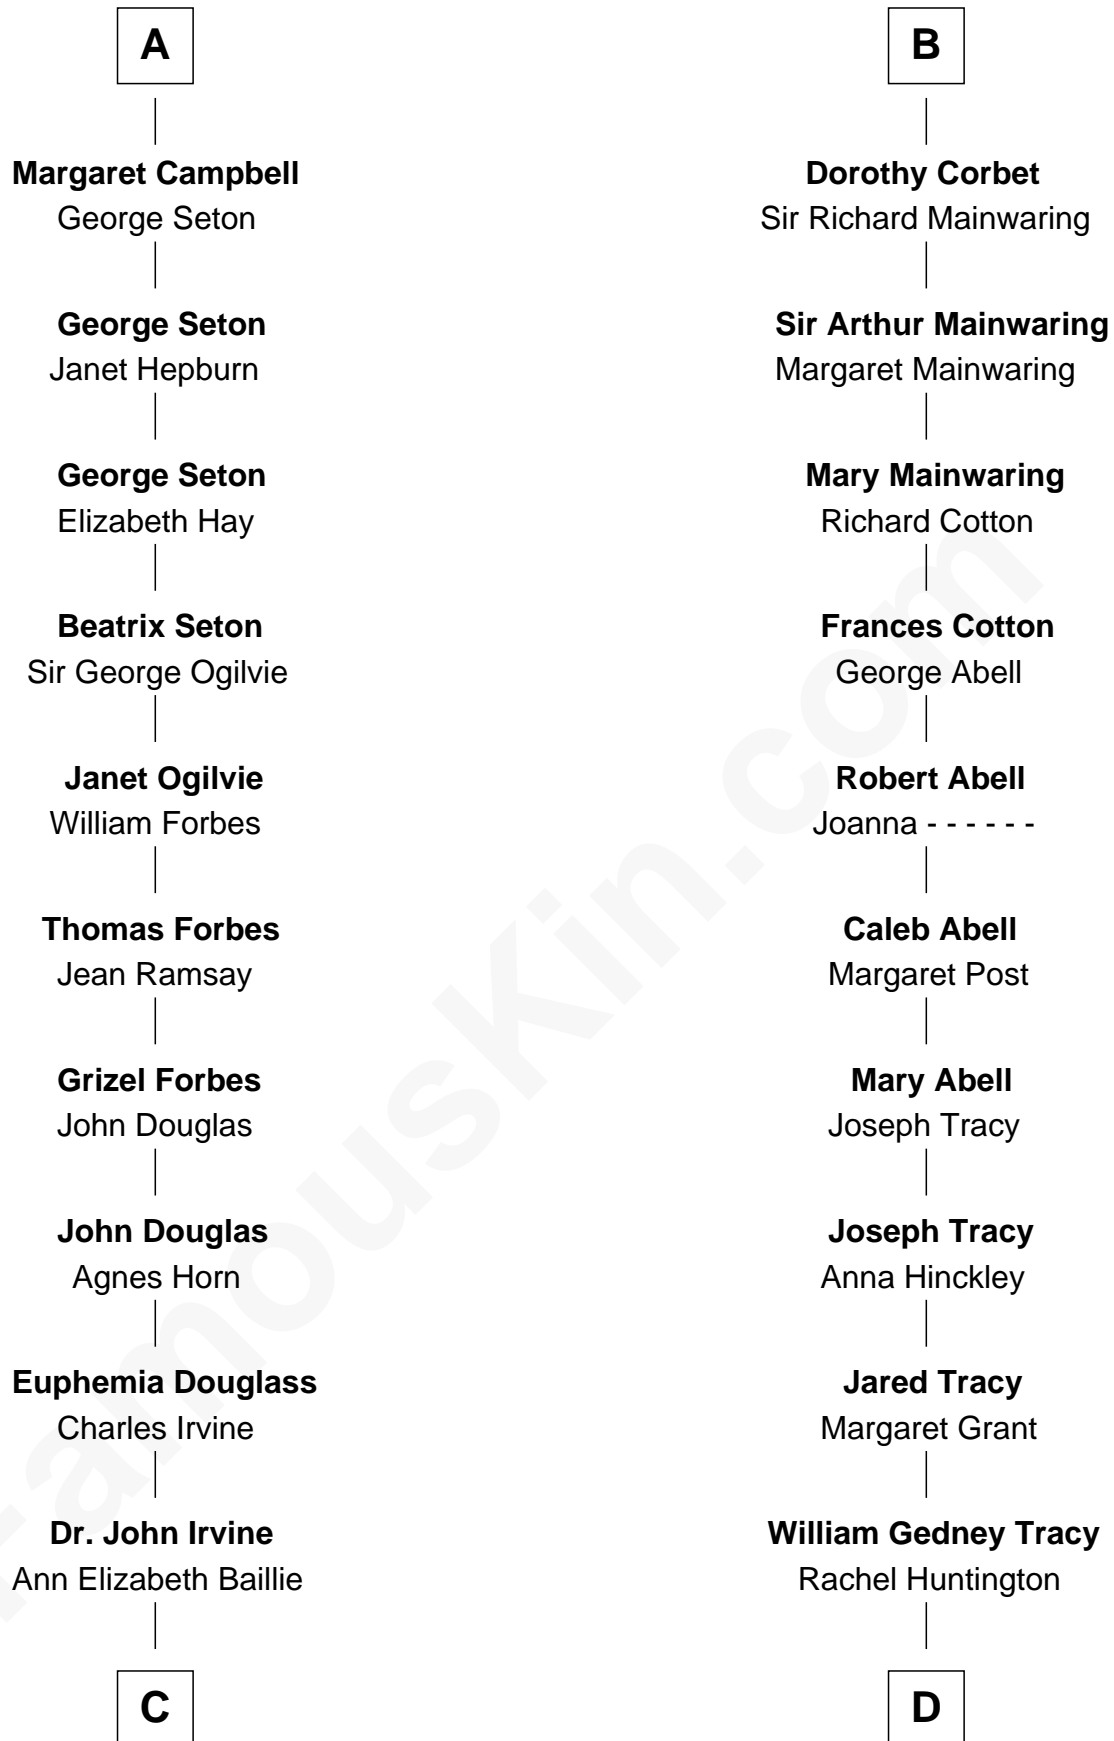

**FamousKin.com**  
**Relationship Chart of**  
**Theodore Roosevelt**  
*26th U.S. President*

20th cousin 1 time removed of

**John Adams Morgan**  
*1952 Olympic Sailing Gold Medalist*

**C**

**Anne Irvine**  
James Bulloch

**James Stephens Bulloch**  
Martha Stewart

**Martha Bulloch**  
Theodore Roosevelt

**Theodore Roosevelt**  
*26th U.S. President*

**D**

**Charles F. Tracy**  
Louisa Kirkland

**Frances Louisa Tracy**  
John Pierpont Morgan