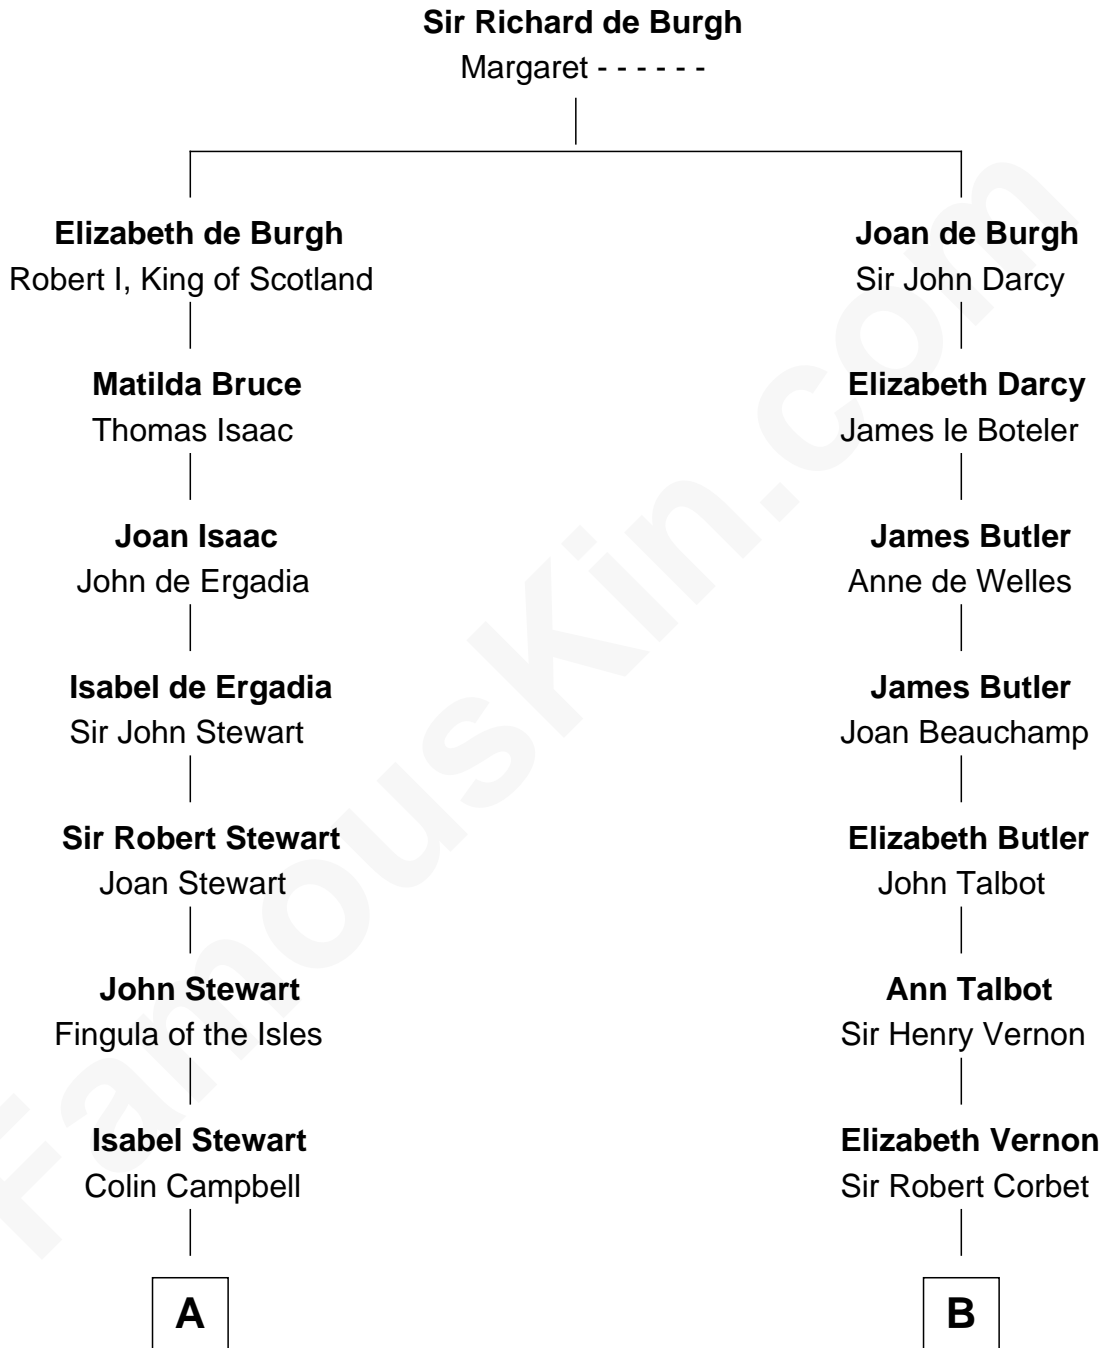

**FamousKin.com**  
**Relationship Chart of**  
**Theodore Roosevelt**  
*26th U.S. President*

20th cousin 1 time removed of

**John Adams Morgan**  
*1952 Olympic Sailing Gold Medalist*

**C**

**Anne Irvine**  
James Bulloch

**James Stephens Bulloch**  
Martha Stewart

**Martha Bulloch**  
Theodore Roosevelt

**Theodore Roosevelt**  
*26th U.S. President*

**D**

**Charles F. Tracy**  
Louisa Kirkland

**Frances Louisa Tracy**  
John Pierpont Morgan