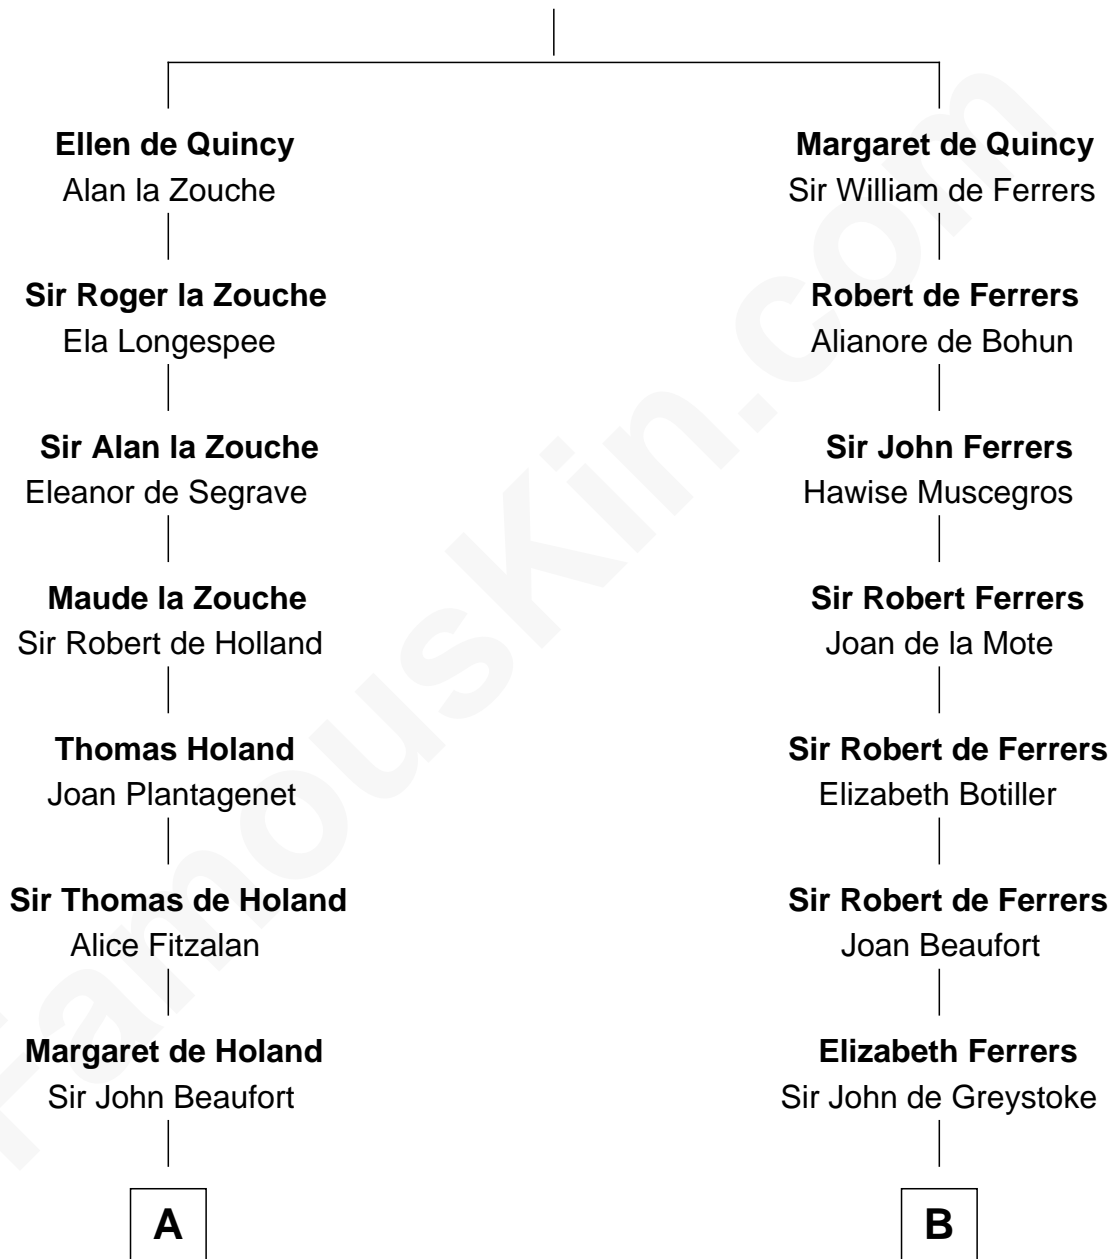

# FamousKin.com Relationship Chart of

**Theodore Roosevelt**

*26th U.S. President*

21st cousin of

**Sir Arthur Conan Doyle**

*Author, "Sherlock Holmes"*

**Sir Roger de Quincy**

*Helen of Galloway*

**C**

**Ann Elizabeth Baillie**

Dr. John Irvine

**Anne Irvine**

James Bulloch

**James Stephens Bulloch**

Martha Stewart

**Martha Bulloch**

Theodore Roosevelt

**Theodore Roosevelt**

*26th U.S. President*

**D**

**Mary Percy**

Rev. Dr. Richard Pack

**William Pack**

Catherine Scott