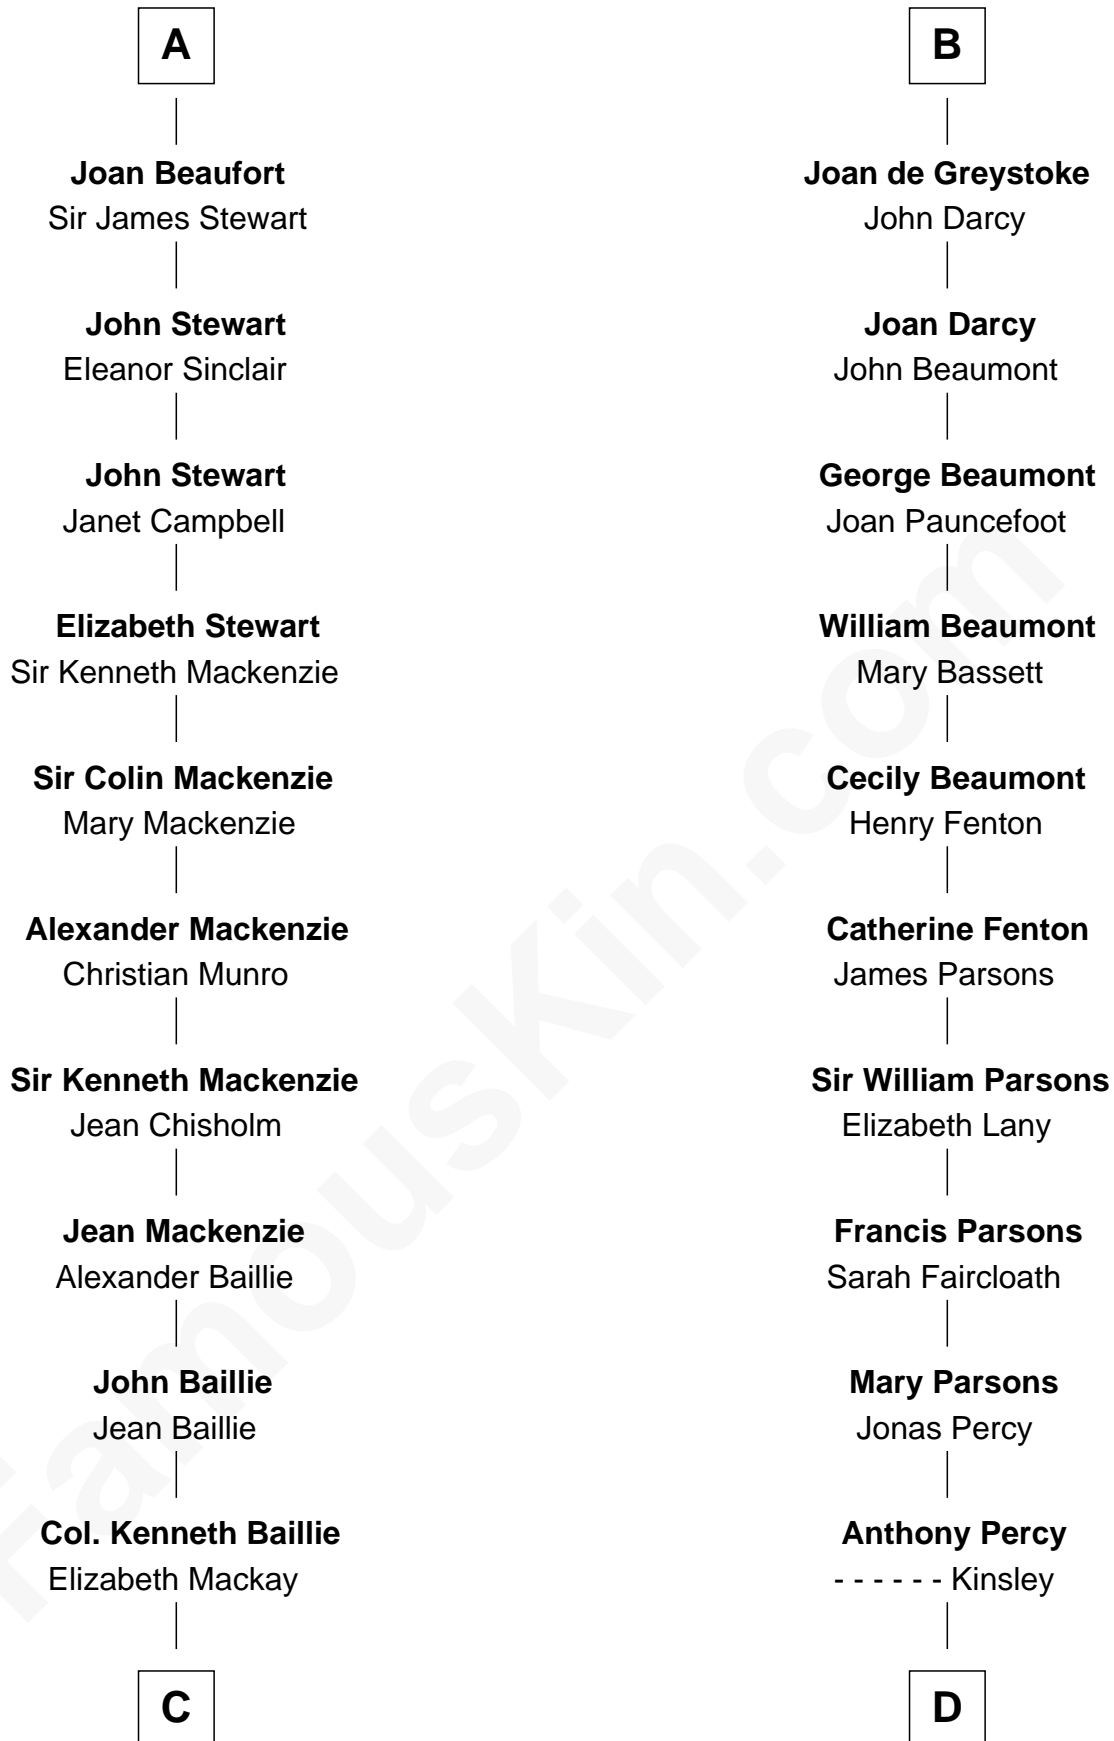

# FamousKin.com Relationship Chart of

**Theodore Roosevelt**

*26th U.S. President*

21st cousin of

**Sir Arthur Conan Doyle**

*Author, "Sherlock Holmes"*

**Sir Roger de Quincy**

*Helen of Galloway*

**C**

**Ann Elizabeth Baillie**

Dr. John Irvine

**Anne Irvine**

James Bulloch

**James Stephens Bulloch**

Martha Stewart

**Martha Bulloch**

Theodore Roosevelt

**Theodore Roosevelt**

*26th U.S. President*

**D**

**Mary Percy**

Rev. Dr. Richard Pack

**William Pack**

Catherine Scott