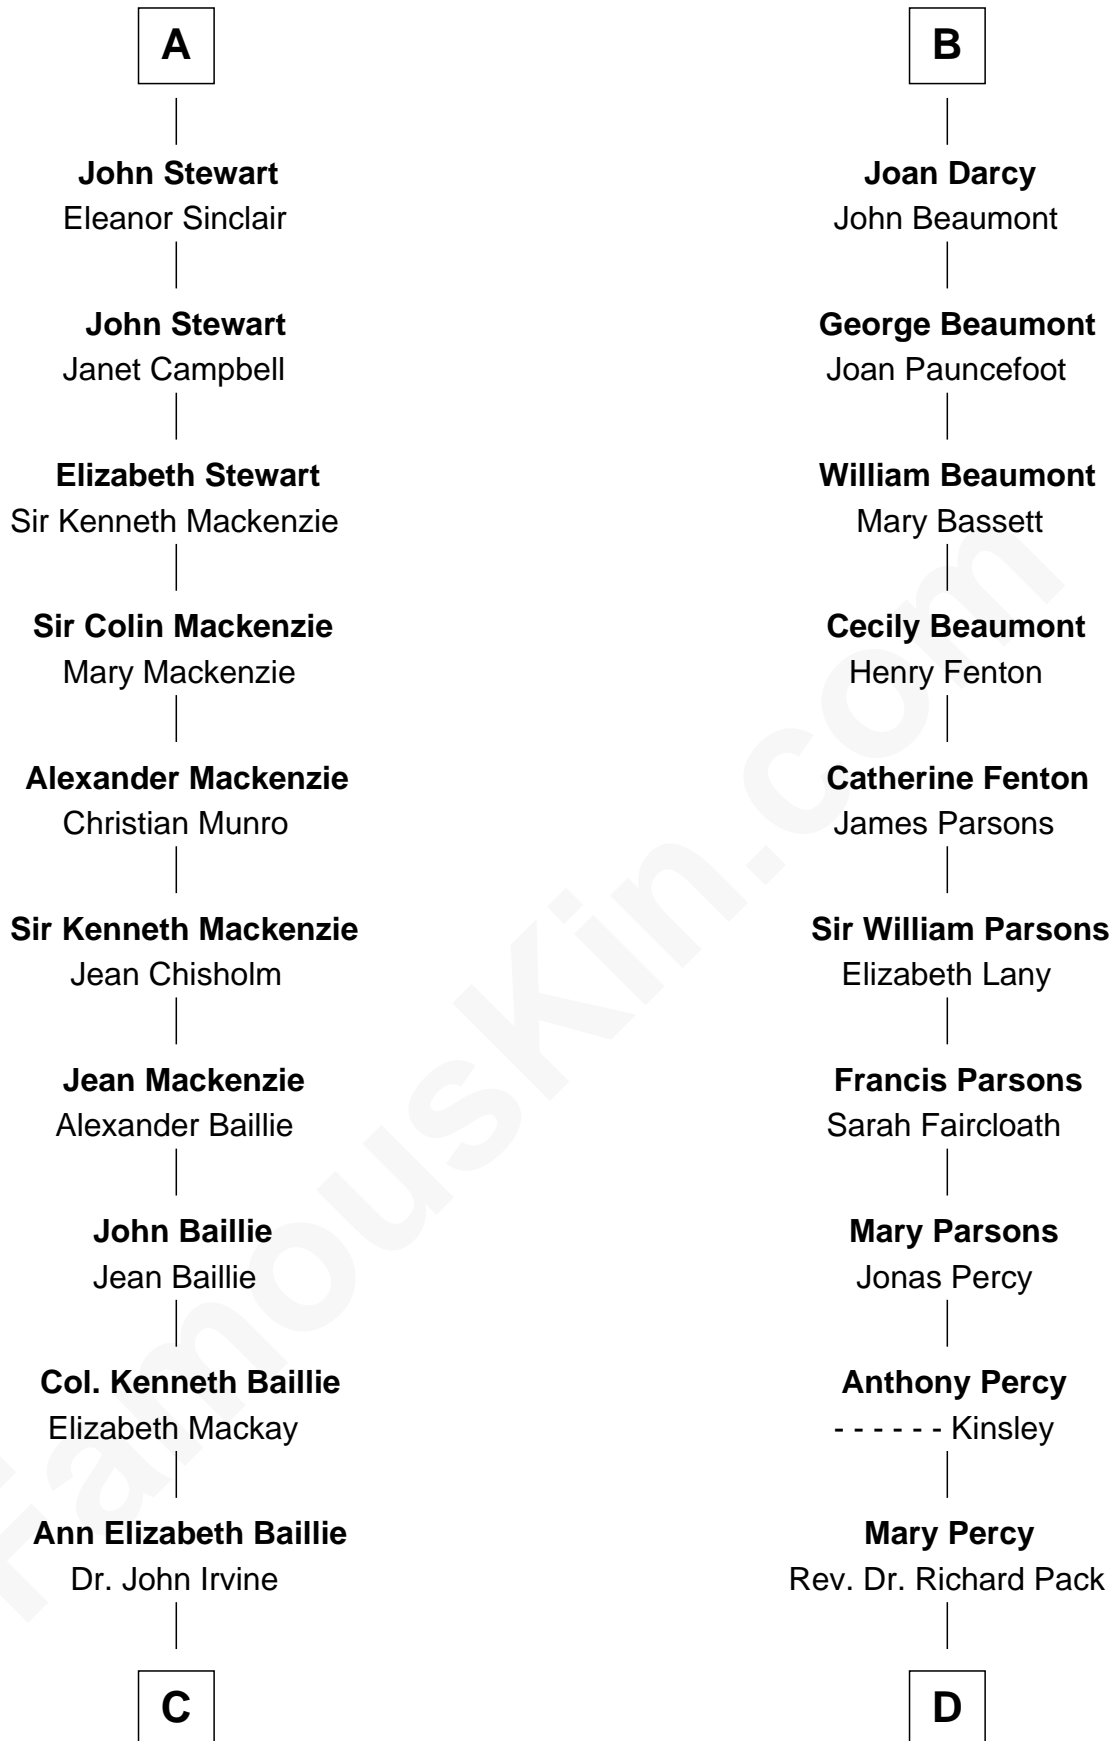

**FamousKin.com**  
**Relationship Chart of**  
**Theodore Roosevelt**  
*26th U.S. President*

**20th cousin of**  
**Sir Arthur Conan Doyle**  
*Author, "Sherlock Holmes"*

**C**

**Anne Irvine**  
James Bulloch

**James Stephens Bulloch**  
Martha Stewart

**Martha Bulloch**  
Theodore Roosevelt

**Theodore Roosevelt**  
*26th U.S. President*

**D**

**William Pack**  
Catherine Scott

**Catherine Pack**  
William Foley

**Mary Josephine Elizabeth Foley**  
Charles Altamont Doyle

**Sir Arthur Conan Doyle**  
*Author, "Sherlock Holmes"*