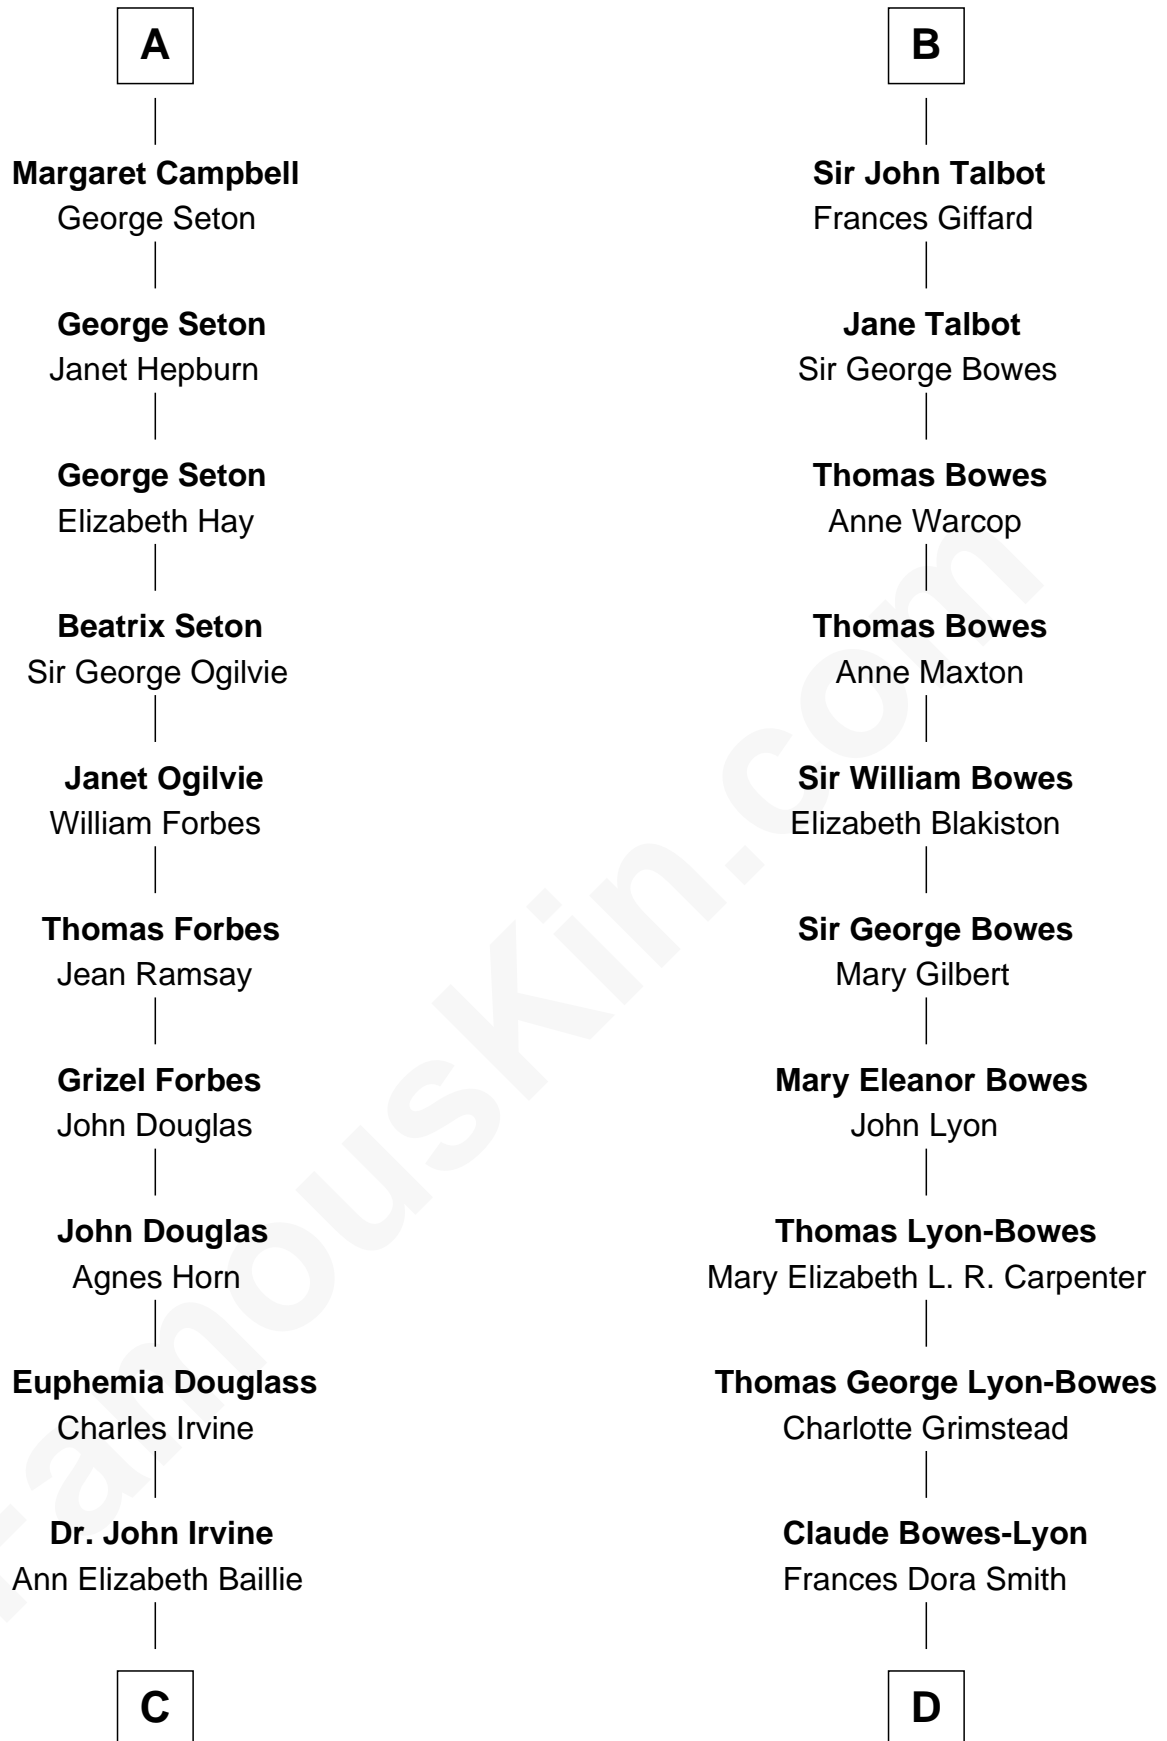

**FamousKin.com**  
**Relationship Chart of**  
**Theodore Roosevelt**  
*26th U.S. President*

19th cousin 1 time removed of  
**Queen Elizabeth II**  
*Queen of the United Kingdom*

**C**

**Anne Irvine**  
James Bulloch

**James Stephens Bulloch**  
Martha Stewart

**Martha Bulloch**  
Theodore Roosevelt

**Theodore Roosevelt**  
*26th U.S. President*

**D**

**Claude George Bowes-Lyon**  
Cecilia Nina Cavendish-Bentinck

**Elizabeth Bowes-Lyon**  
George VI, King of the United Kingdom

**Queen Elizabeth II**  
*Queen of the United Kingdom*