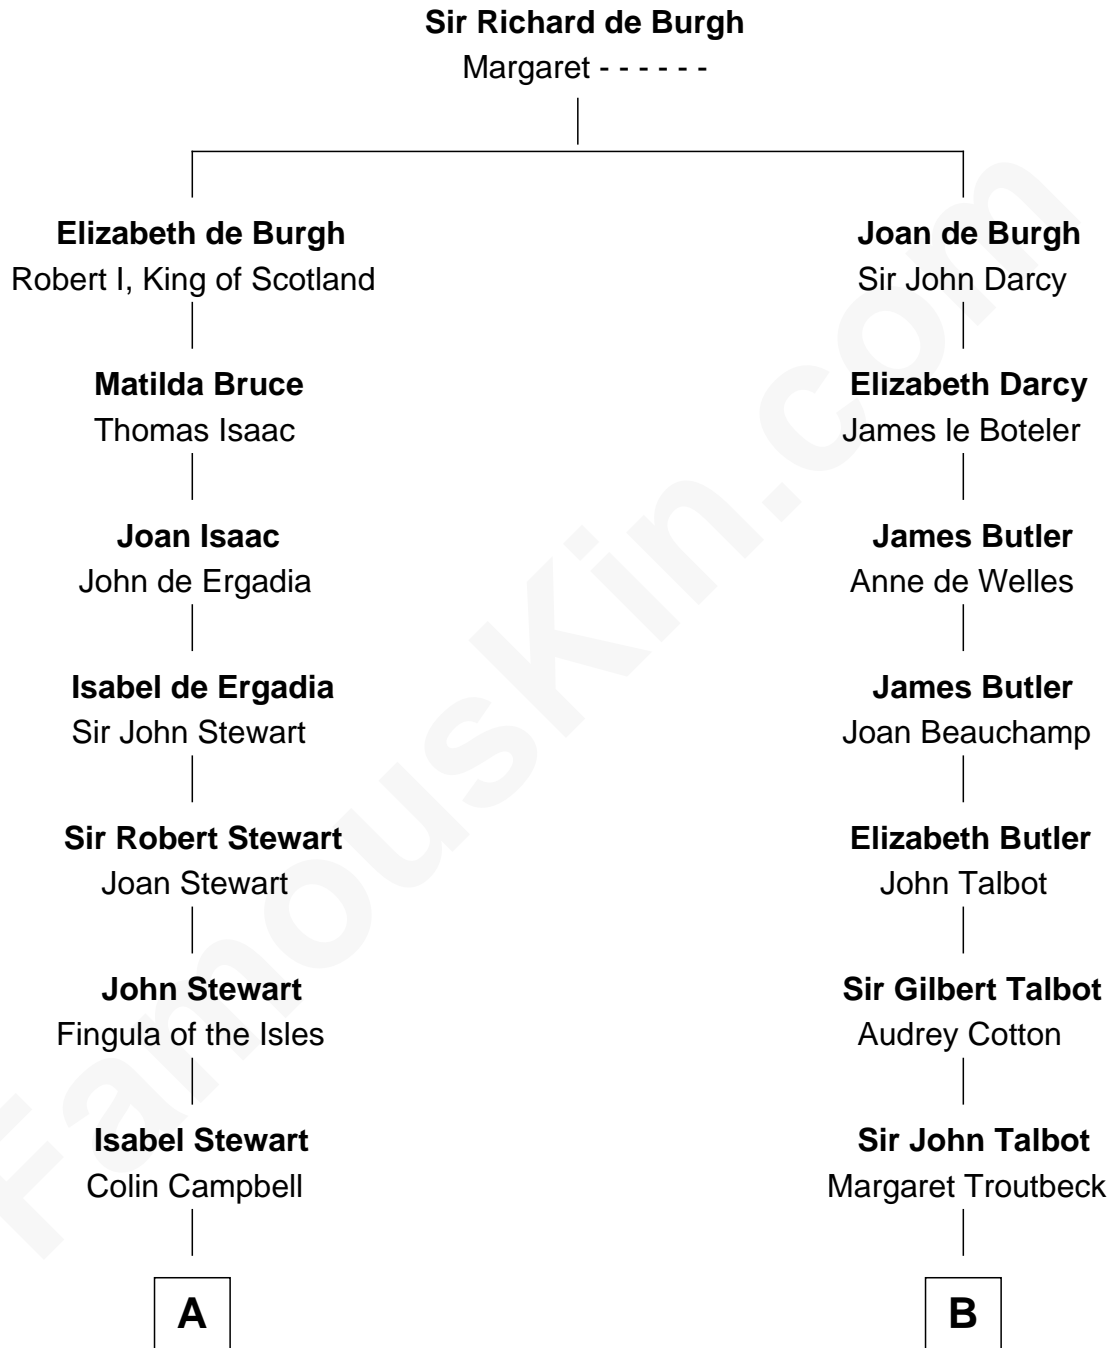

**FamousKin.com**  
**Relationship Chart of**  
**Theodore Roosevelt**  
*26th U.S. President*

19th cousin 1 time removed of  
**Queen Elizabeth II**  
*Queen of the United Kingdom*

**C**

**Anne Irvine**  
James Bulloch

**James Stephens Bulloch**  
Martha Stewart

**Martha Bulloch**  
Theodore Roosevelt

**Theodore Roosevelt**  
*26th U.S. President*

**D**

**Claude George Bowes-Lyon**  
Cecilia Nina Cavendish-Bentinck

**Elizabeth Bowes-Lyon**  
George VI, King of the United Kingdom

**Queen Elizabeth II**  
*Queen of the United Kingdom*