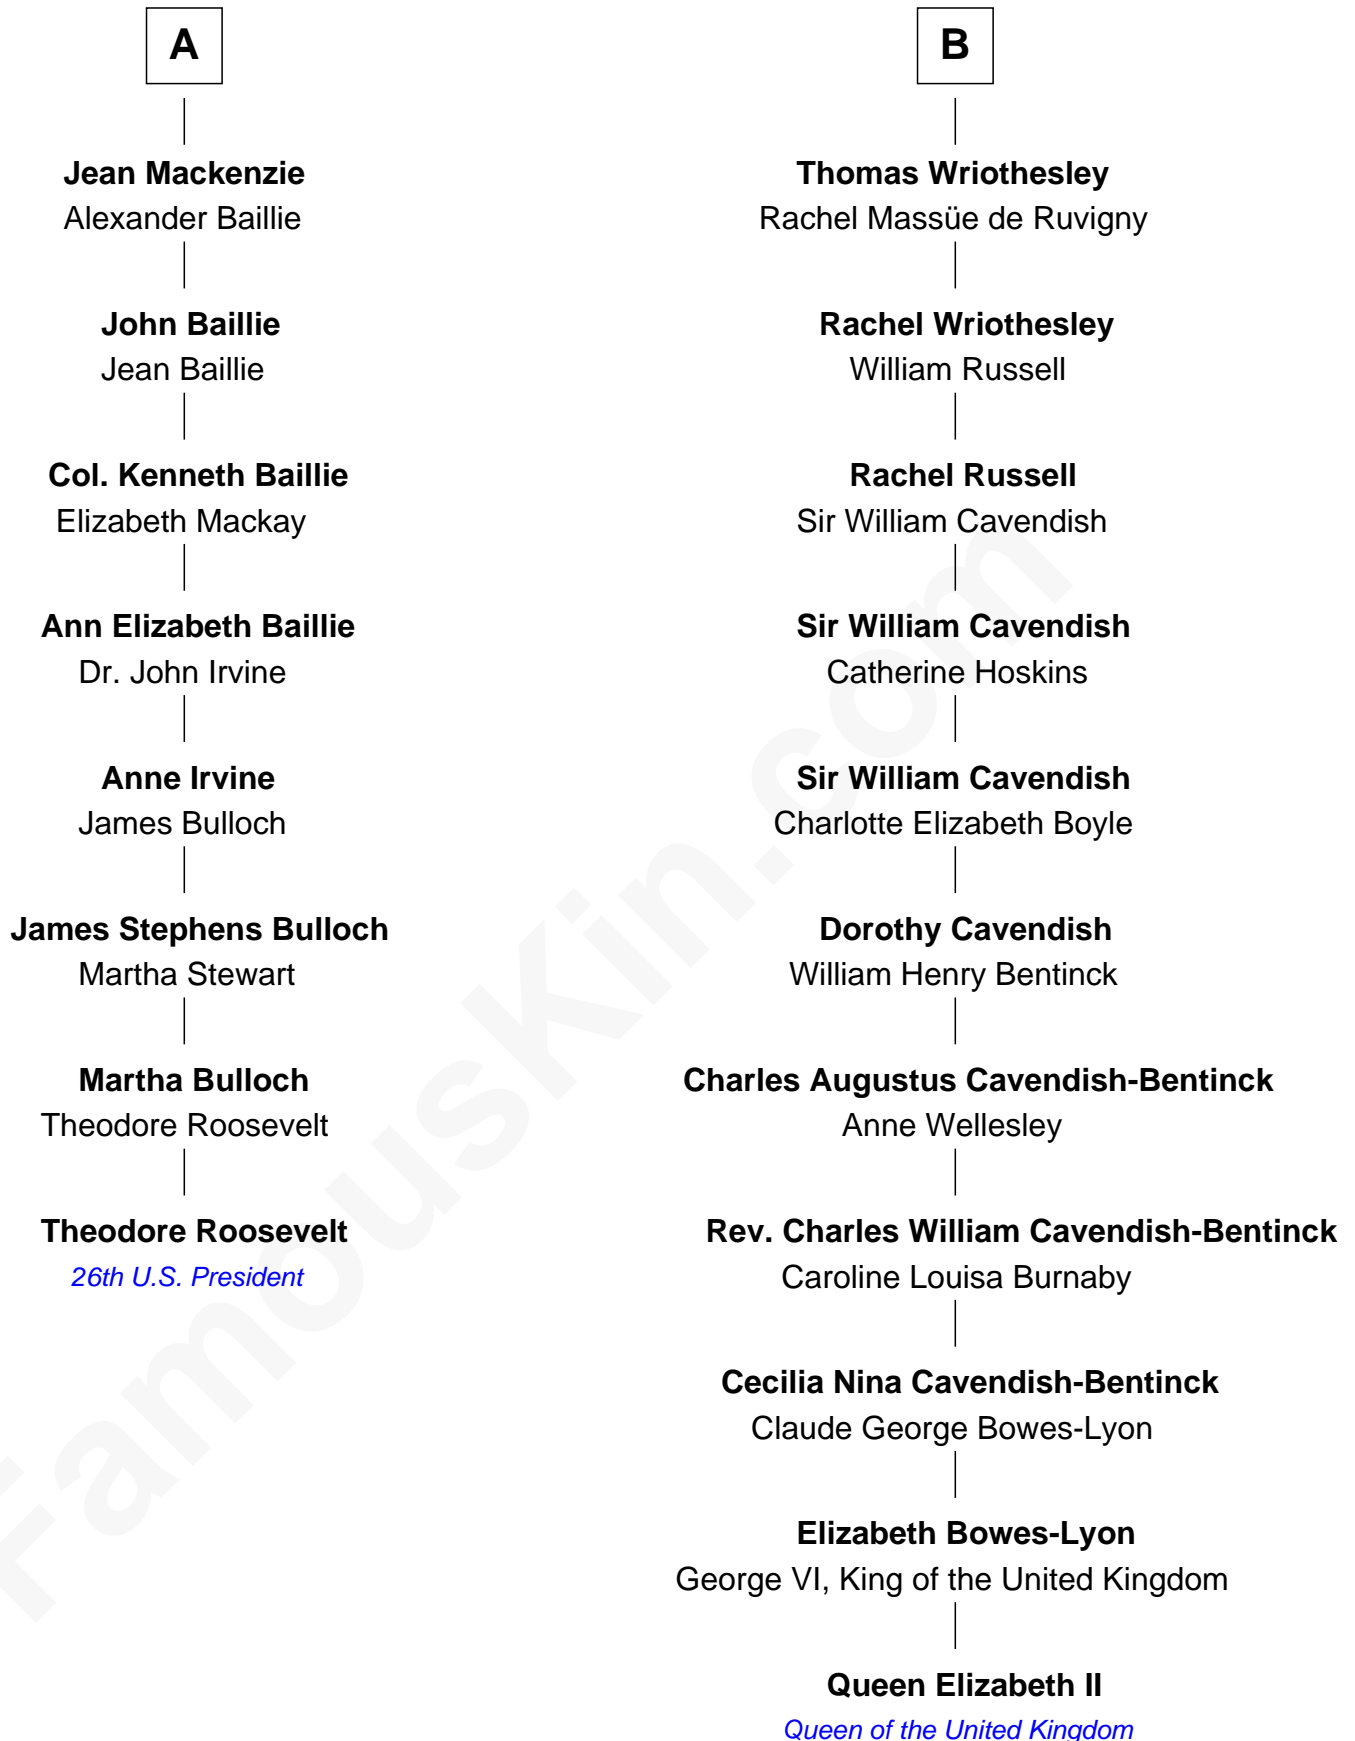

FamousKin.com
Relationship Chart of
Theodore Roosevelt
26th U.S. President

14th cousin 3 times removed of
Queen Elizabeth II
Queen of the United Kingdom

Elizabeth II photo by [Eric Draper](#)