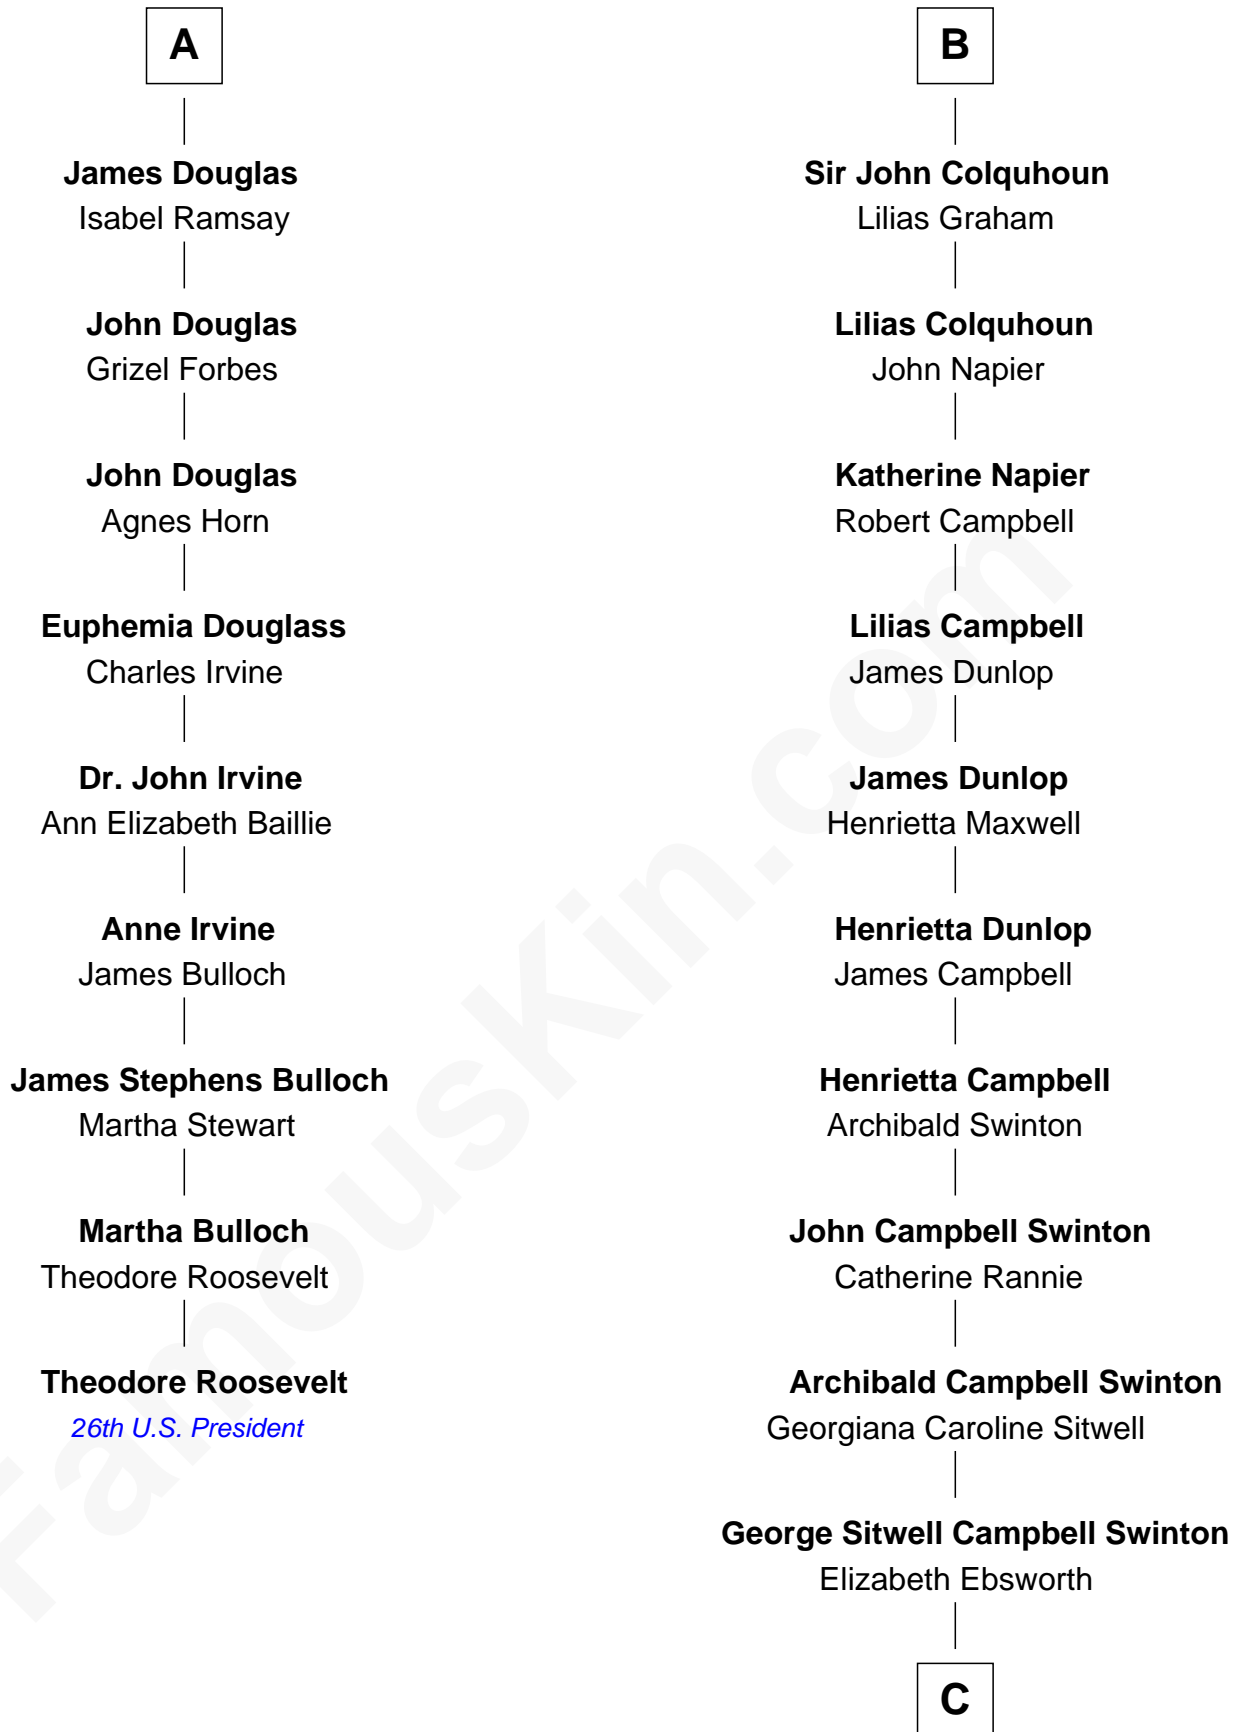

FamousKin.com
Relationship Chart of
Theodore Roosevelt
26th U.S. President

15th cousin 4 times removed of

Tilda Swinton
Movie Actress

Sir David Lindsay
 Elizabeth Stewart

Marjory Lindsay
 Sir William Douglas

Sir Henry Douglas
 Elizabeth Erskine

David Douglas
 Janet of Fettercairn

James Douglas

Arthur Douglas
 Janet Auchinleck

John Douglas
 Giles Erskine

John Douglas
 Mary Young

A

Elizabeth Lindsay
 Sir Robert Erskine

Christian Erskine
 Patrick Graham

William Graham
 Helen Douglas

William Graham
 Janet Edmonstone

Katherine Graham
 Humphry Colquhoun

Sir John Colquhoun
 Agnes Boyd

Alexander Colquhoun
 Helen Buchanan

B

C

Alan Henry Campbell Swinton
Matoria Beatrice Evelyn Rochfort Alers-Hankey

Sir John Swinton
Judith Balfour Killen

Tilda Swinton
Movie Actress